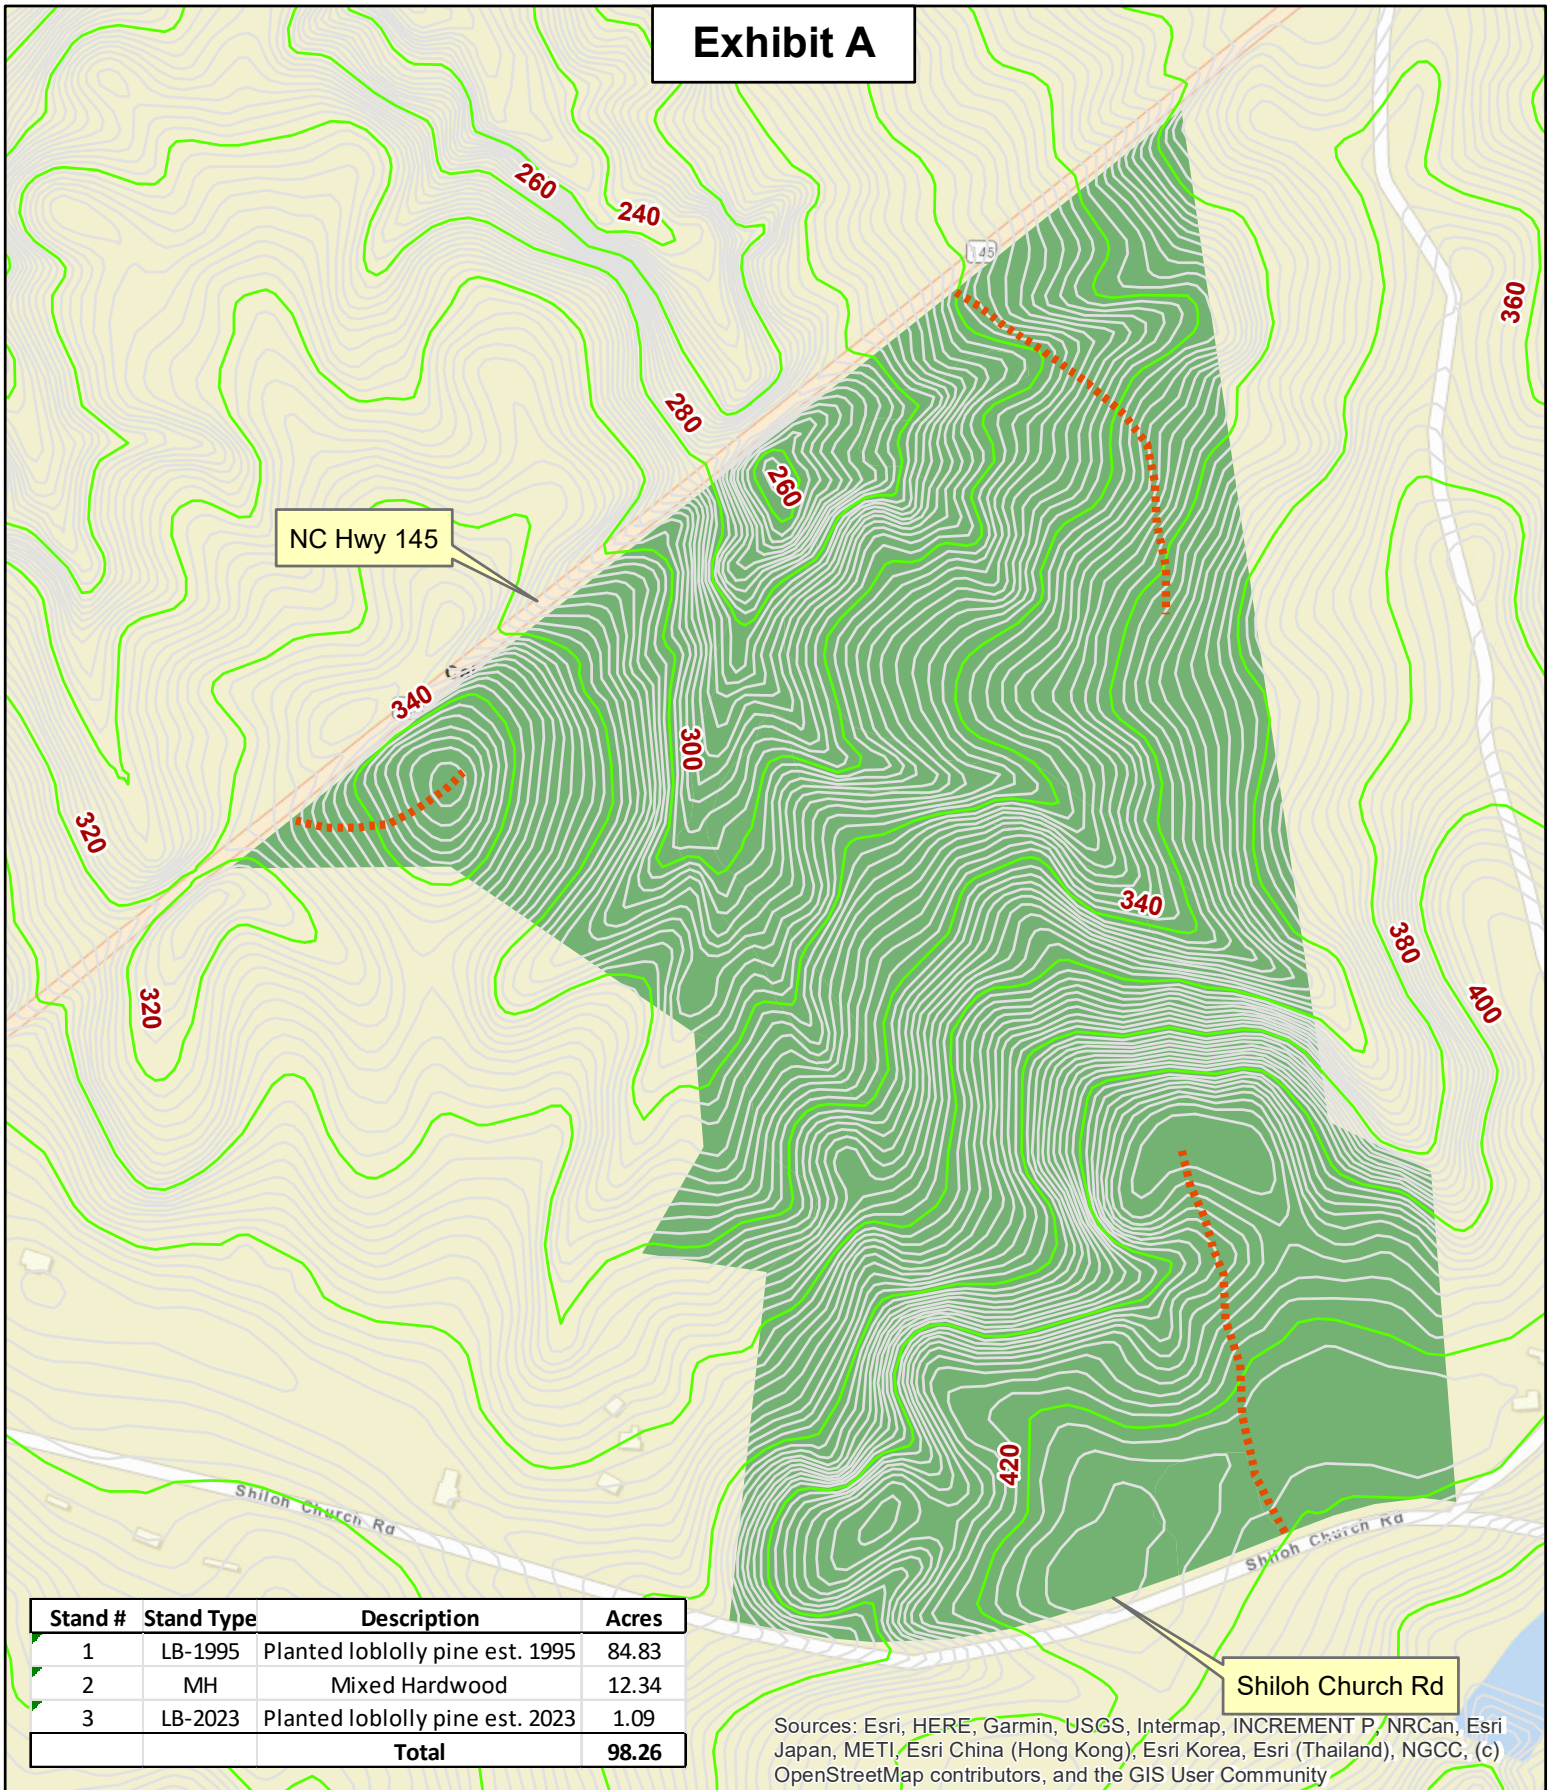

Exhibit A

Kiker Resource Management LLC does not guarantee map scale and accuracy, timber stand information, acreage estimates or any other information.

Topo Map

Pratt Tract
 +/-98 Acres
 Anson County, NC
 3-5-2026