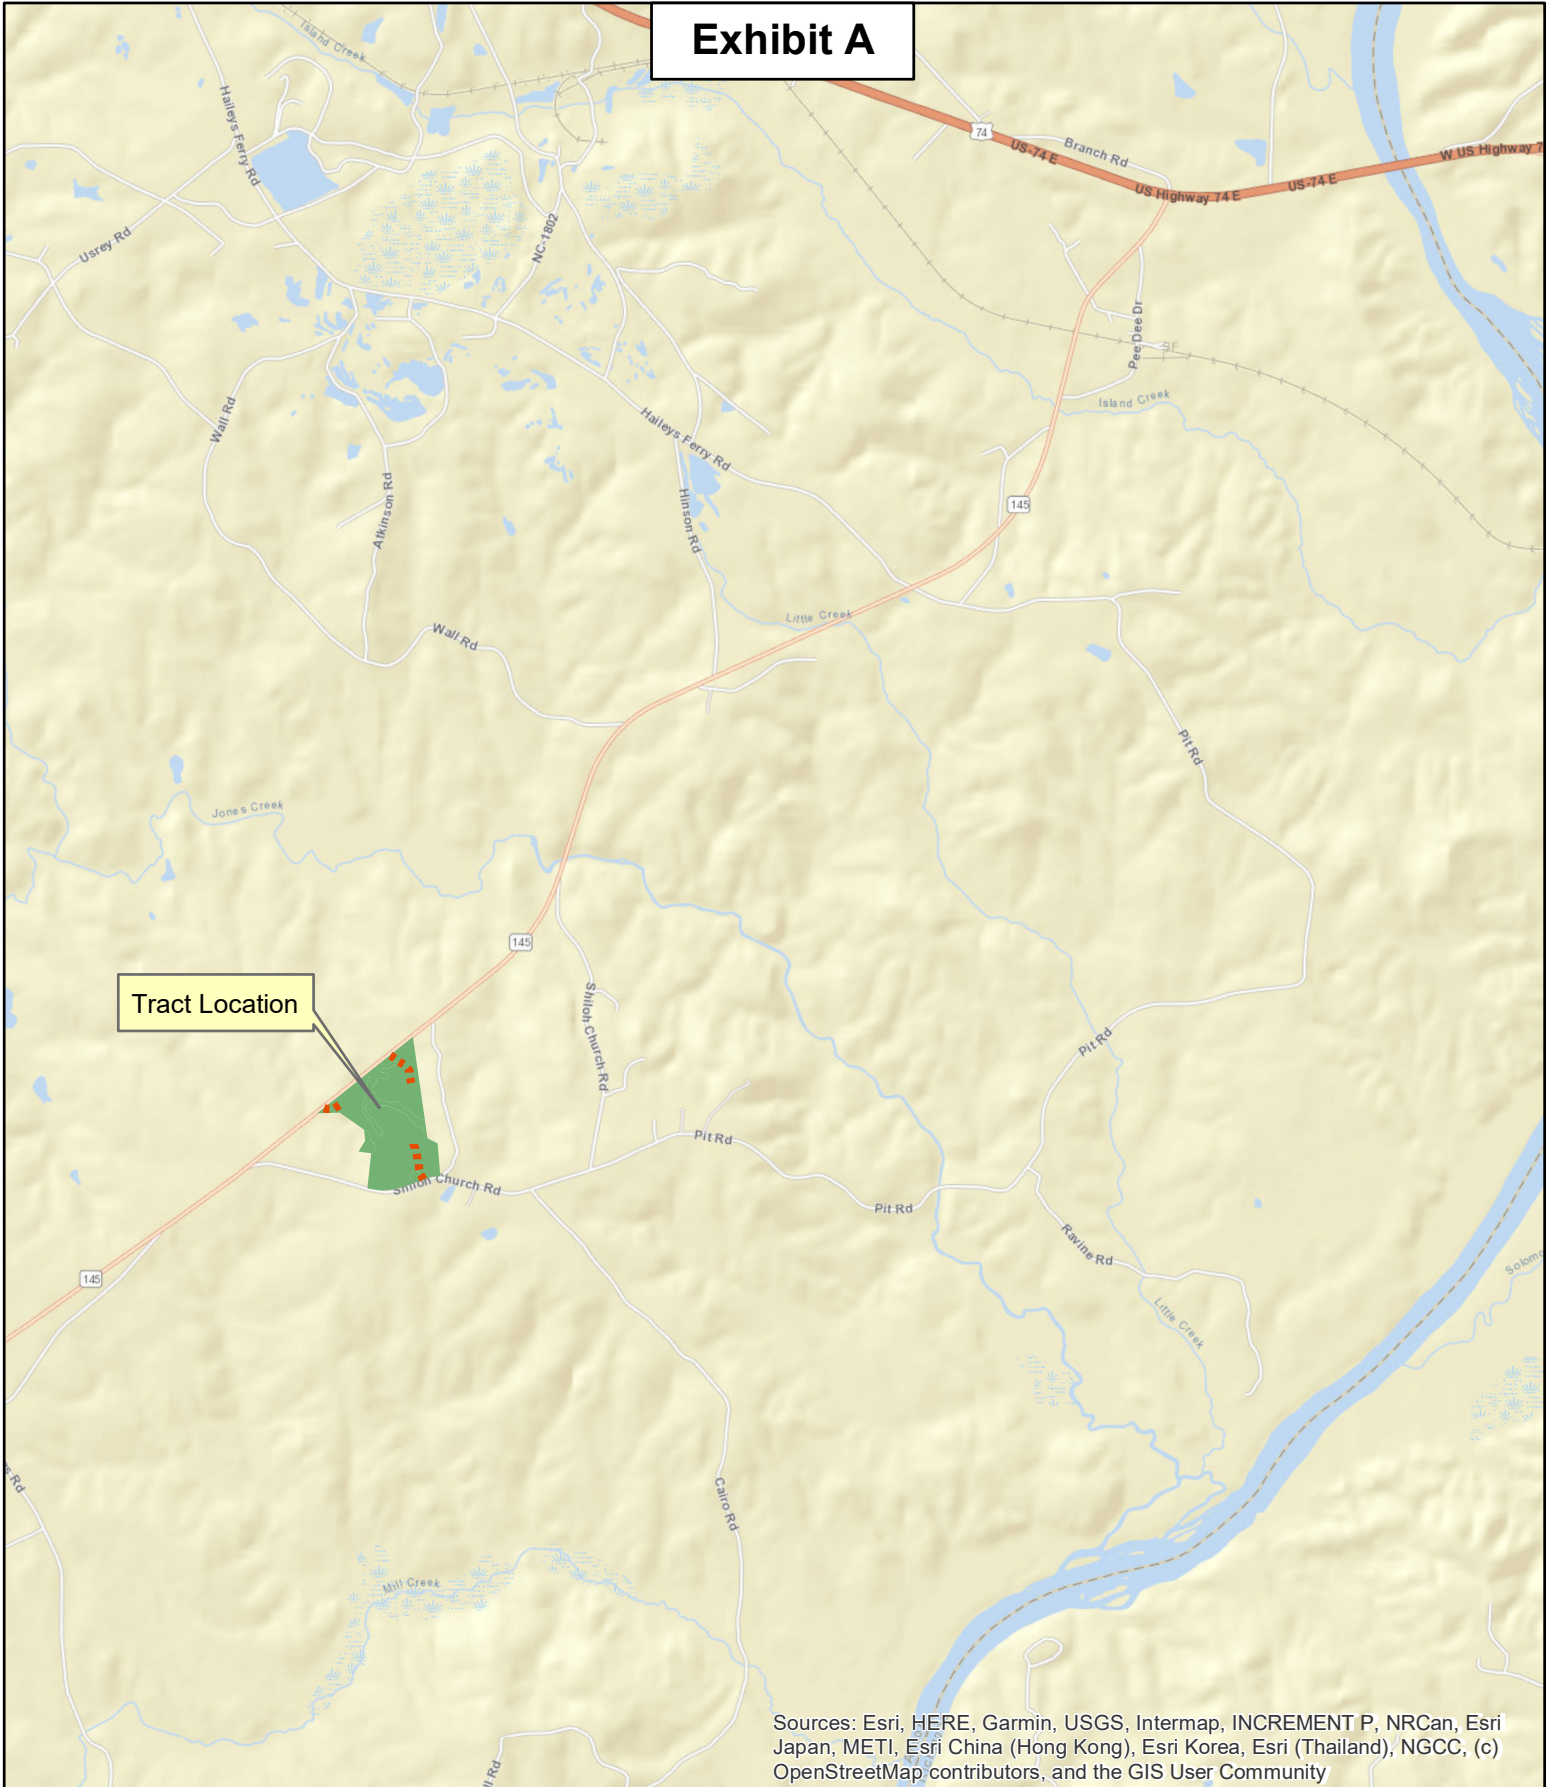

Exhibit A

Sources: Esri, HERE, Garmin, USGS, Intermap, INCREMENT P, NRCan, Esri Japan, METI, Esri China (Hong Kong), Esri Korea, Esri (Thailand), NGCC, (c) OpenStreetMap contributors, and the GIS User Community

Kiker Resource Management LLC does not guarantee map scale and accuracy, timber stand information, acreage estimates or any other information.

Location Map

Pratt Tract
+/-98 Acres
Anson County, NC
3-5-2026