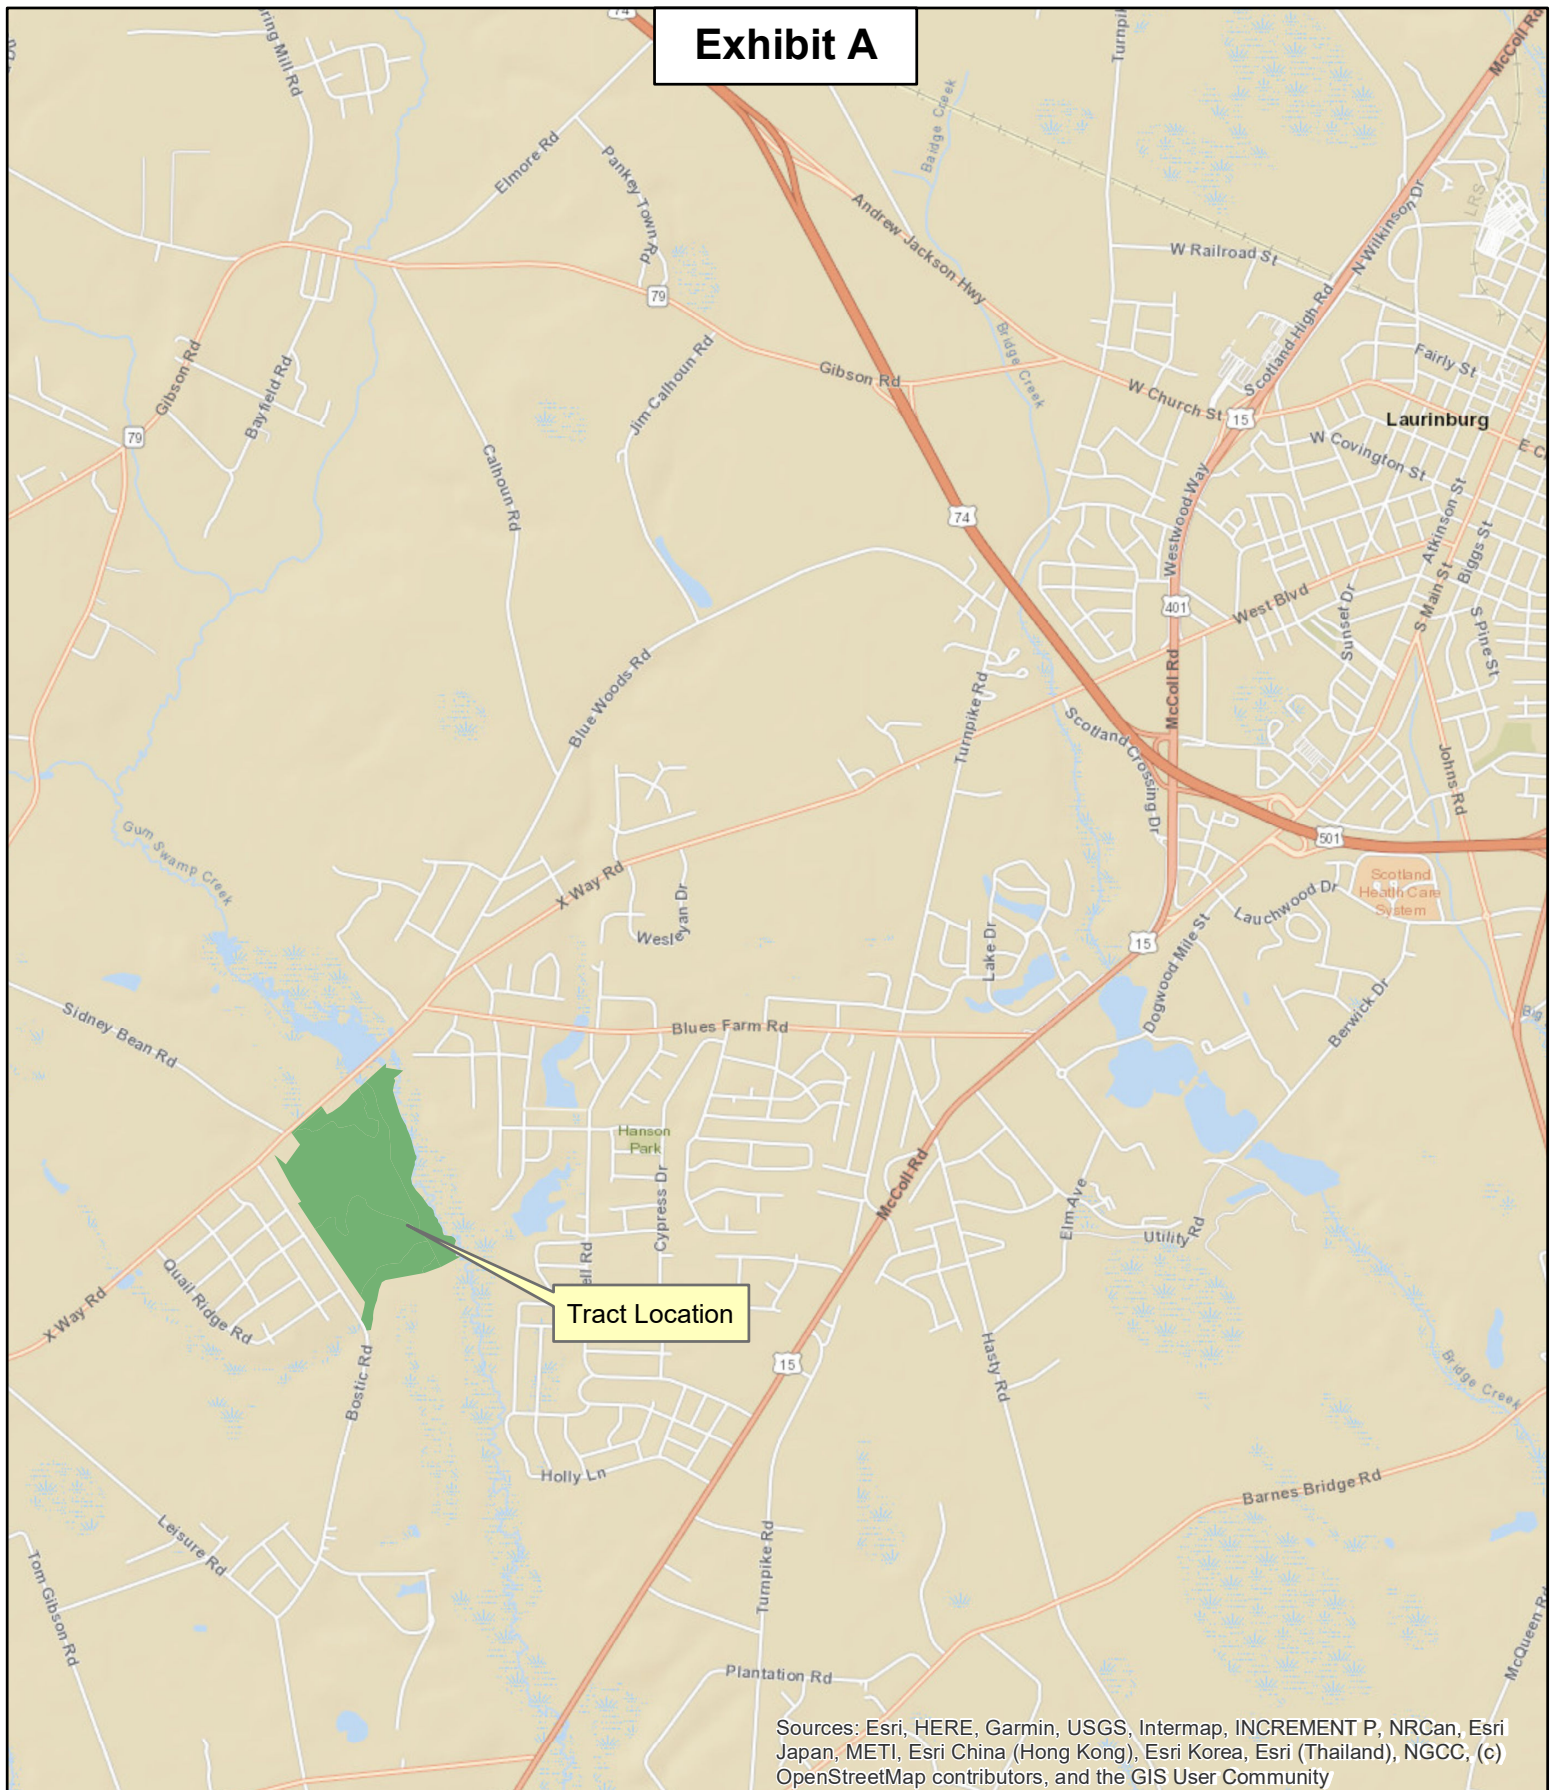

Exhibit A

Sources: Esri, HERE, Garmin, USGS, Intermap, INCREMENT P, NRCan, Esri Japan, METI, Esri China (Hong Kong), Esri Korea, Esri (Thailand), NGCC, (c) OpenStreetMap contributors, and the GIS User Community

Location Map

Reedy Creek Tract
Scotland County, NC
1-1-2026