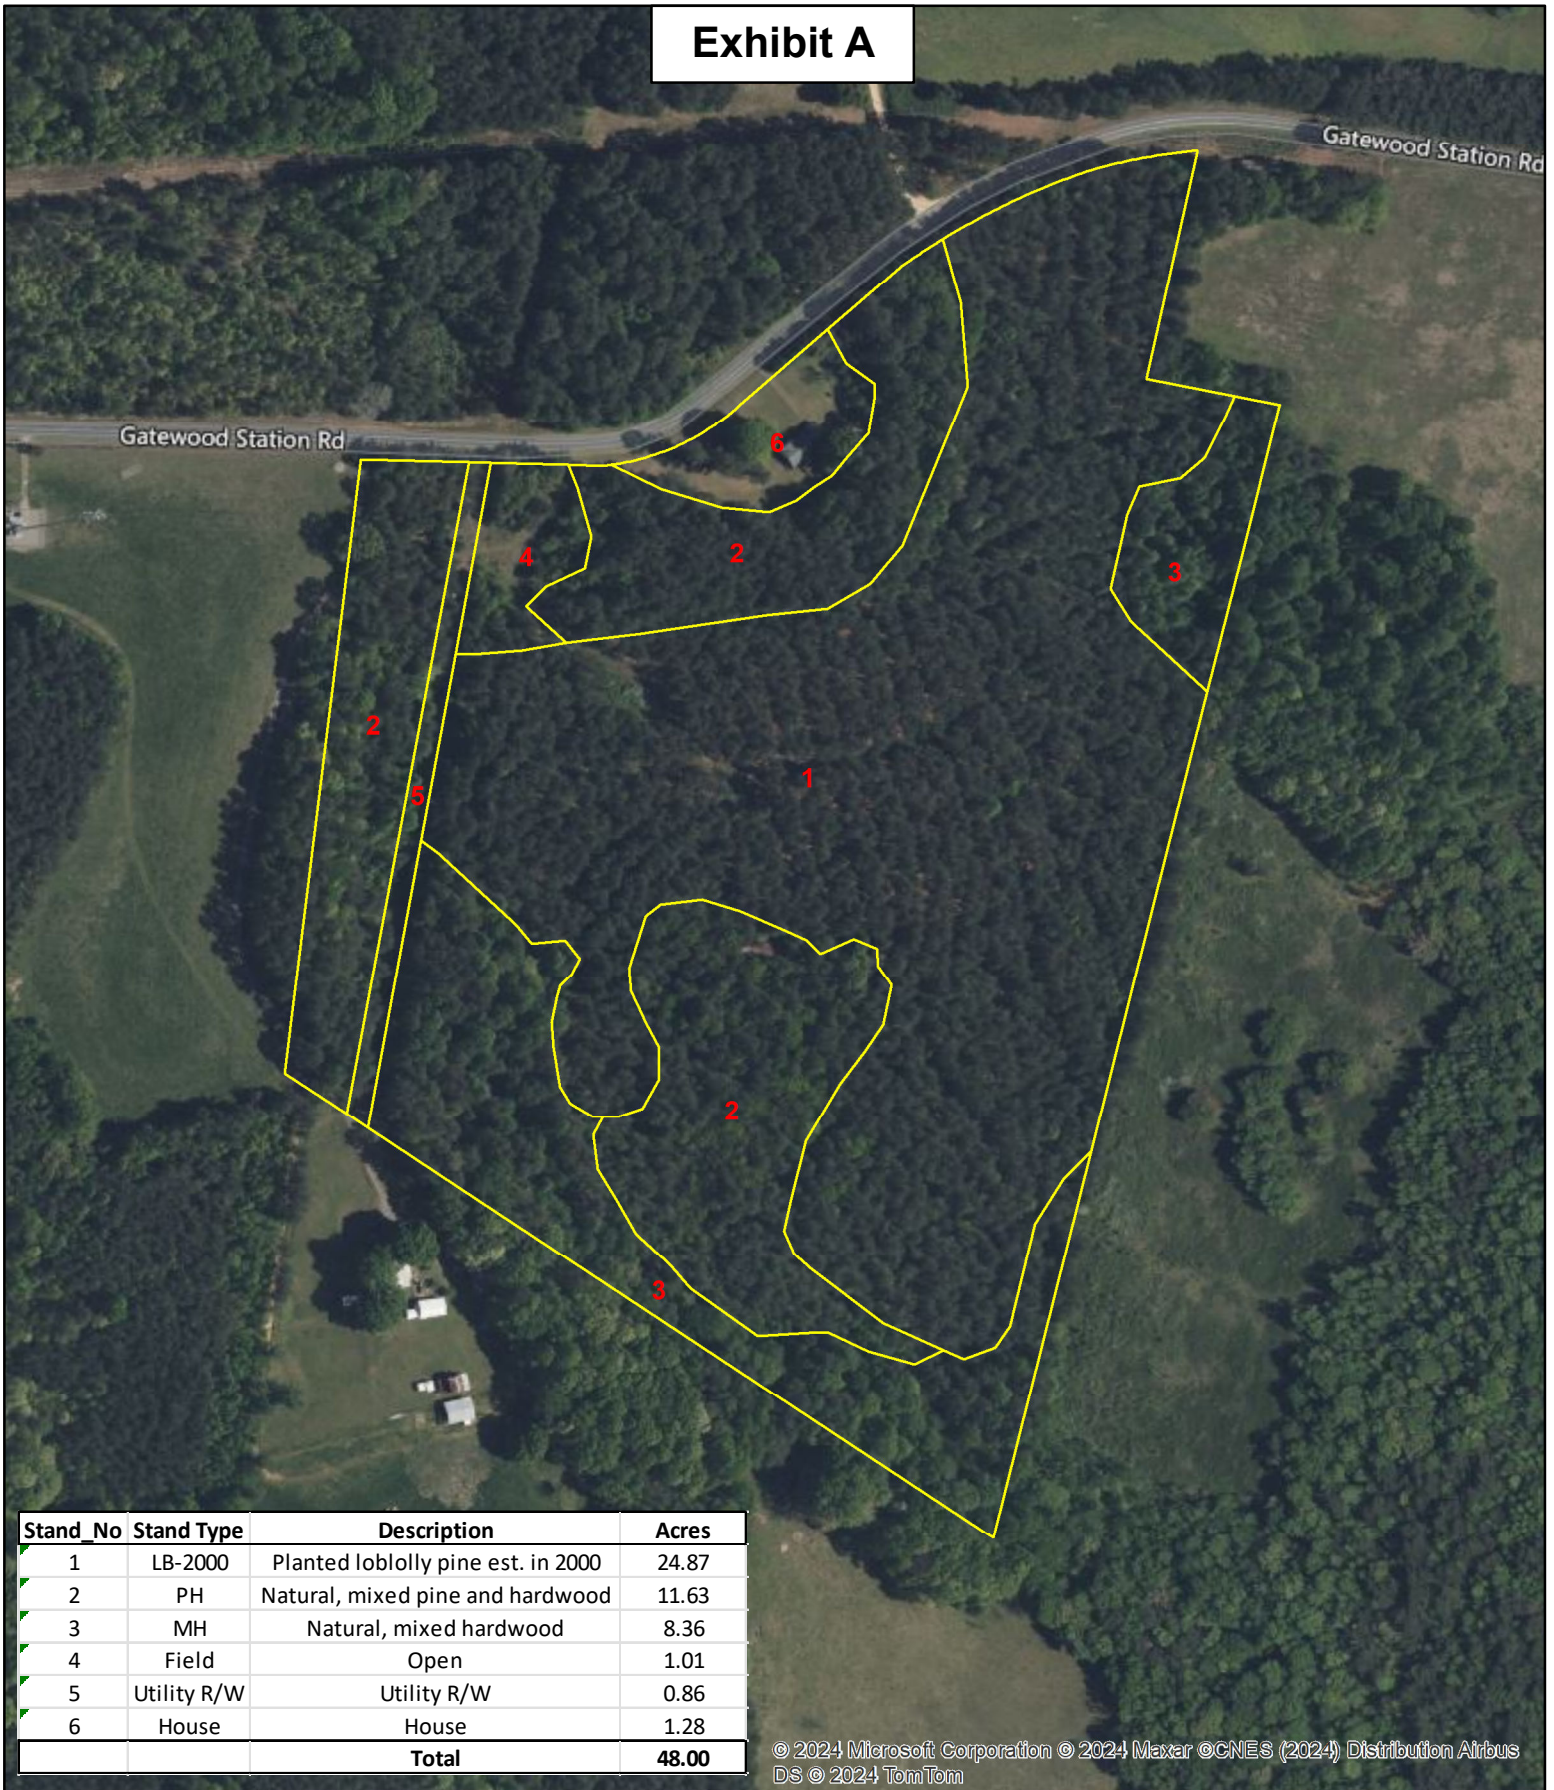

Exhibit A

© 2024 Microsoft Corporation © 2024 Maxar ©CNES (2024) Distribution Airbus DS © 2024 TomTom

Kiker Resource Management LLC does not guarantee map scale and accuracy, timber stand information, acreage estimates or any other information.

Real Estate Map

Gatewood Station Rd
Anson County, NC
3-26-2024