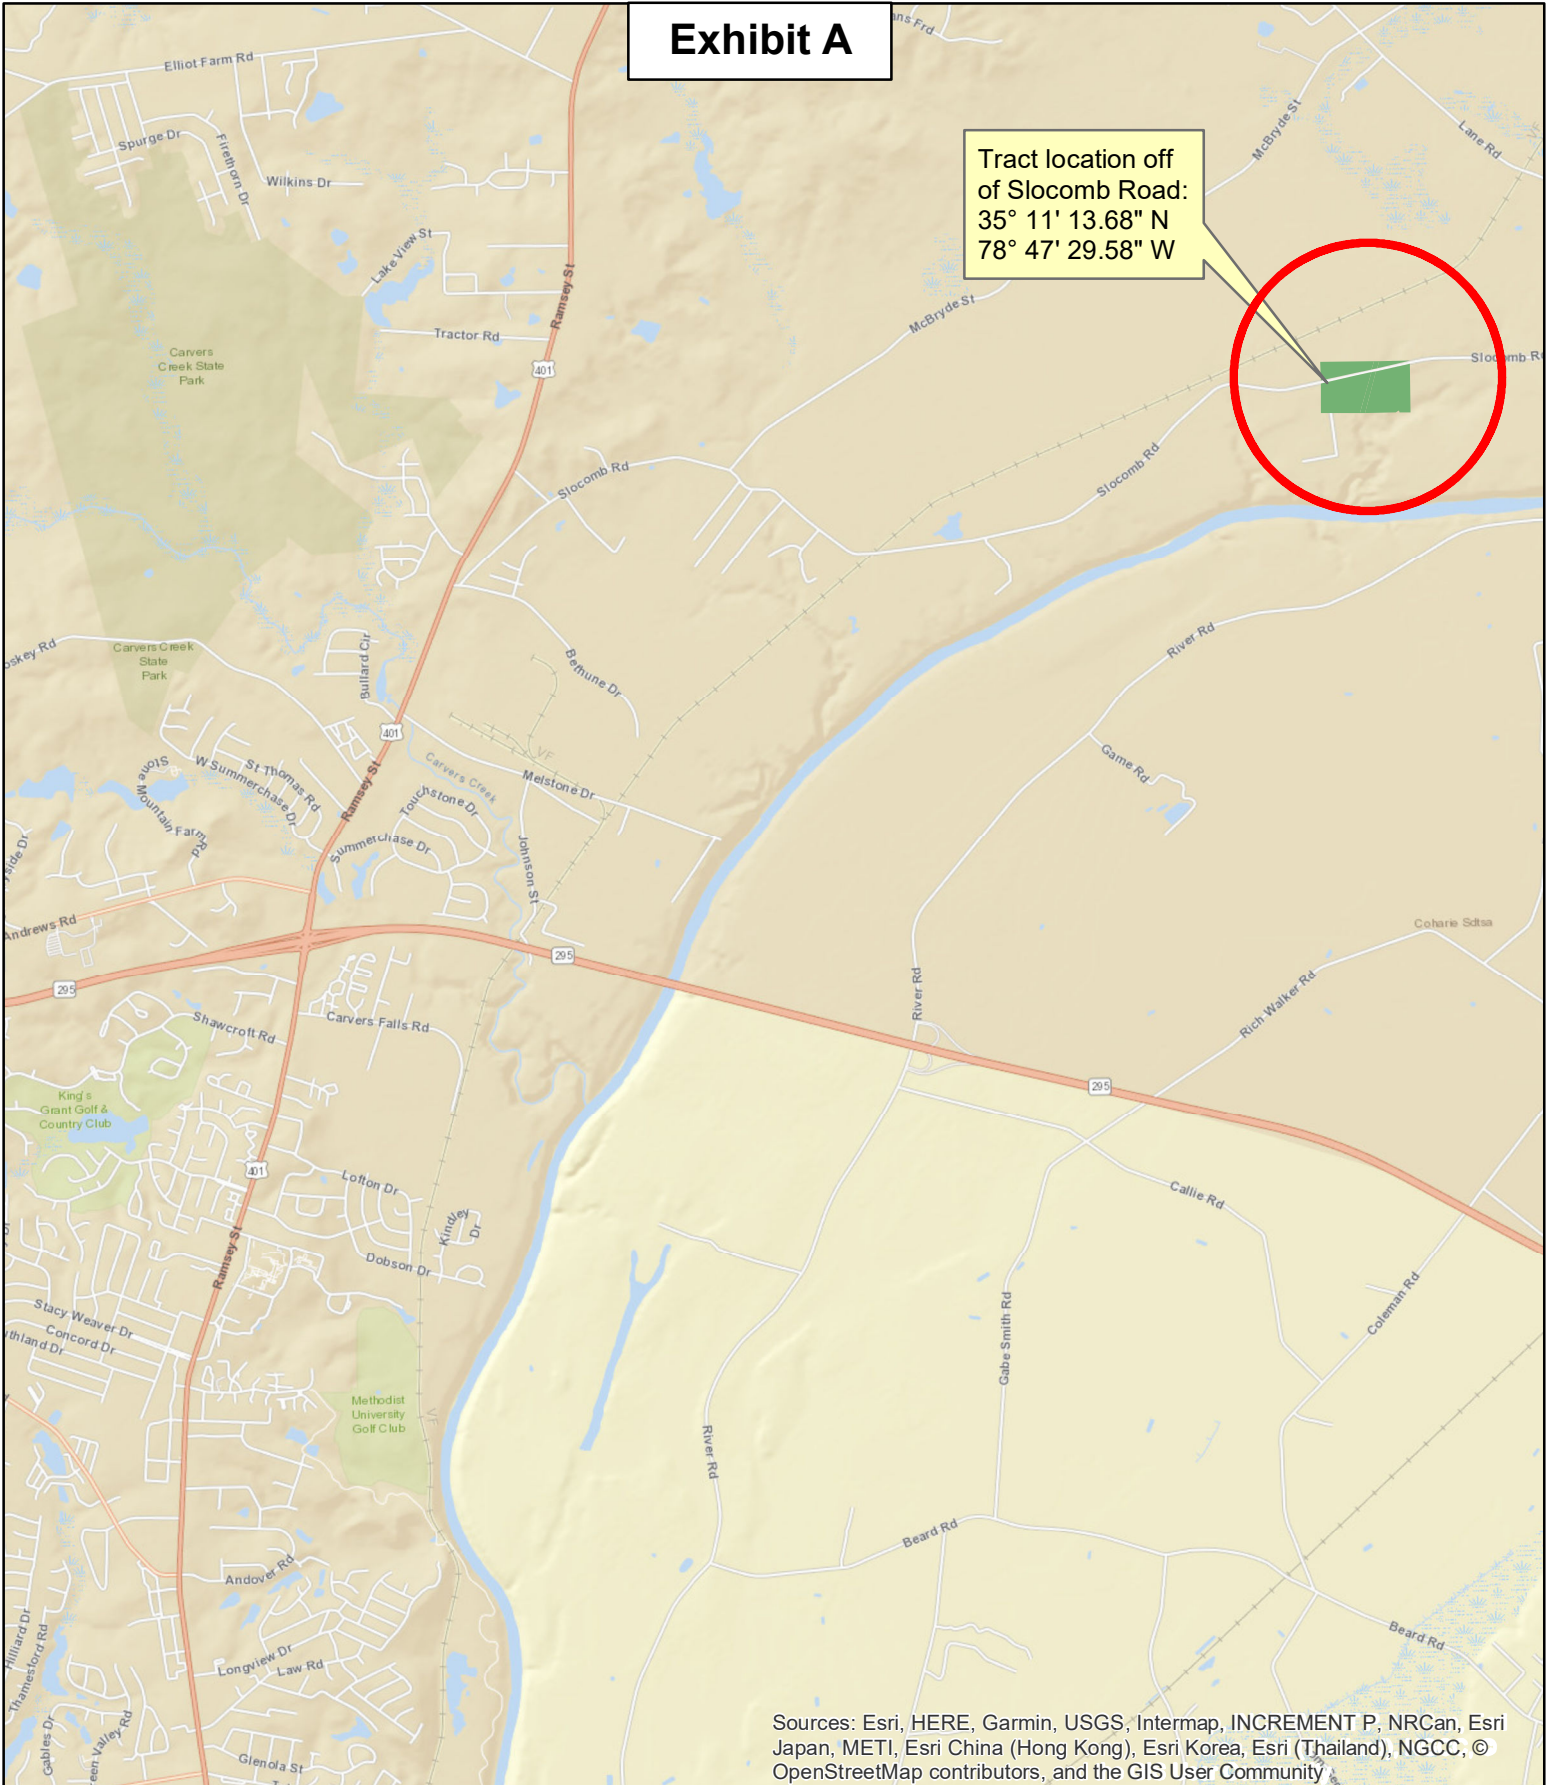

# Exhibit A

Tract location off  
of Slocomb Road:  
35° 11' 13.68" N  
78° 47' 29.58" W

Sources: Esri, HERE, Garmin, USGS, Intermap, INCREMENT P, NRCan, Esri Japan, METI, Esri China (Hong Kong), Esri Korea, Esri (Thailand), NGCC, © OpenStreetMap contributors, and the GIS User Community

**Kiker Resource Management LLC does not guarantee map scale and accuracy, timber stand information, acreage estimates or any other information.**

## Location Map

Sarah Fender et al  
Slocomb Road Tract  
Cumberland County, NC  
9-25-2023