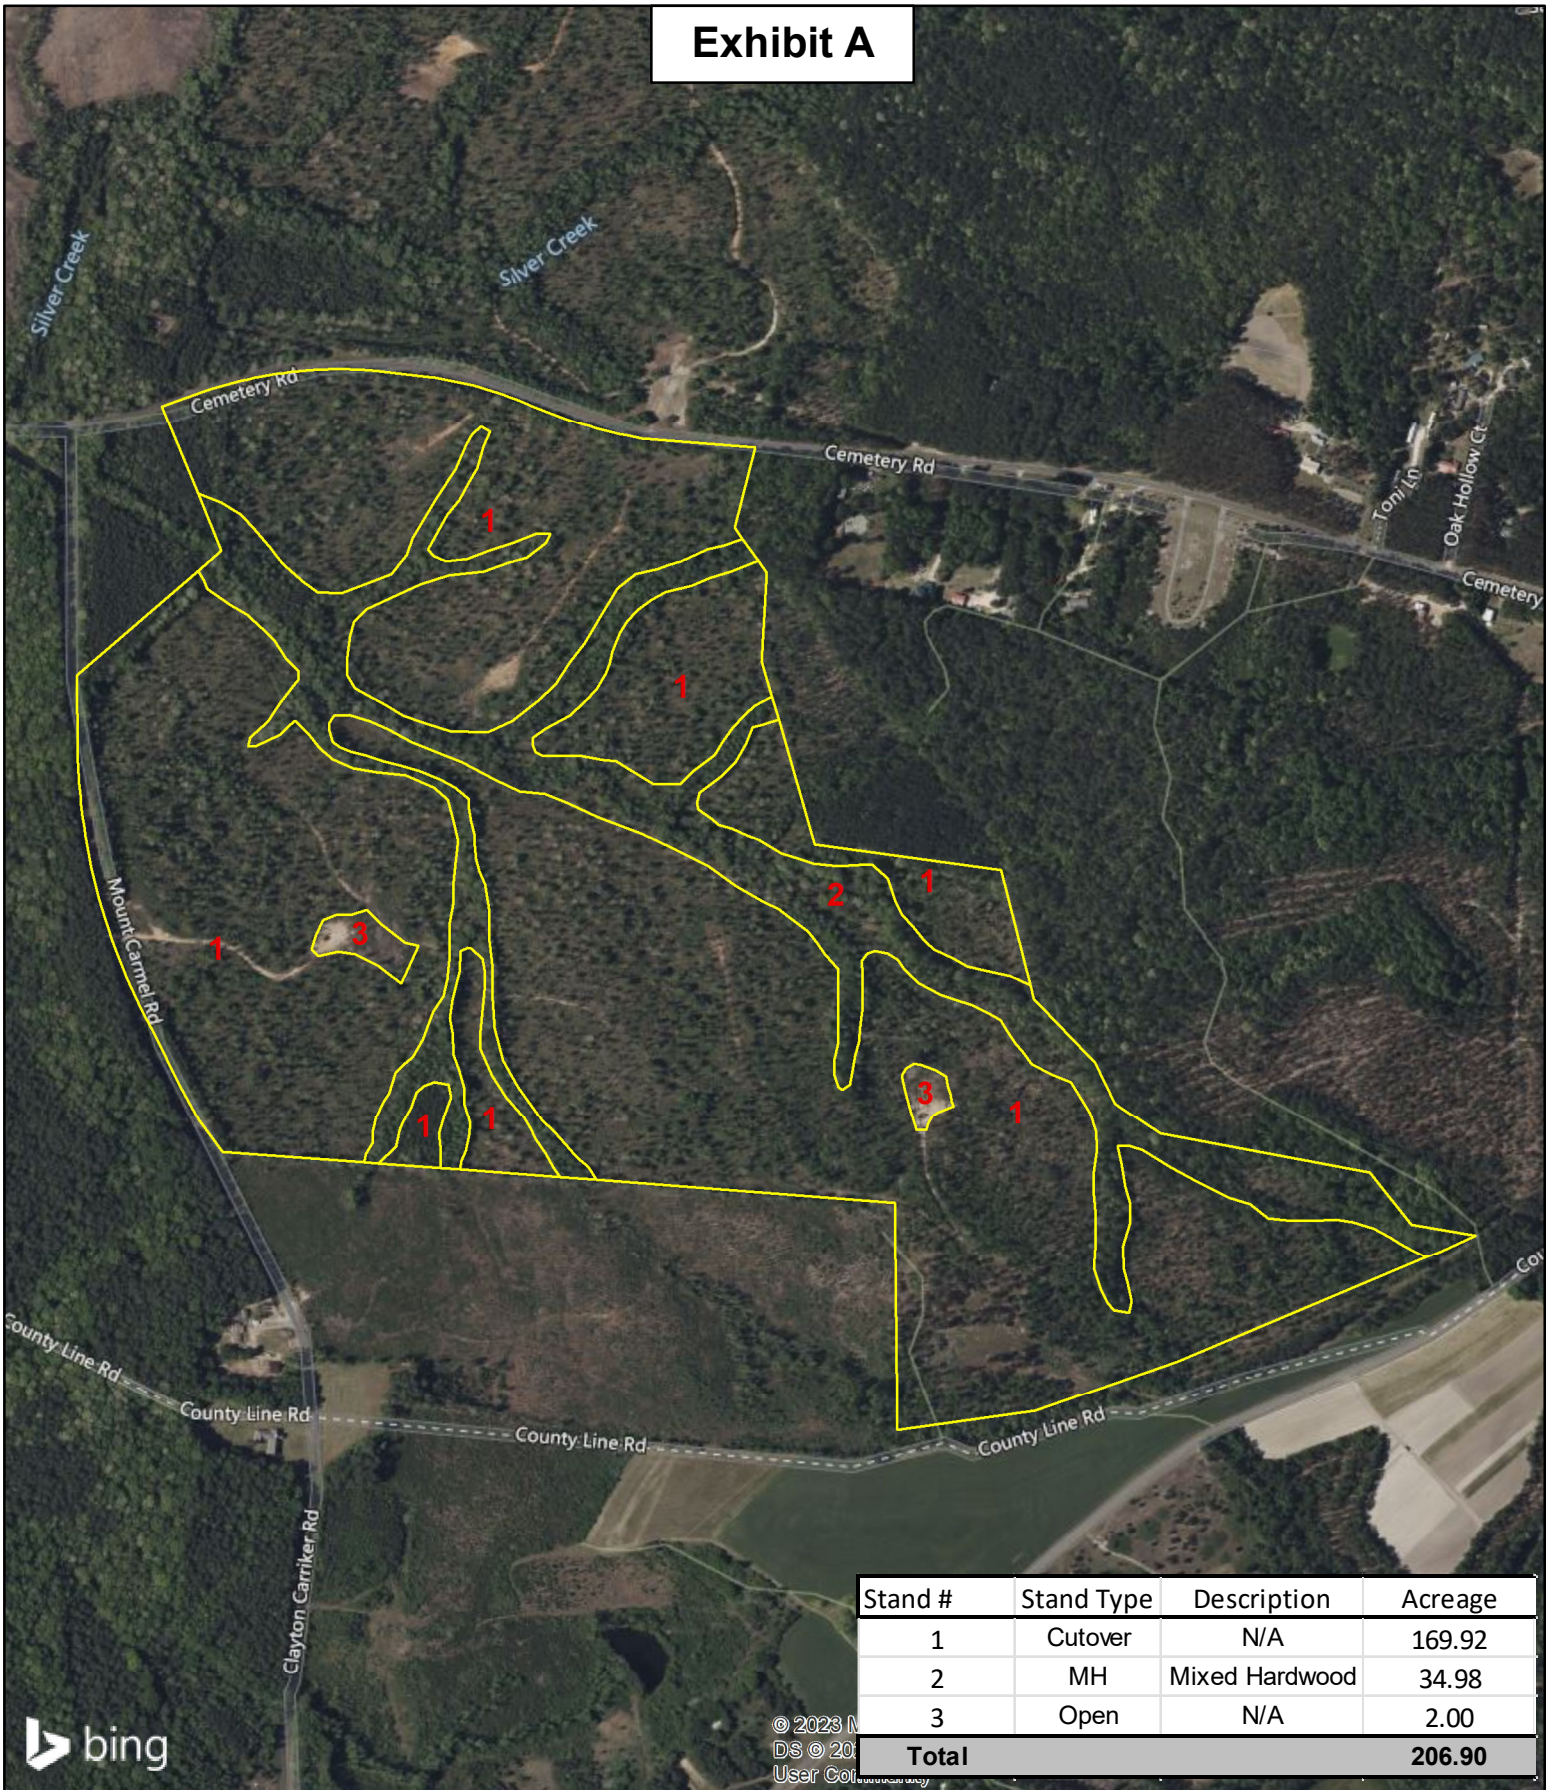

Exhibit A

© 2023 N
DS © 20
User Col

Kiker Resource Management LLC does not guarantee map scale and accuracy, timber stand information, acreage estimates or any other information.

Real Estate Map

Cemetery Rd Tract
Montgomery County, NC
6-27-2023