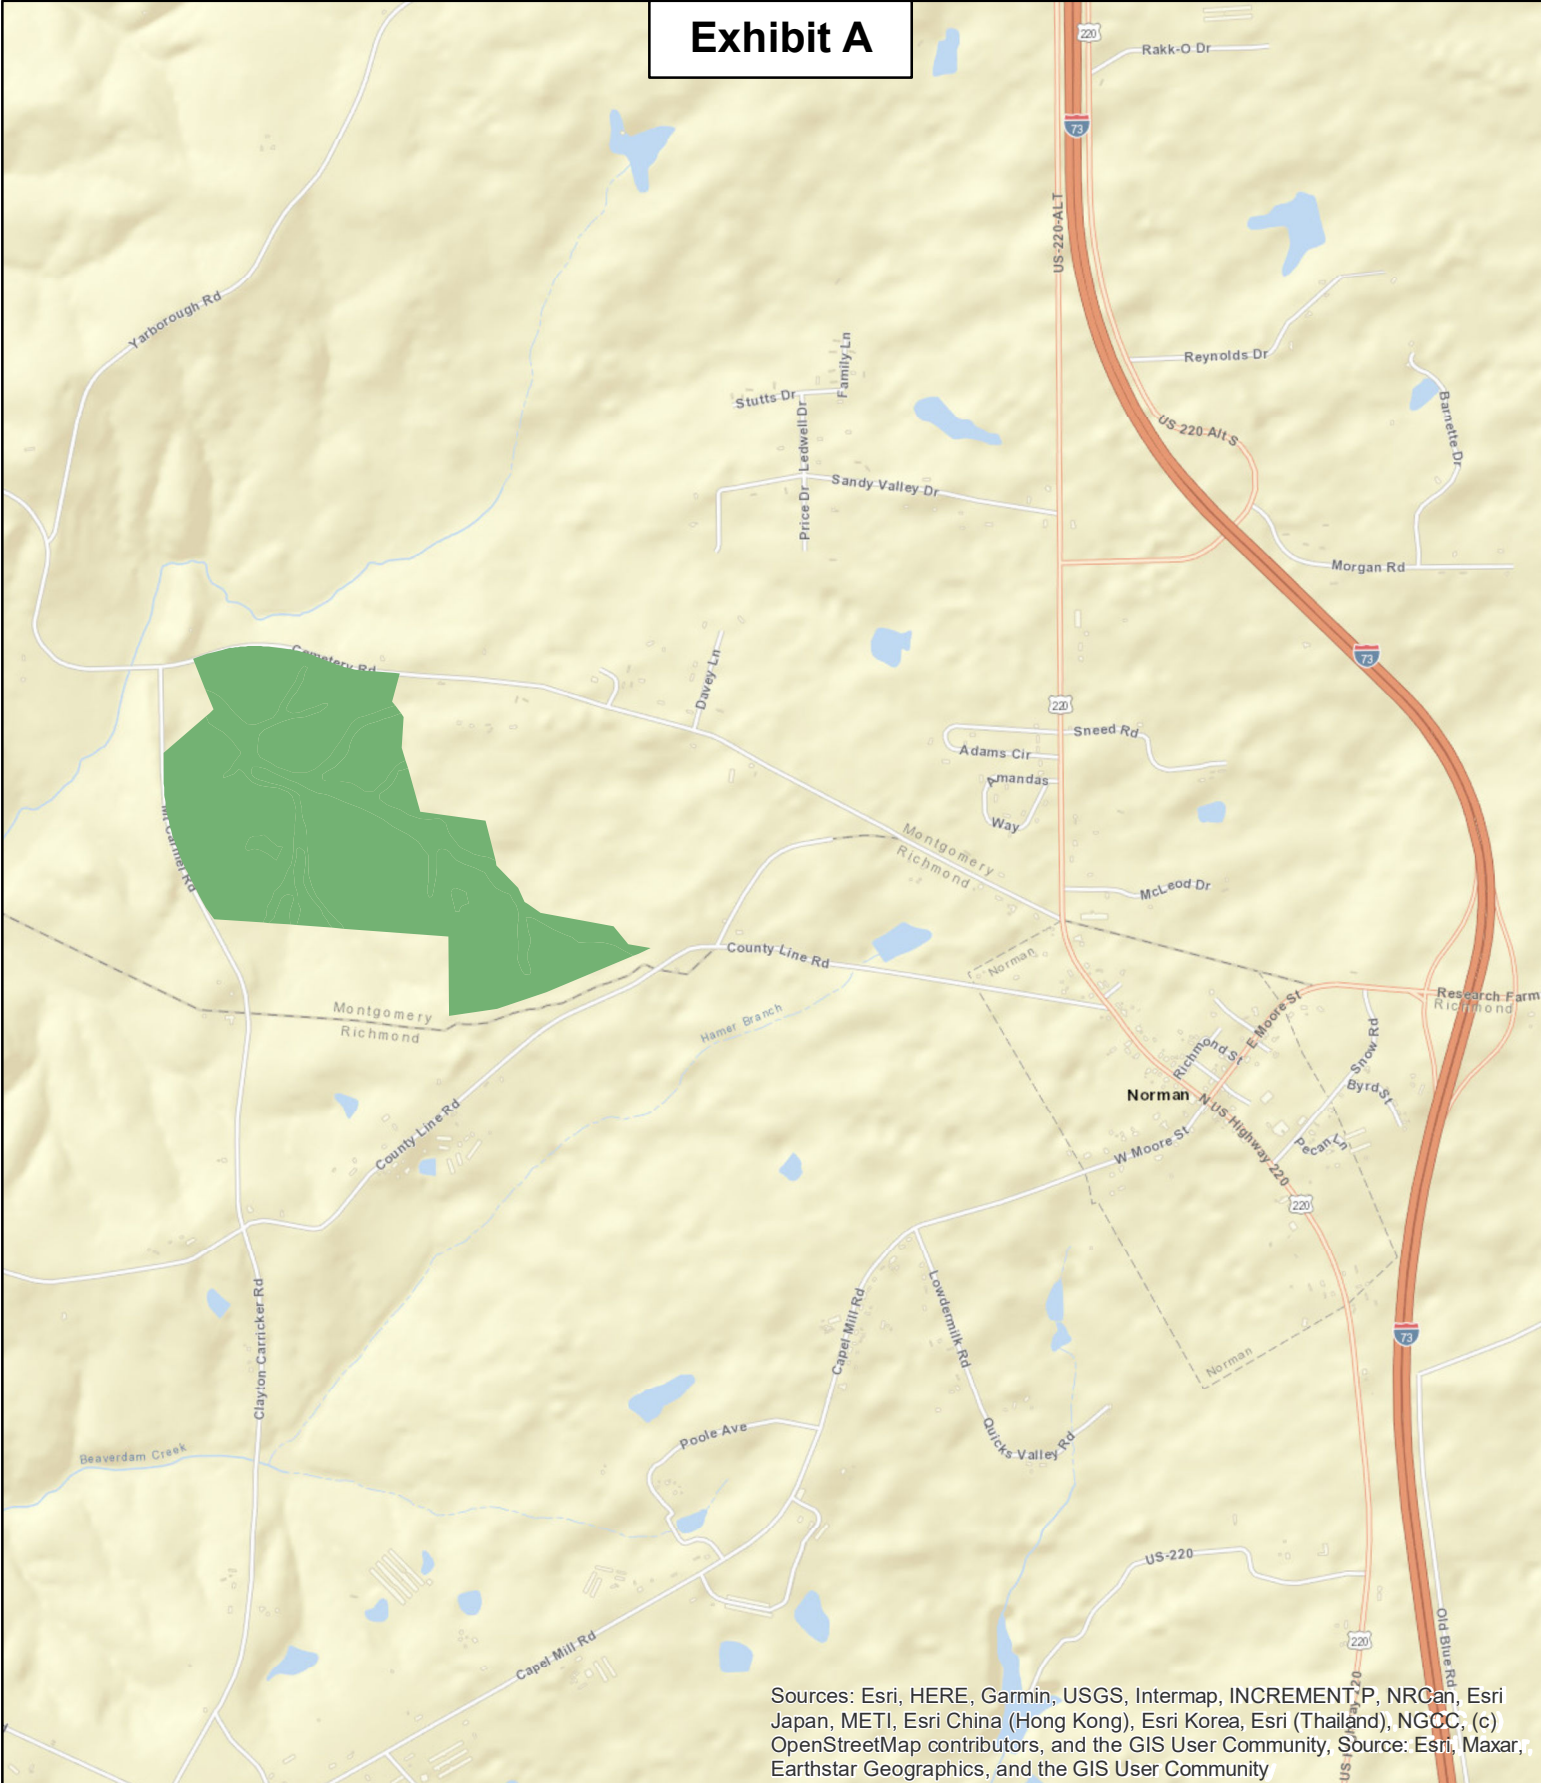

Exhibit A

Sources: Esri, HERE, Garmin, USGS, Intermap, INCREMENT P, NRCan, Esri Japan, METI, Esri China (Hong Kong), Esri Korea, Esri (Thailand), NGCC, (c) OpenStreetMap contributors, and the GIS User Community, Source: Esri, Maxar, Earthstar Geographics, and the GIS User Community

Location Map

Cemetery Rd Tract
Montgomery County, NC
6-27-2023

Kiker Resource Management LLC does not guarantee map scale and accuracy, timber stand information, acreage estimates or any other information.