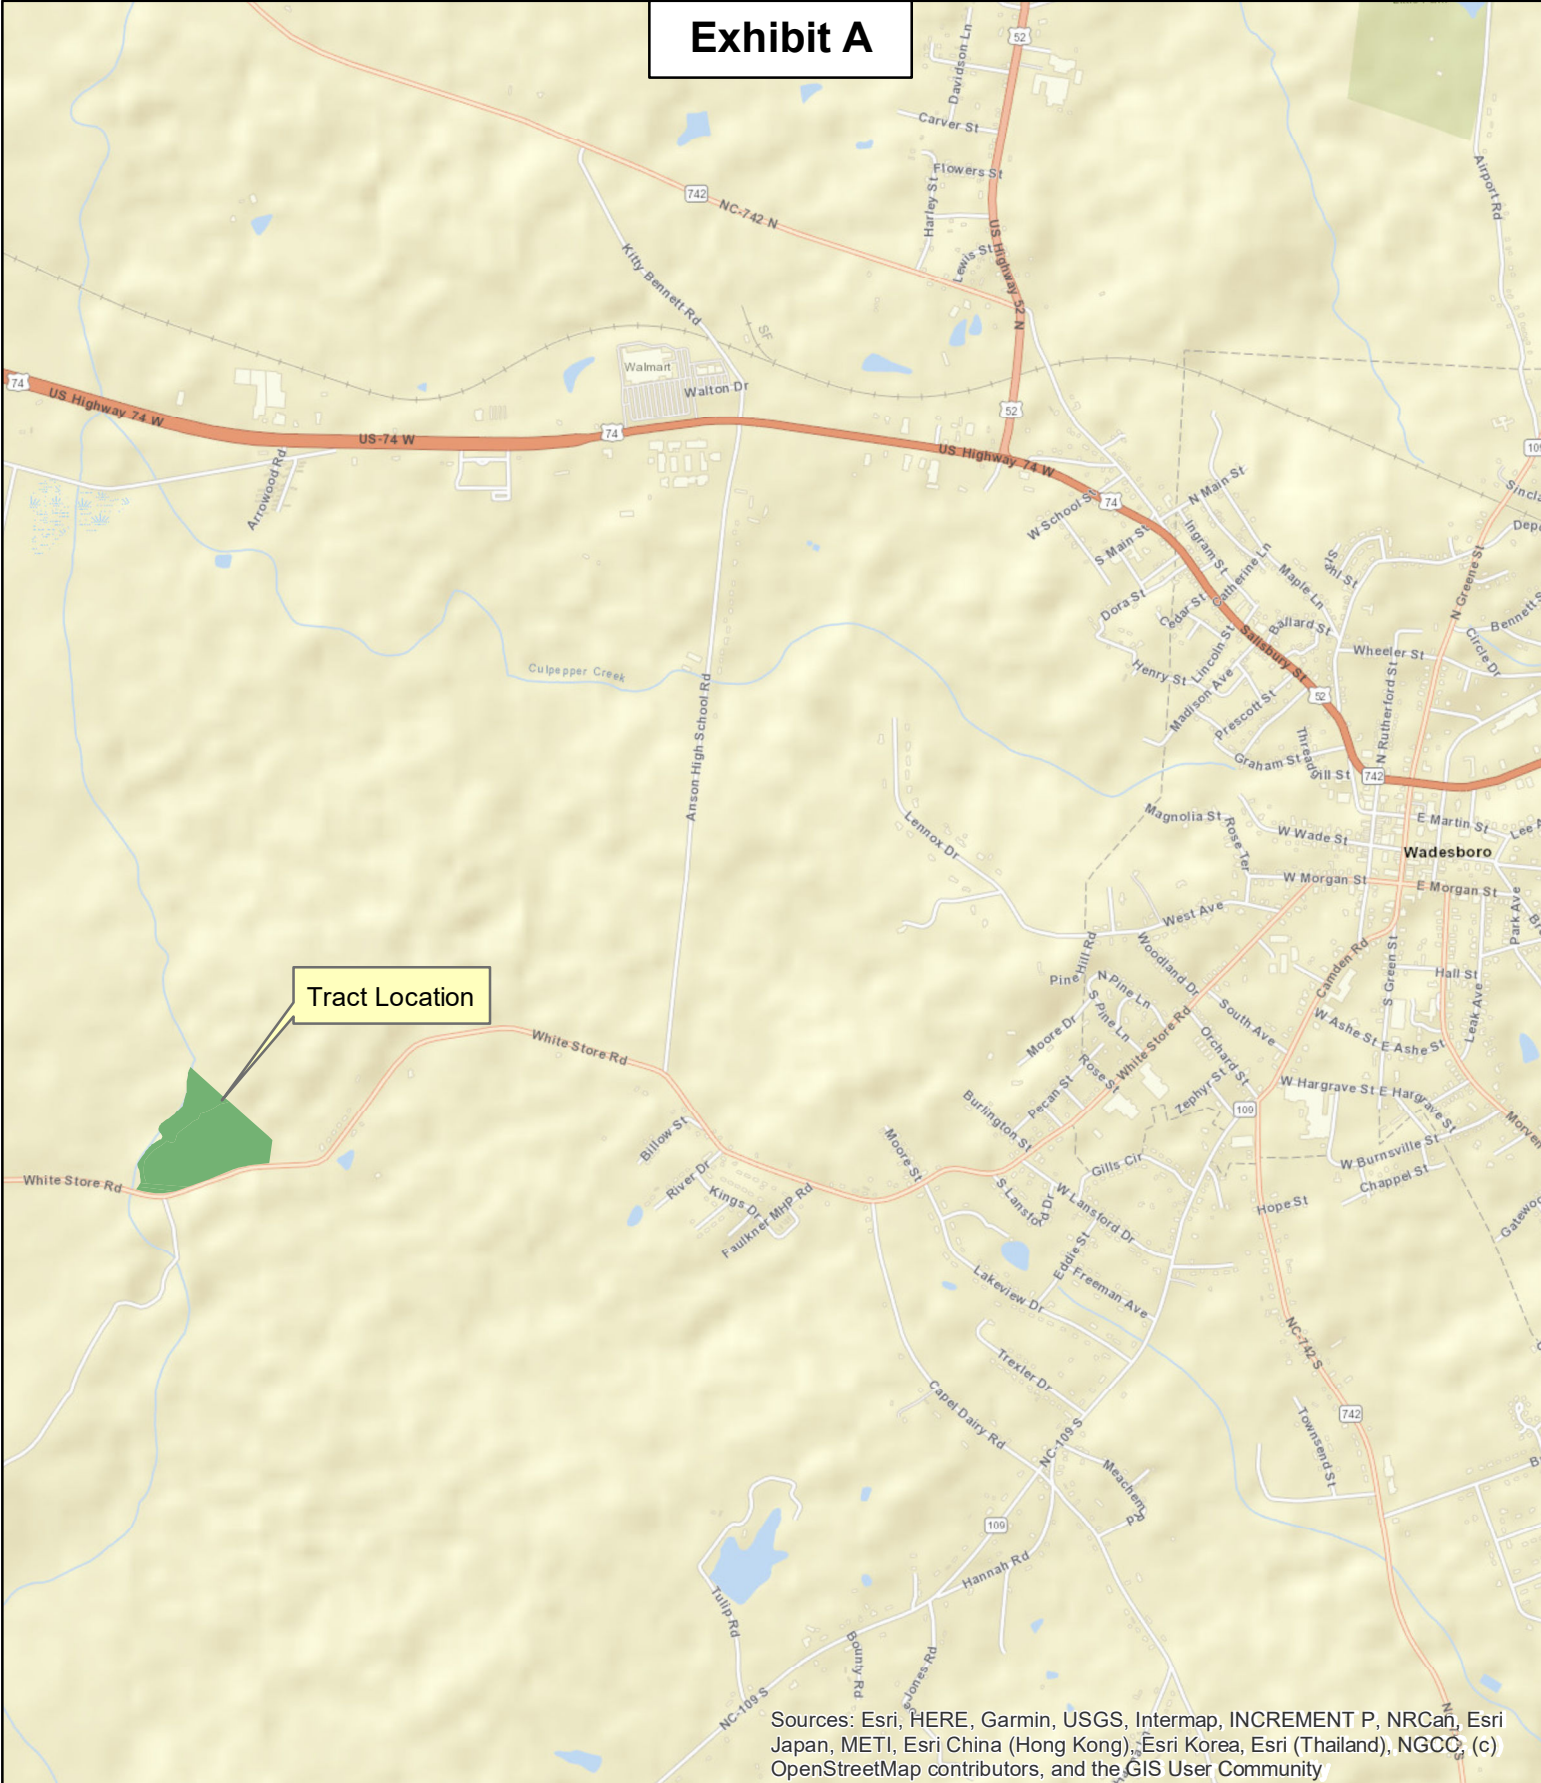

Exhibit A

Sources: Esri, HERE, Garmin, USGS, Intermap, INCREMENT P, NRCan, Esri Japan, METI, Esri China (Hong Kong), Esri Korea, Esri (Thailand), NGCC, (c) OpenStreetMap contributors, and the GIS User Community

Location Map

White Store Rd 24 Acre
Anson County, NC
8-25-2023

Kiker Resource Management LLC does not guarantee map scale and accuracy, timber stand information, acreage estimates or any other information.