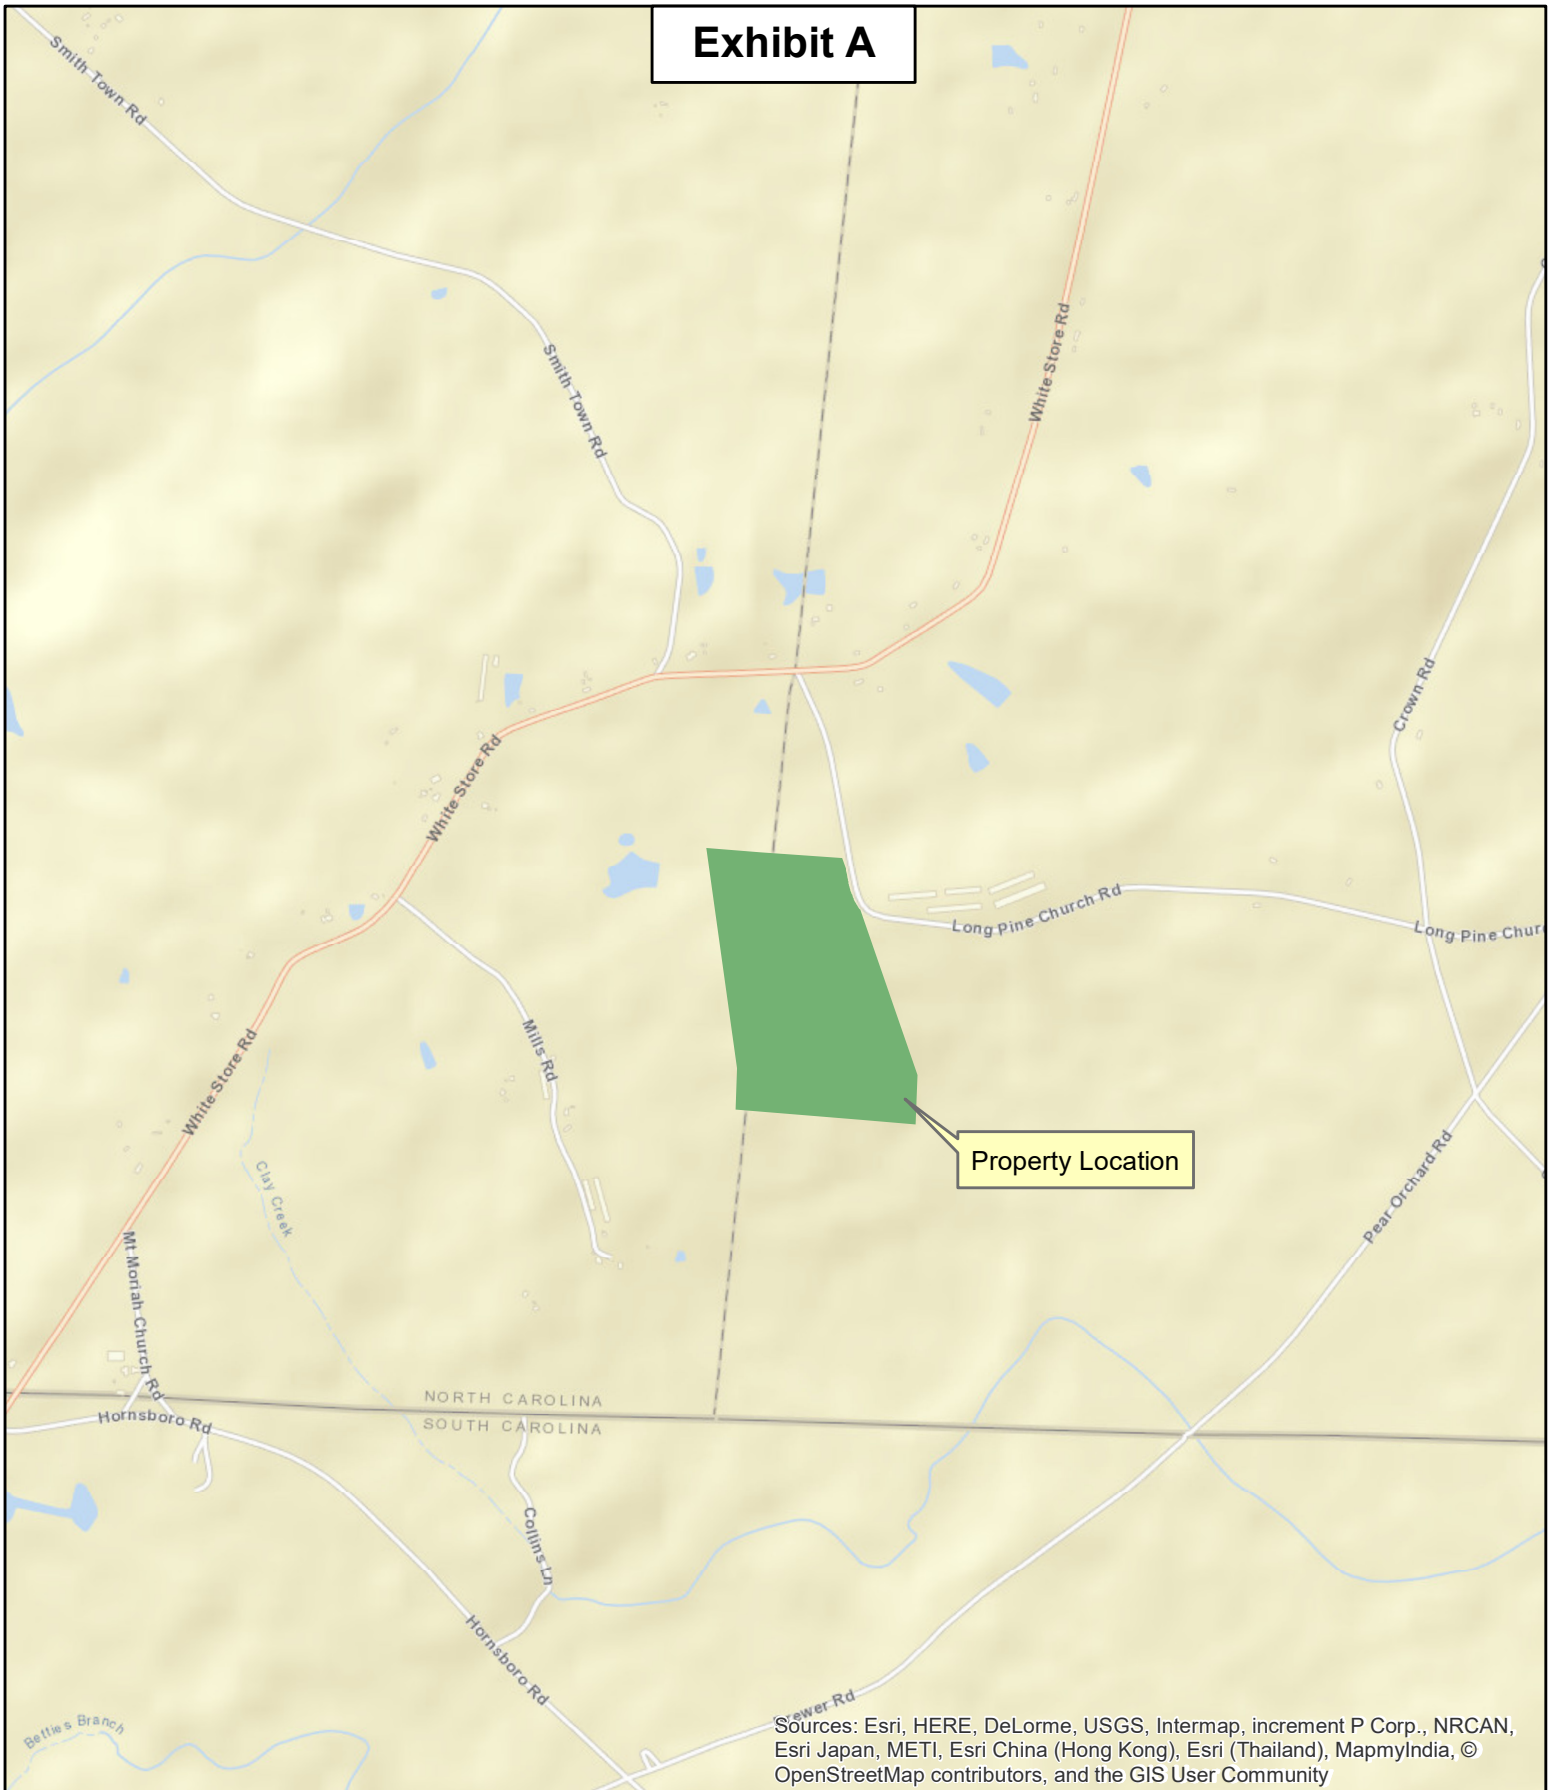

# Exhibit A

Sources: Esri, HERE, DeLorme, USGS, Intermap, increment P Corp., NRCAN, Esri Japan, METI, Esri China (Hong Kong), Esri (Thailand), MapmyIndia, © OpenStreetMap contributors, and the GIS User Community

## Location Map

Long Pine Church Rd Tract  
Anson County, NC  
3-8-2023

Kiker Resource Management LLC does not guarantee map scale and accuracy, timber stand information, acreage estimates or any other information.