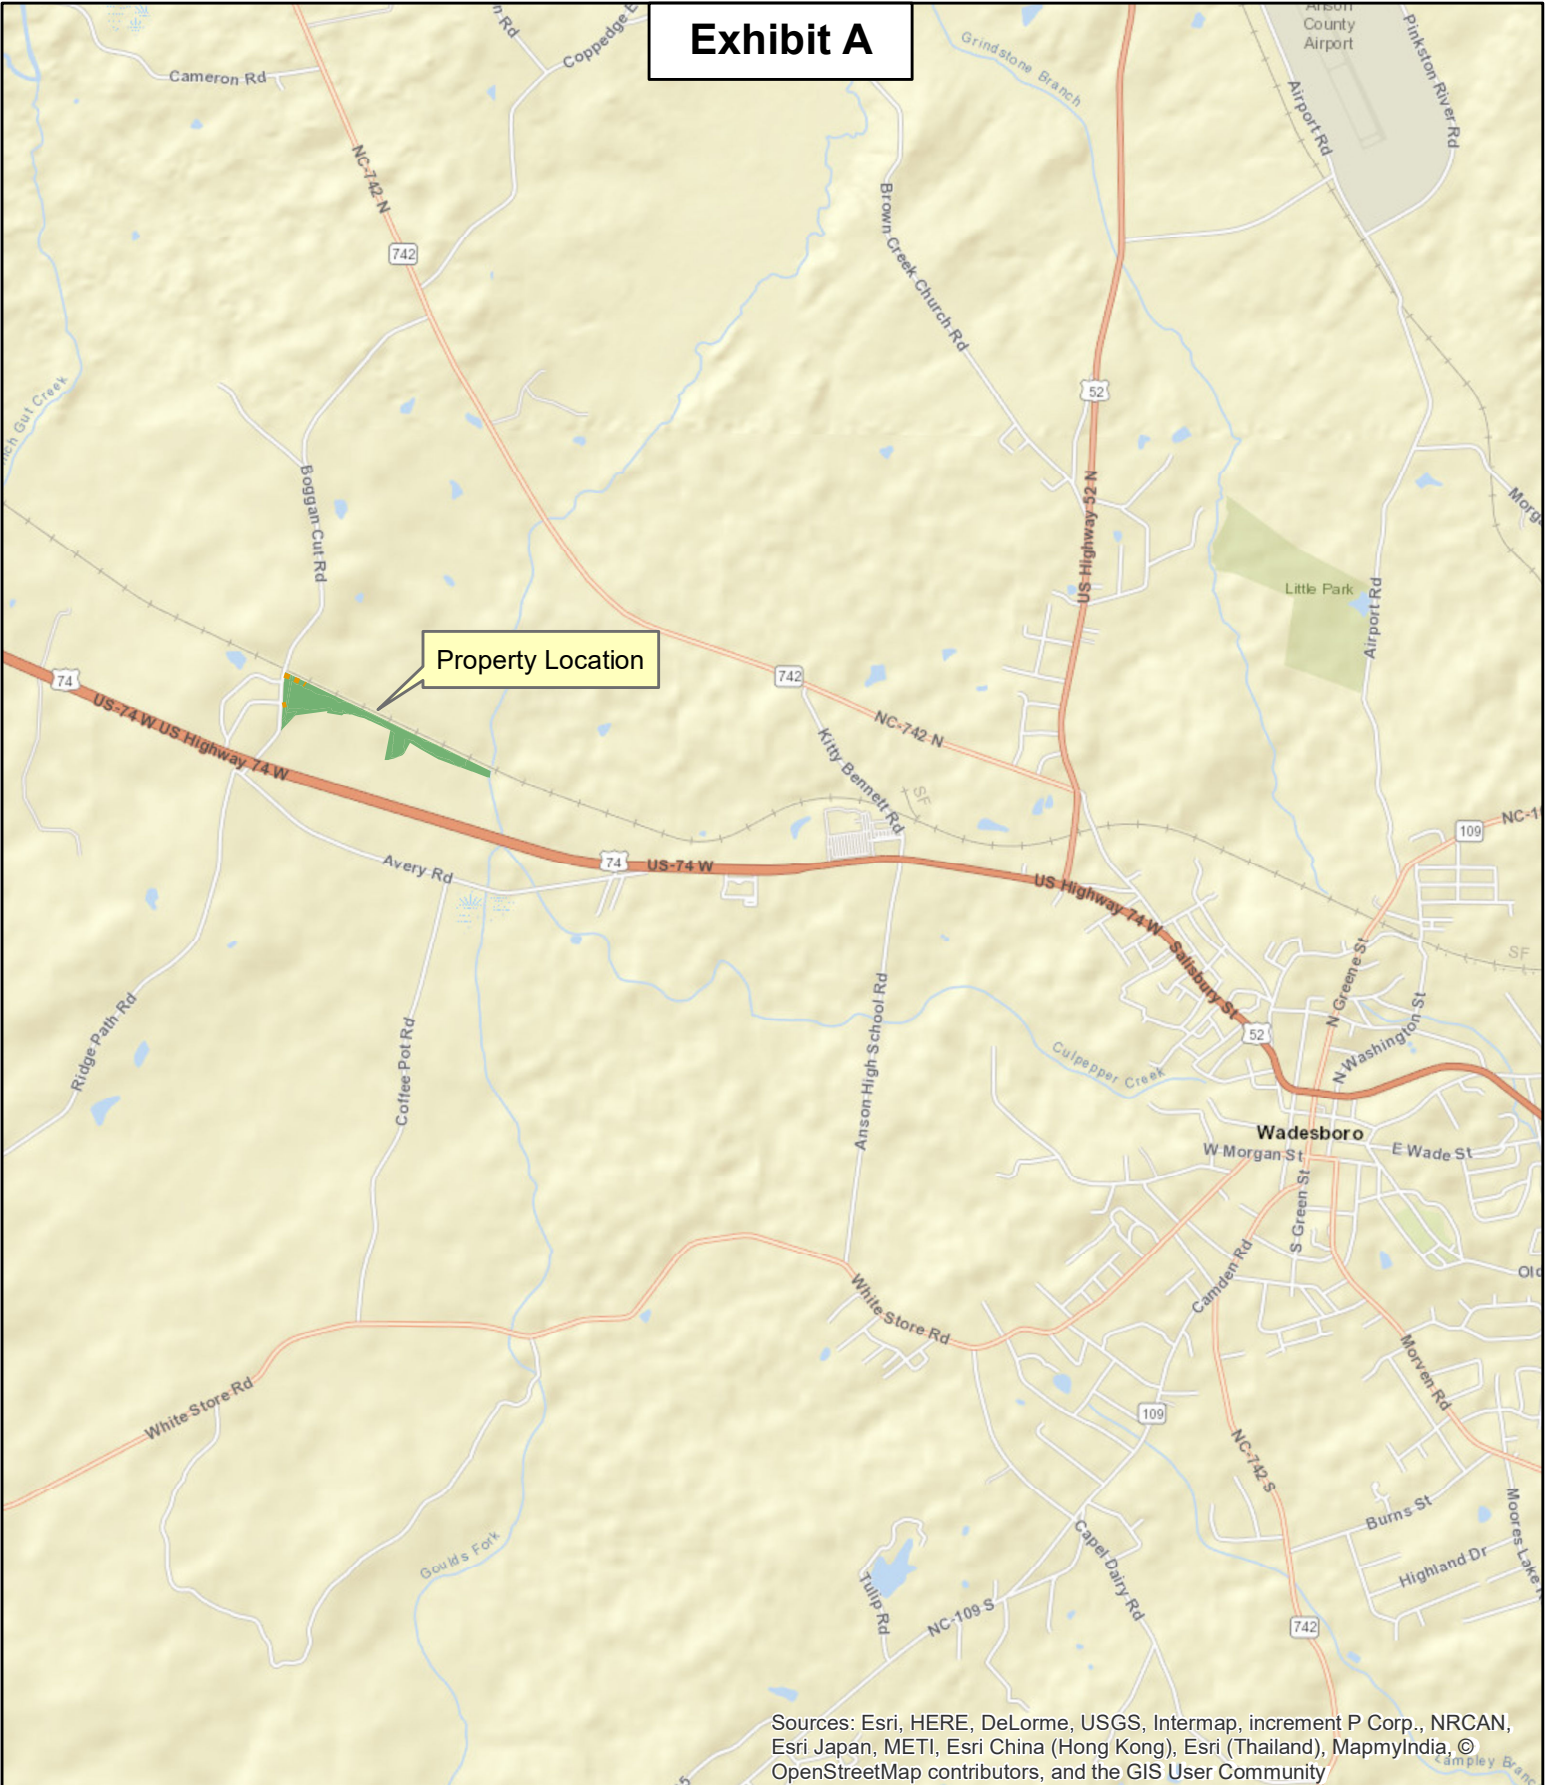

# Exhibit A

Property Location

Sources: Esri, HERE, DeLorme, USGS, Intermap, increment P Corp., NRCAN, Esri Japan, METI, Esri China (Hong Kong), Esri (Thailand), MapmyIndia, © OpenStreetMap contributors, and the GIS User Community

## Location Map

Kiker Resource Management LLC does not guarantee map scale and accuracy, timber stand information, acreage estimates or any other information on this map.

Boggan Cut Road Tract  
Anson County, NC  
8/31/2022