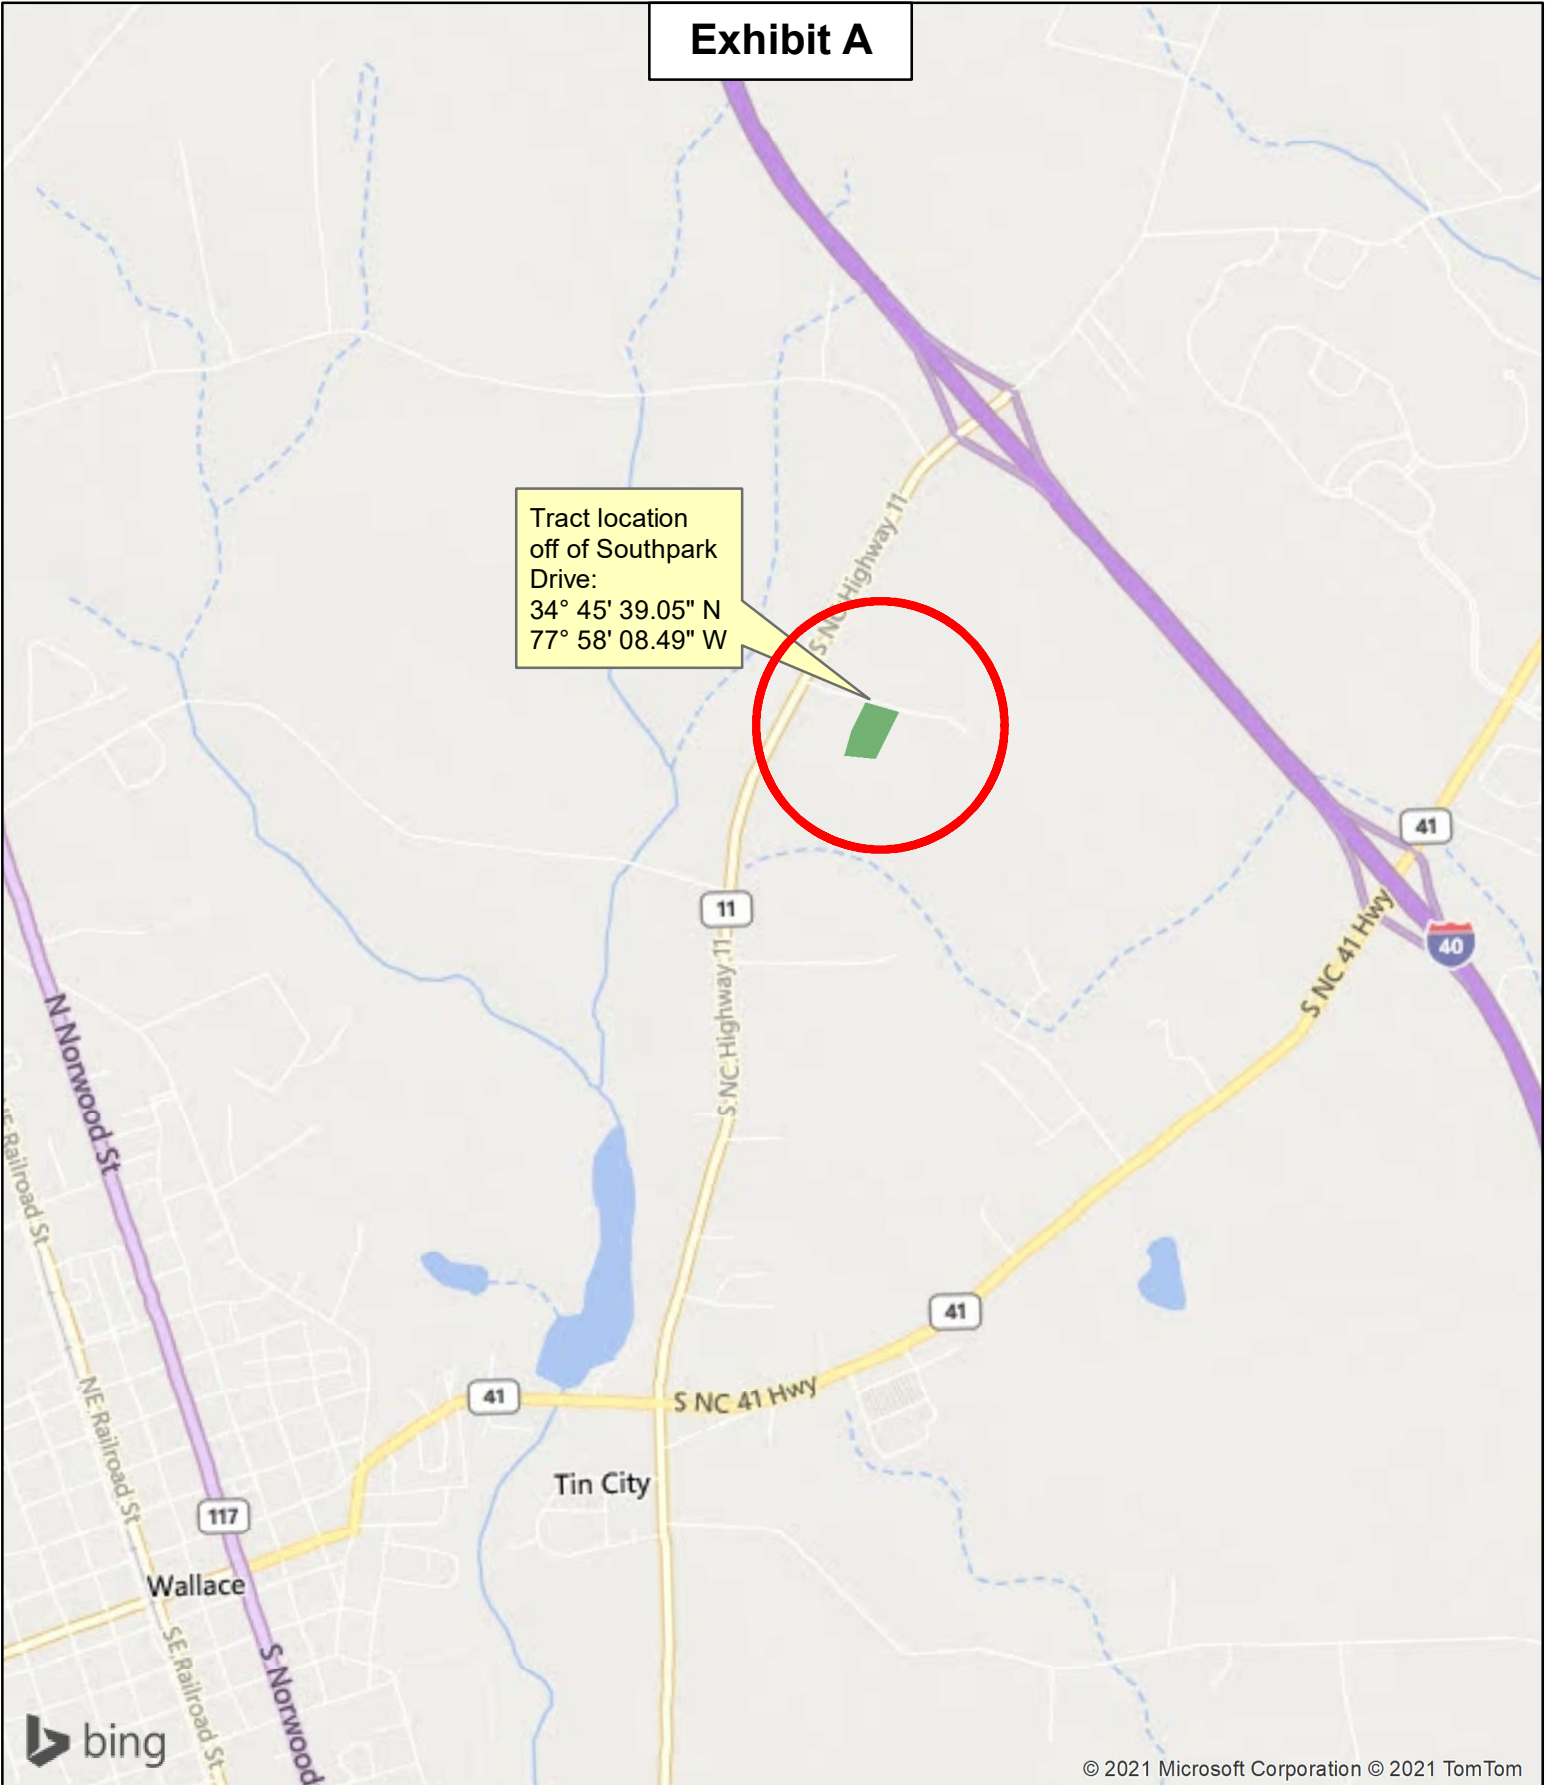

Exhibit A

© 2021 Microsoft Corporation © 2021 TomTom

Kiker Resource Management LLC does not guarantee map scale and accuracy, timber stand information, acreage estimates or any other information.

Location Map

Southpark Investors LLC.
Southpark Lot
Duplin County, NC
7-8-2021