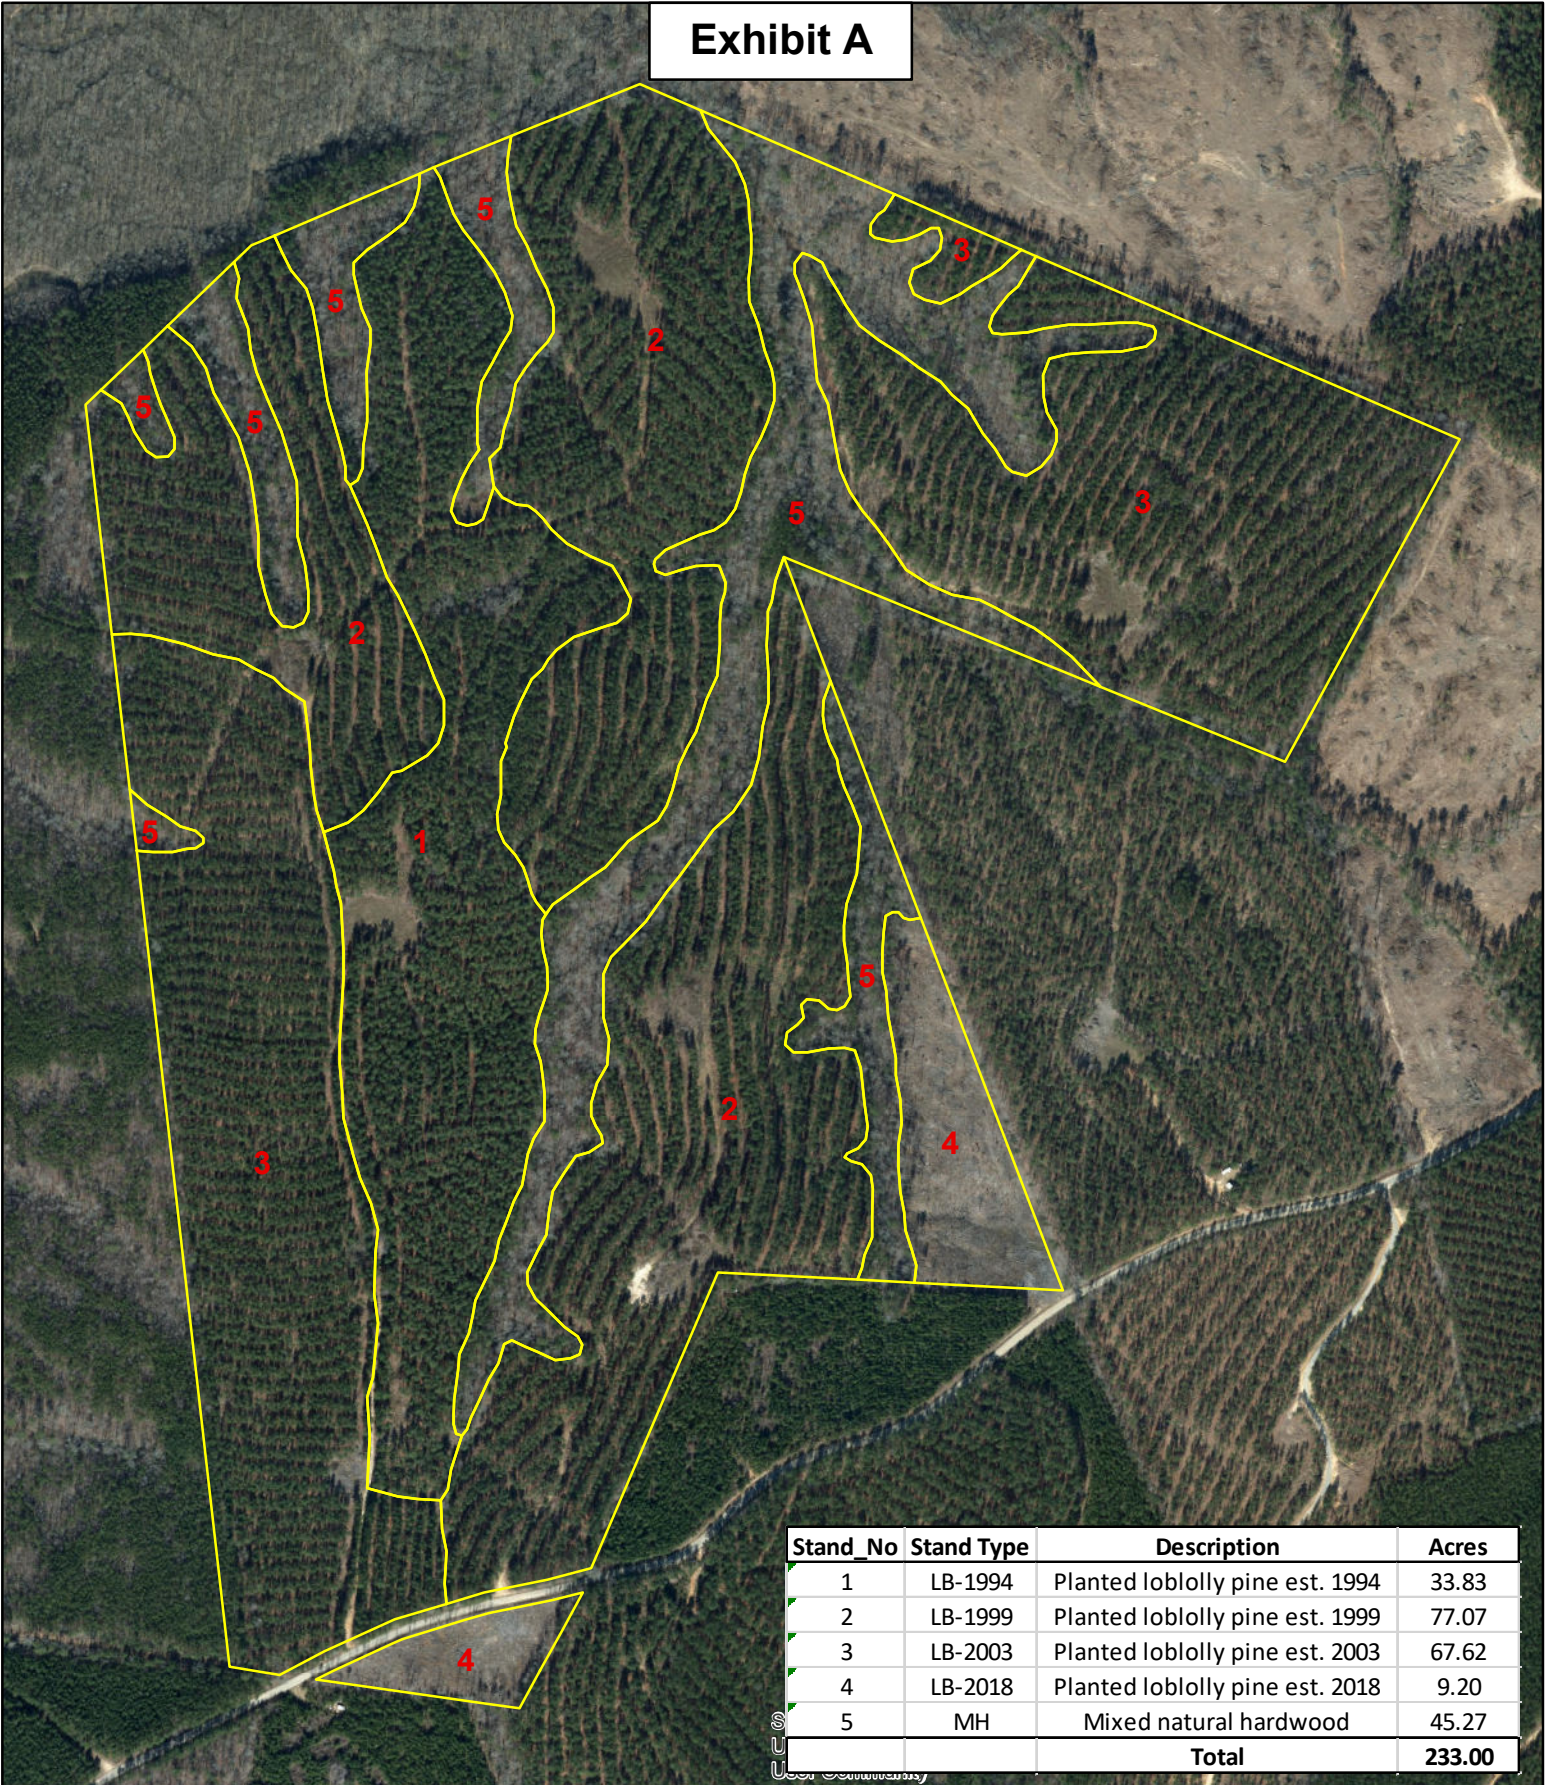

# Exhibit A

Stand_No	Stand Type	Description	Acres
1	LB-1994	Planted loblolly pine est. 1994	33.83
2	LB-1999	Planted loblolly pine est. 1999	77.07
3	LB-2003	Planted loblolly pine est. 2003	67.62
4	LB-2018	Planted loblolly pine est. 2018	9.20
5	MH	Mixed natural hardwood	45.27
<b>Total</b>			<b>233.00</b>

Kiker Resource Management LLC does not guarantee map scale and accuracy, timber stand information, acreage estimates or any other information.

SUS

## Real Estate Map

Mills Road Tract  
233 Acres  
Anson County, NC  
6-23-2021