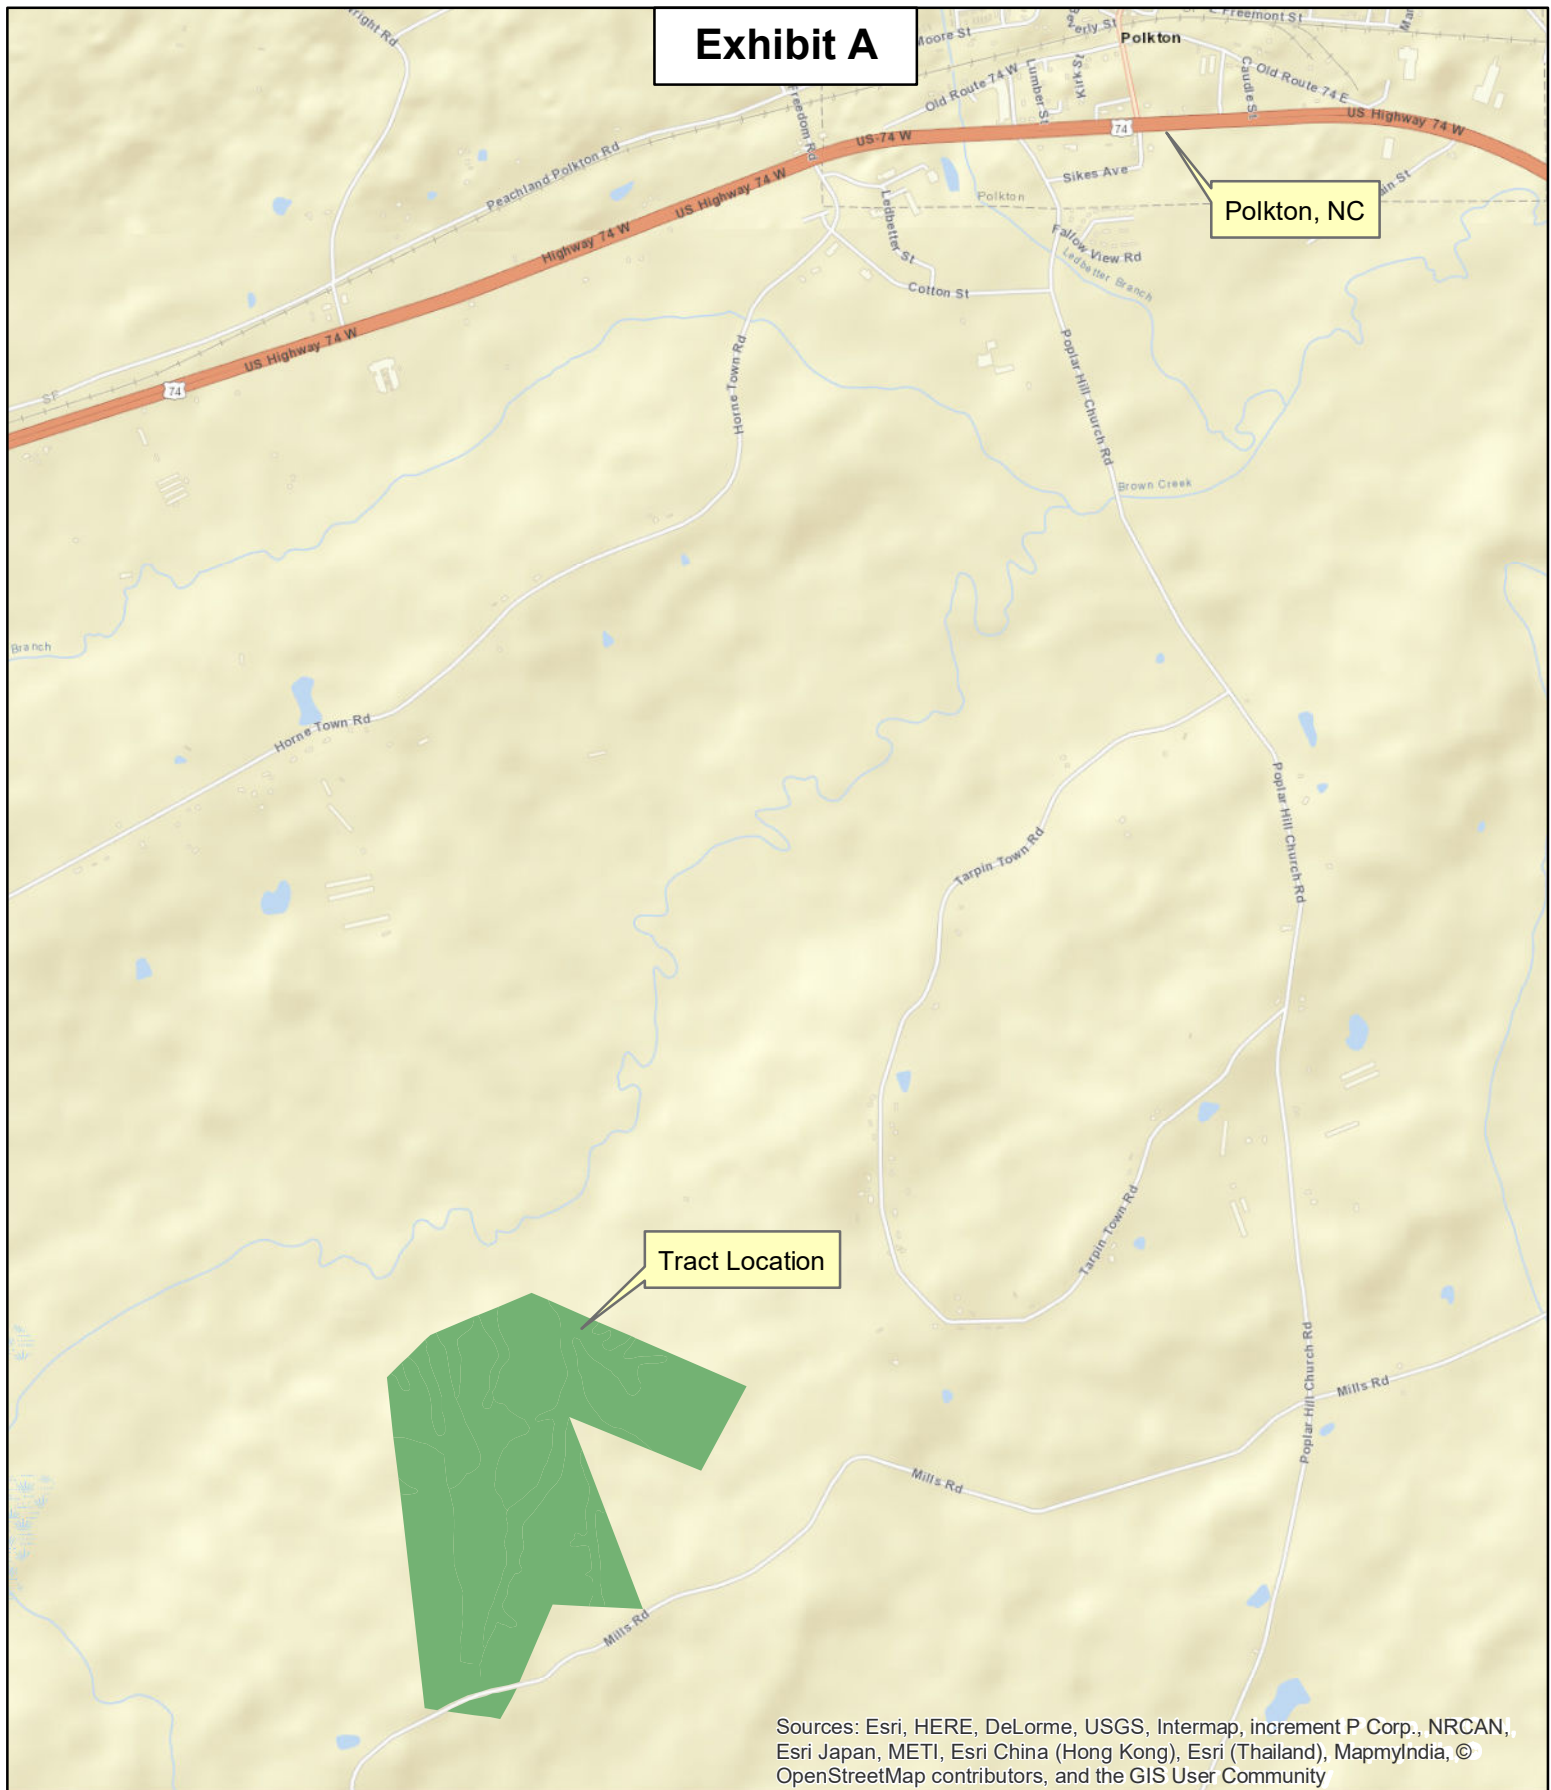

Exhibit A

Polkton, NC

Tract Location

Sources: Esri, HERE, DeLorme, USGS, Intermap, increment P Corp., NRCAN, Esri Japan, METI, Esri China (Hong Kong), Esri (Thailand), MapmyIndia, © OpenStreetMap contributors, and the GIS User Community

Kiker Resource Management LLC does not guarantee map scale and accuracy, timber stand information, acreage estimates or any other information.

Location Map

Mills Road Tract
233 Acres
Anson County, NC
6-23-2021