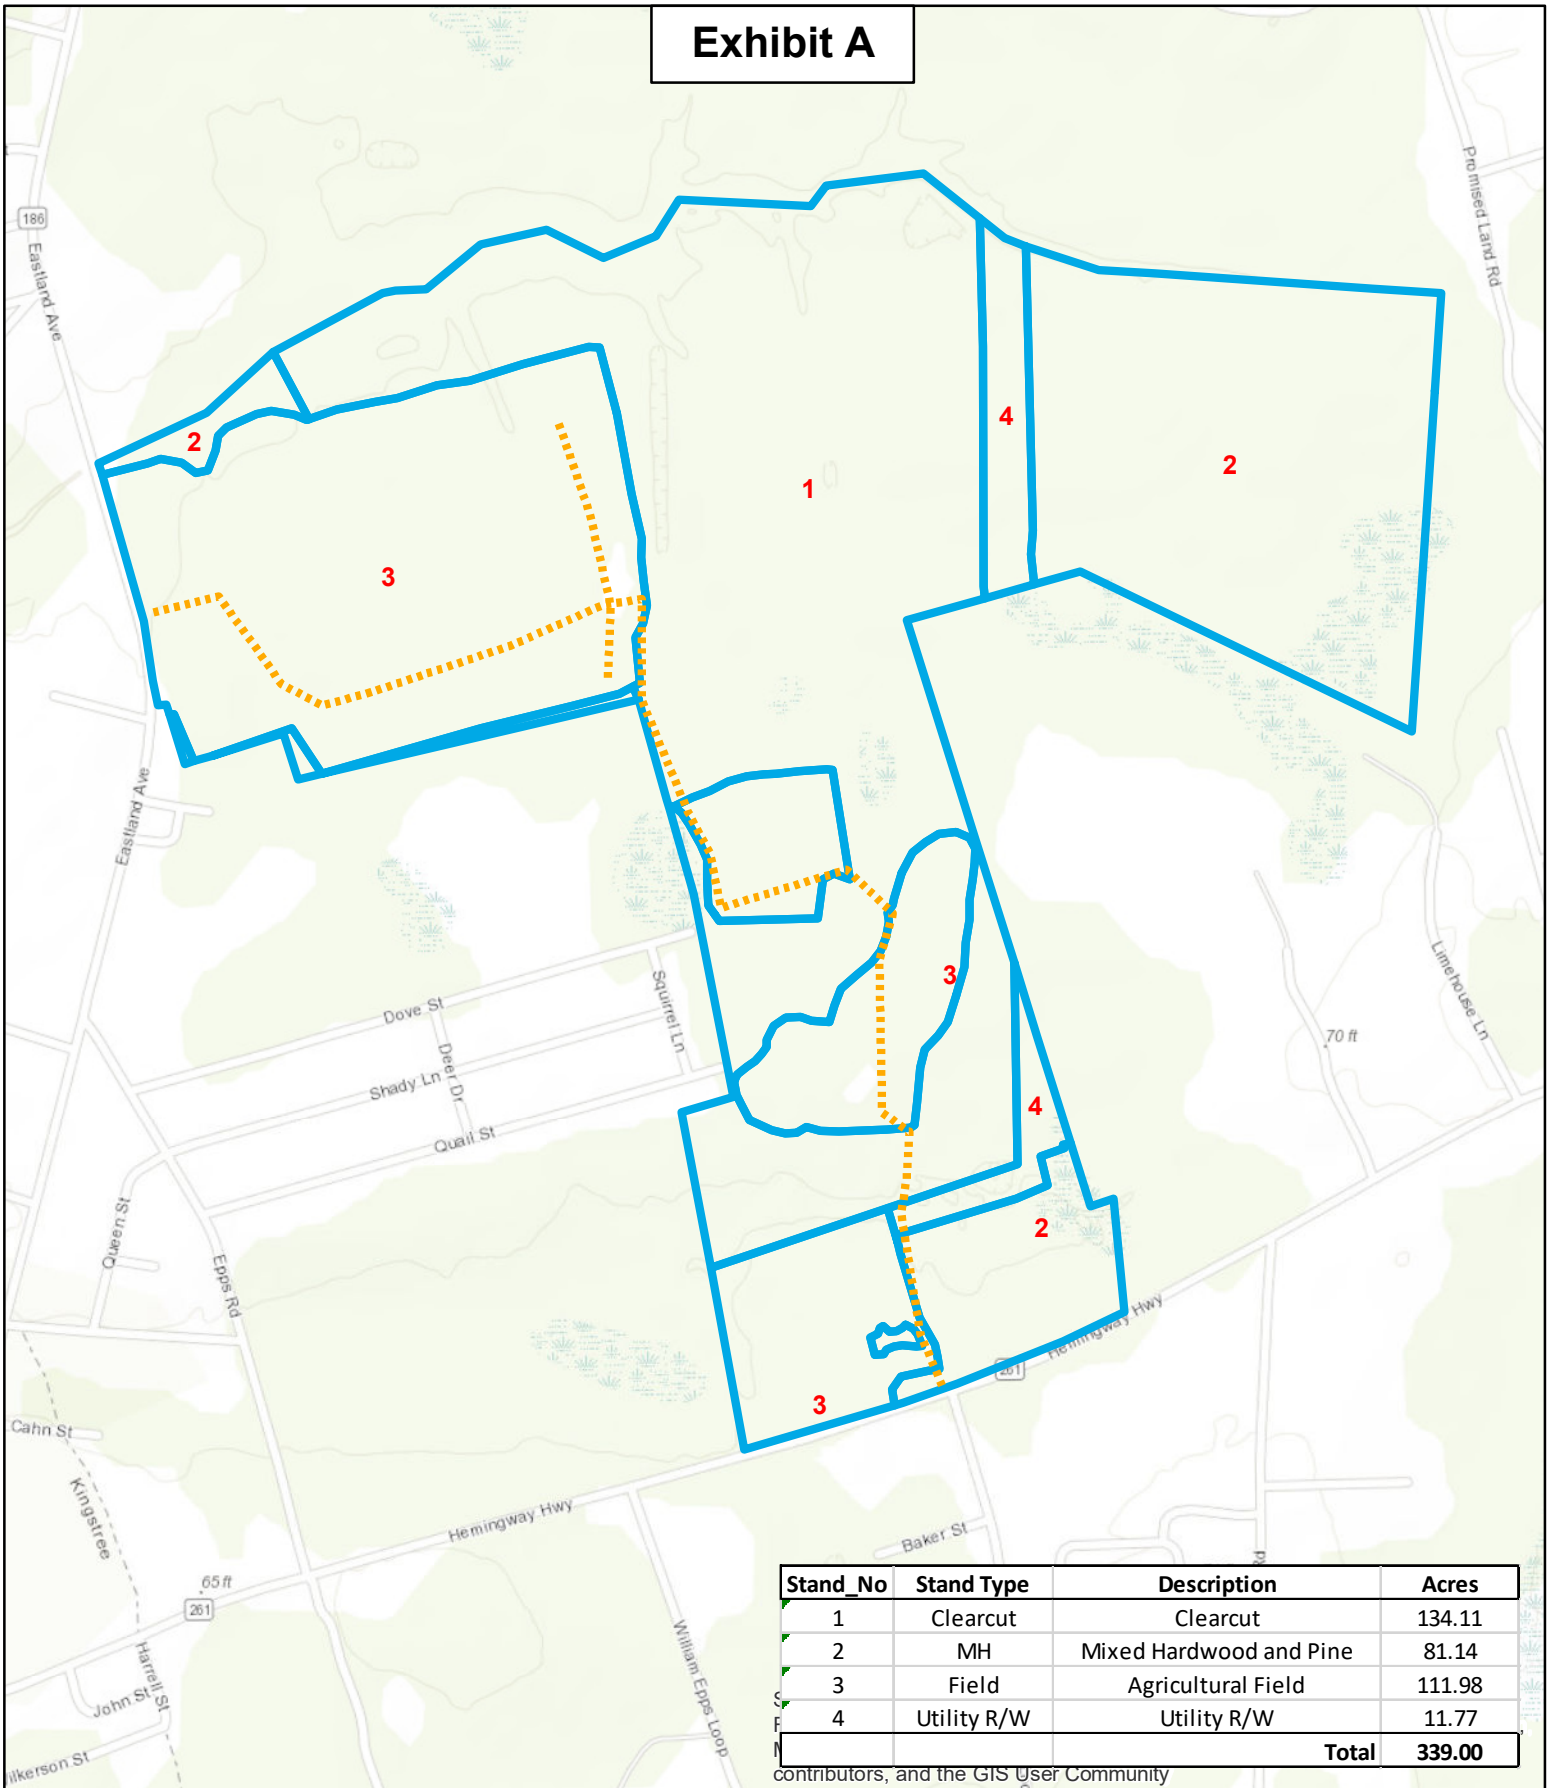

Exhibit A

Stand_No	Stand Type	Description	Acres
1	Clearcut	Clearcut	134.11
2	MH	Mixed Hardwood and Pine	81.14
3	Field	Agricultural Field	111.98
4	Utility R/W	Utility R/W	11.77
Total			339.00

contributors, and the GIS User Community

Kiker Resource Management LLC does not guarantee map scale and accuracy, timber stand information, acreage estimates or any other information.

Real Estate Map

Kingstree Tract
Williamsburg County, SC
7-23-2021