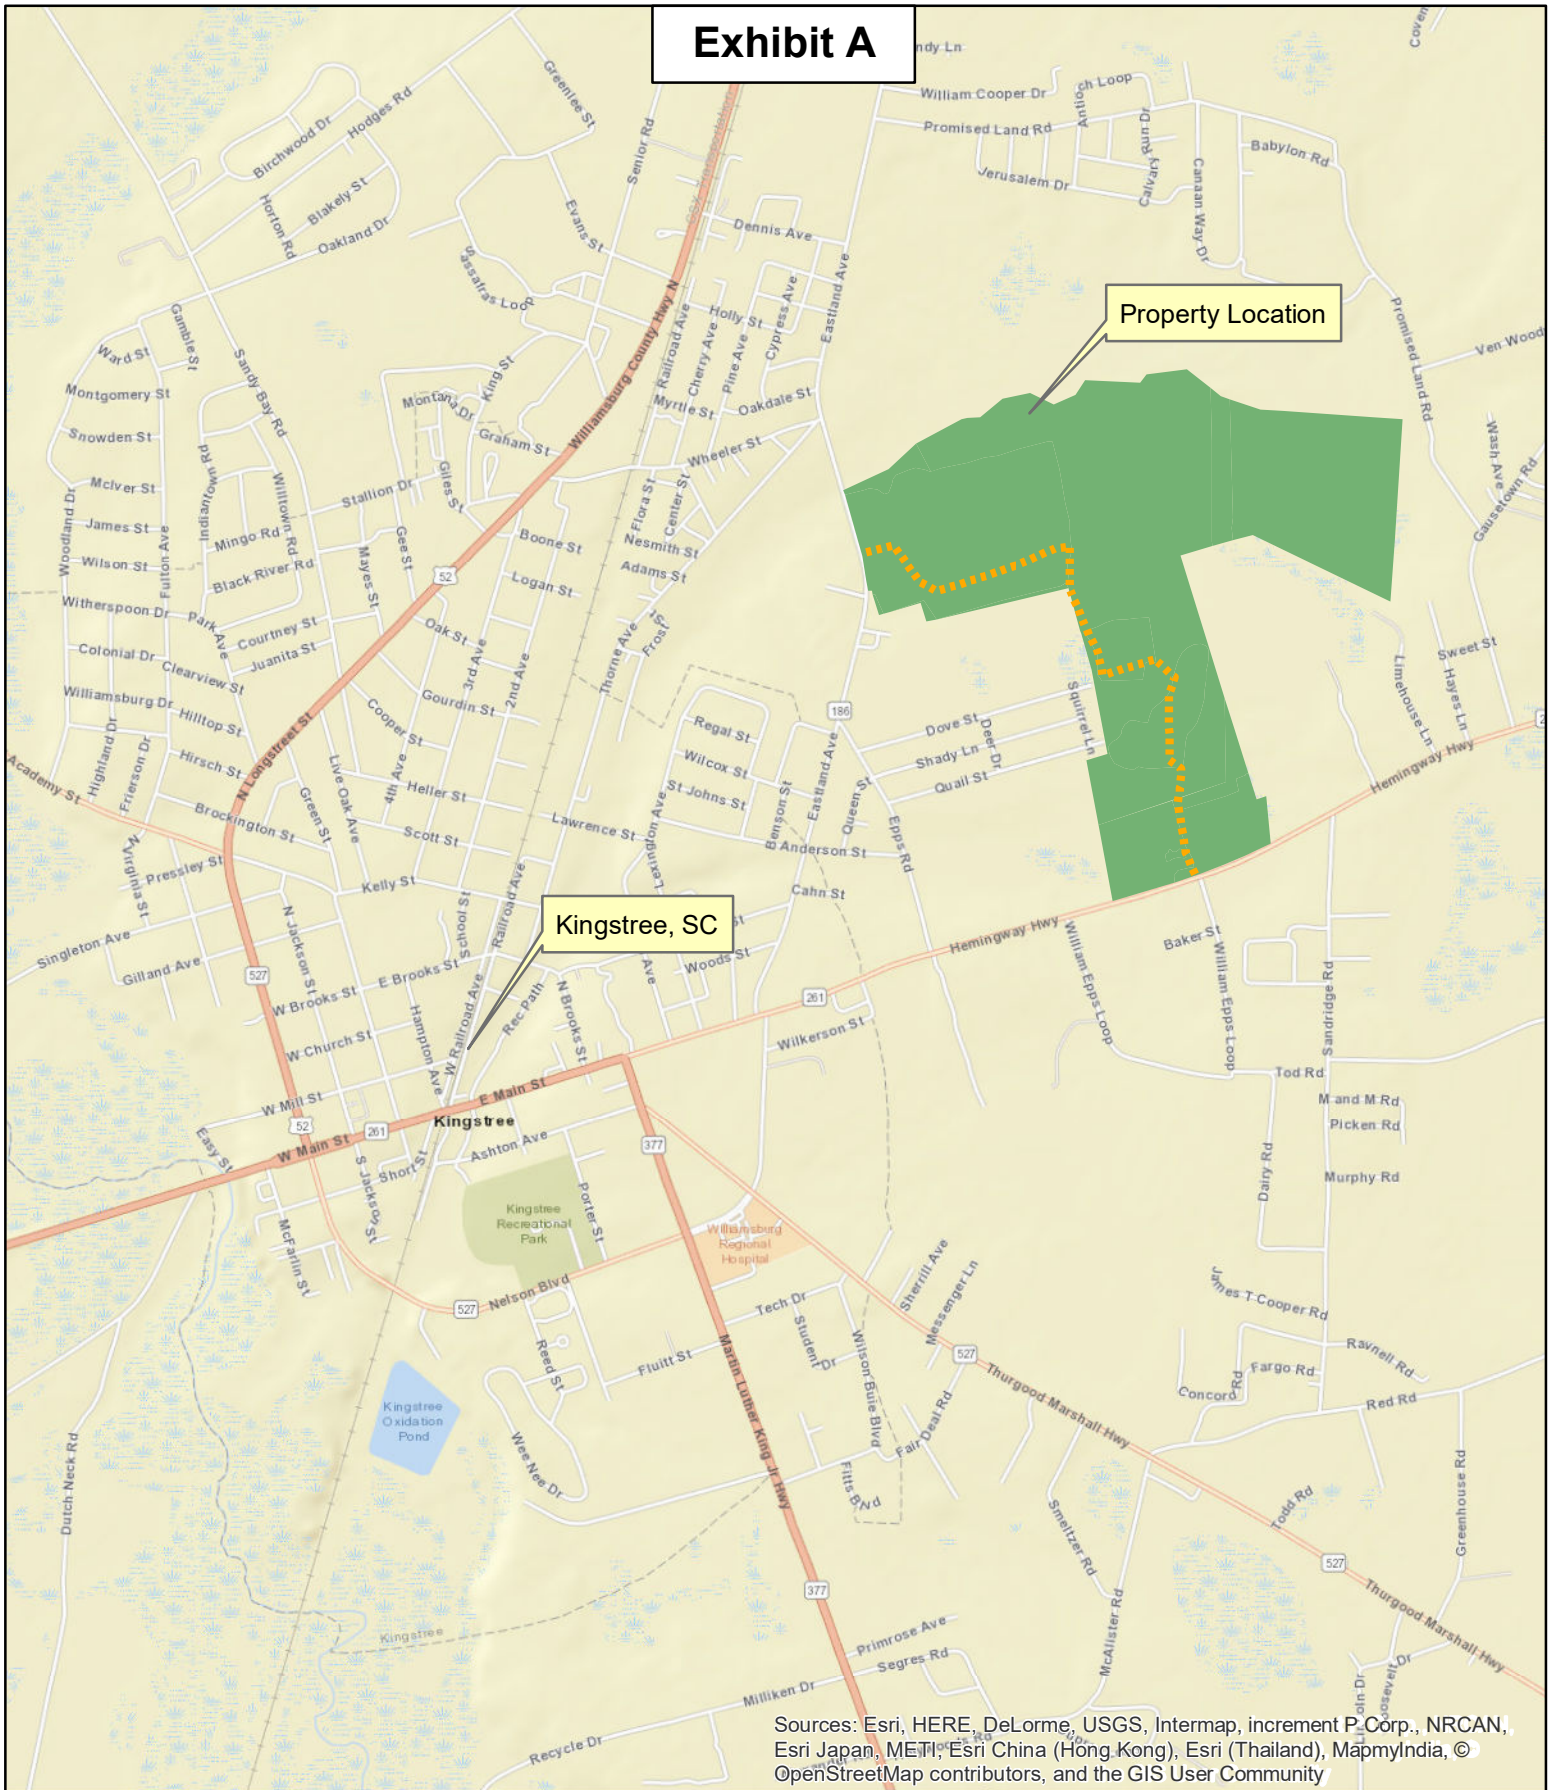

# Exhibit A

Sources: Esri, HERE, DeLorme, USGS, Intermap, increment P Corp., NRCAN, Esri Japan, METI, Esri China (Hong Kong), Esri (Thailand), MapmyIndia, © OpenStreetMap contributors, and the GIS User Community

2,400 1,200 0 2,400  
Feet

Kiker Resource Management LLC does not guarantee map scale and accuracy, timber stand information, acreage estimates or any other information.

## Location Map

Kingtree Tract  
Williamsburg County, SC  
7-23-2021