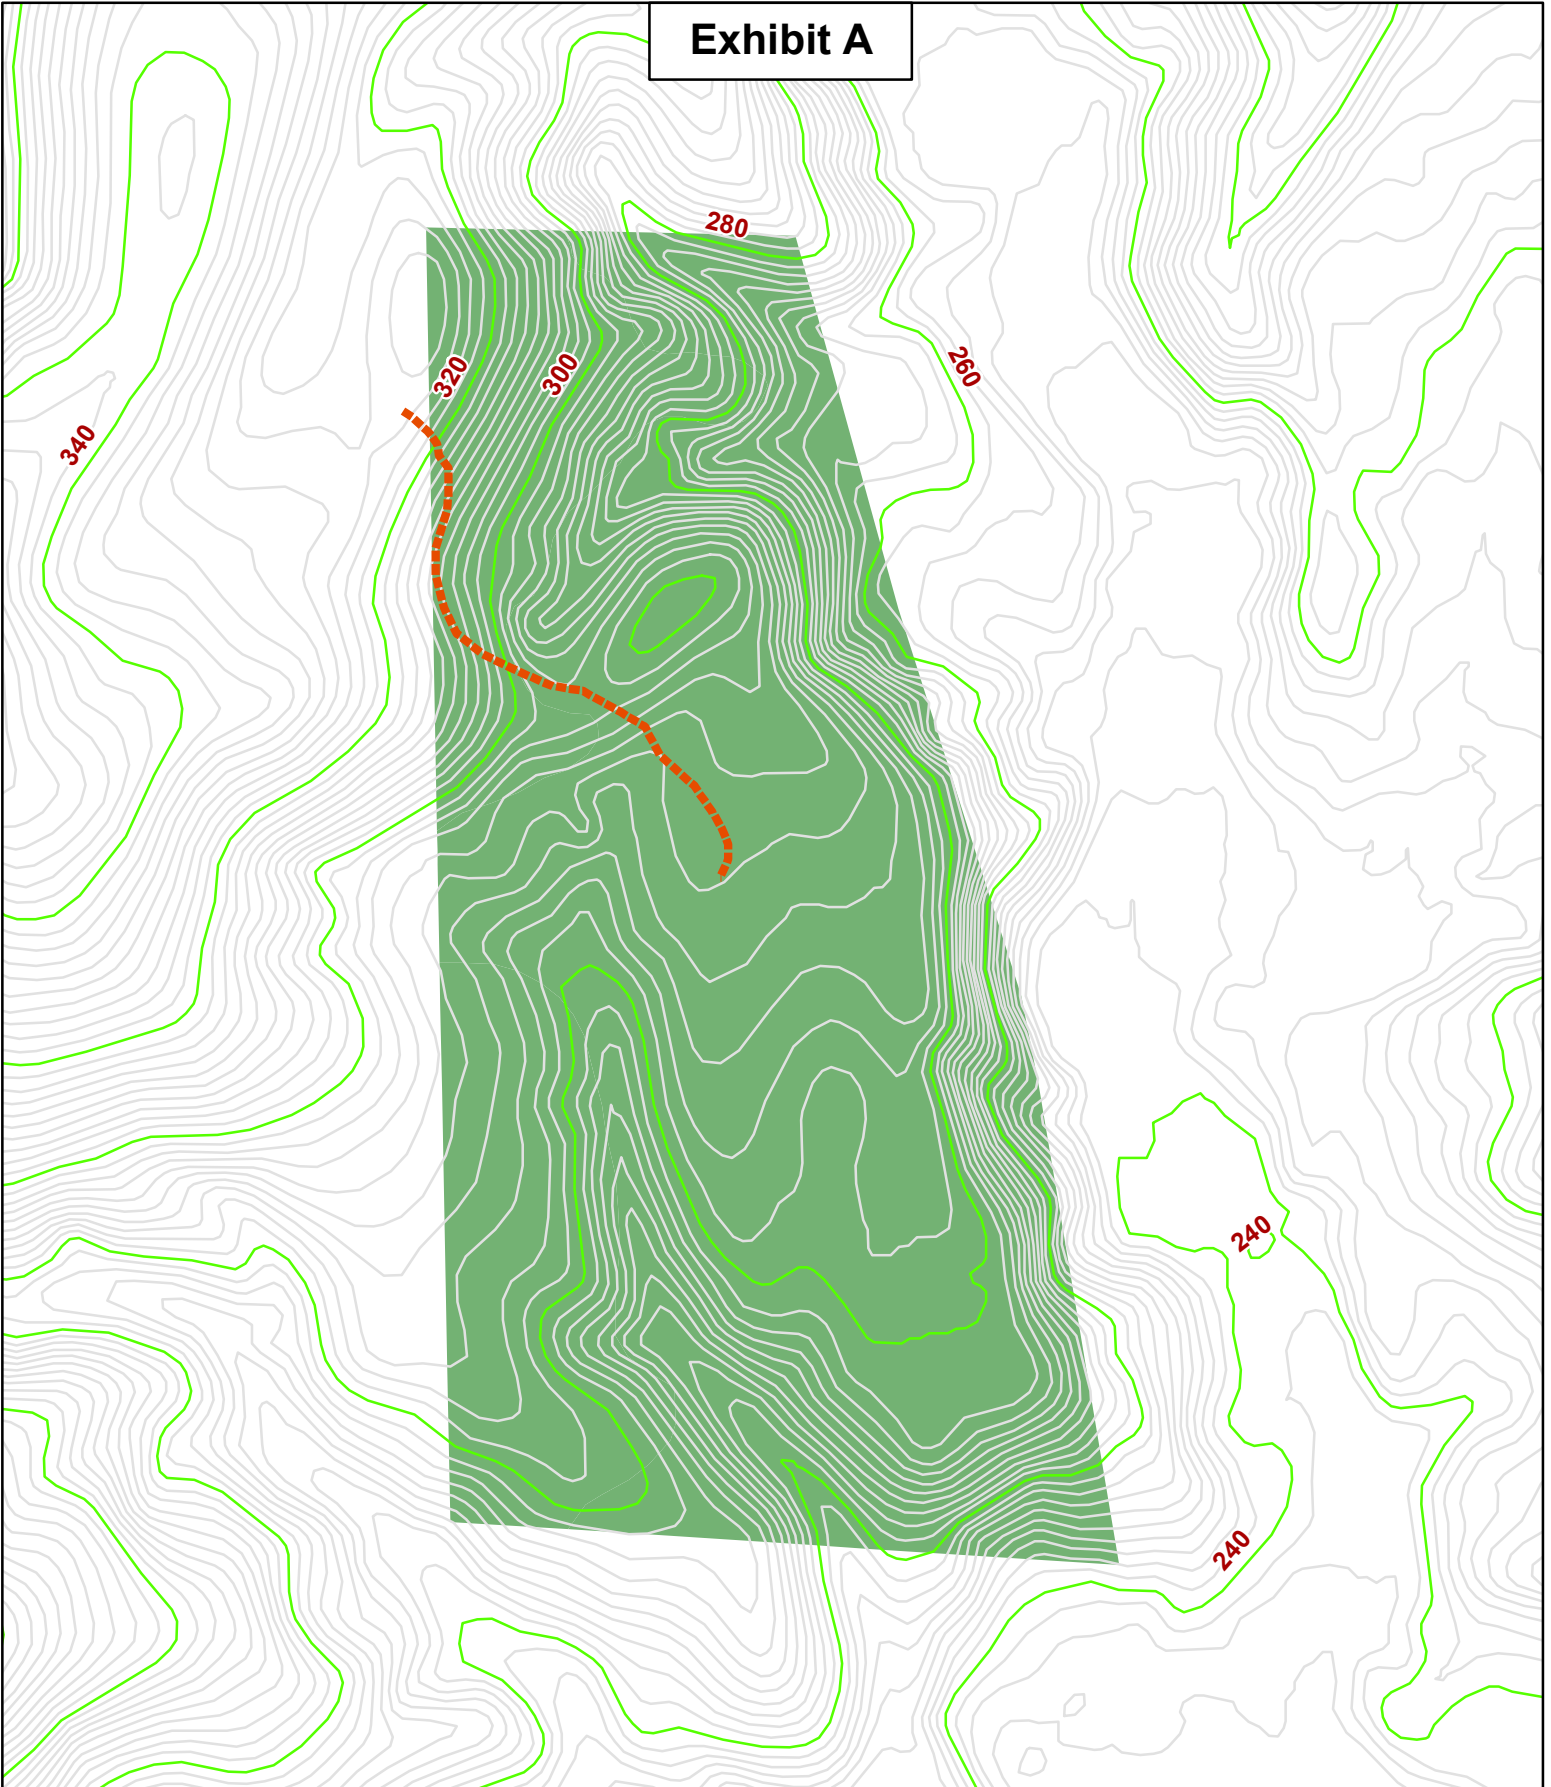

Exhibit A

Kiker Resource Management LLC does not guarantee map scale and accuracy, timber stand information, acreage estimates or any other information.

Topo Map

Phillips Rd Tract
Harnett County, NC
6-25-2021