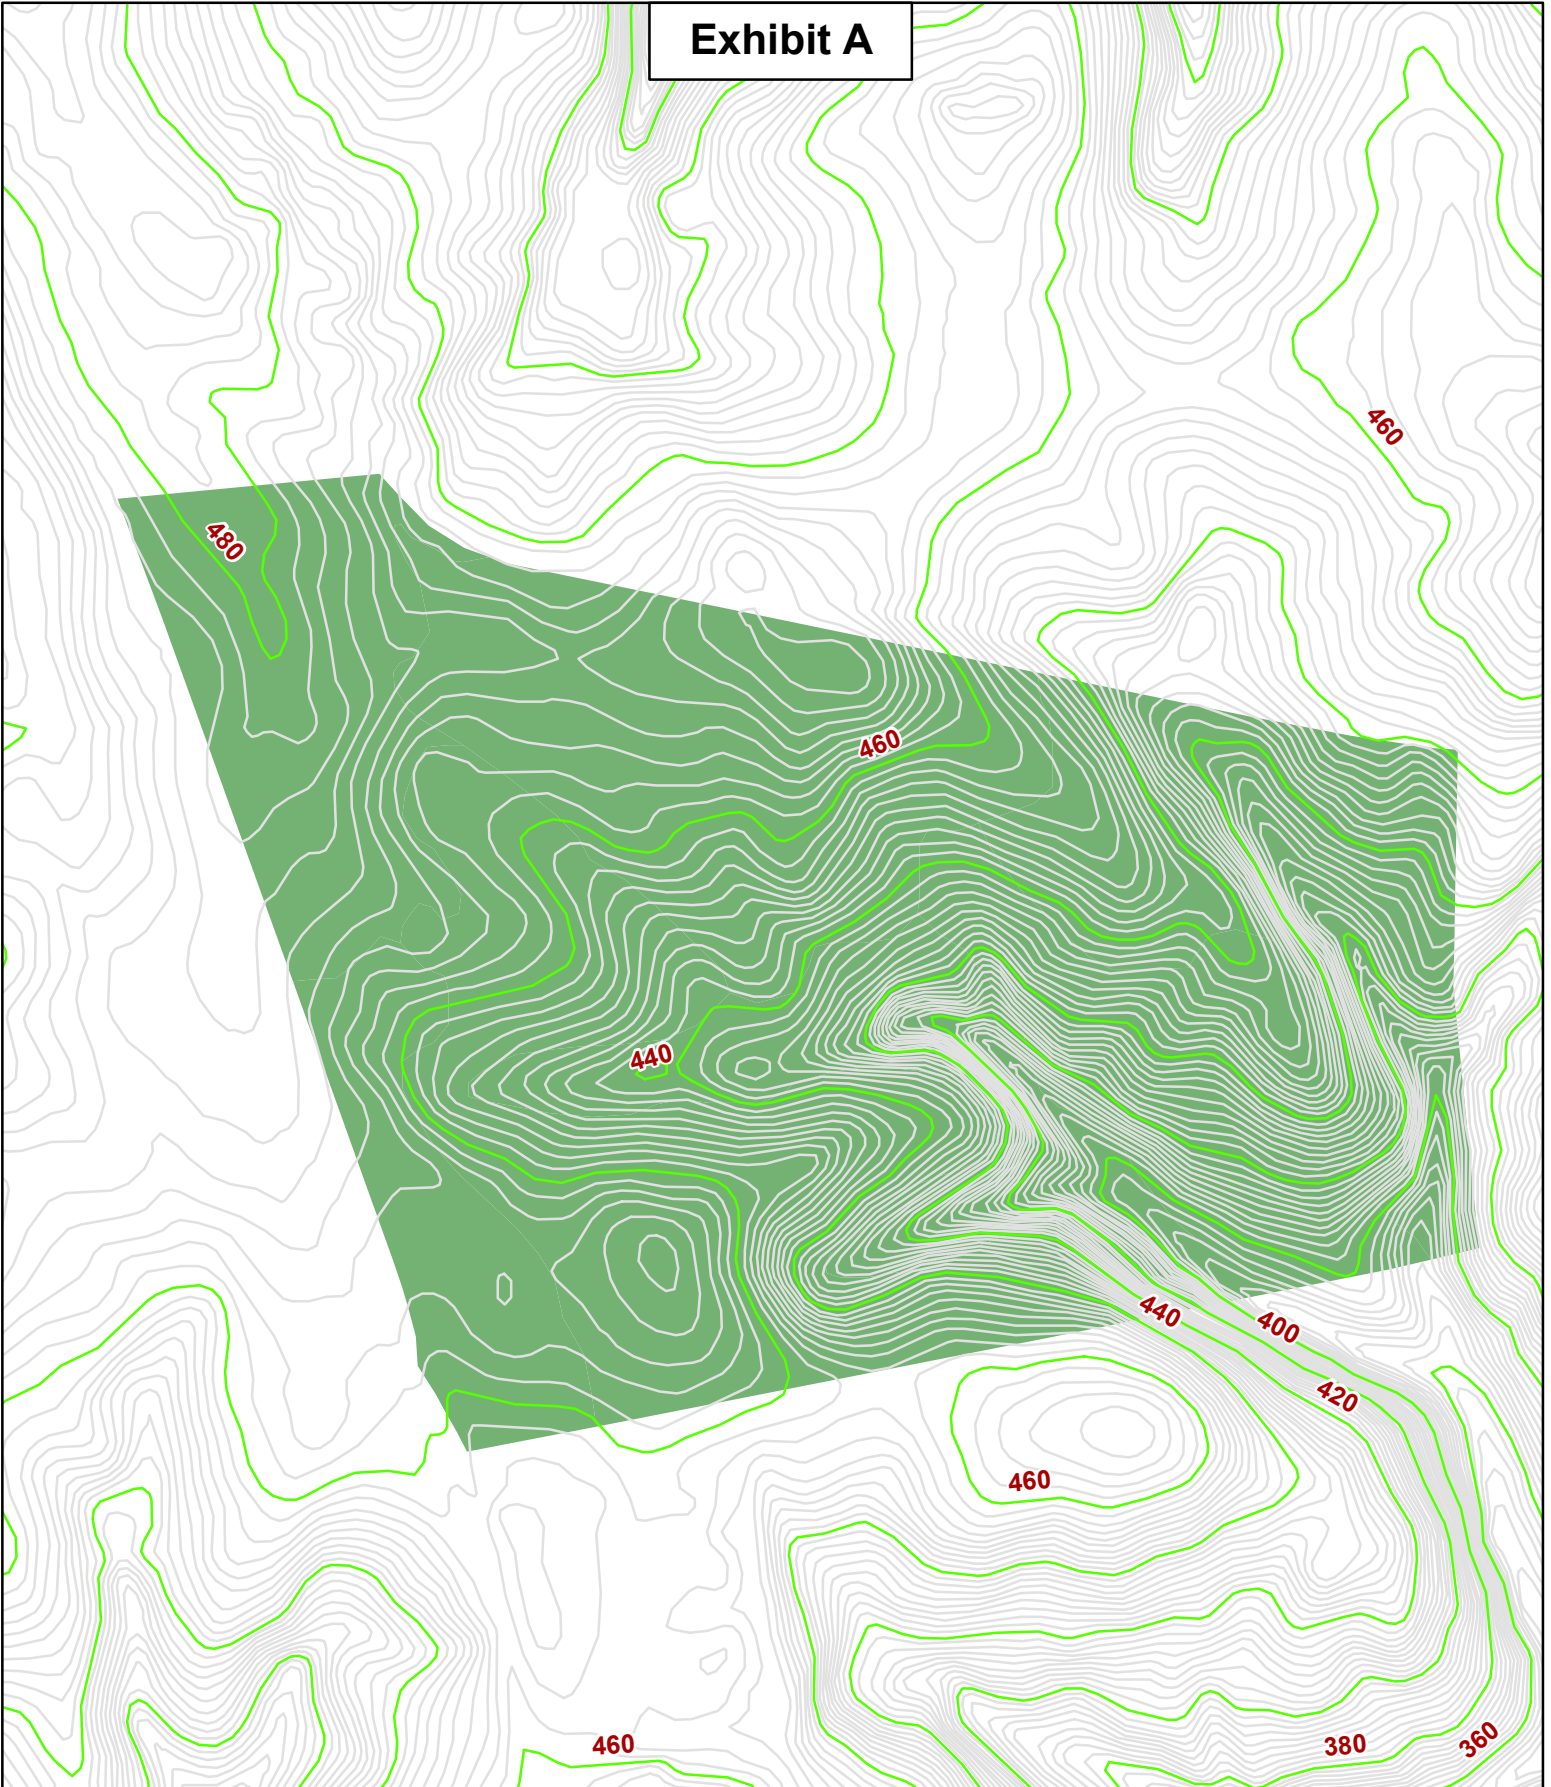

Exhibit A

Kiker Resource Management LLC does not guarantee map scale and accuracy, timber stand information, acreage estimates or any other information.

Topo Map

Richardson Tract
+/-109 Acres
Anson County, NC
4-14-2021