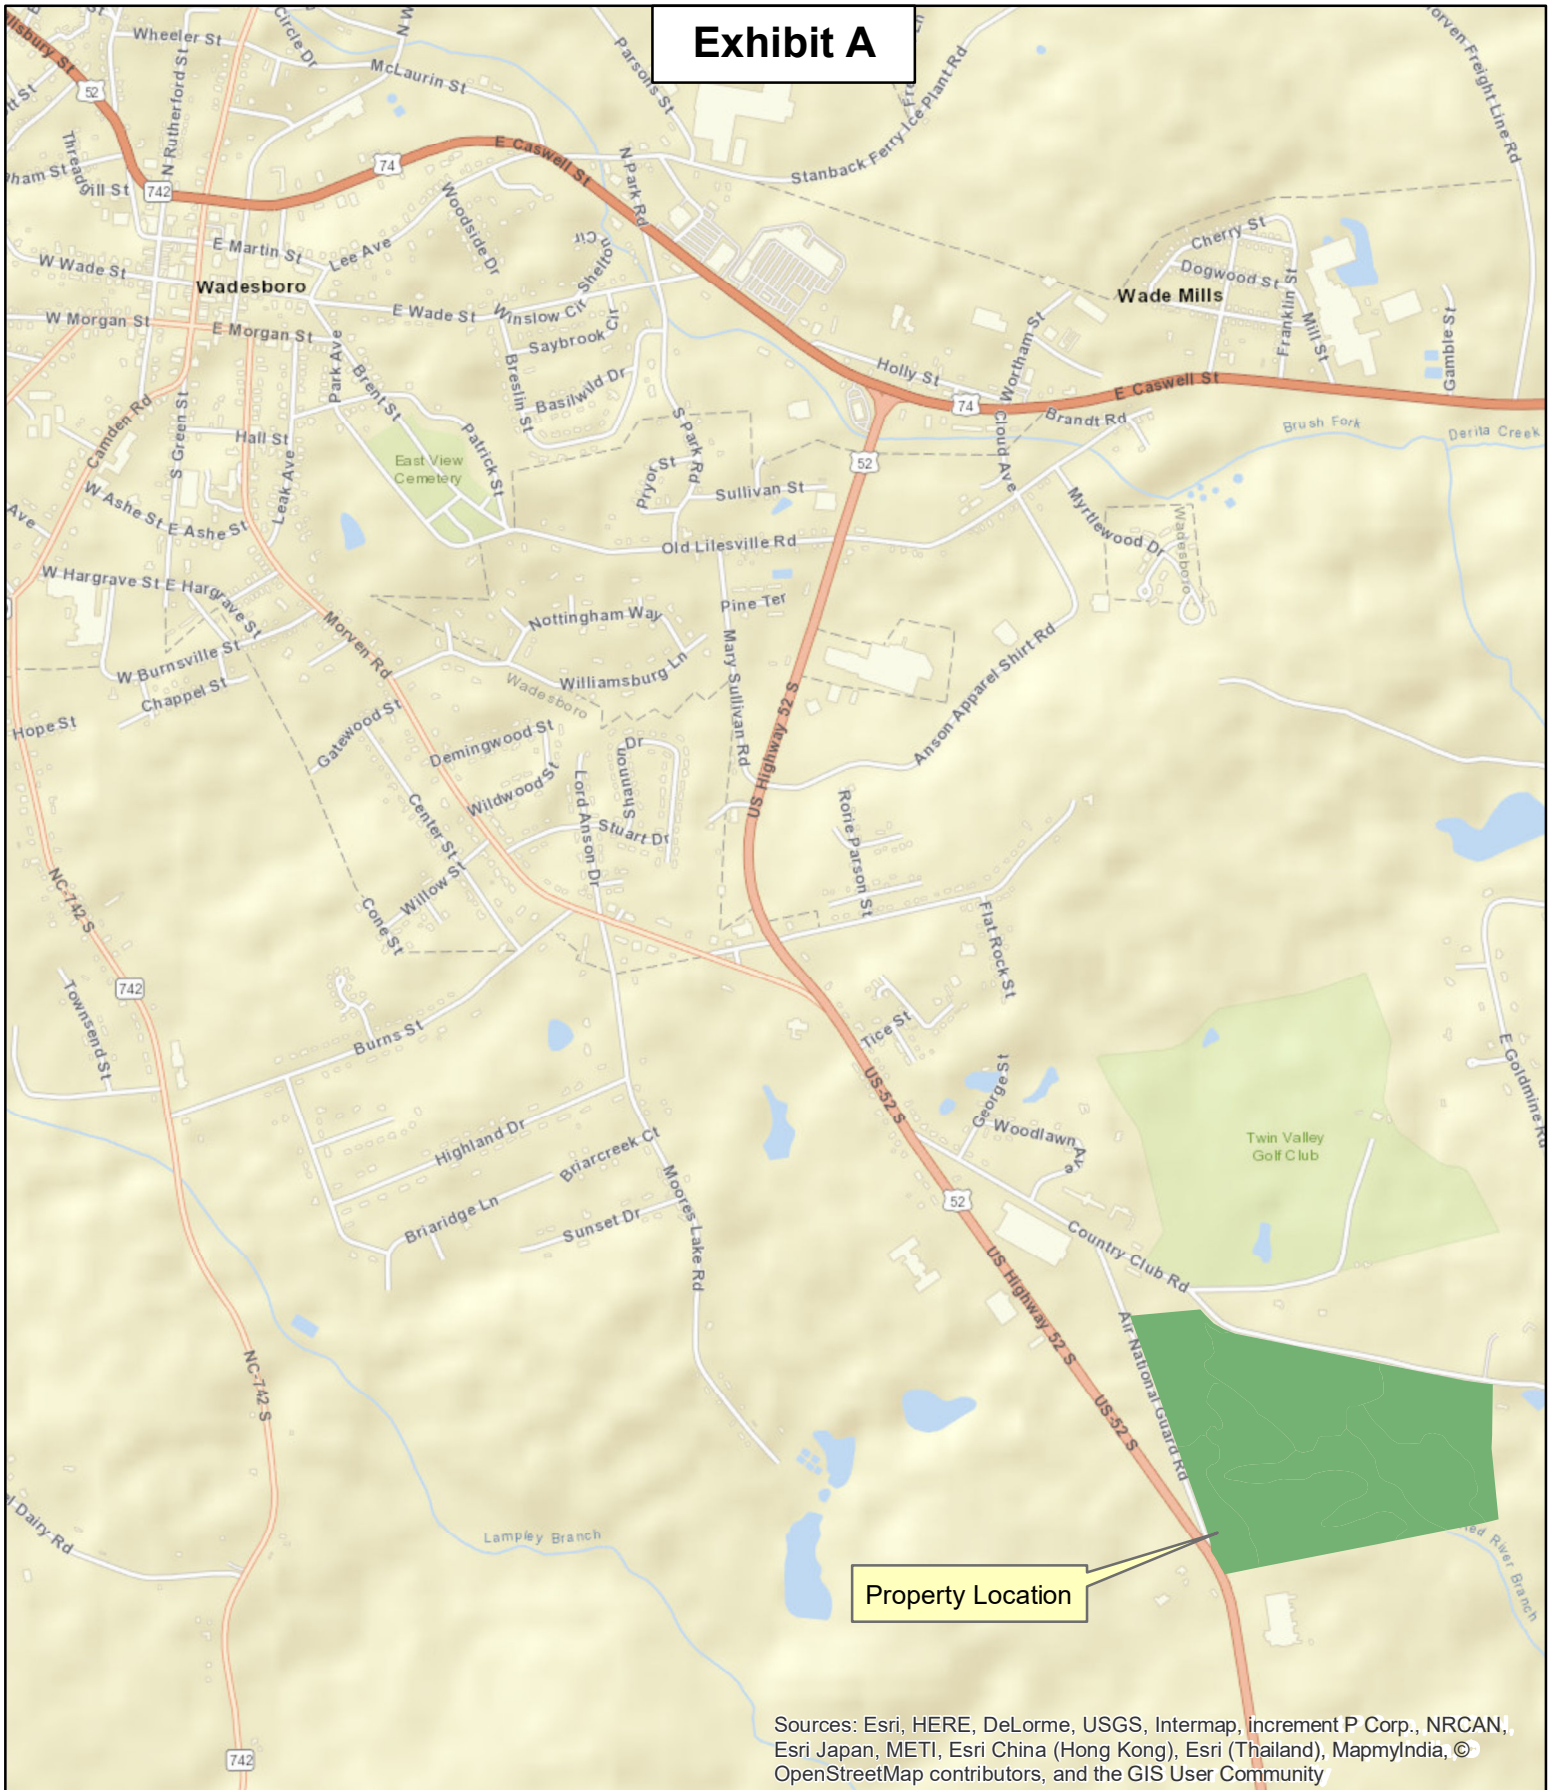

# Exhibit A

Sources: Esri, HERE, DeLorme, USGS, Intermap, increment P Corp., NRCAN, Esri Japan, METI, Esri China (Hong Kong), Esri (Thailand), MapmyIndia, © OpenStreetMap contributors, and the GIS User Community

## Location Map

Richardson Tract  
+/-109 Acres  
Anson County, NC  
4-14-2021