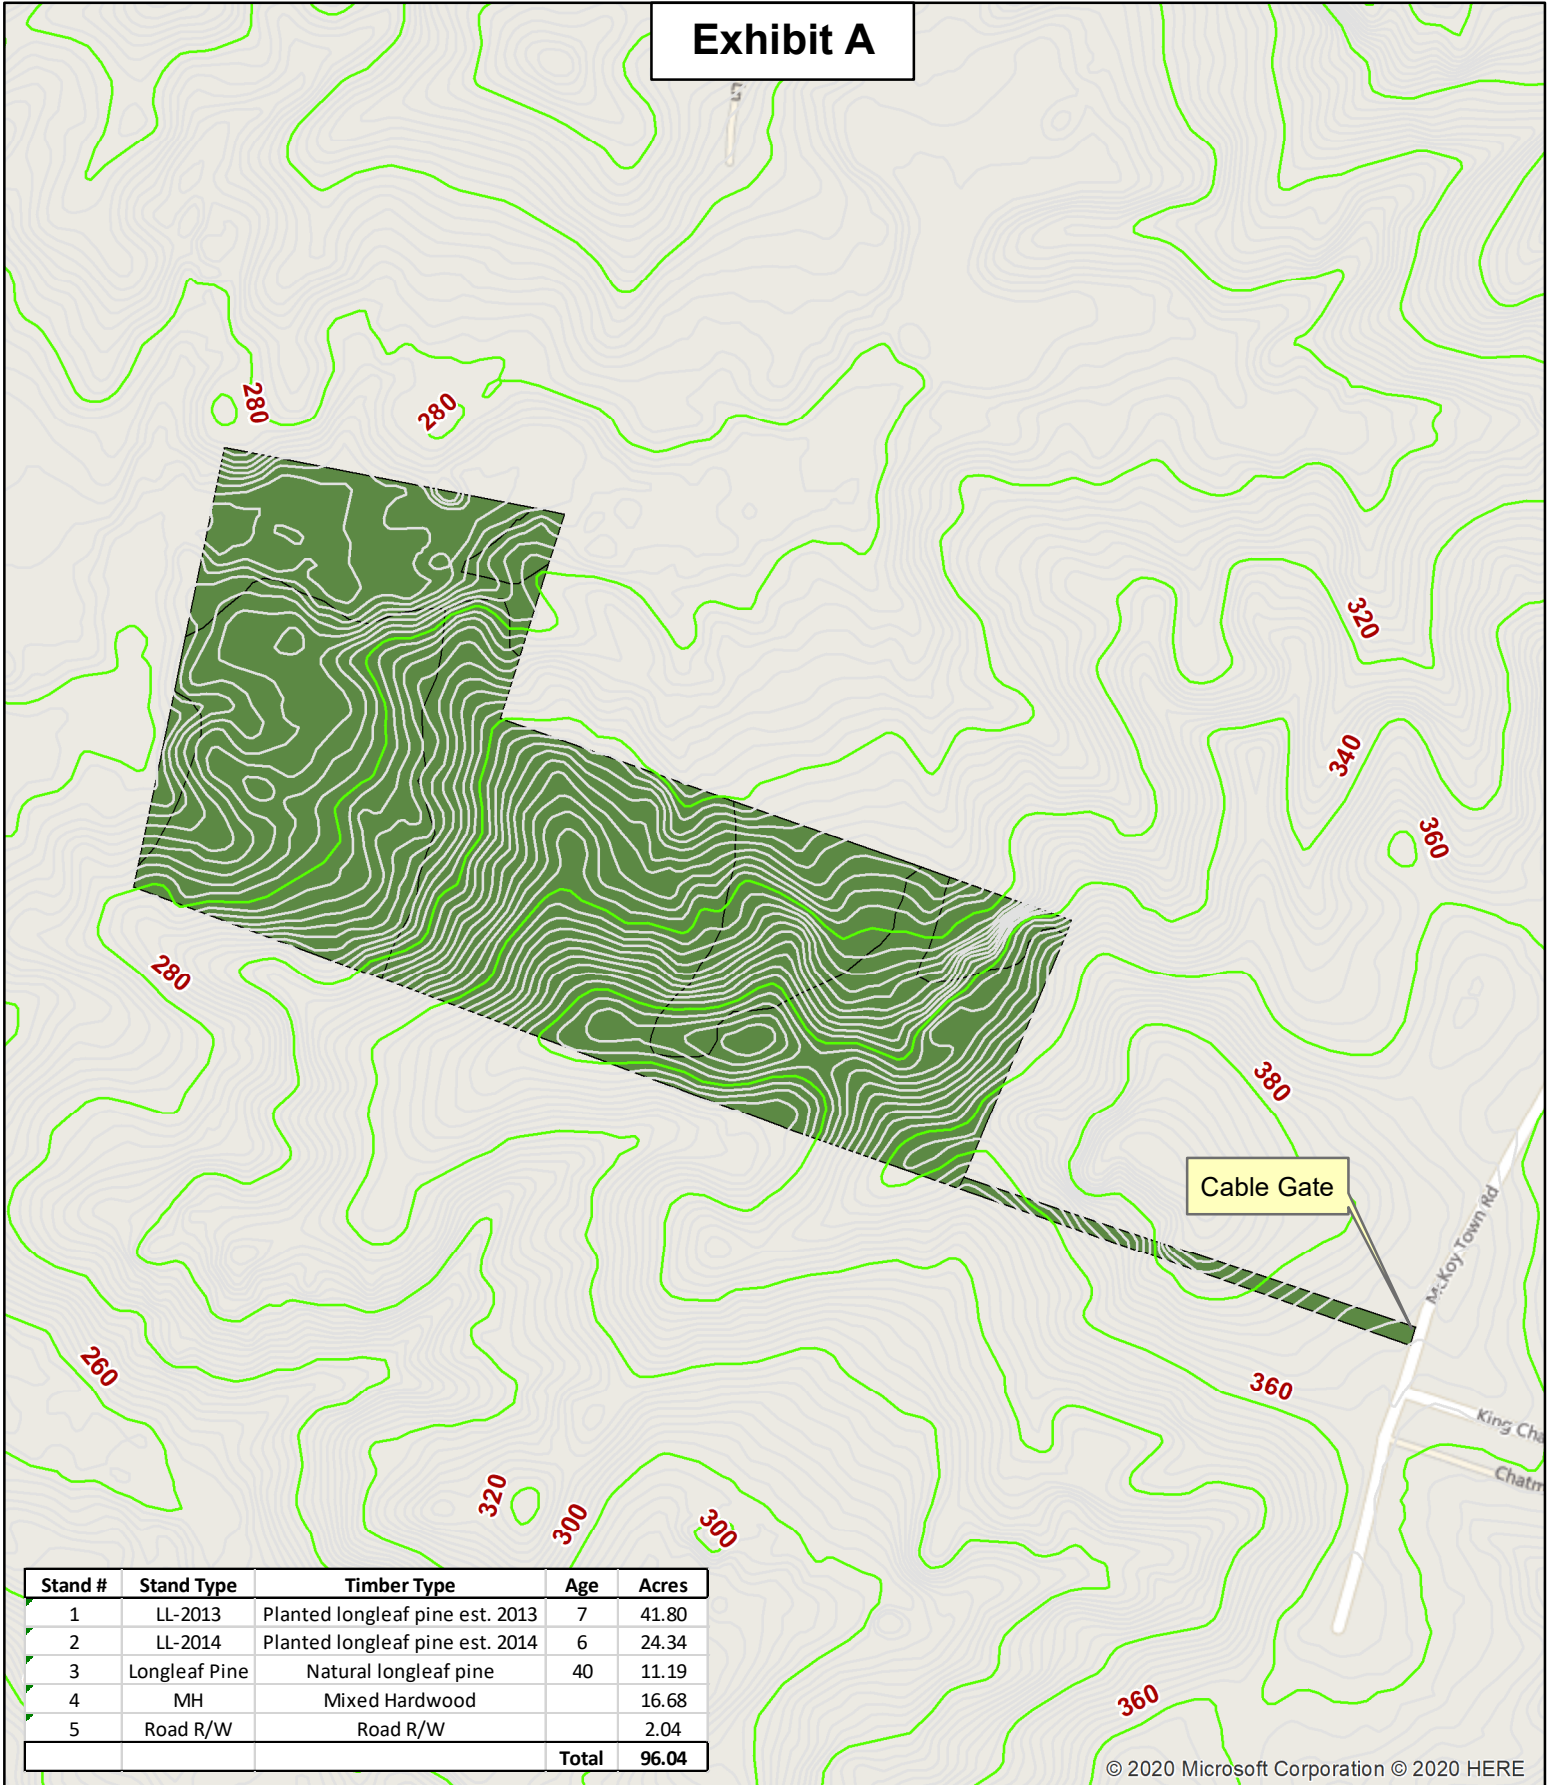

Exhibit A

Stand #	Stand Type	Timber Type	Age	Acres
1	LL-2013	Planted longleaf pine est. 2013	7	41.80
2	LL-2014	Planted longleaf pine est. 2014	6	24.34
3	Longleaf Pine	Natural longleaf pine	40	11.19
4	MH	Mixed Hardwood		16.68
5	Road R/W	Road R/W		2.04
			Total	96.04

© 2020 Microsoft Corporation © 2020 HERE

Kiker Resource Management LLC does not guarantee map scale and accuracy, timber stand information, acreage estimates or any other information.

Topo Map

McCoy Rd Tract
 +/-96 Acres
 Harnett County, NC
 9/9/2020