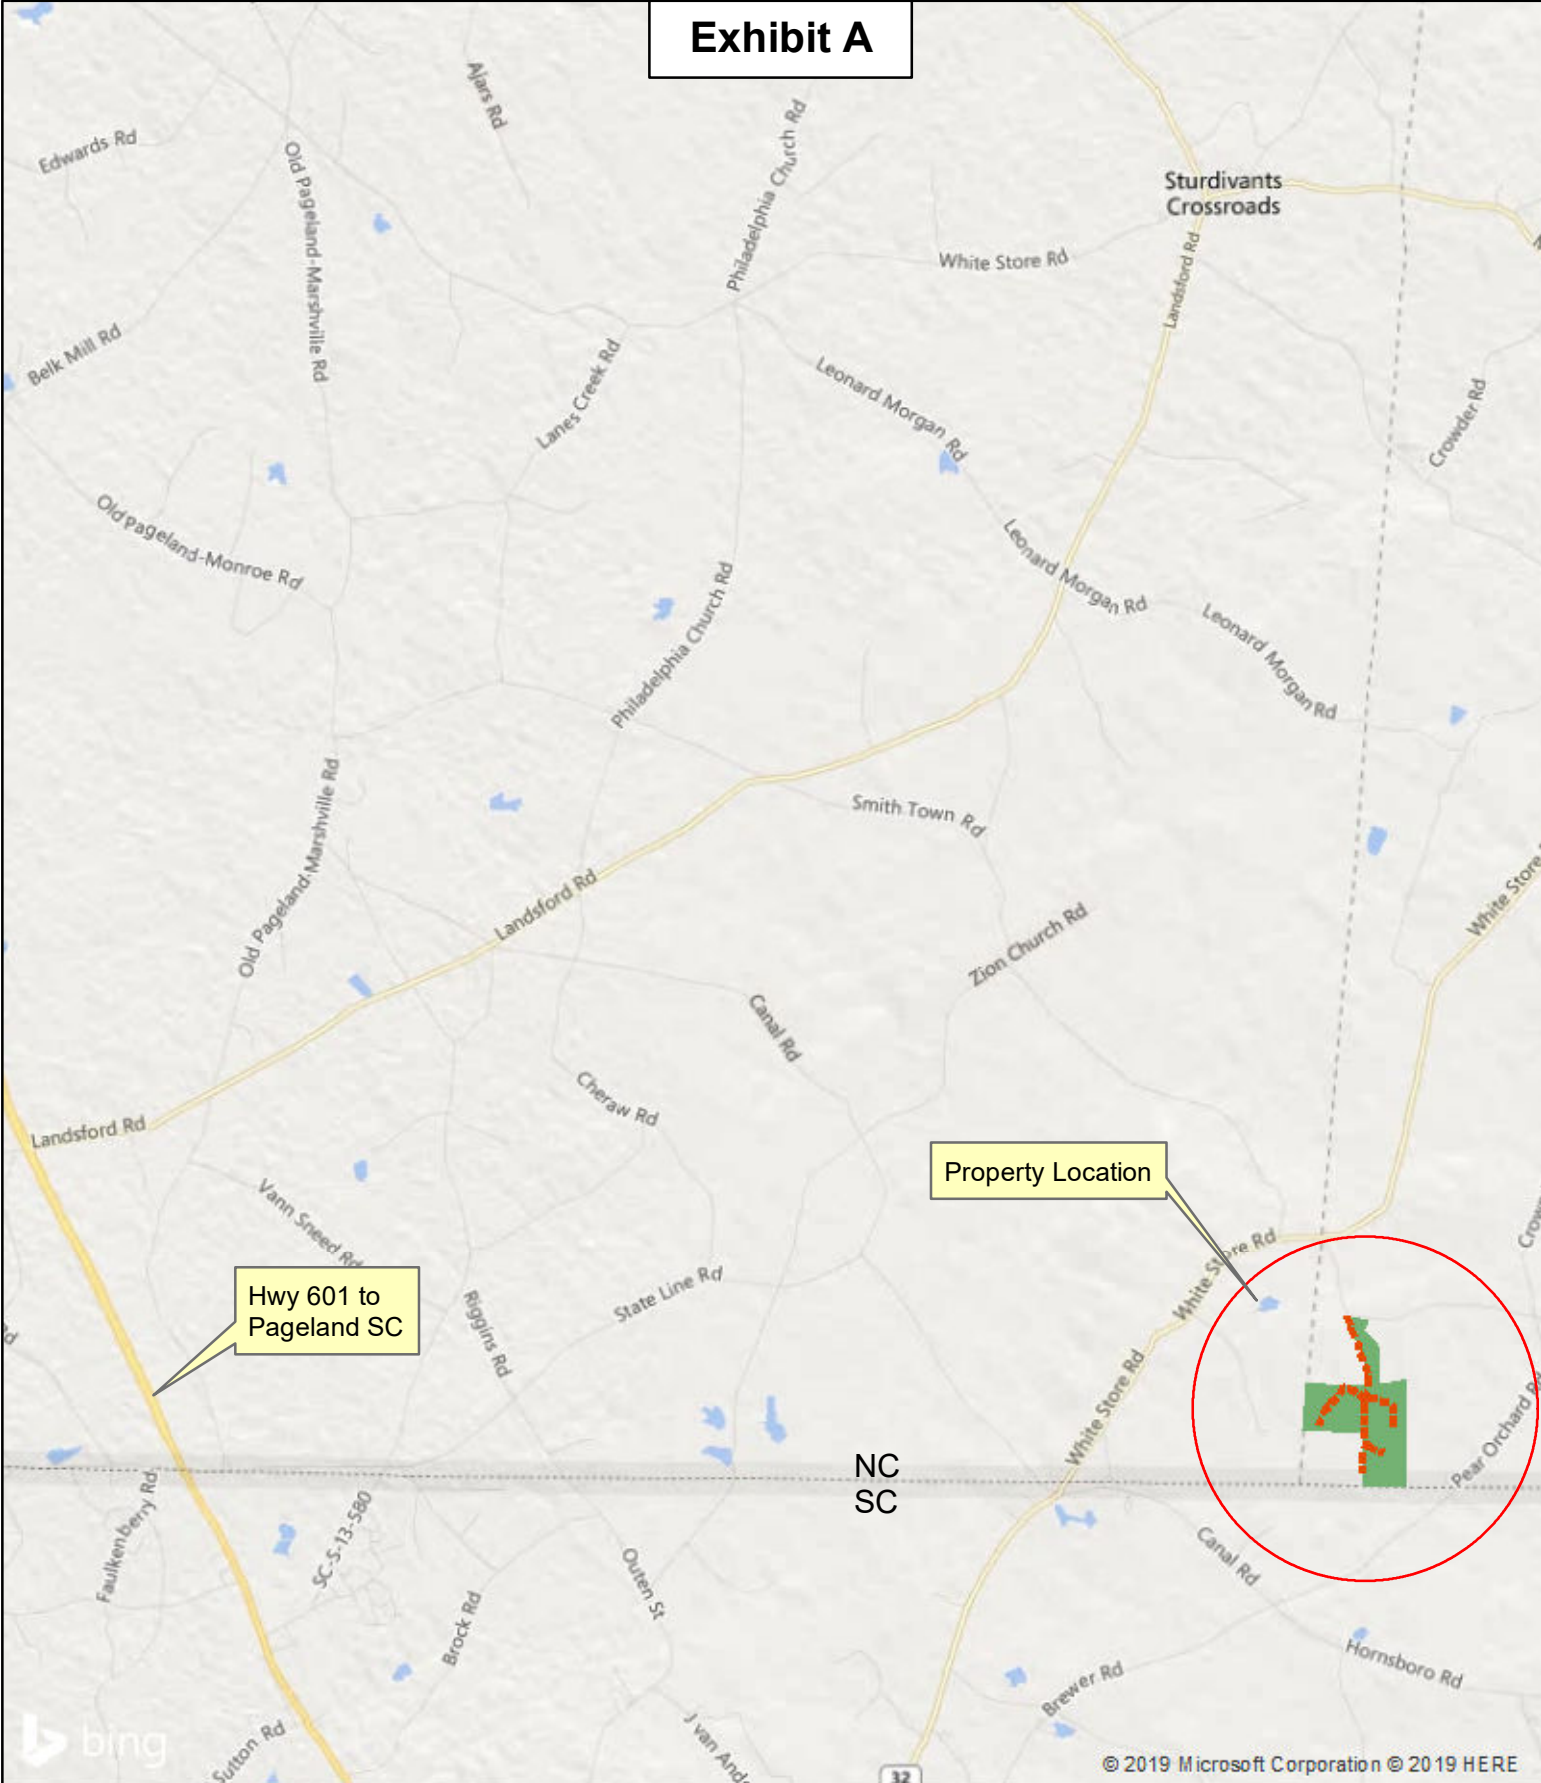

Exhibit A

Kiker Resource Management LLC does not guarantee map scale and accuracy, timber stand information, acreage estimates or any other information depicted on this map.

Location Map

Schrappe Tract
Anson County, NC
9-20-2019