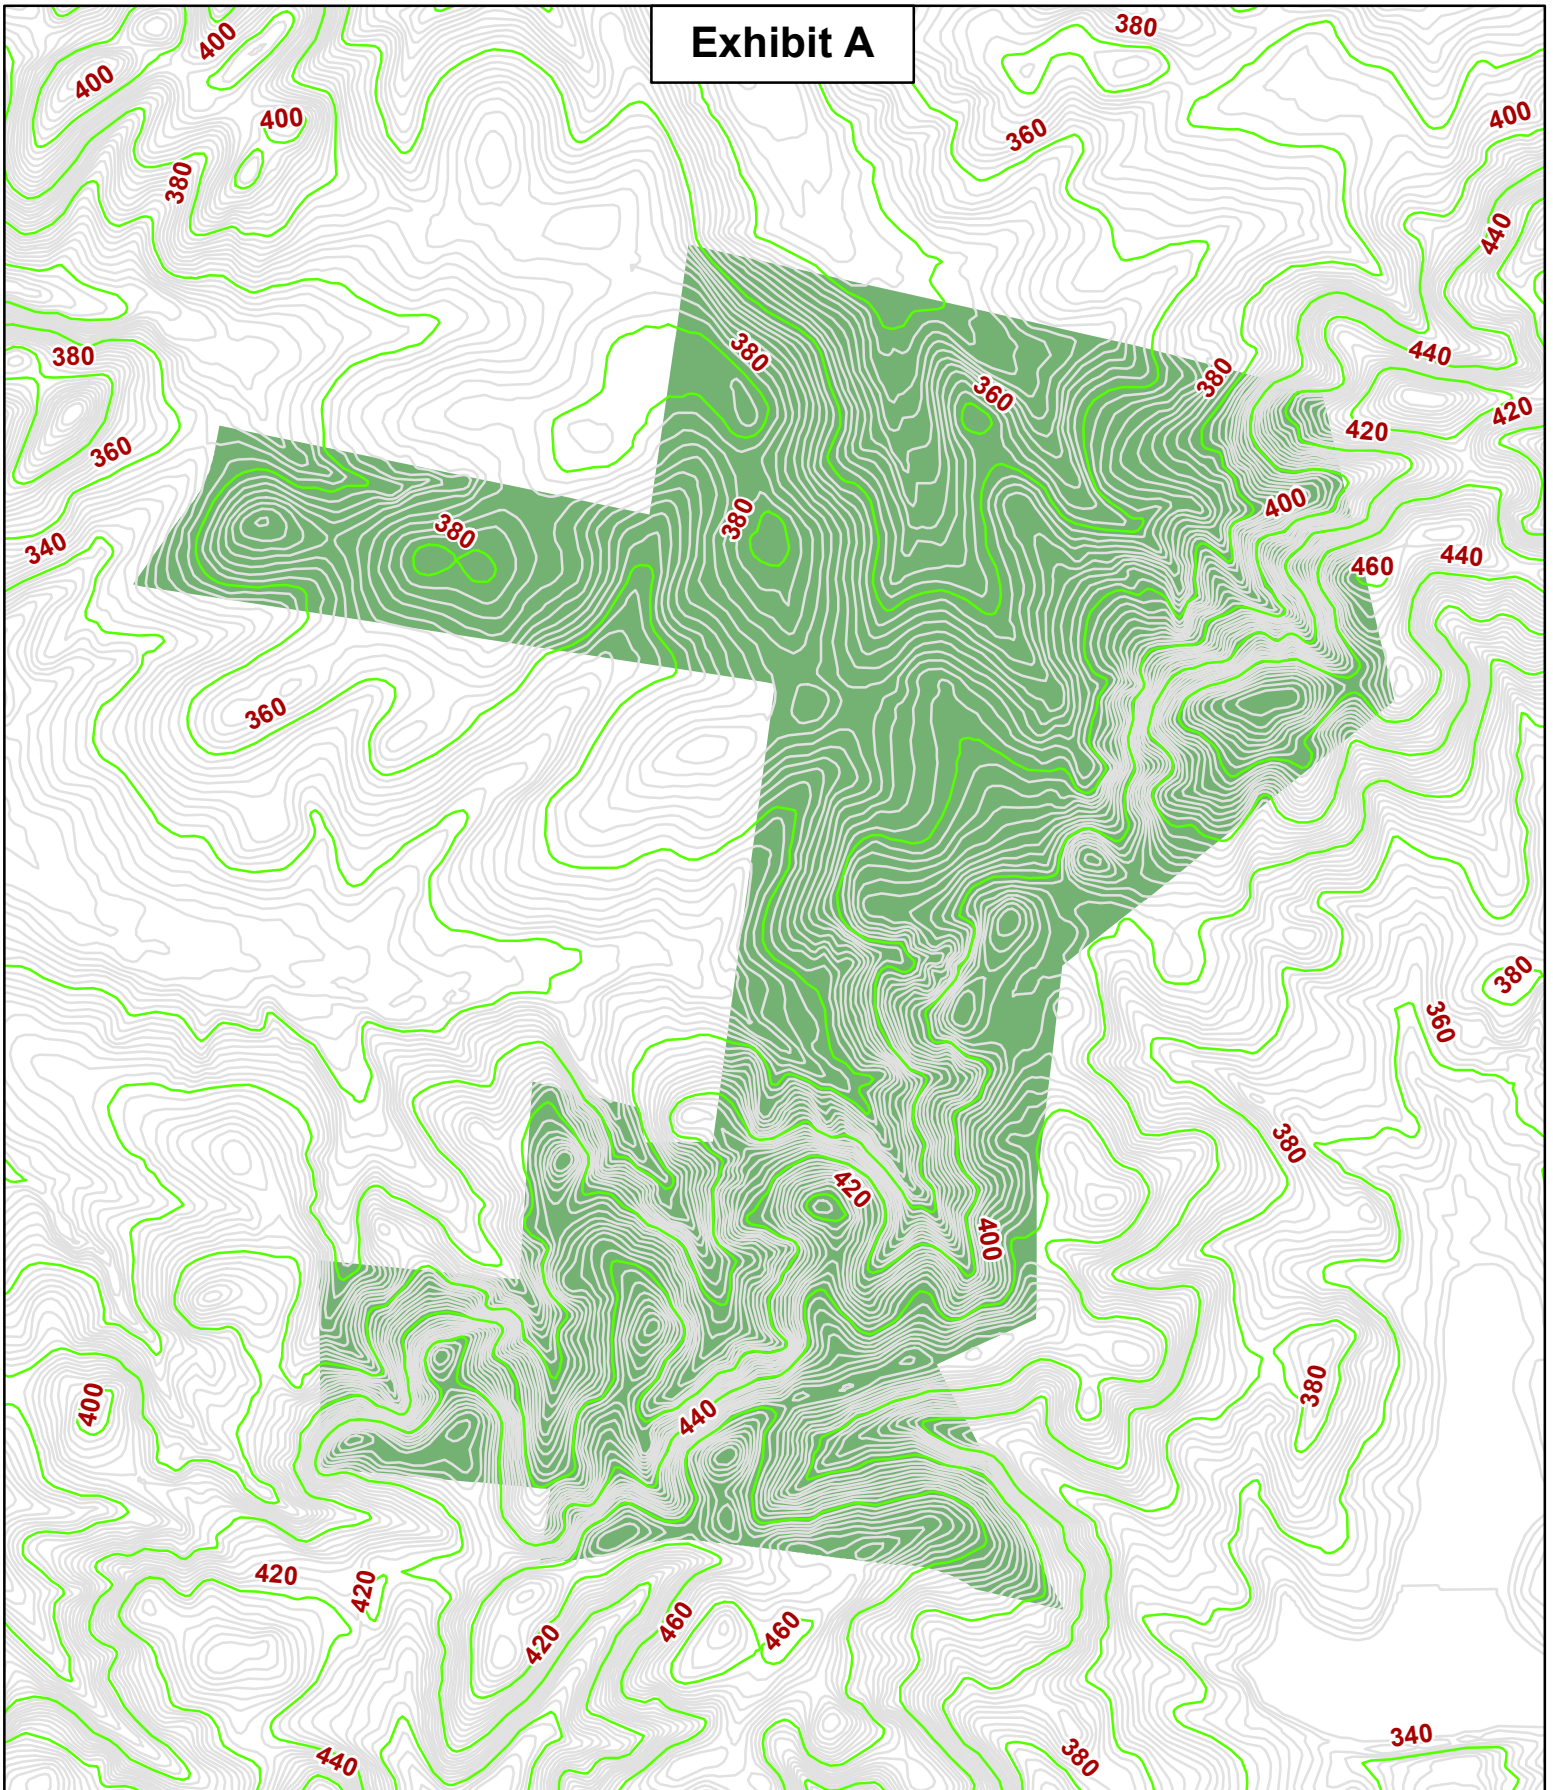

Exhibit A

Topo Map

350 Acre Tract
Anson County, NC
6-17-2018