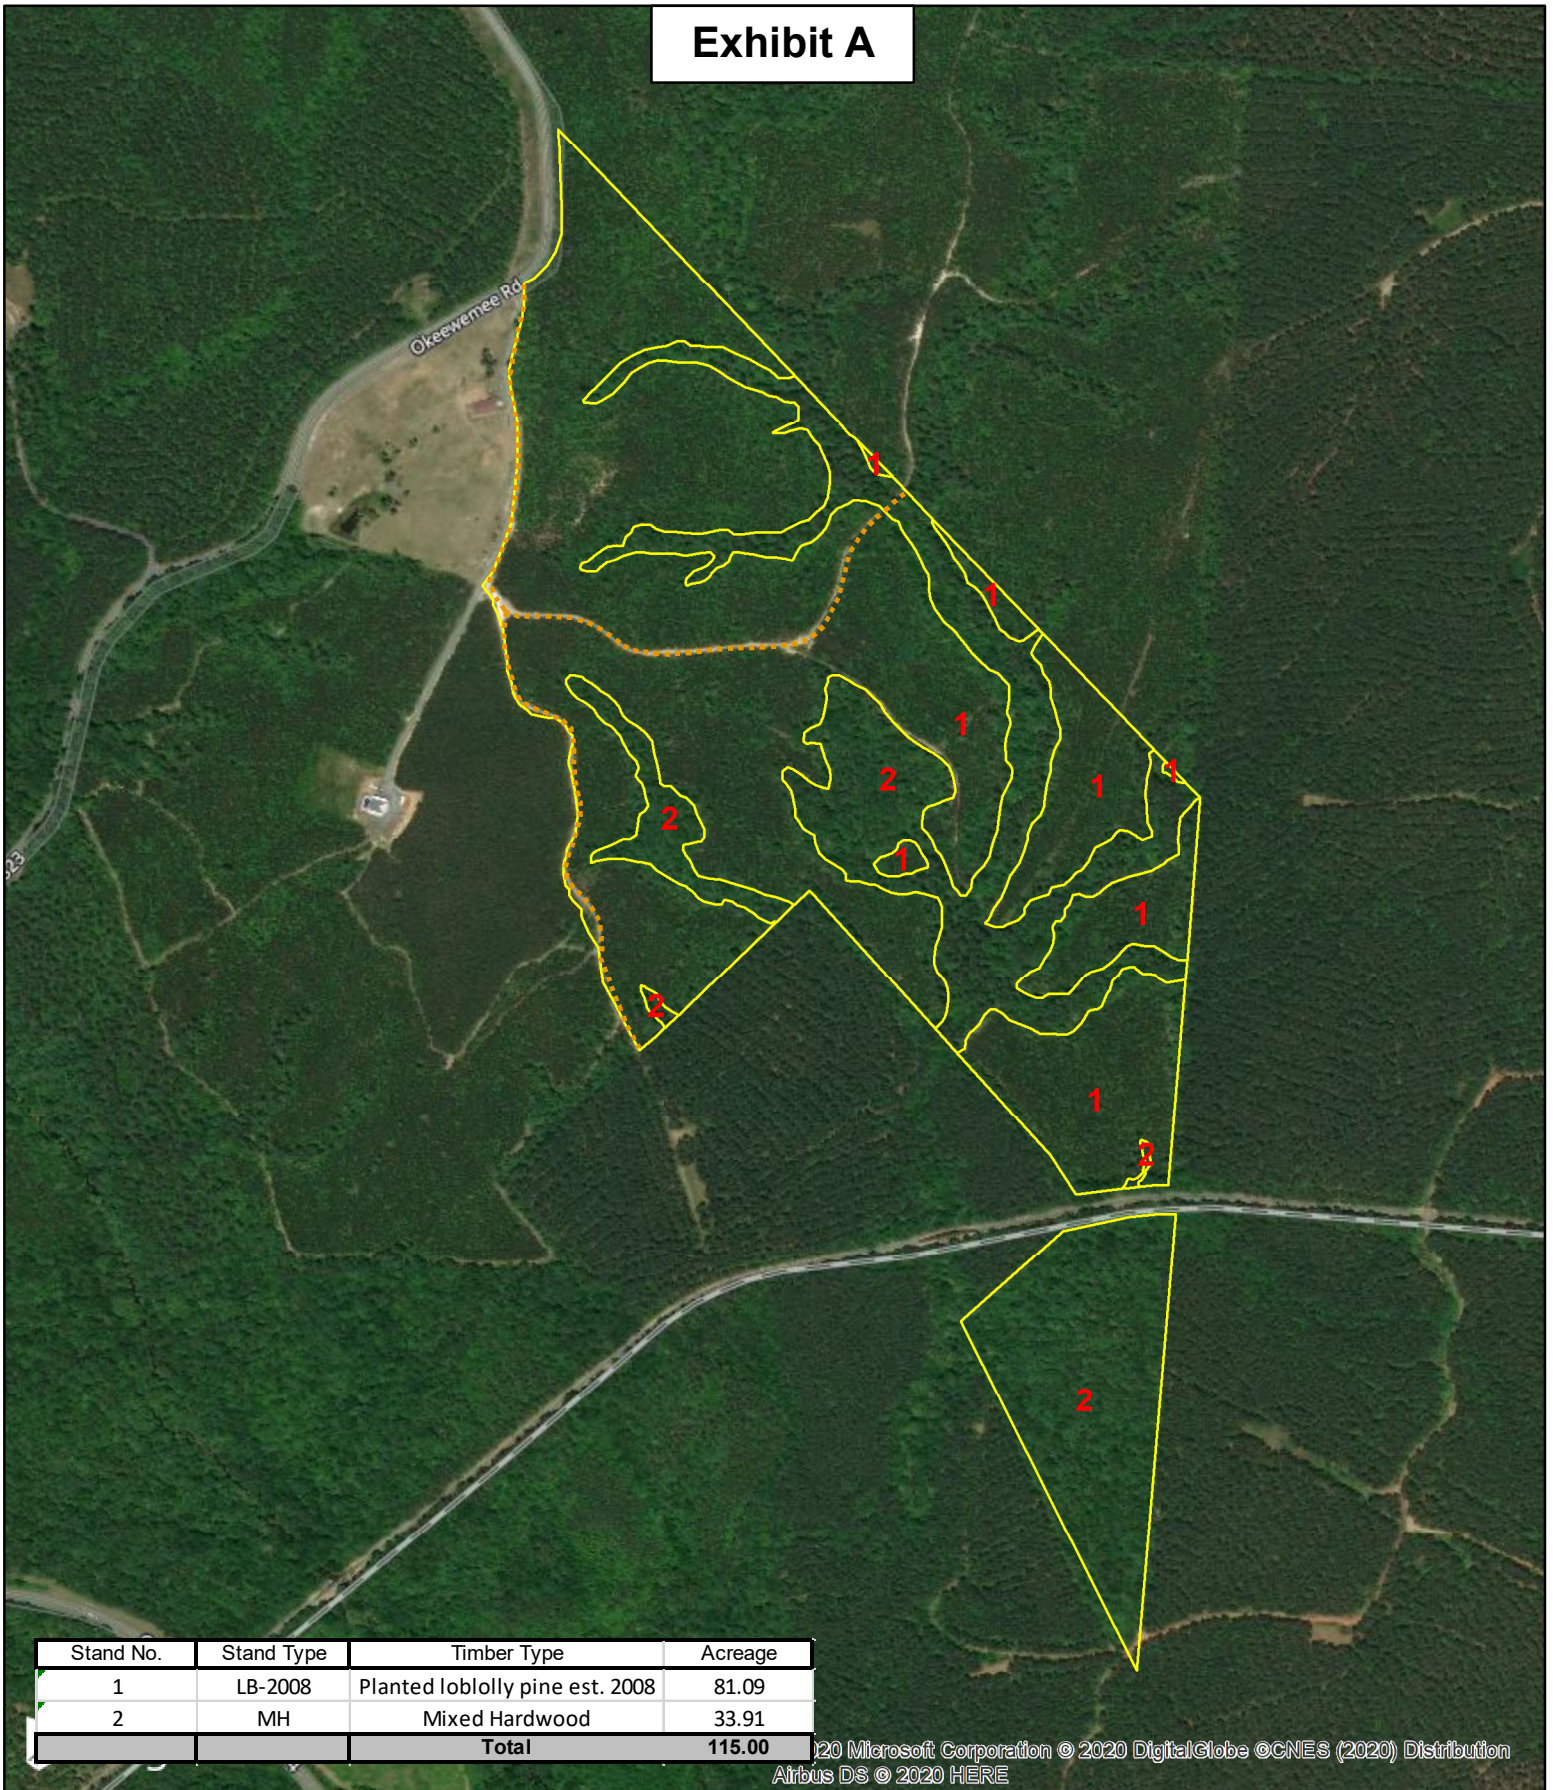

# Exhibit A

Stand No.	Stand Type	Timber Type	Acreage
1	LB-2008	Planted loblolly pine est. 2008	81.09
2	MH	Mixed Hardwood	33.91
<b>Total</b>			<b>115.00</b>

© 2020 Microsoft Corporation © 2020 DigitalGlobe © CNES (2020) Distribution Airbus DS © 2020 HERE

Kiker Resource Management LLC does not guarantee map scale and accuracy, timber stand information, acreage estimates or any other information.

## Real Estate Map

Keisler Tract  
 +/-115 Acres  
 Montgomery County, NC  
 6-11-2019