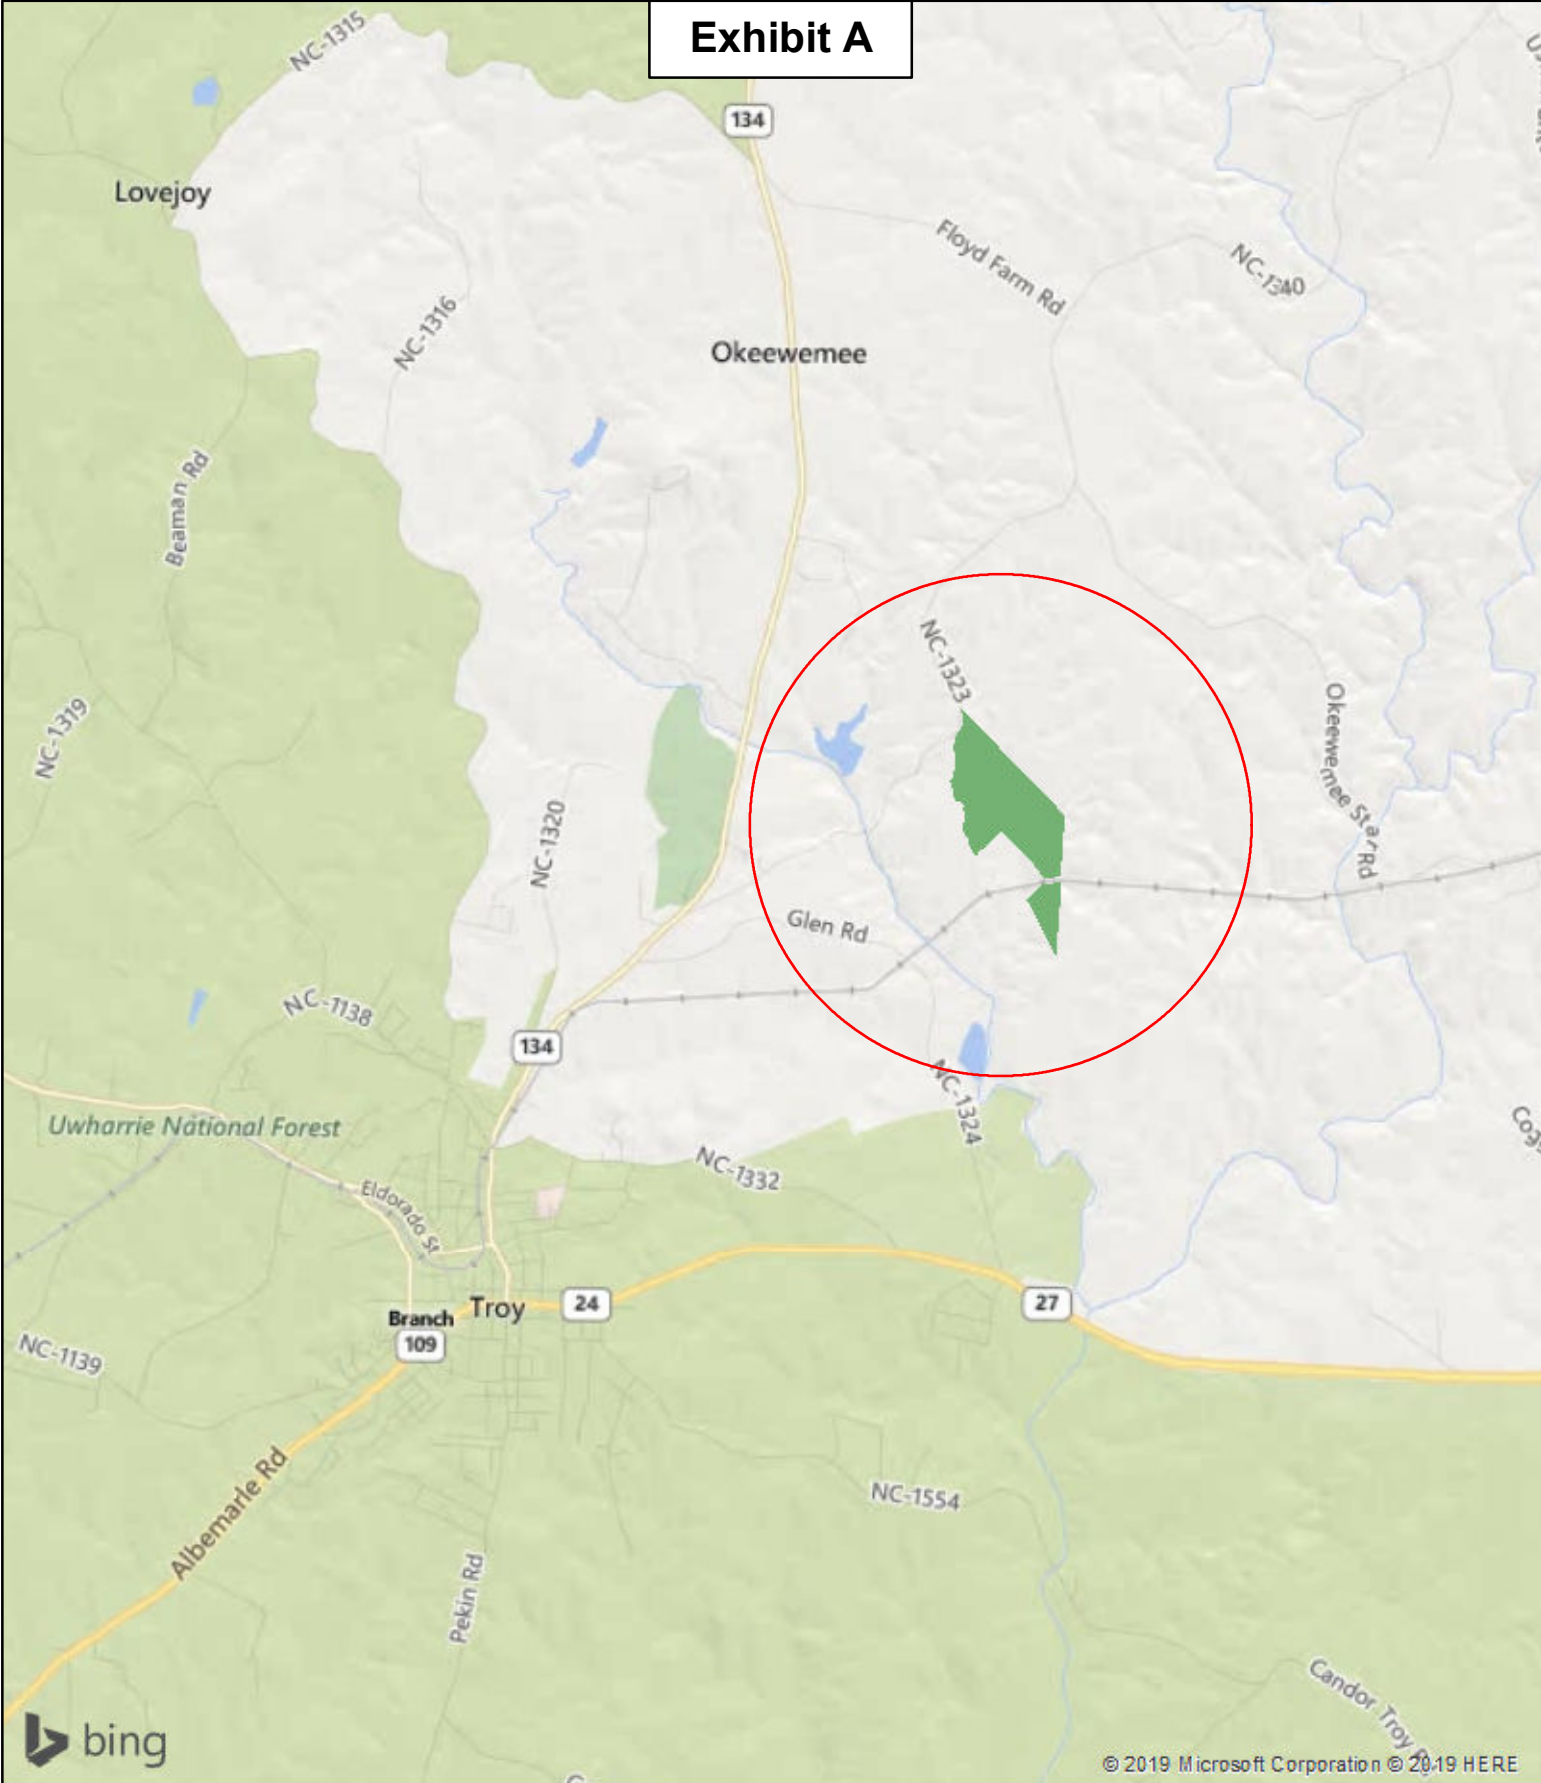

Exhibit A

© 2019 Microsoft Corporation © 2019 HERE

Location Map

Keisler Tract
+/- 115 Acres
Montgomery County, NC
6-10-2019