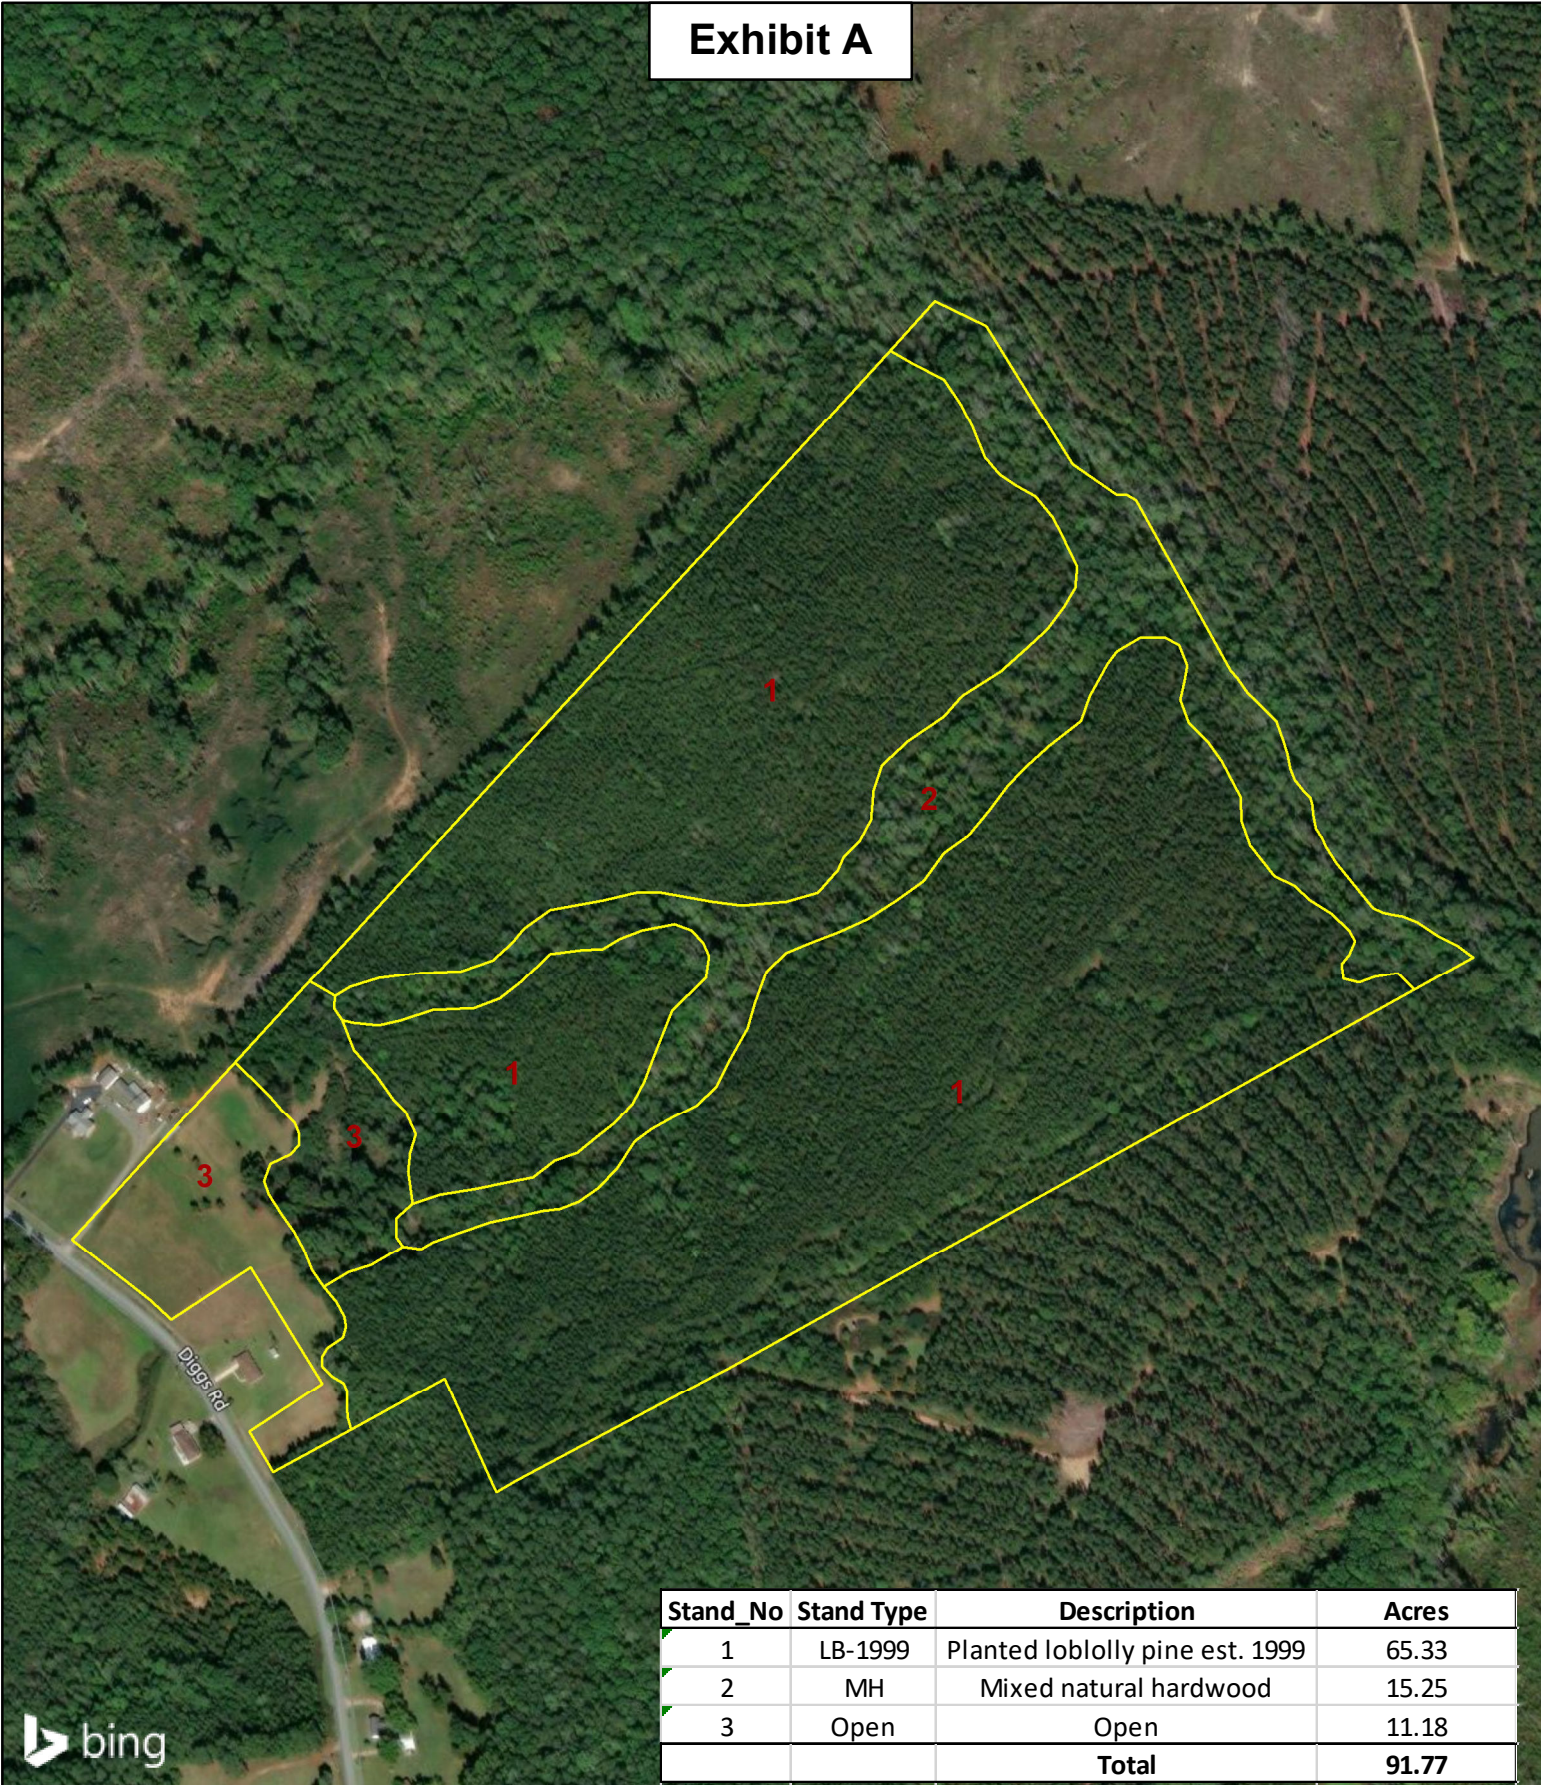

Exhibit A

Stand_No	Stand Type	Description	Acres
1	LB-1999	Planted loblolly pine est. 1999	65.33
2	MH	Mixed natural hardwood	15.25
3	Open	Open	11.18
Total			91.77

Real Estate Map

Diggs Rd Tract
 Anson County, NC
 4-18-2018