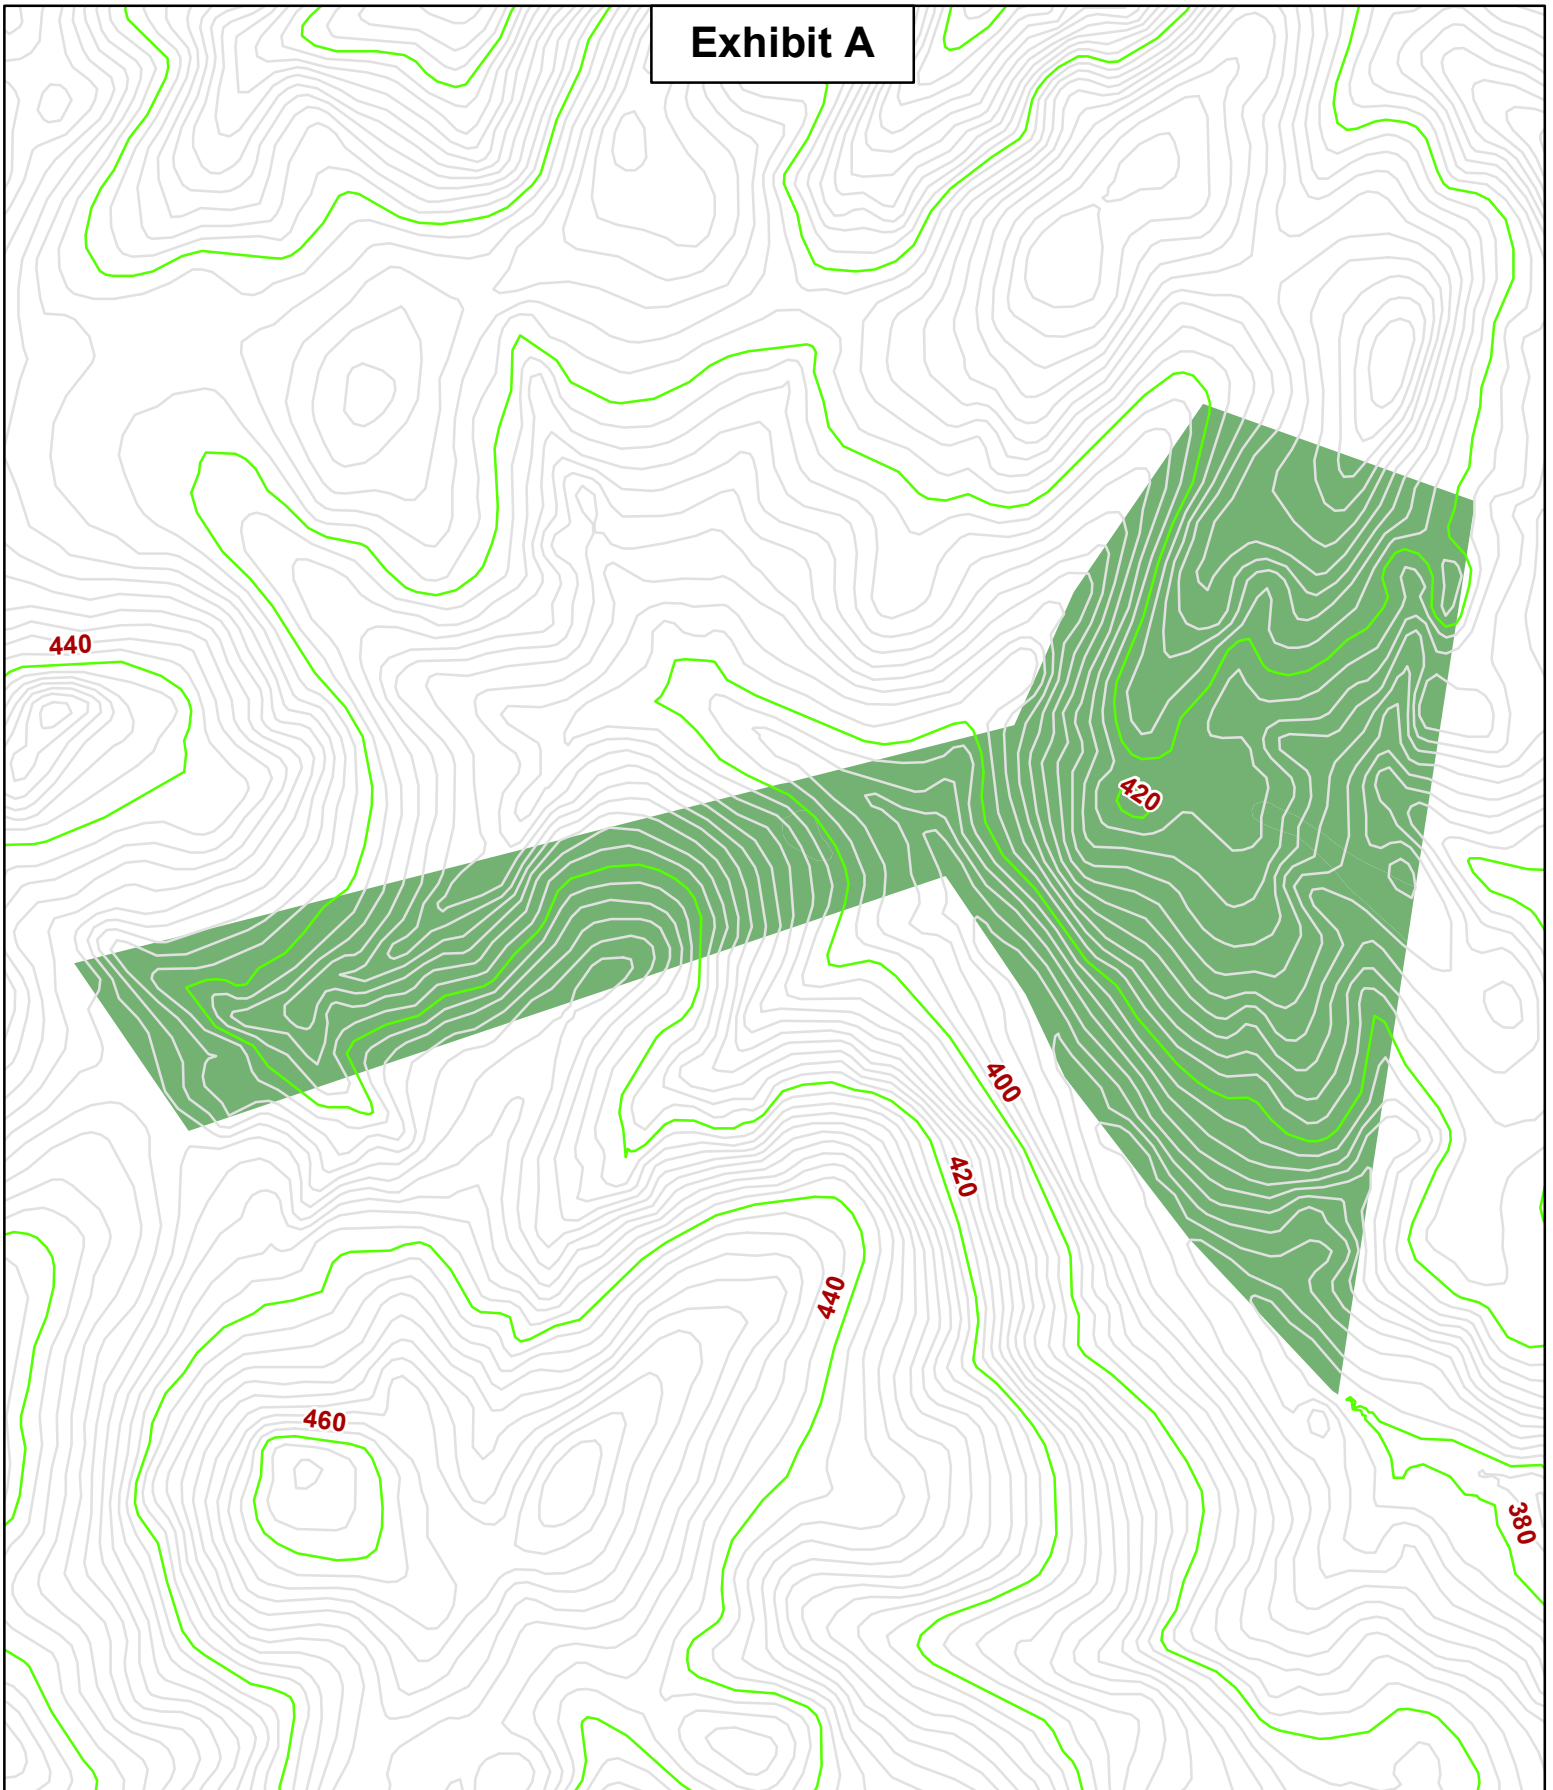

Exhibit A

Kiker Resource Management LLC and Seller do not guarantee map scale and accuracy, timber stand information, acreage estimates or any other information.

Topo Map

Hornsboro Rd Tract
+/-42 Acres
Anson County, NC
3-8-2018