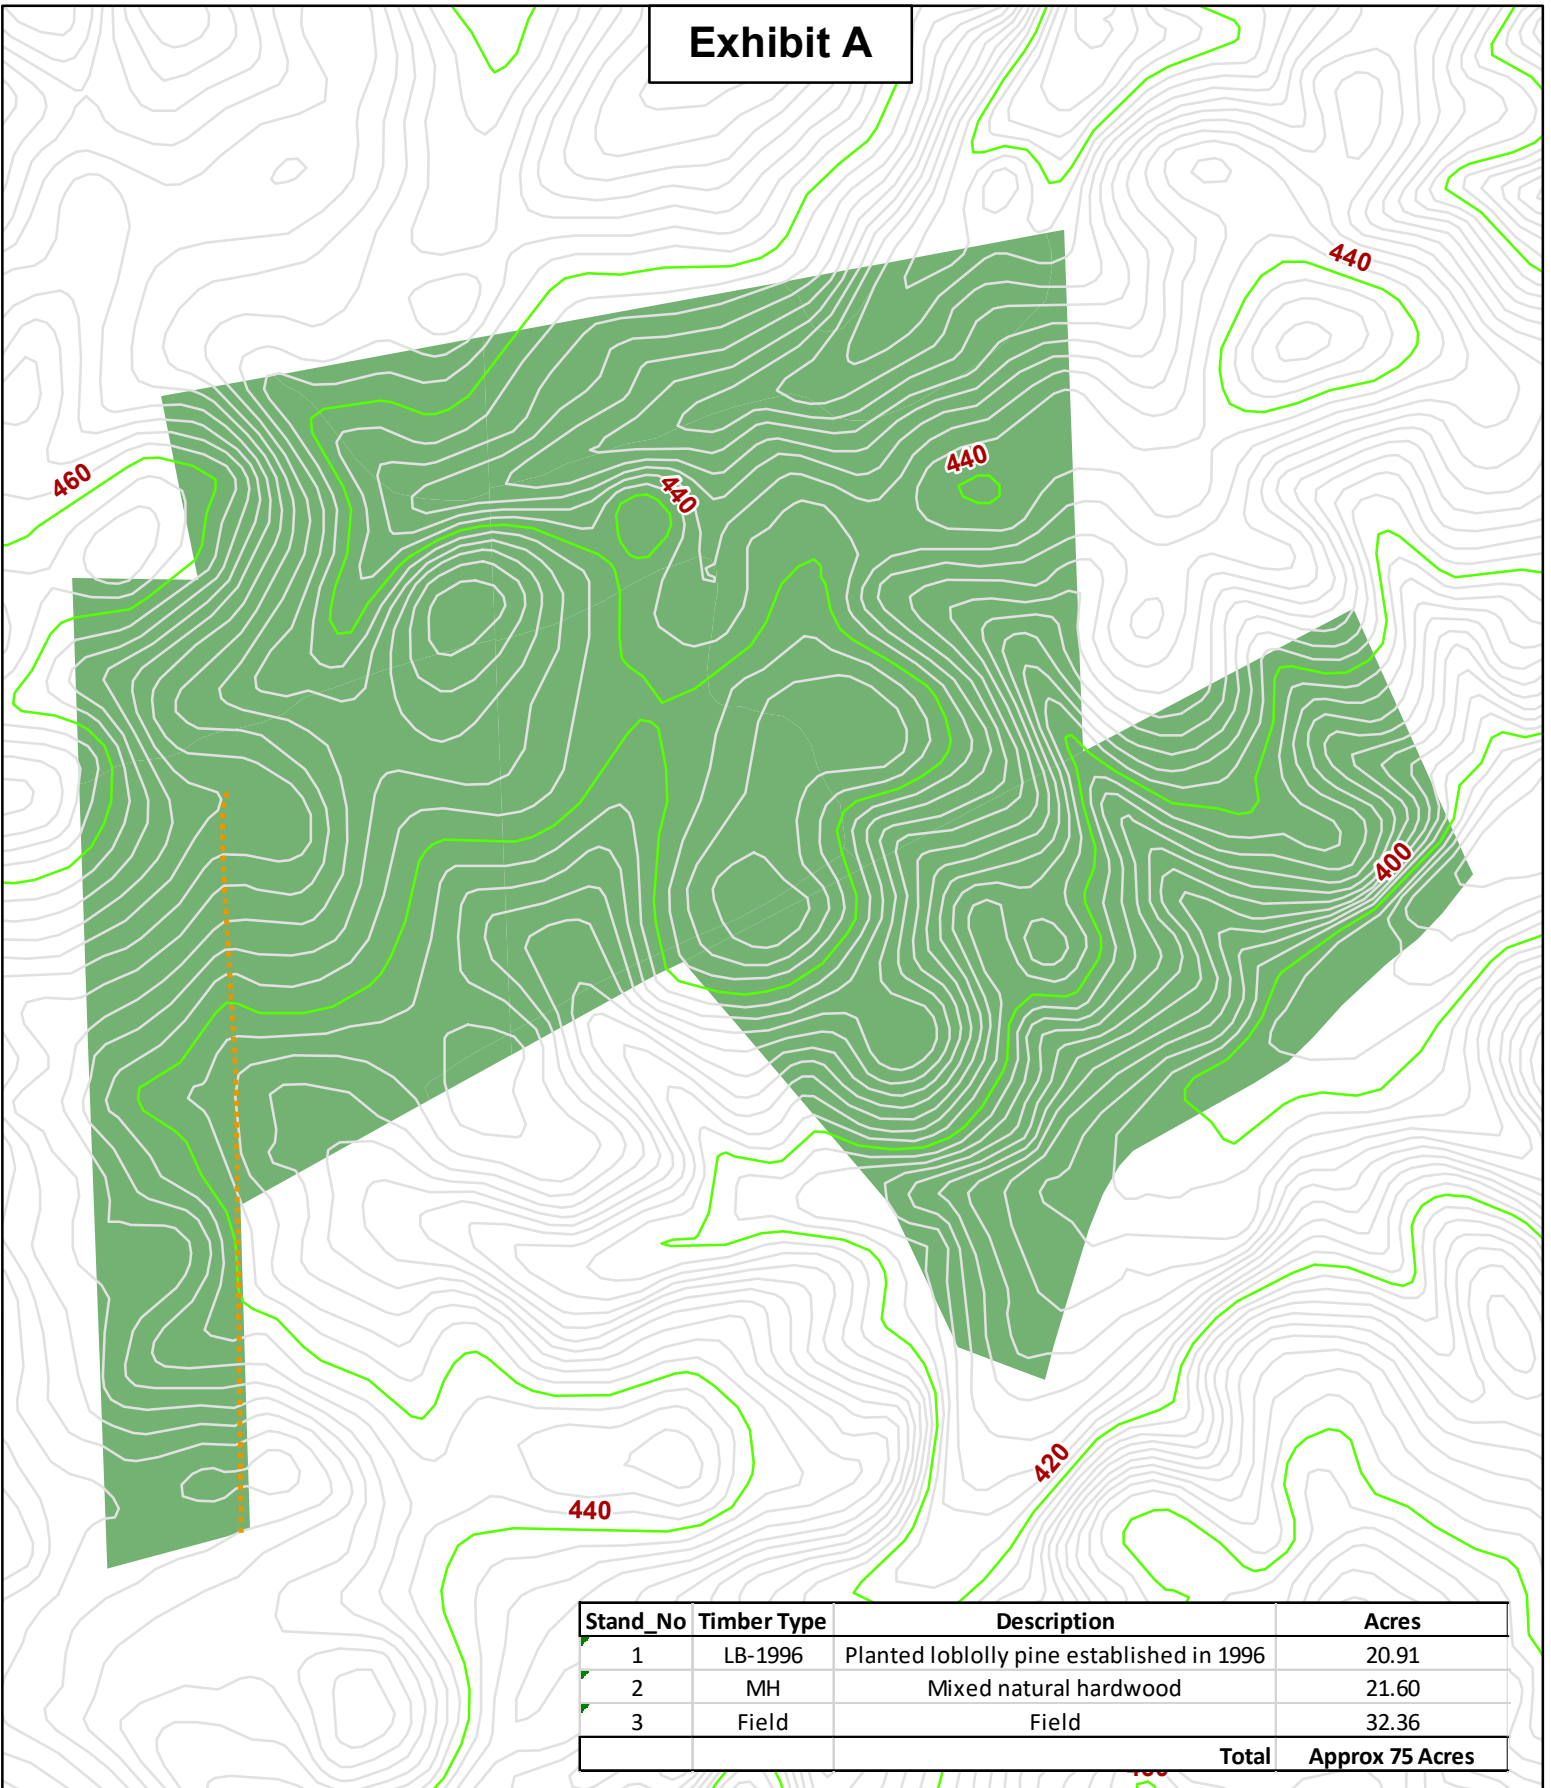

Exhibit A

Stand_No	Timber Type	Description	Acres
1	LB-1996	Planted loblolly pine established in 1996	20.91
2	MH	Mixed natural hardwood	21.60
3	Field	Field	32.36
Total			Approx 75 Acres

Topo Map

Hopewell Church Rd 75 Acre
 +/-75 Acres
 Anson County, NC
 3-13-2018