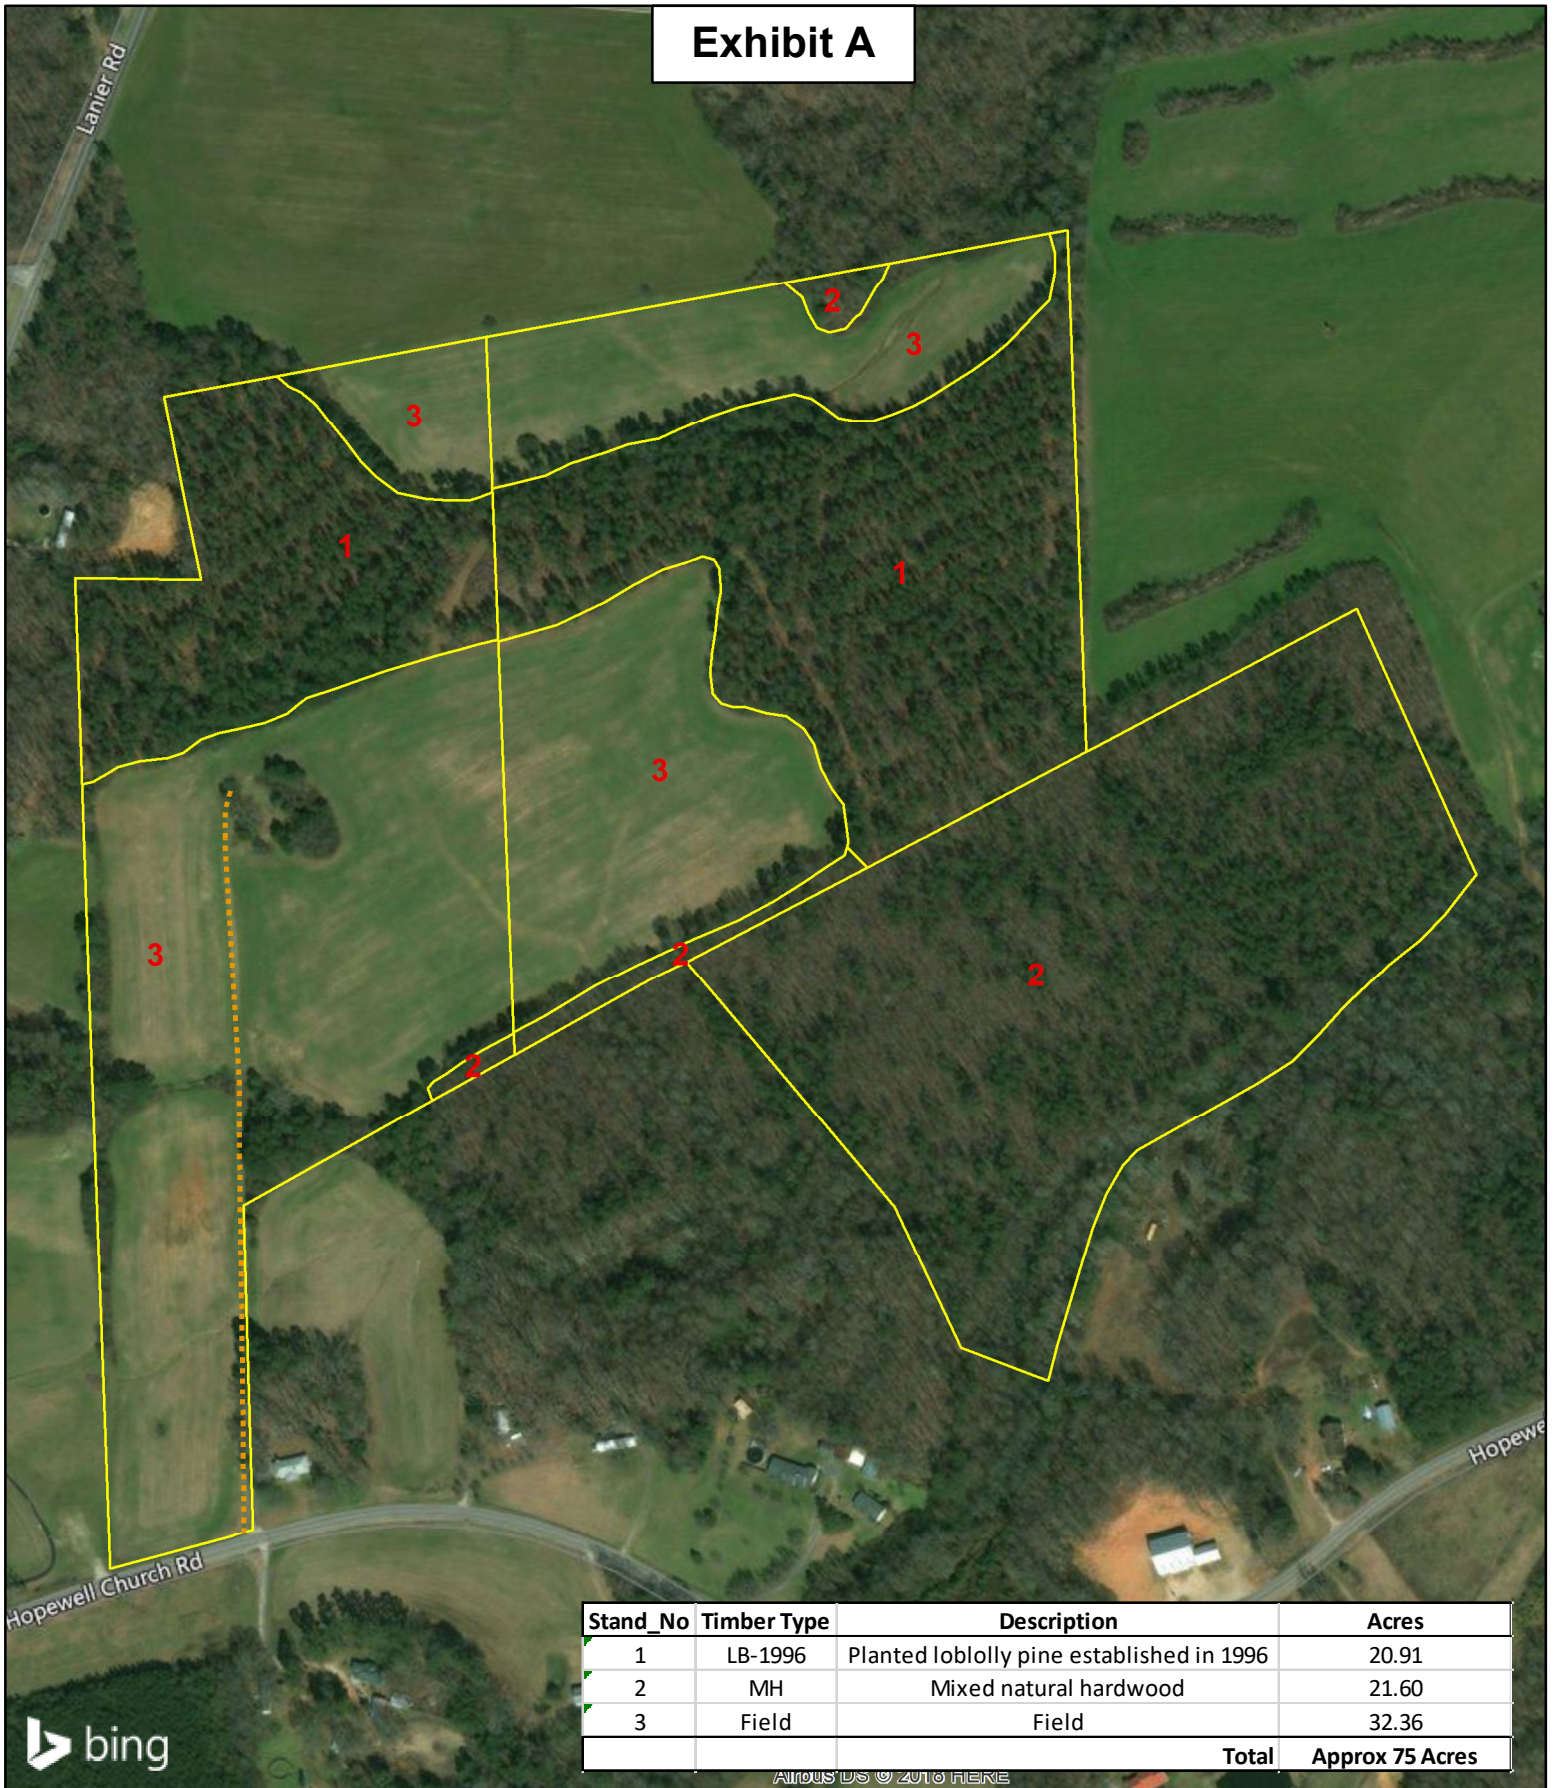

Exhibit A

AIRPHOTOS © 2018 HERE

Real Estate Map

Hopewell Church Rd 75 Acre
 +/-75 Acres
 Anson County, NC
 3-13-2018