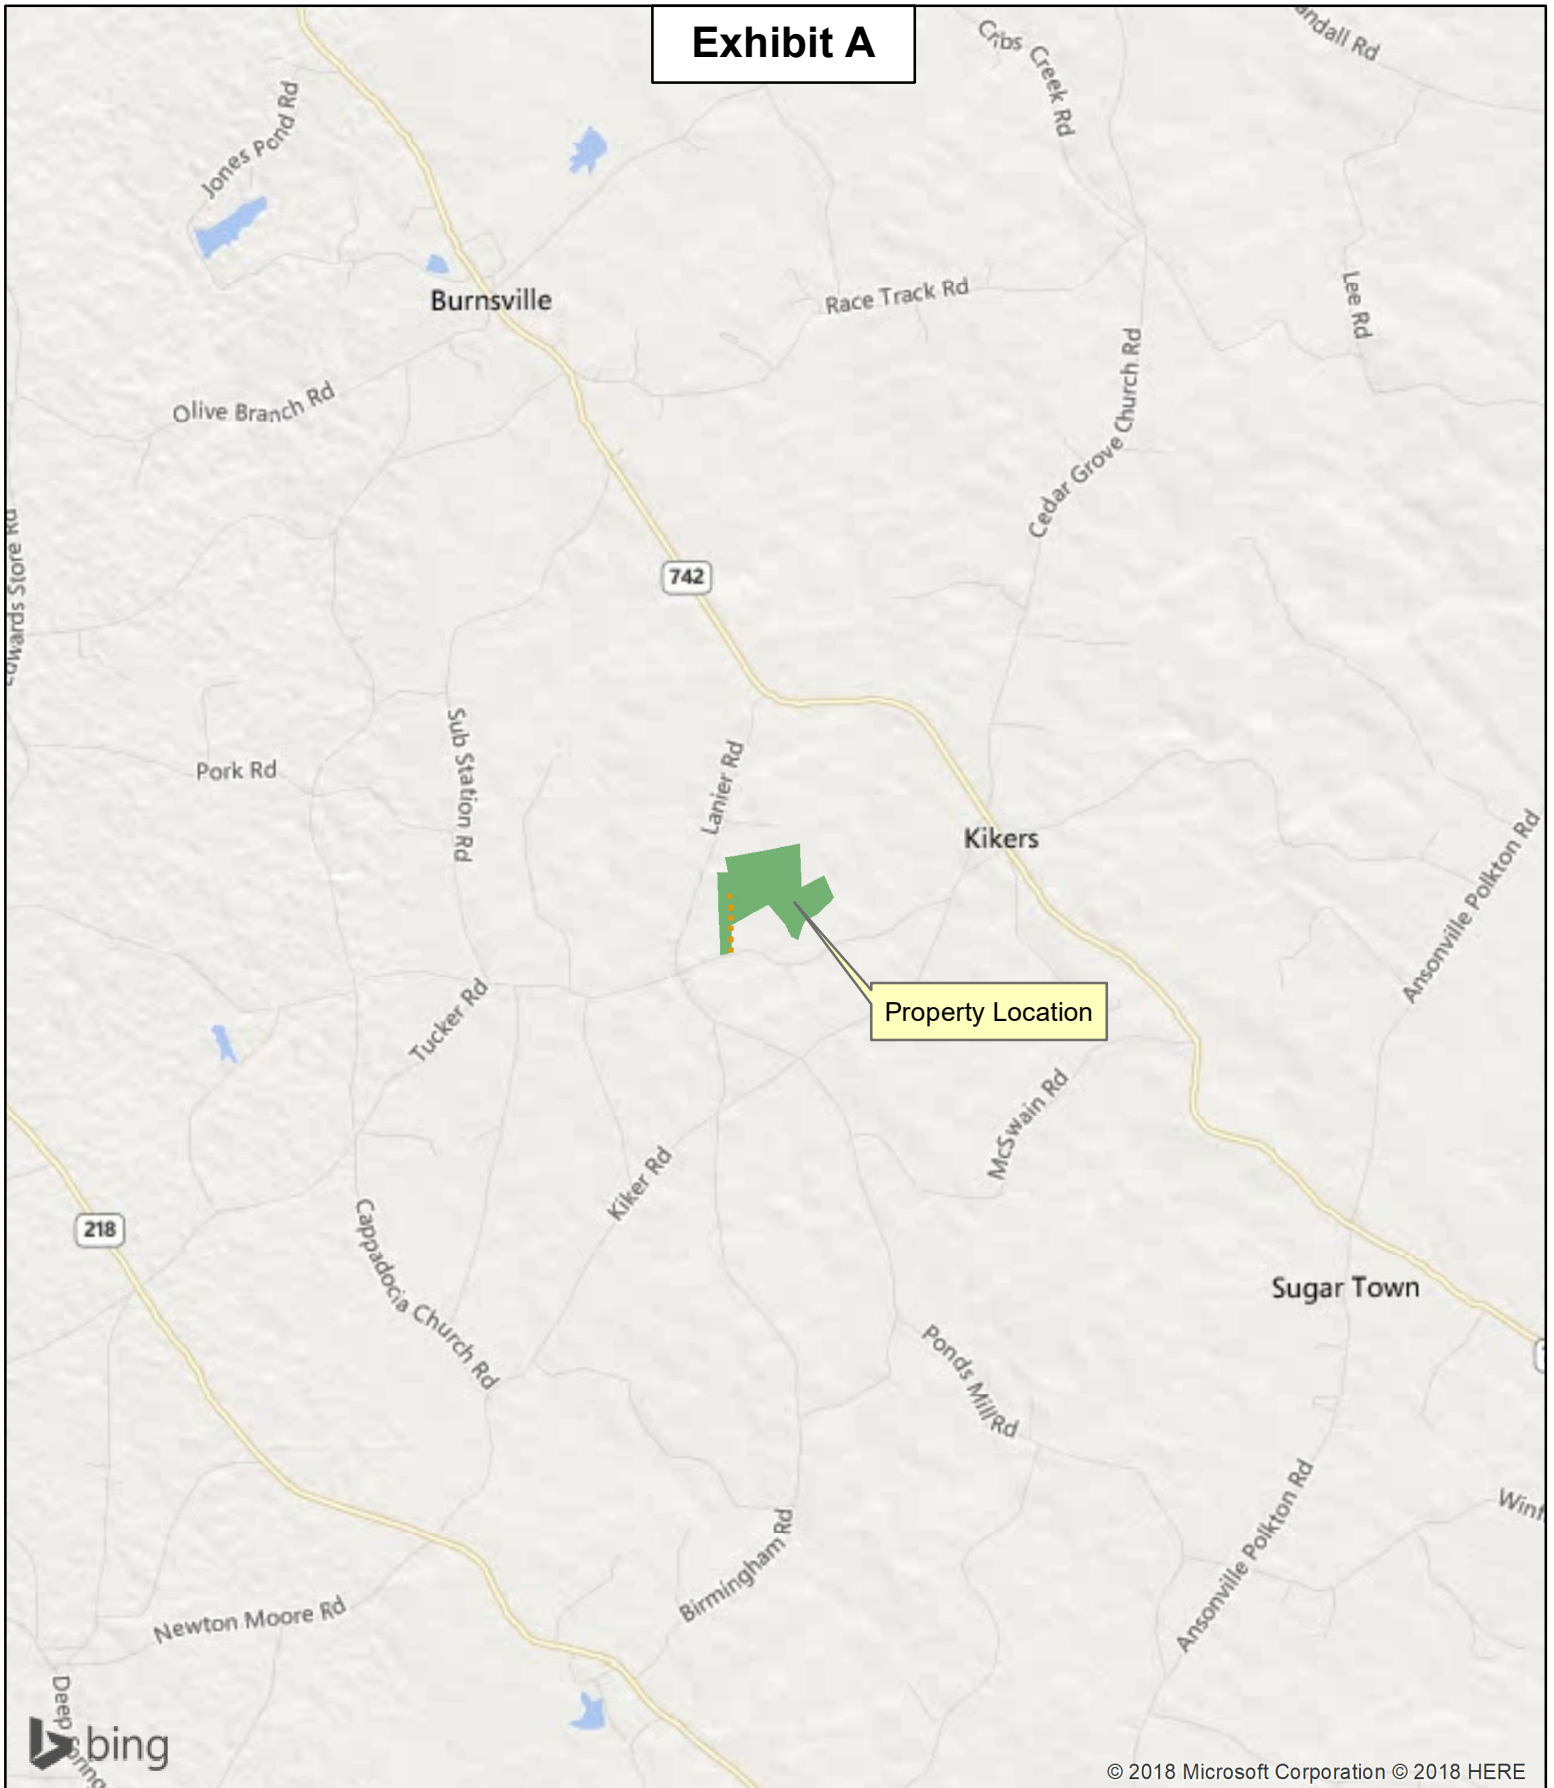

# Exhibit A

5,100 2,550 0 5,100 Feet

## Location Map

Hopewell Church Rd 75 Acre  
+/-75 Acres  
Anson County, NC  
3-13-2018