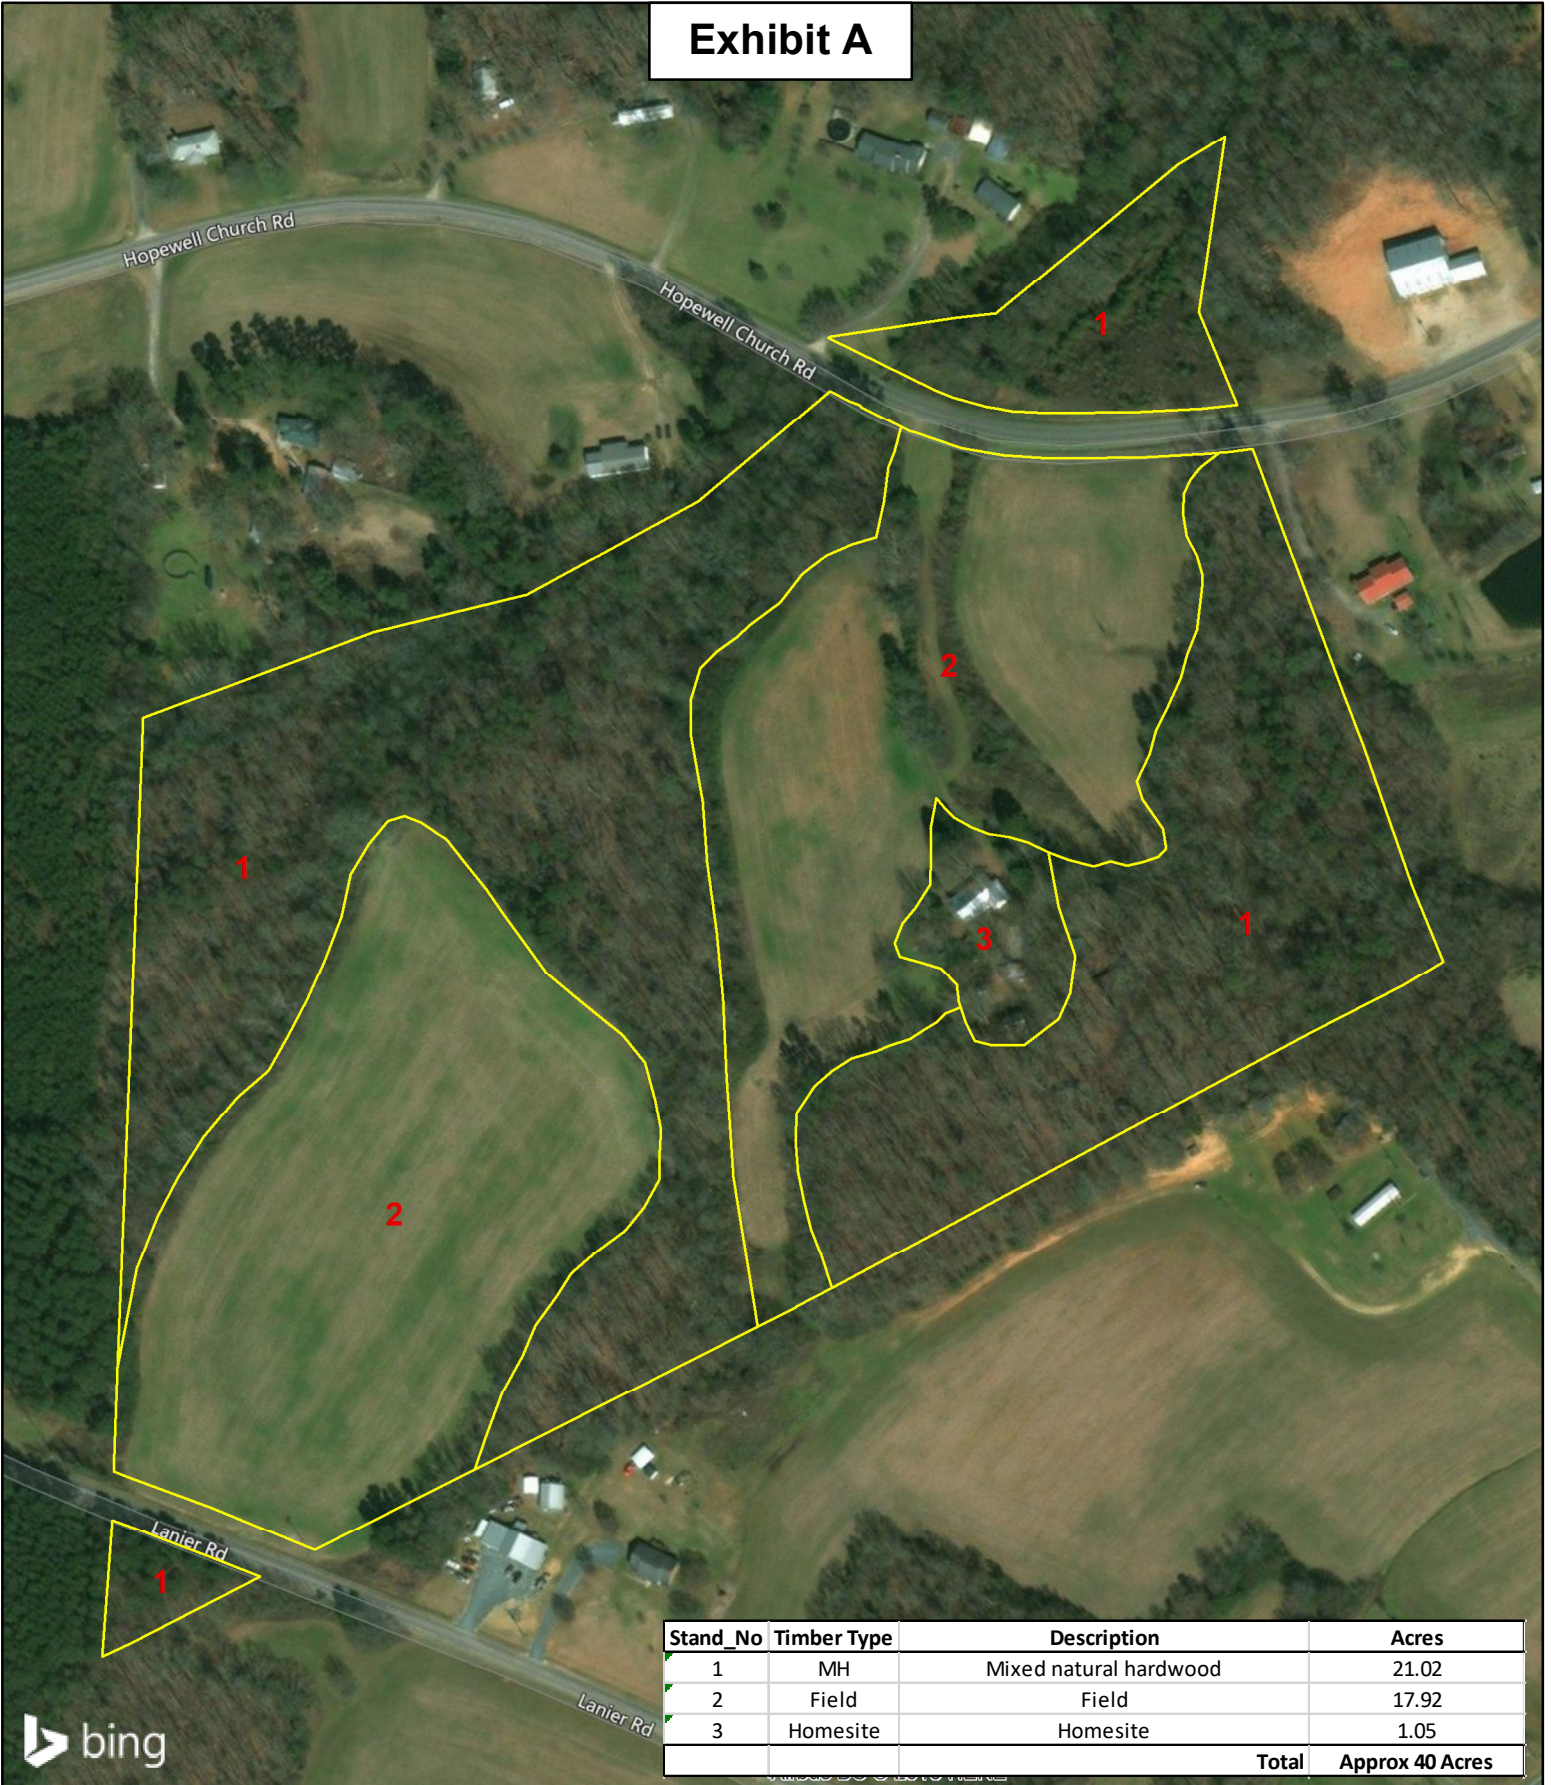

Exhibit A

Real Estate Map

Hopewell Church Rd 40 Acre
 +/-40 Acres
 Anson County, NC
 3-13-2018