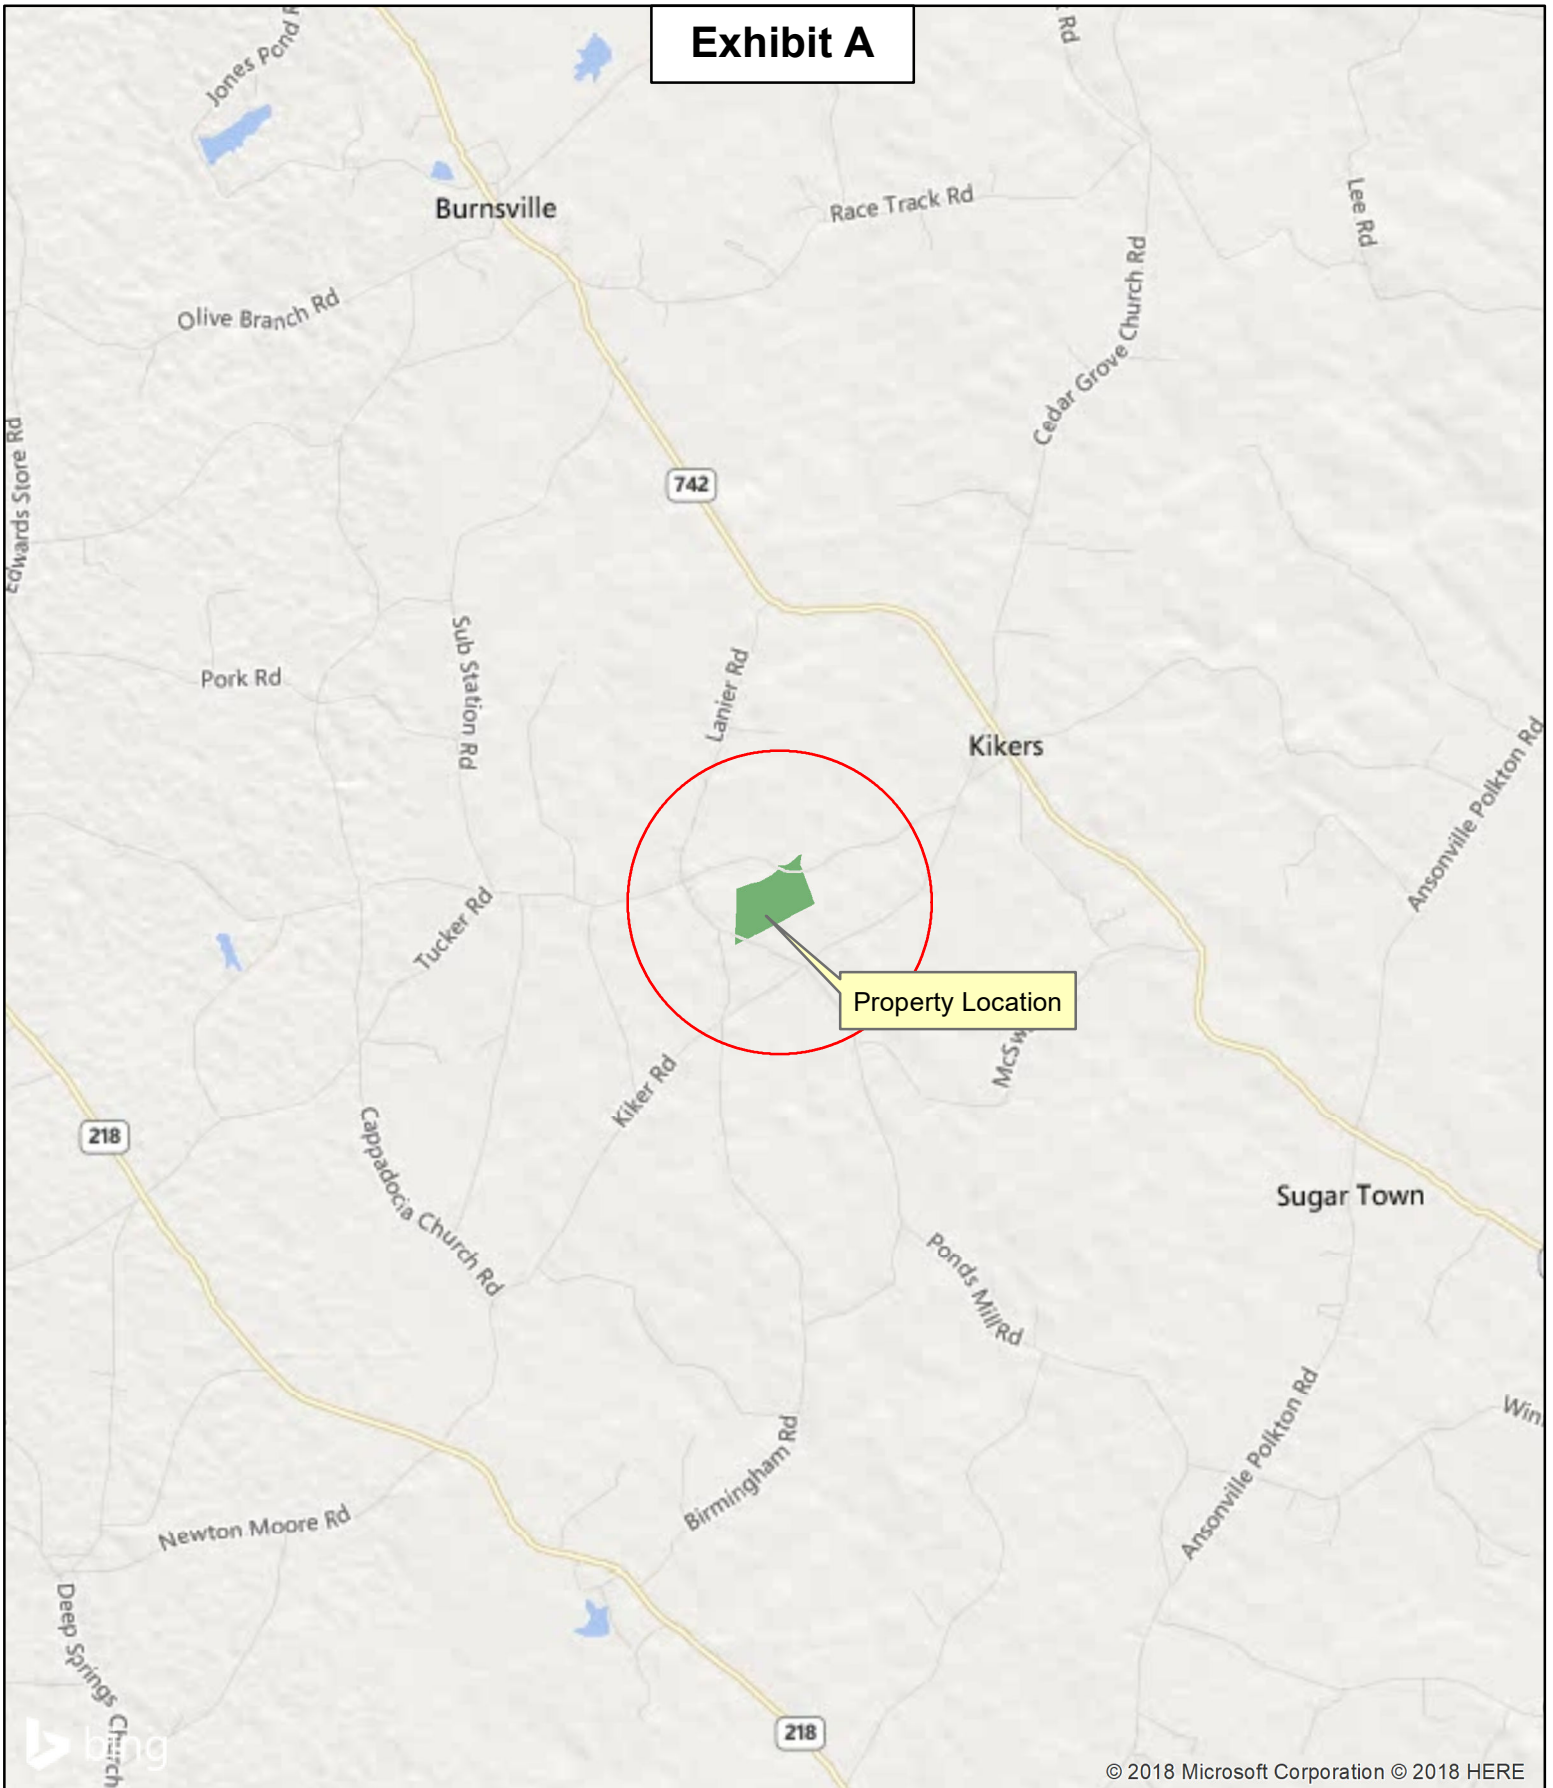

Exhibit A

© 2018 Microsoft Corporation © 2018 HERE

Location Map

Hopewell Church Rd 40 Acre
+/-40 Acres
Anson County, NC
3-13-2018