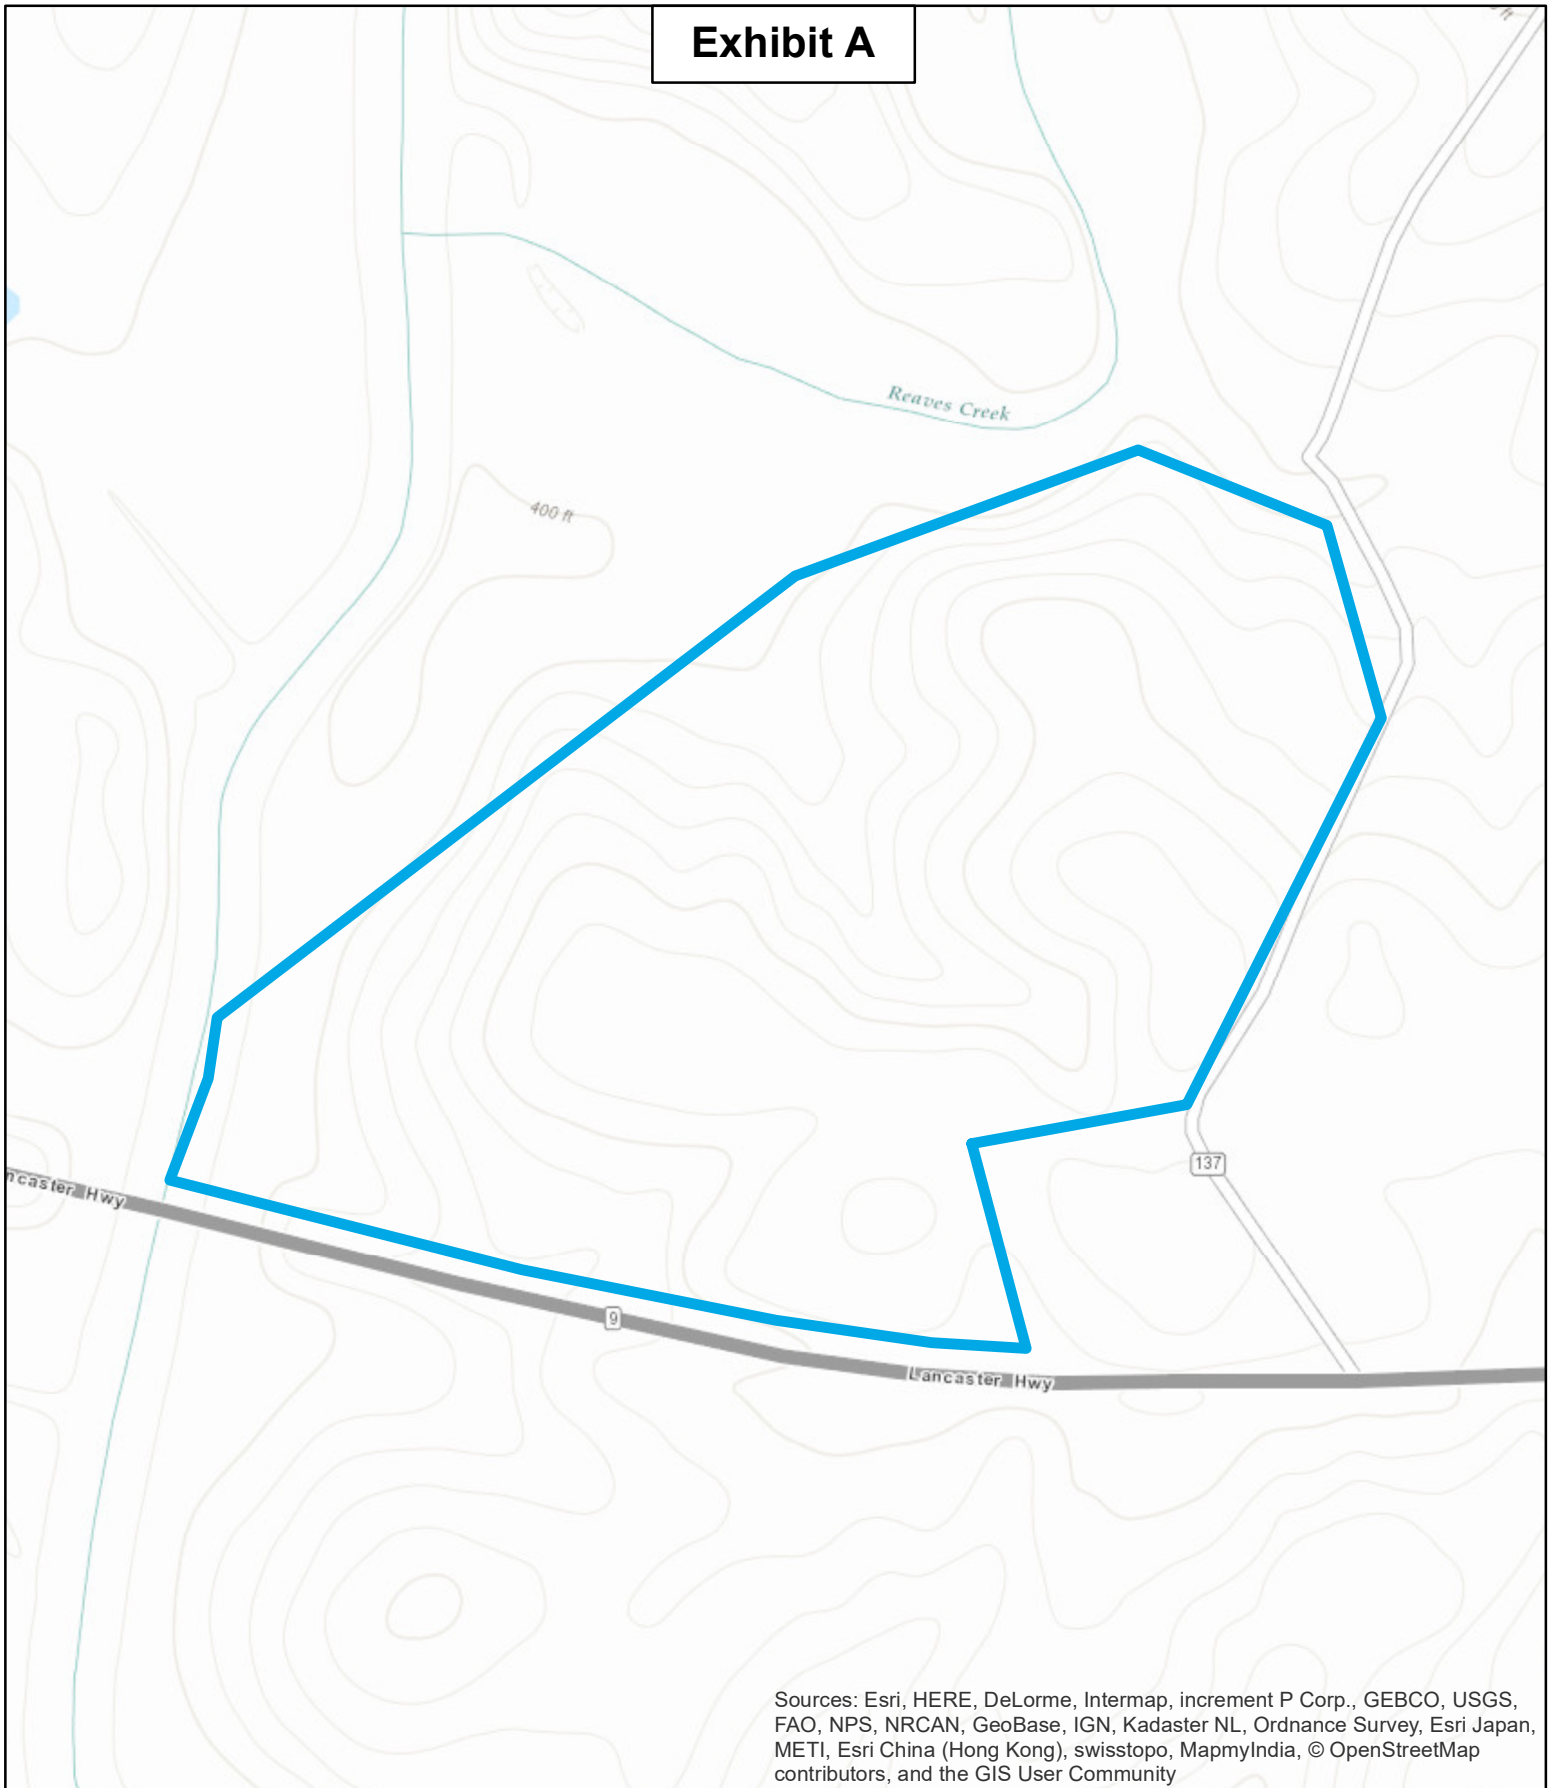

Exhibit A

Sources: Esri, HERE, DeLorme, Intermap, increment P Corp., GEBCO, USGS, FAO, NPS, NRCAN, GeoBase, IGN, Kadaster NL, Ordnance Survey, Esri Japan, METI, Esri China (Hong Kong), swisstopo, MapmyIndia, © OpenStreetMap contributors, and the GIS User Community

47 Acres

Topographic Map

Fishing Creek Tract
+/-47 Acres
Chester County, SC
8-17-2017