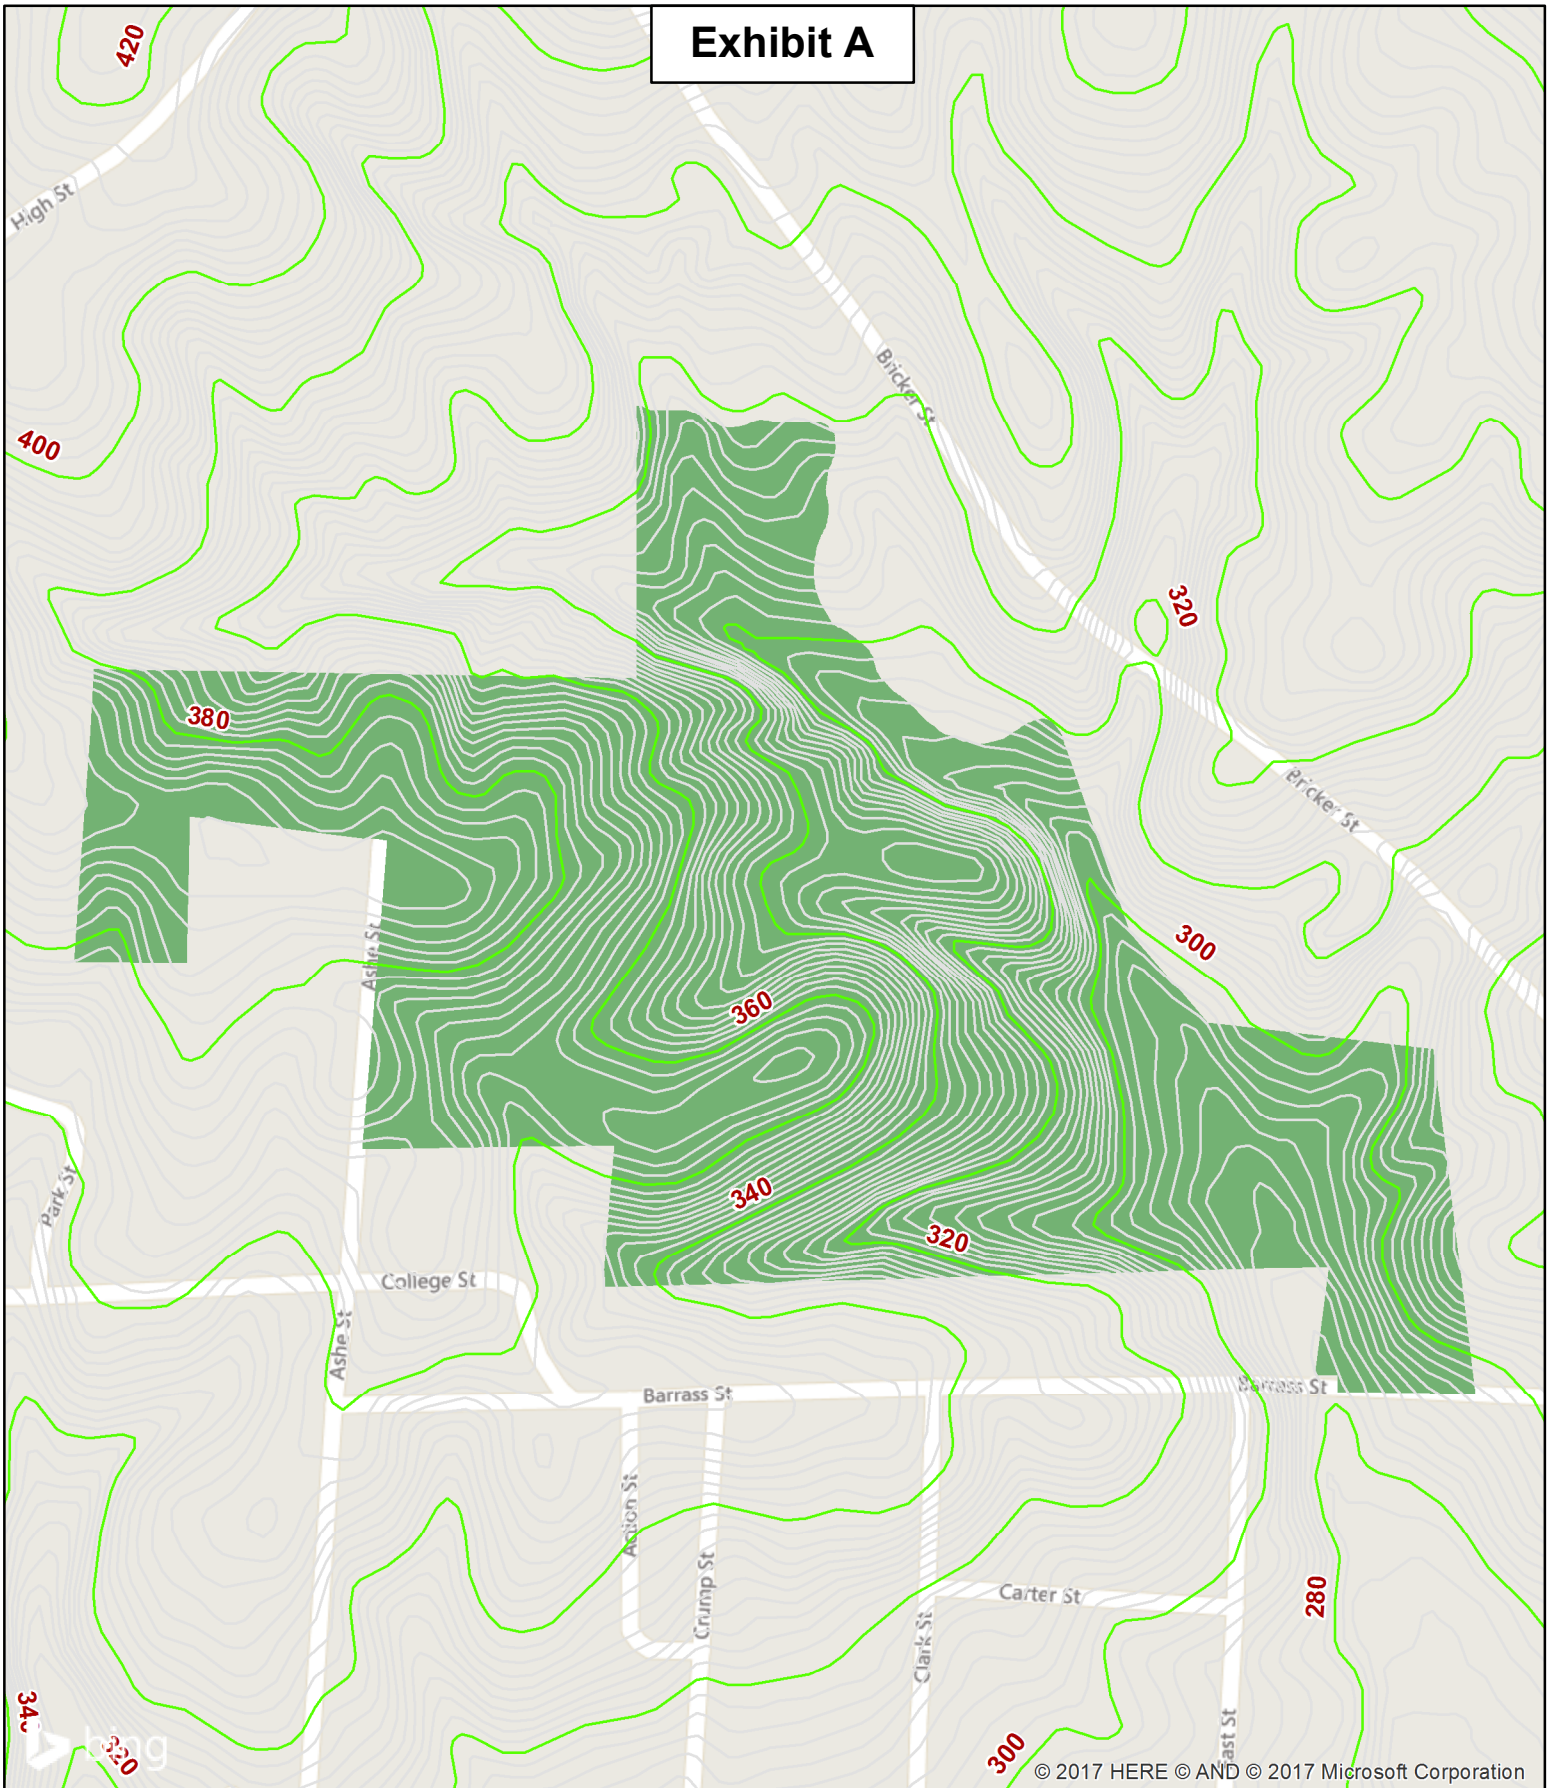

Exhibit A

Kiker Resource Management LLC does not guarantee map scale and accuracy, timber stand information, acreage estimates or any other information.

Location Map

Trice Tract
+/-56 Acres
Anson County, NC
4-28-2017