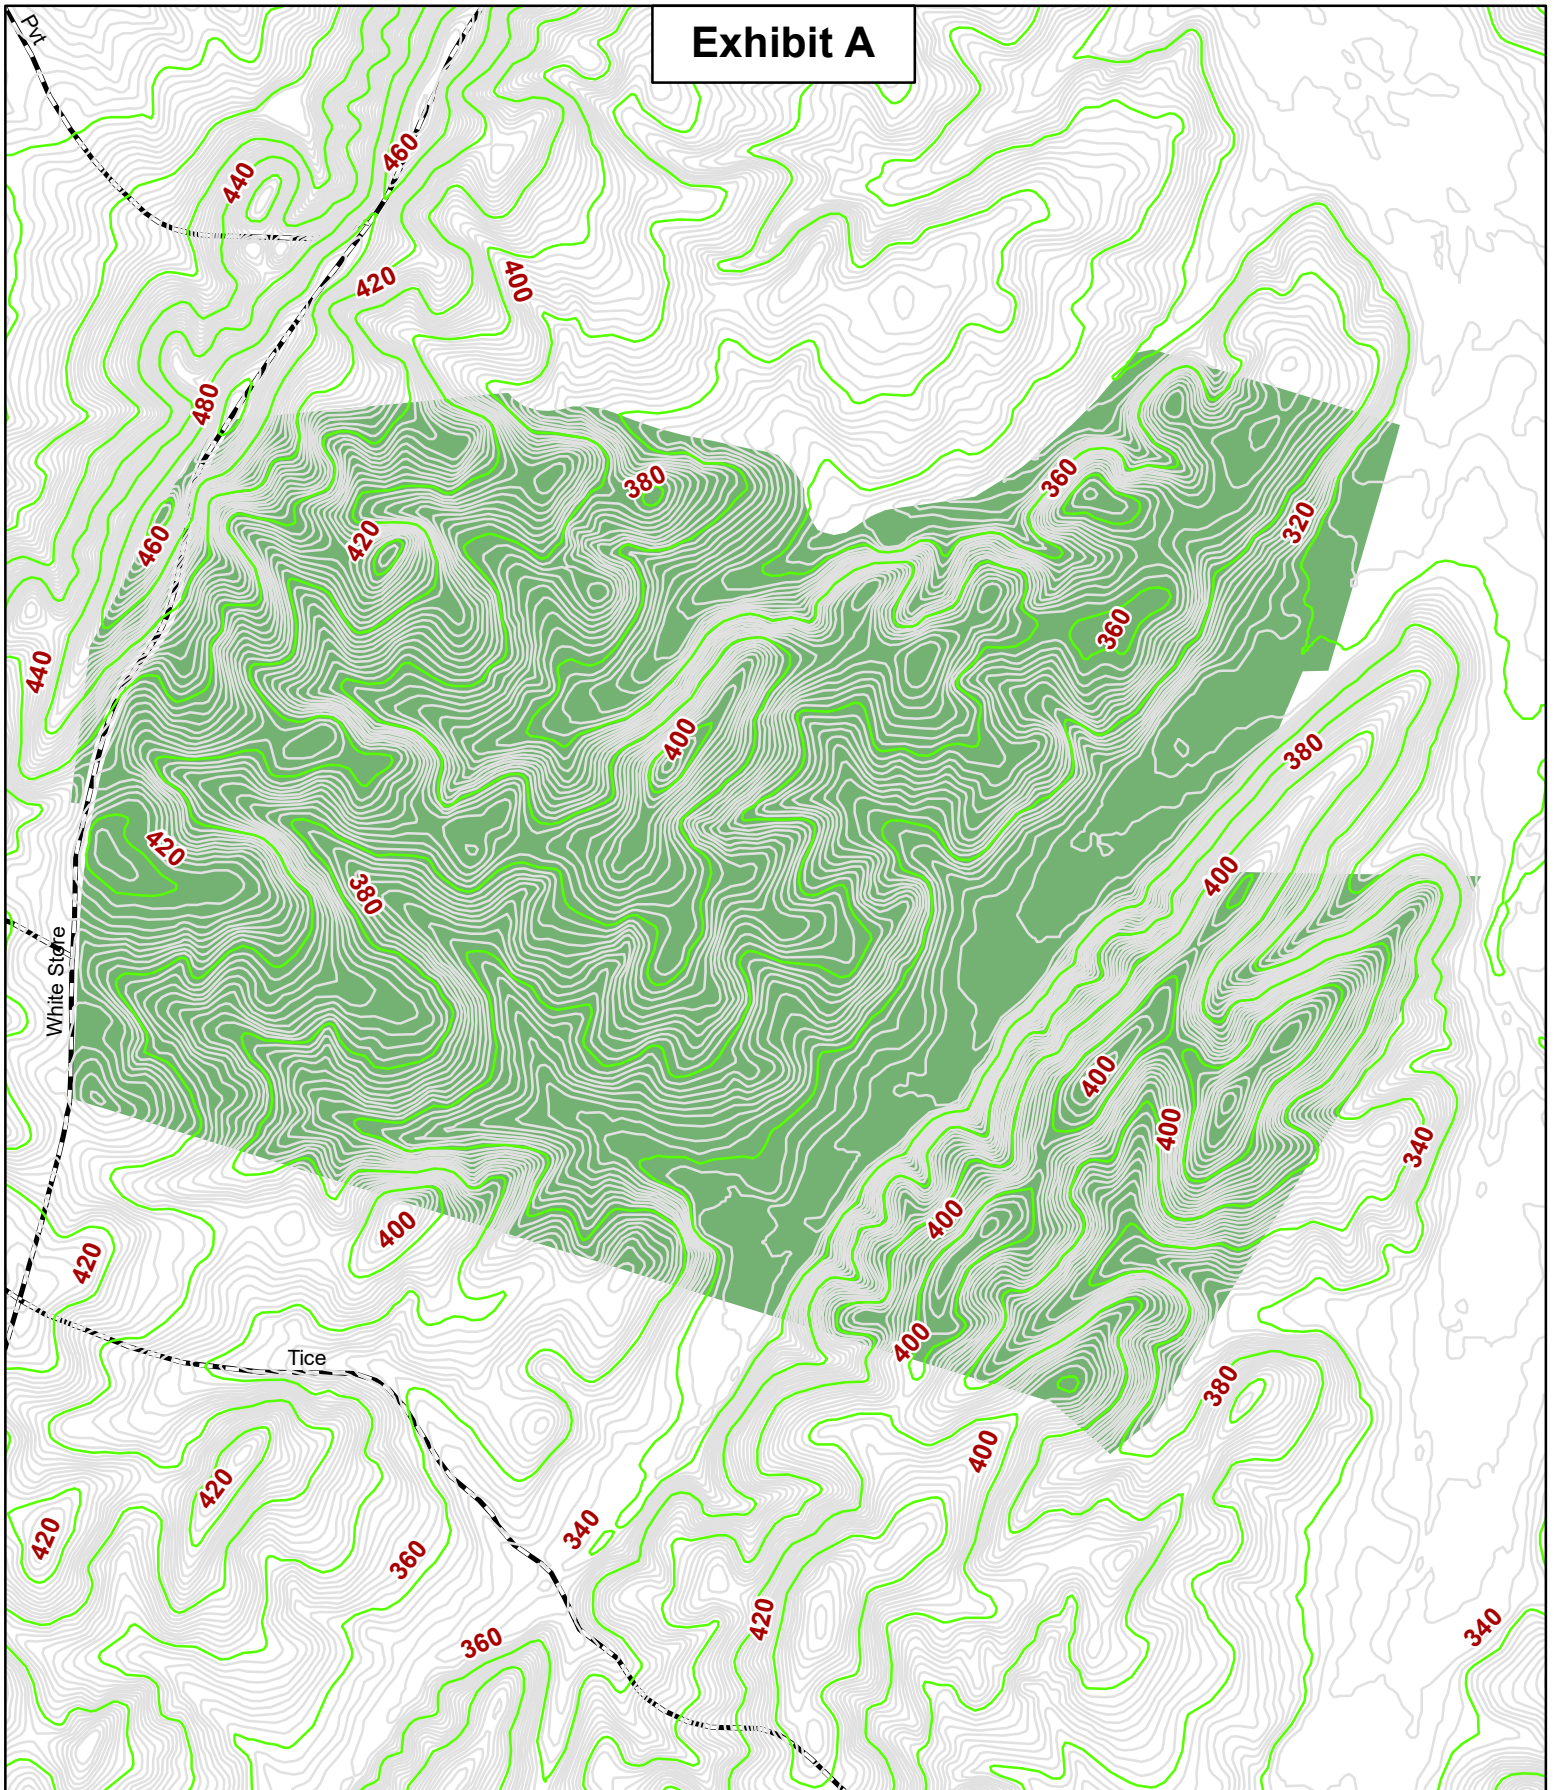

Exhibit A

Topo Map

Kiker Resource Management LLC does not guarantee map scale and accuracy, timber stand information, acreage estimates or any other information.

White Store Rd 474
+/-474 Acres
3-18-2017