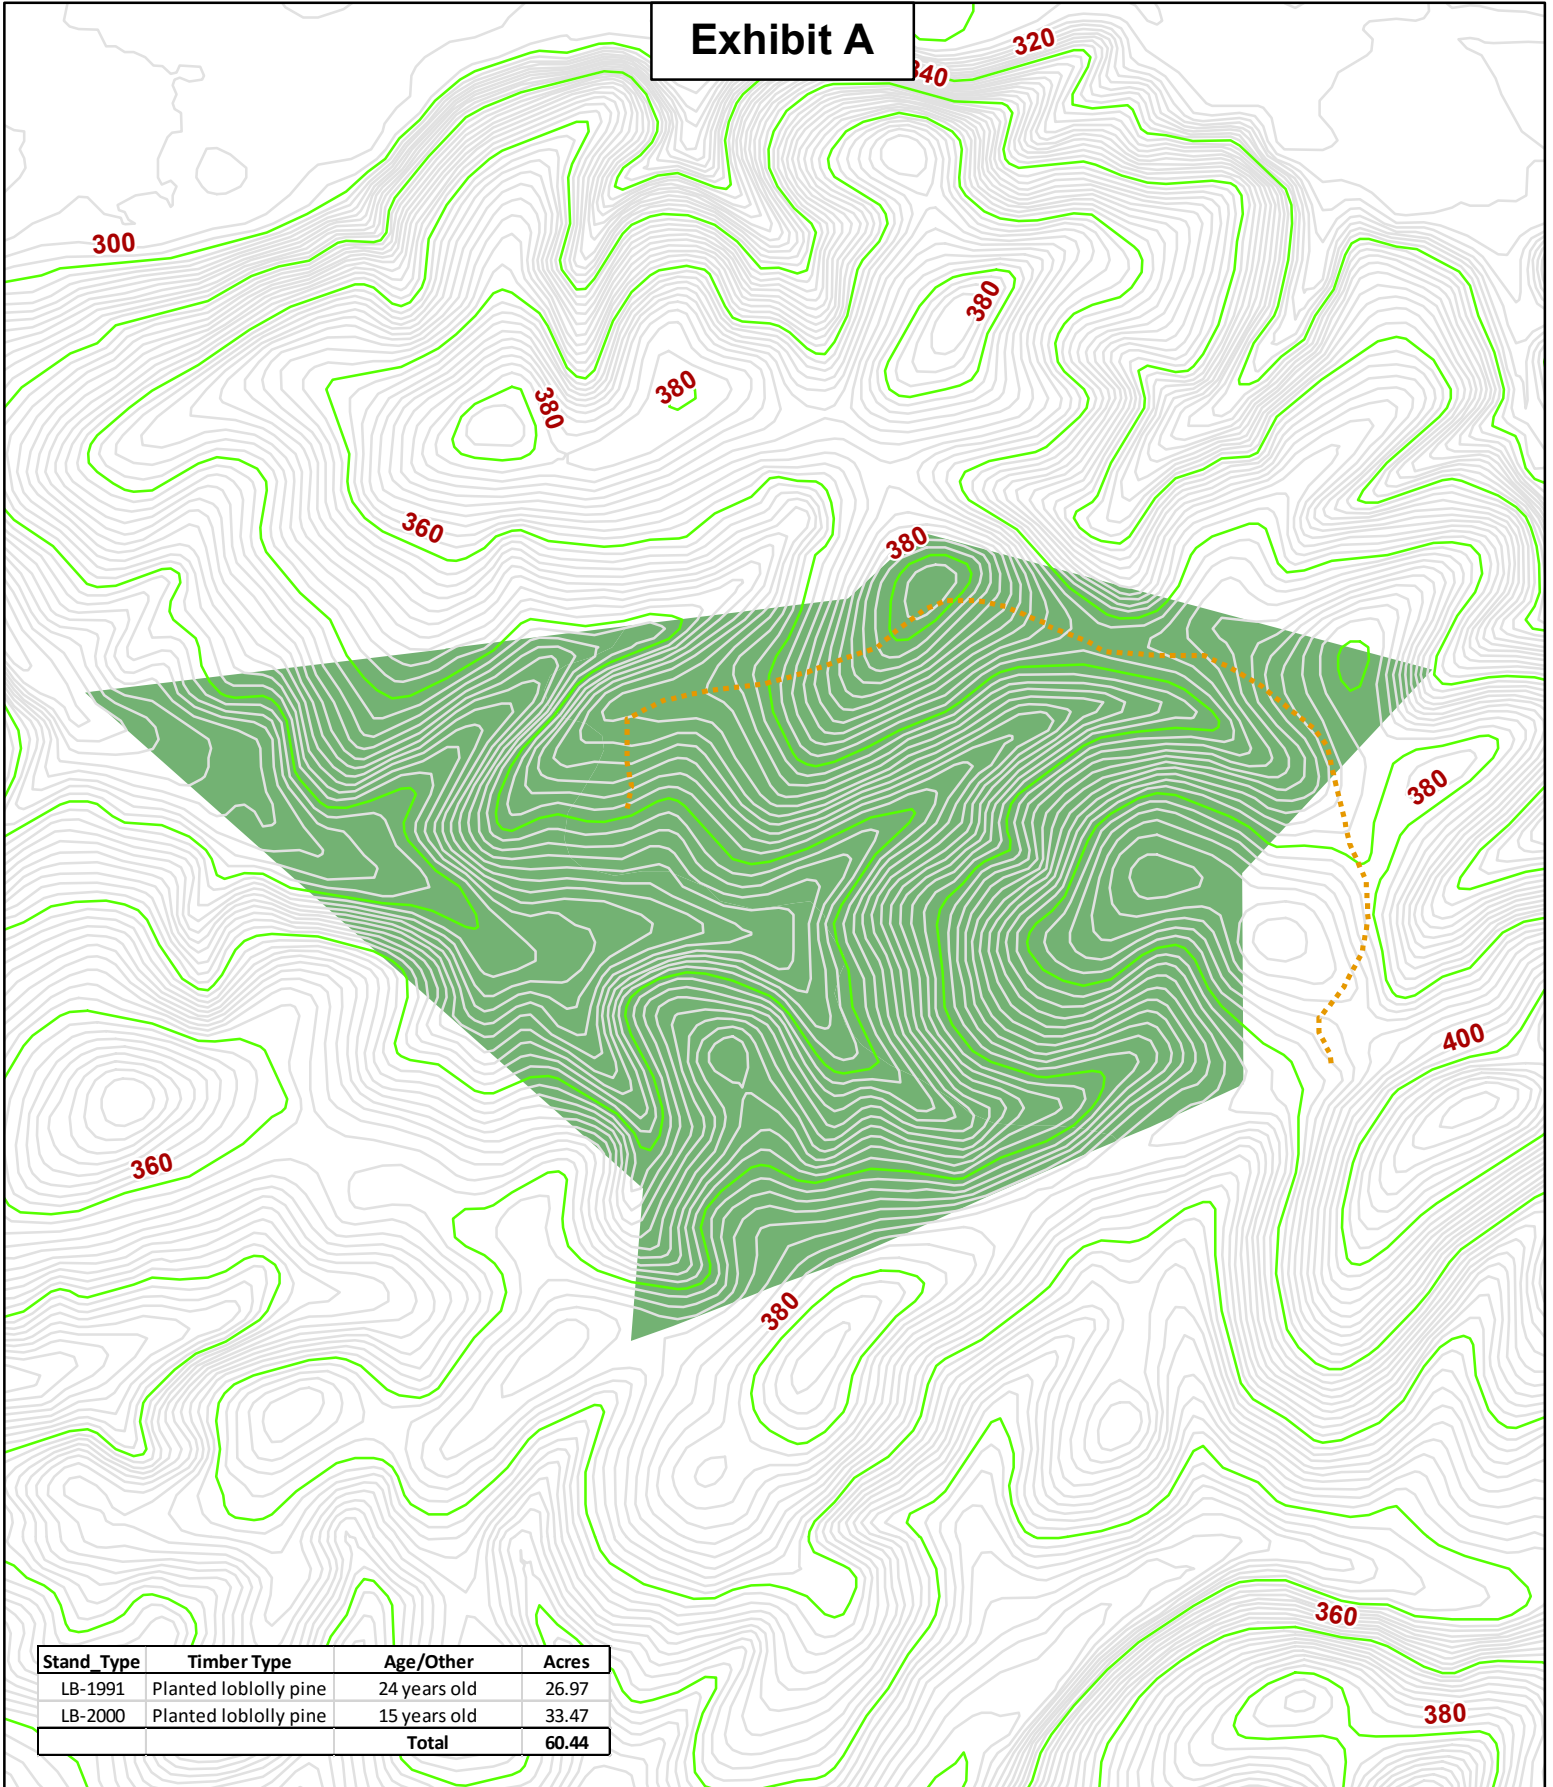

Exhibit A

Stand_Type	Timber Type	Age/Other	Acres
LB-1991	Planted loblolly pine	24 years old	26.97
LB-2000	Planted loblolly pine	15 years old	33.47
Total			60.44

Topo Map

White Store Rd 60 Ac
Anson County, NC
2-1-2017

Kiker Resource Management LLC does not guarantee map scale and accuracy, timber stand information, acreage estimates or any other information.