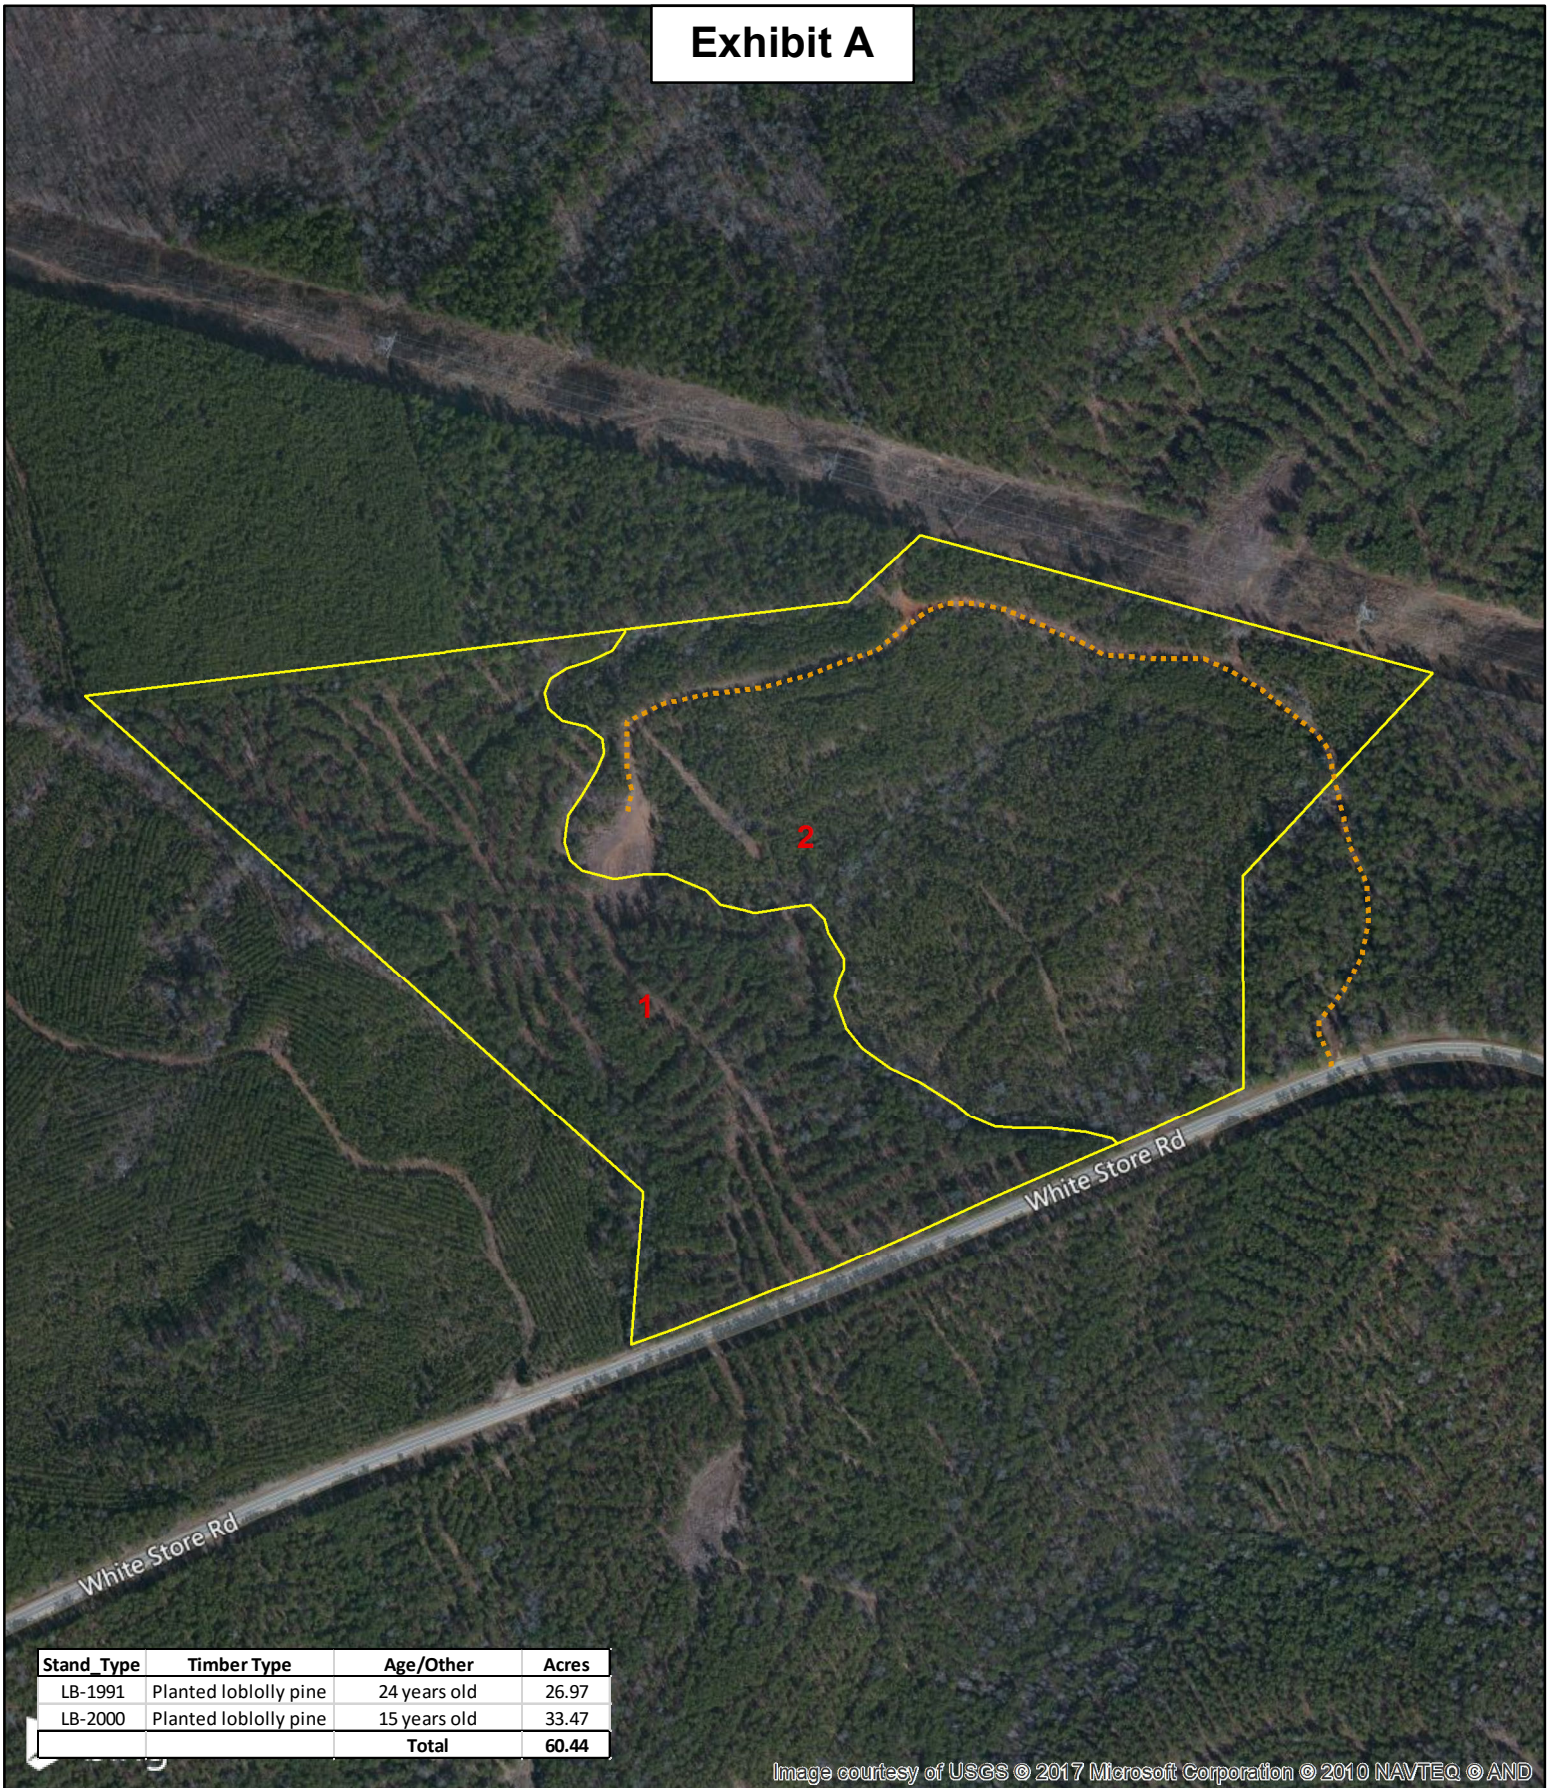

Exhibit A

Stand Type	Timber Type	Age/Other	Acres
LB-1991	Planted loblolly pine	24 years old	26.97
LB-2000	Planted loblolly pine	15 years old	33.47
Total			60.44

Image courtesy of USGS © 2017 Microsoft Corporation © 2010 NAVTEQ © AND

Real Estate Map

White Store Rd 60 Ac
Anson County, NC
2-1-2017

Kiker Resource Management LLC does not guarantee map scale and accuracy, timber stand information, acreage estimates or any other information.