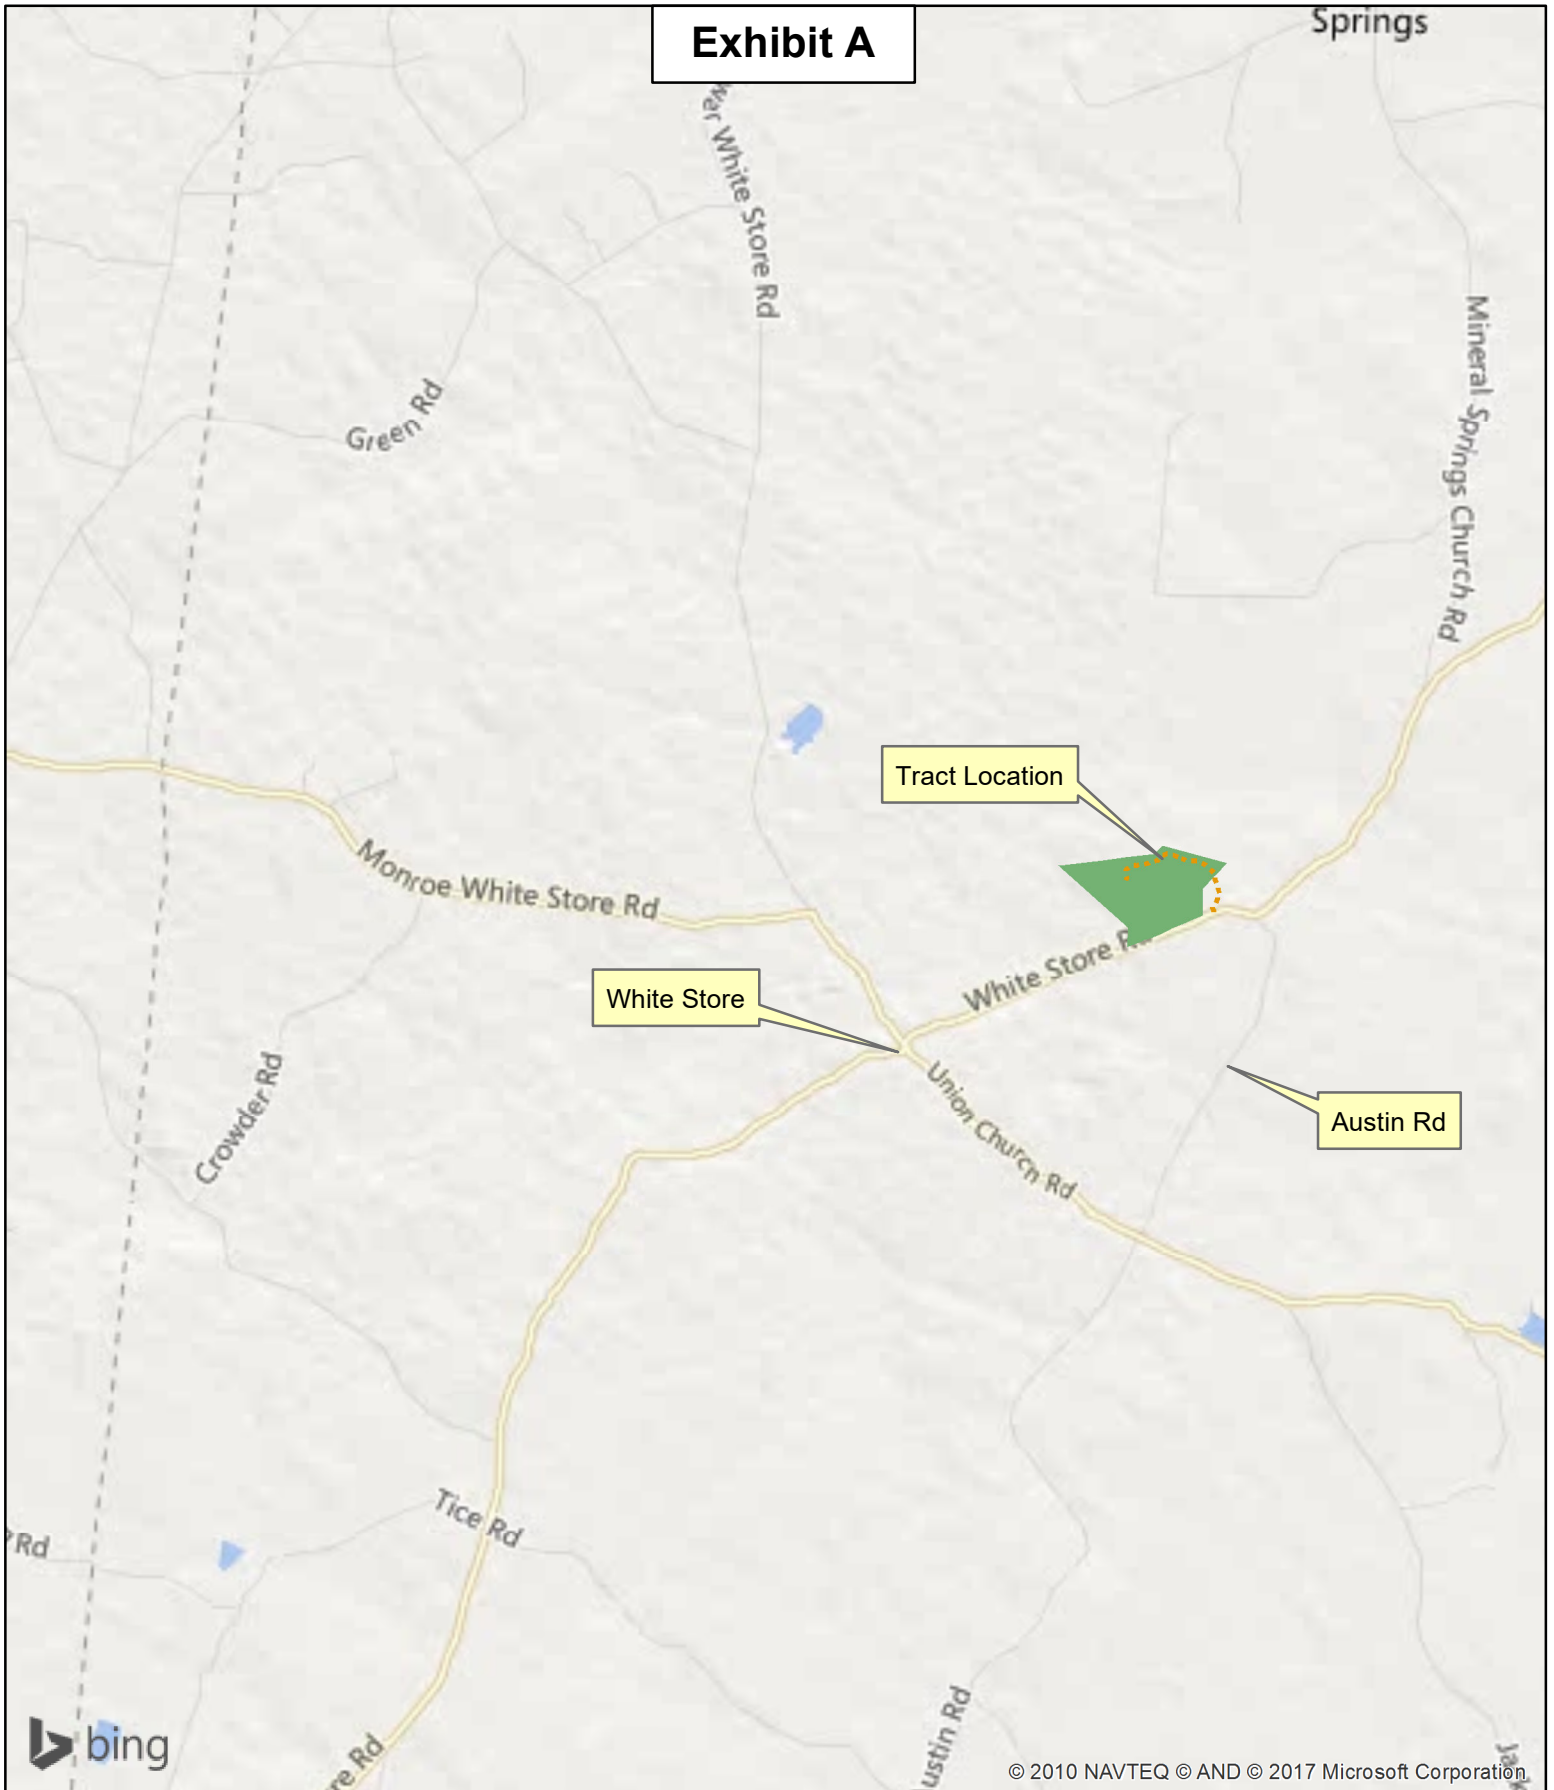

Exhibit A

Location Map

White Store Rd 60 Ac
Anson County, NC
2-1-2017

Kiker Resource Management LLC does not guarantee map scale and accuracy, timber stand information, acreage estimates or any other information.