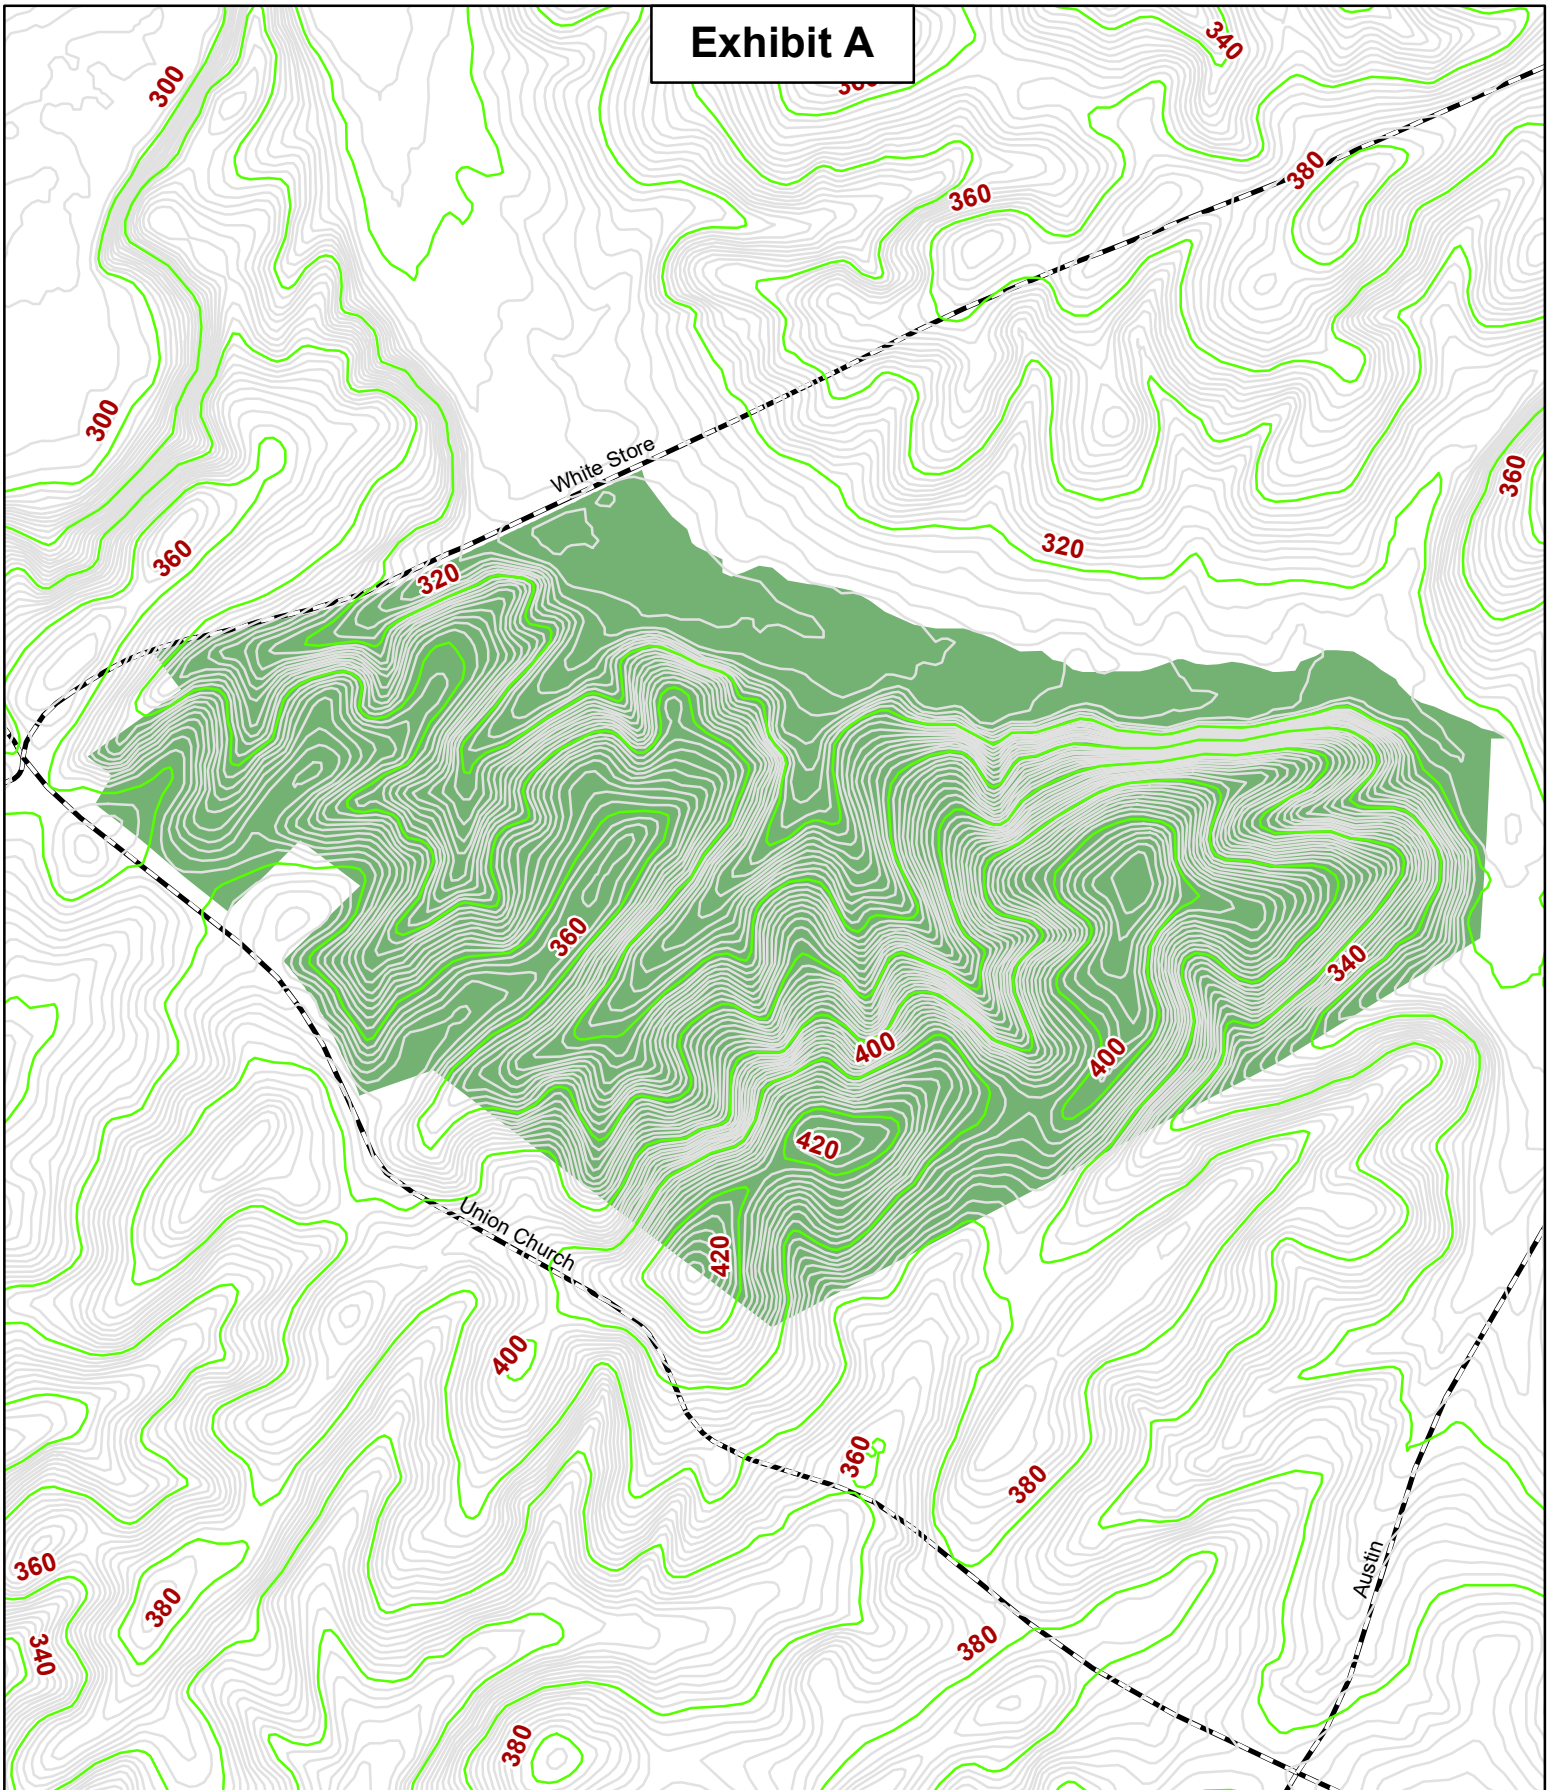

# Exhibit A

Kiker Resource Management LLC does not guarantee map scale and accuracy, timber stand information, acreage estimates or any other information.

## Topo Map

White Store Rd 158  
+/-158 Acres  
Anson County, NC  
2-1-2017