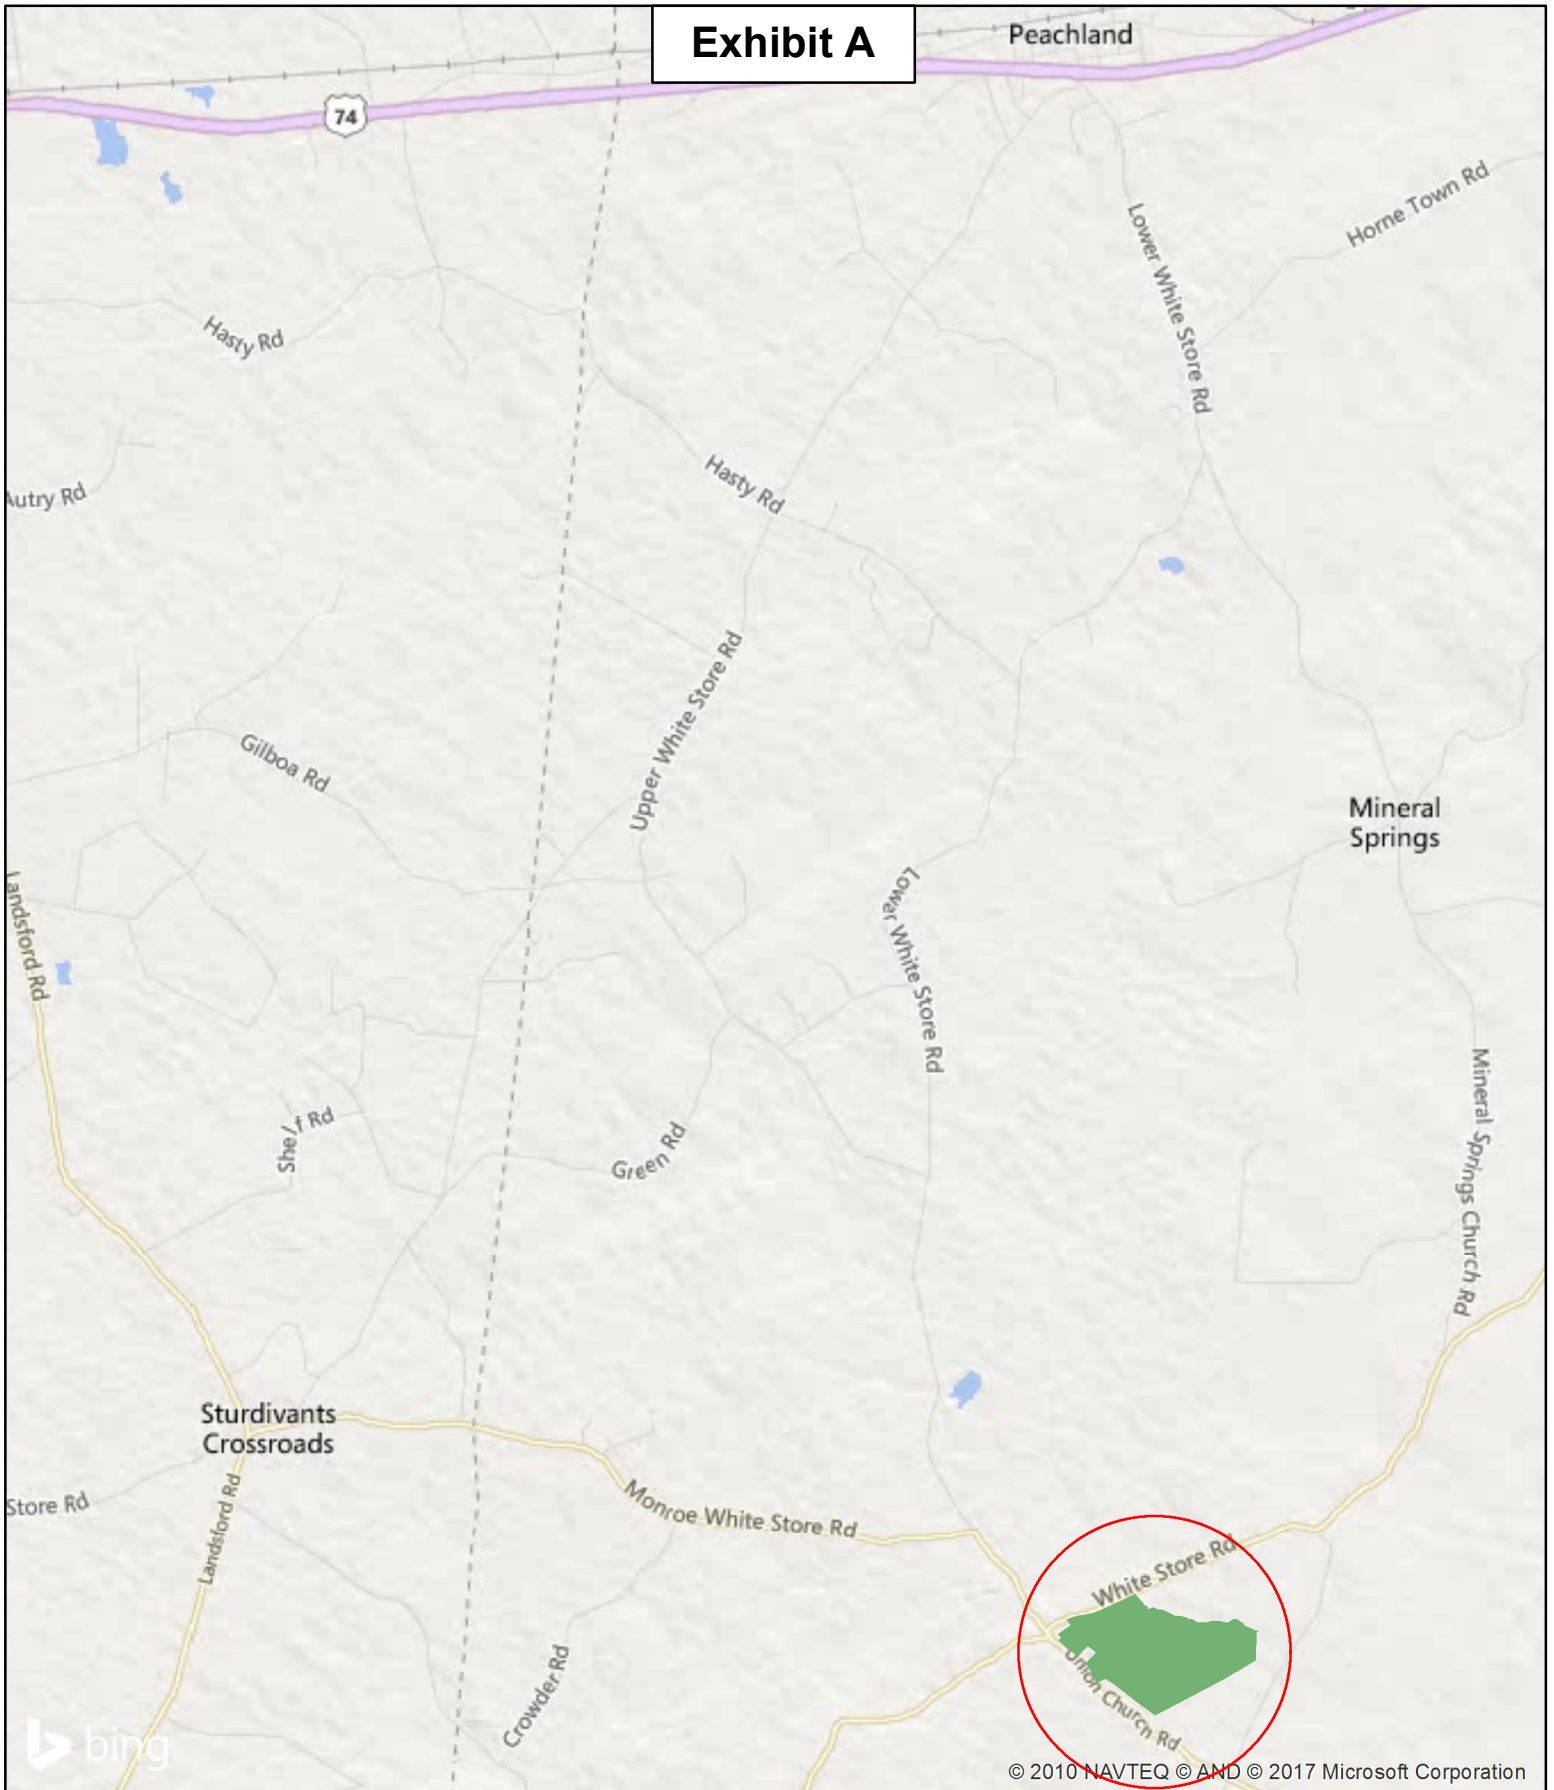

Exhibit A

© 2010 NAVTEQ © AND © 2017 Microsoft Corporation

Kiker Resource Management LLC does not guarantee map scale and accuracy, timber stand information, acreage estimates or any other information.

Location Map

White Store Rd 158
+/-158 Acres
Anson County, NC
2-1-2017