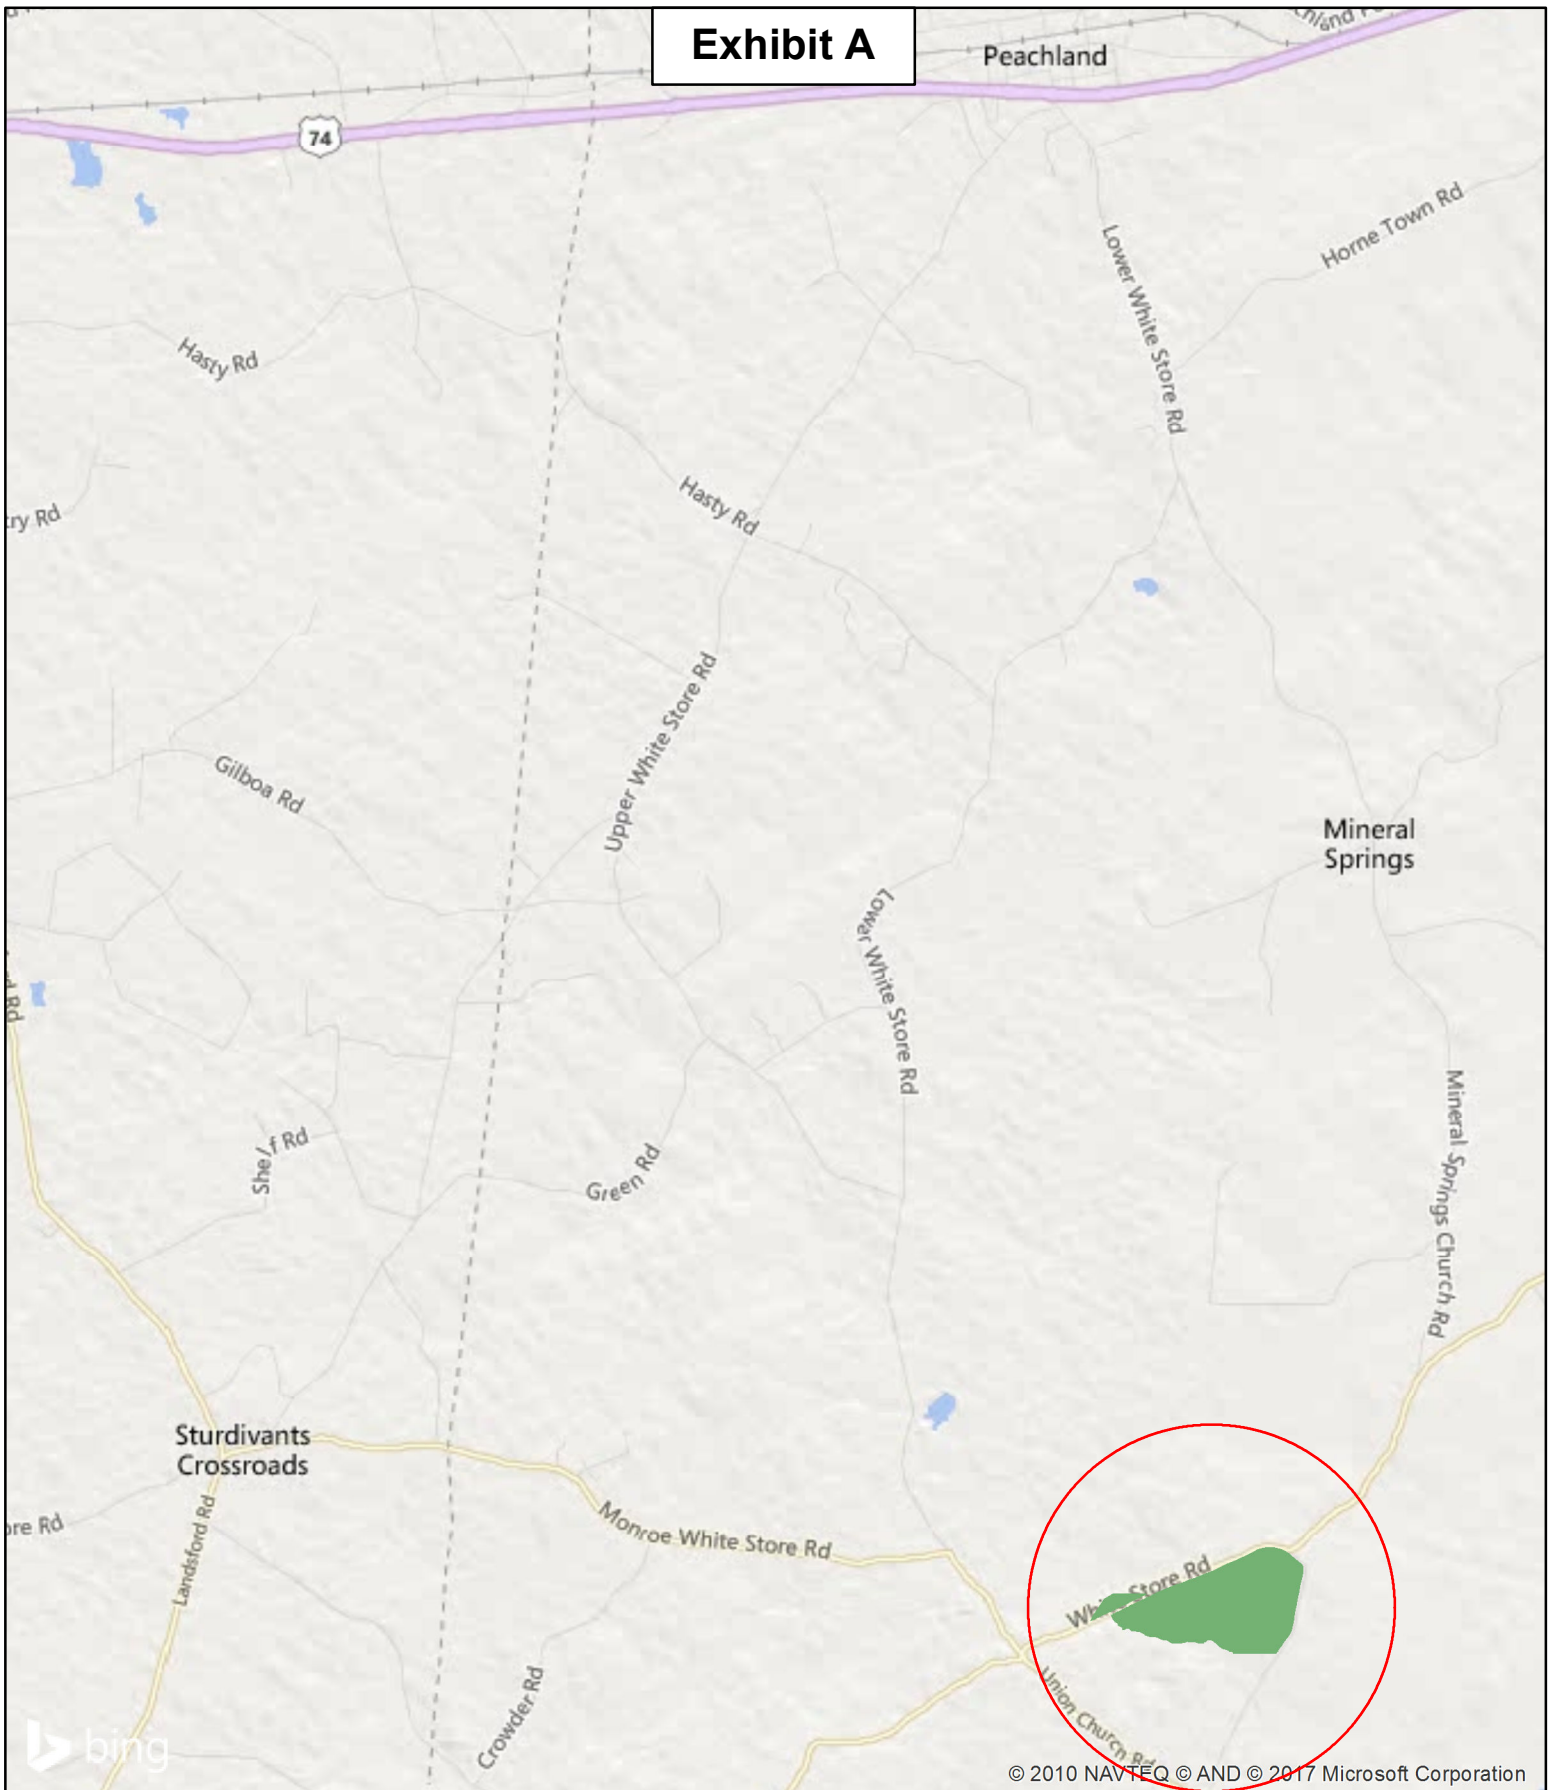

Exhibit A

Kiker Resource Management LLC does not guarantee map scale and accuracy, timber stand information, acreage estimates or any other information.

Location Map

White Store Rd 153
+/-153 Acres
Anson County, NC
2-1-2017