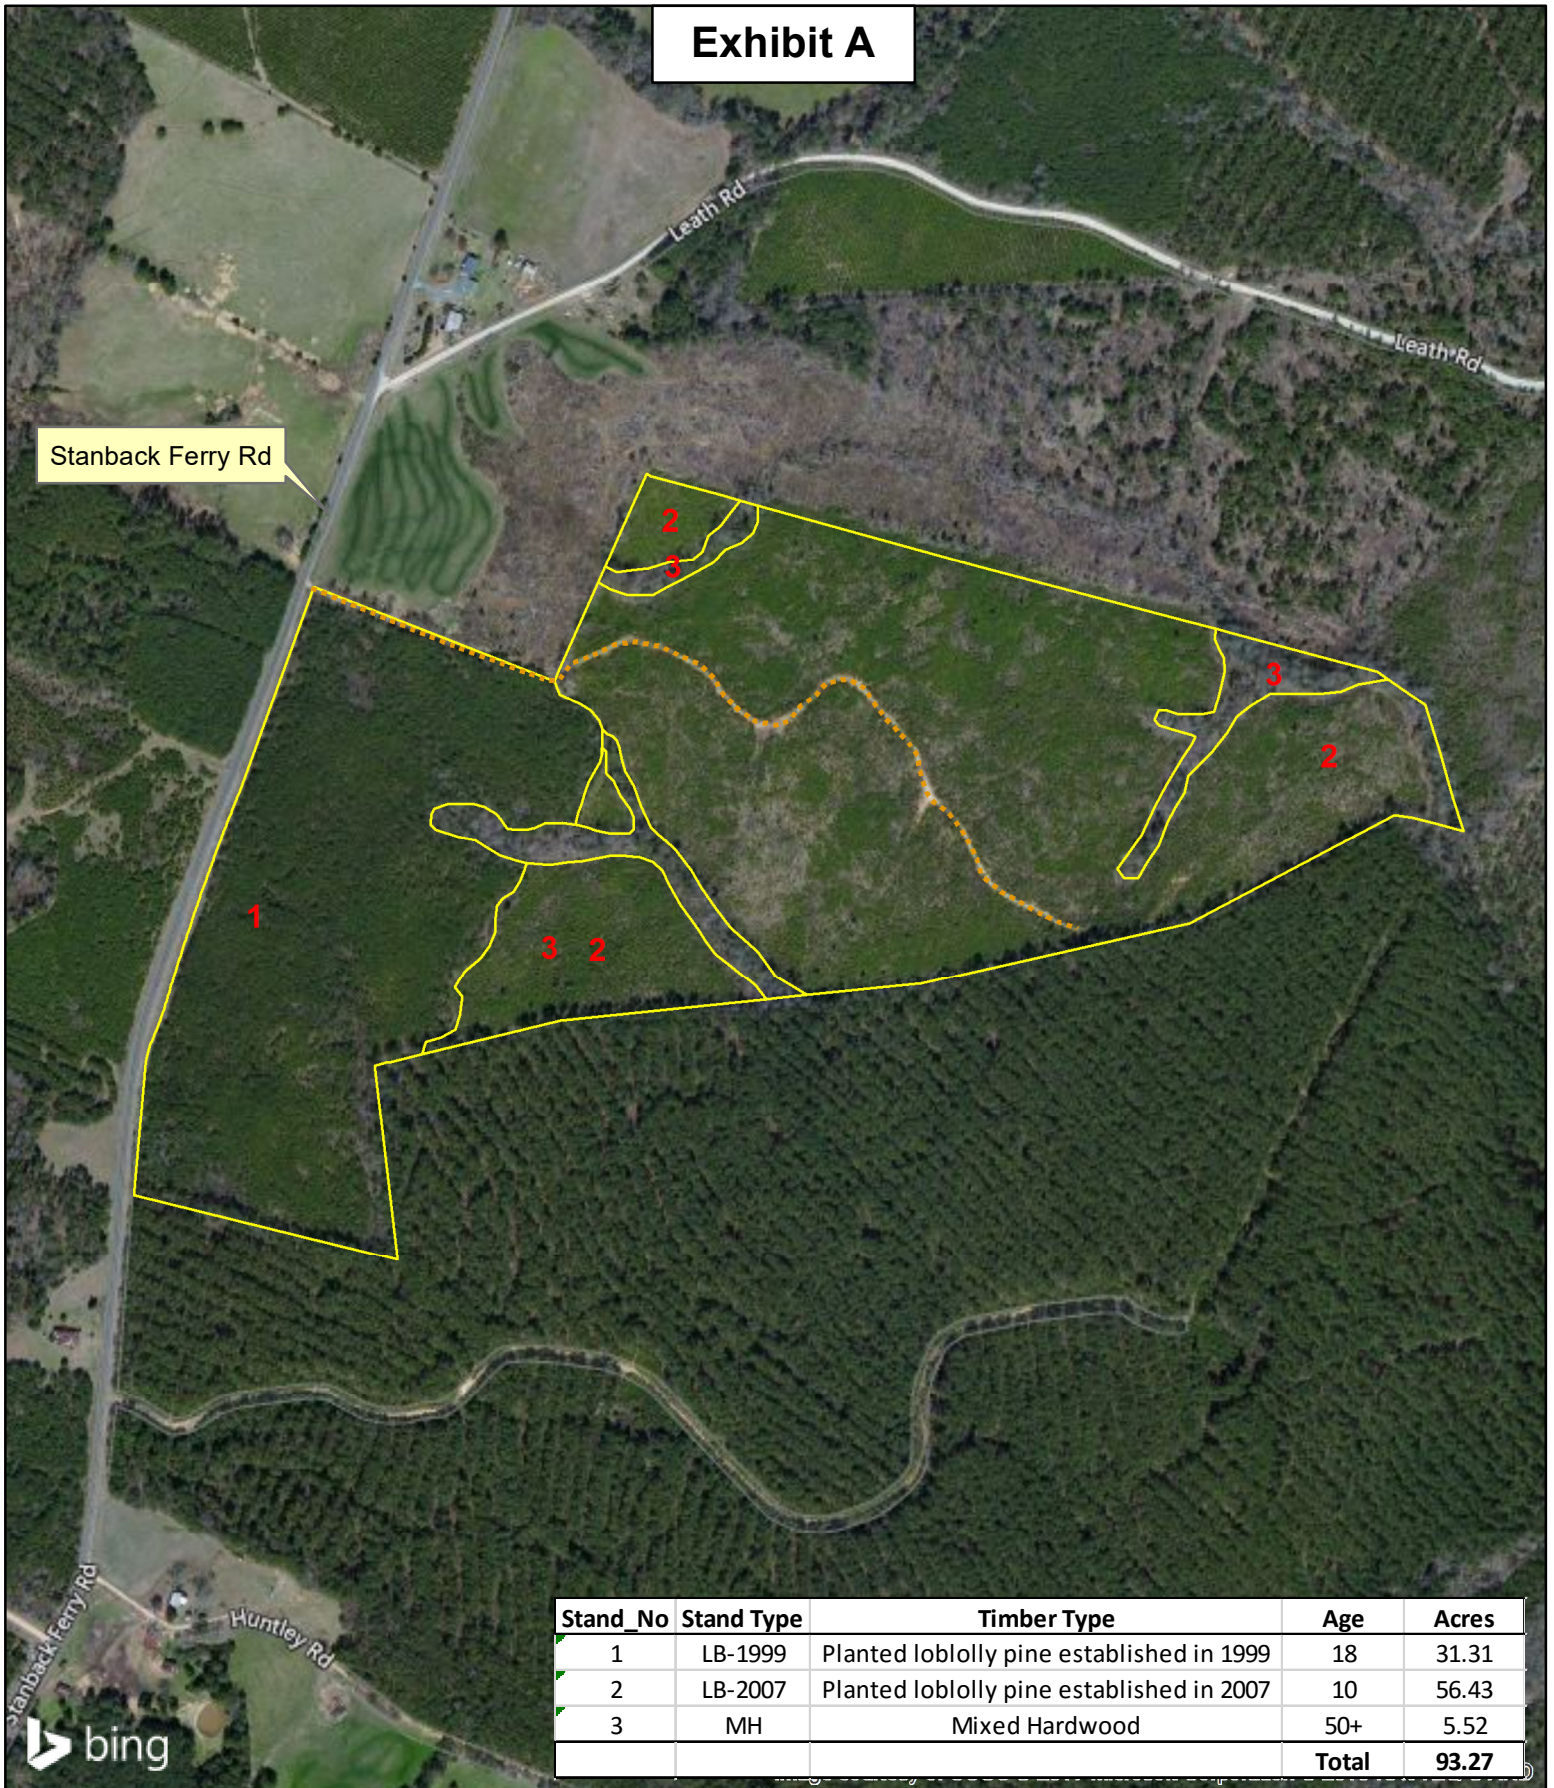

Exhibit A

825 412.5 0 825
 Feet

Kiker Resource Management LLC does not guarantee map scale and accuracy, timber stand information, acreage estimates or any other information.

Real Estate Map

Mills Tract
 Anson County, NC
 12-12-2016