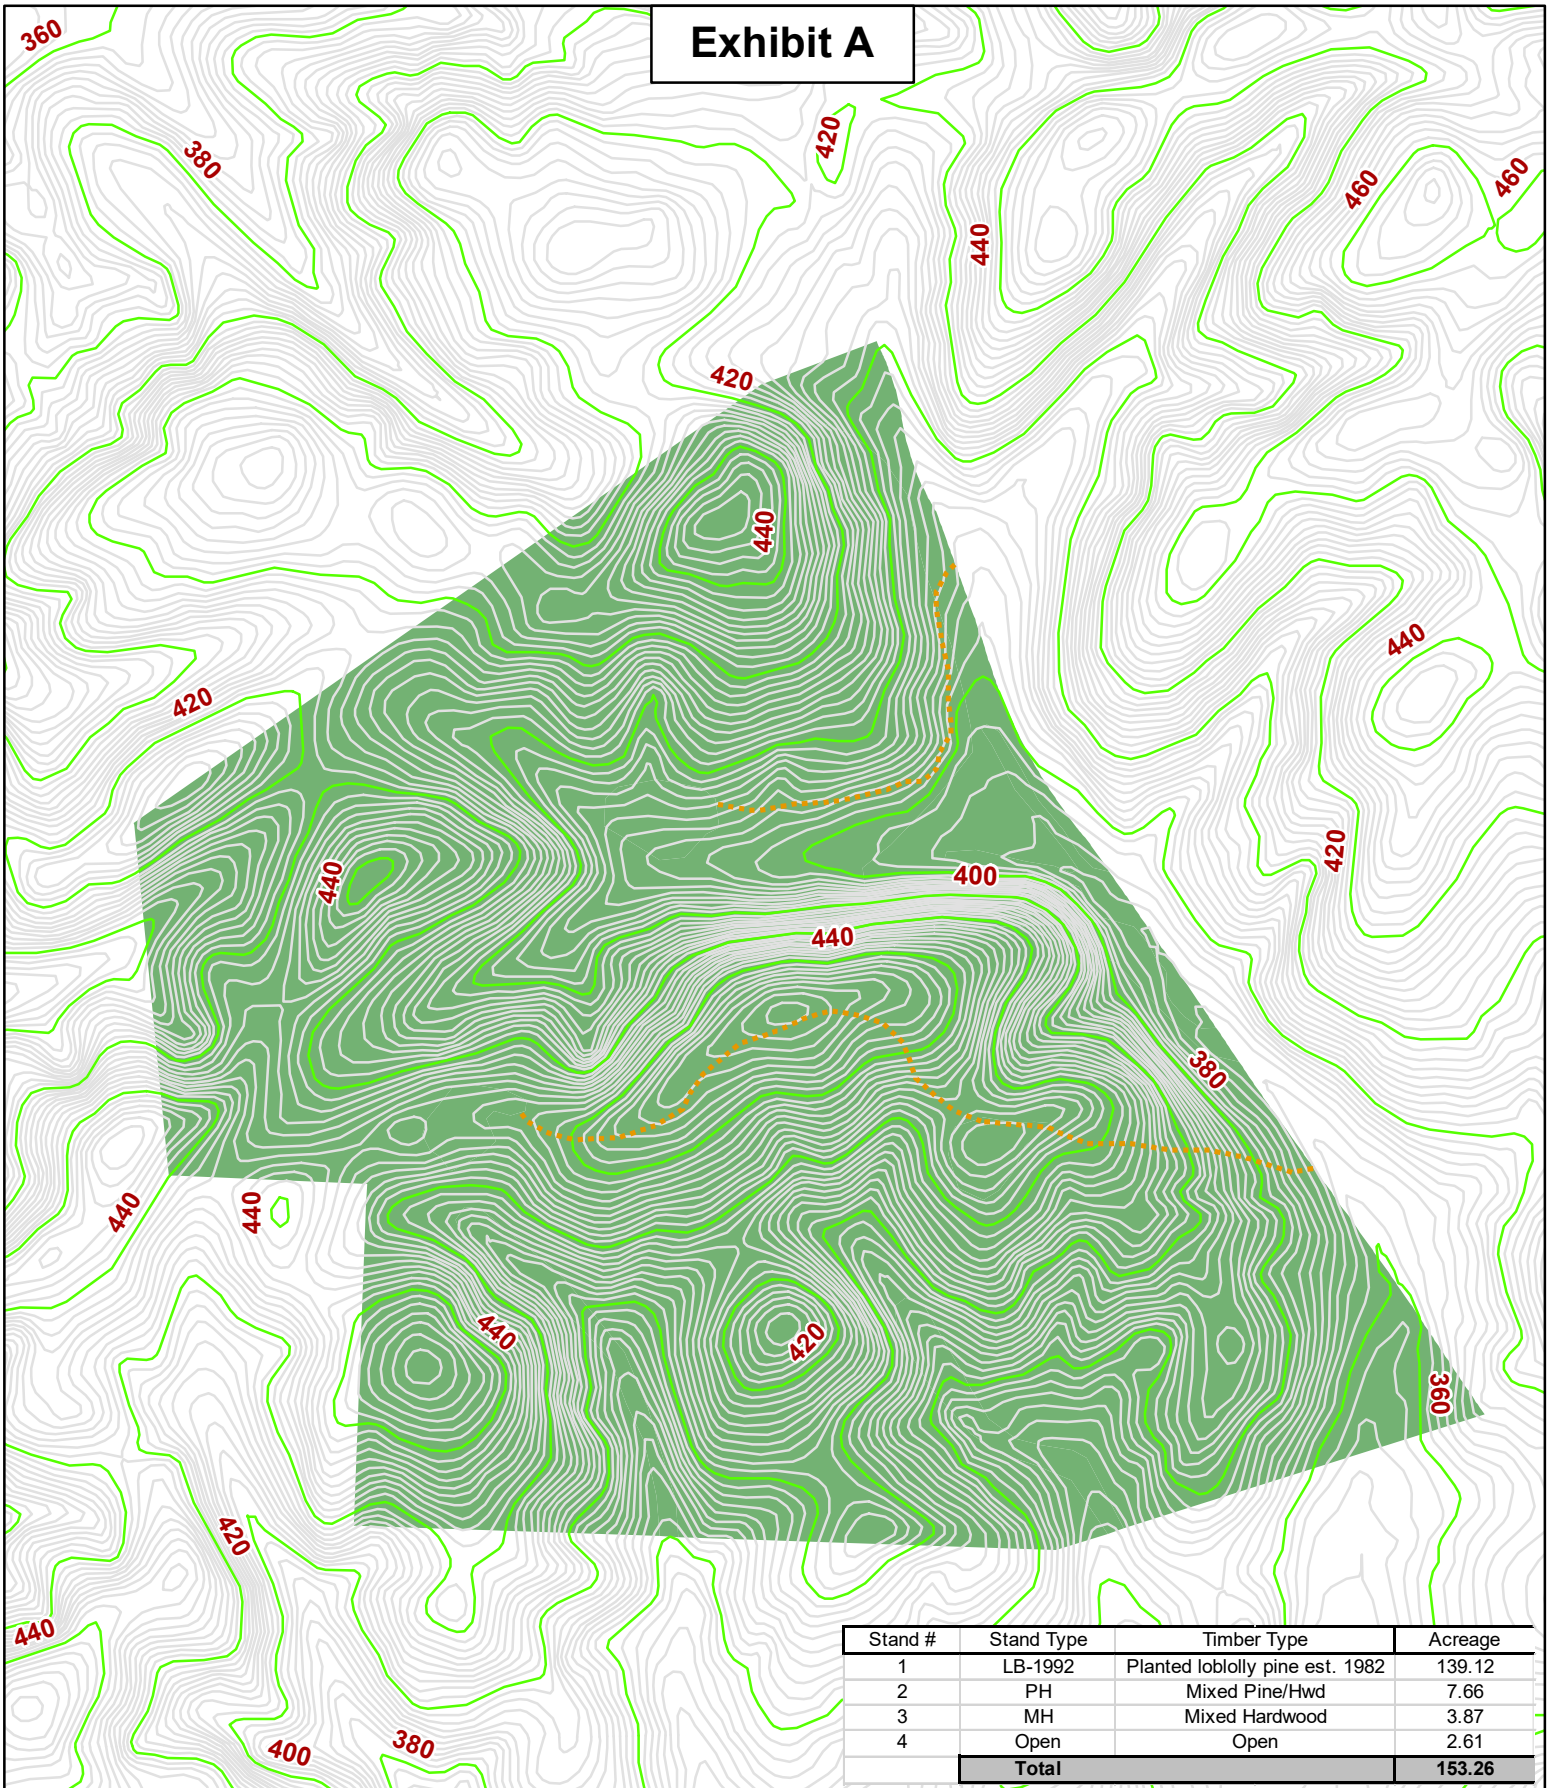

# Exhibit A

Stand #	Stand Type	Timber Type	Acreage
1	LB-1992	Planted loblolly pine est. 1982	139.12
2	PH	Mixed Pine/Hwd	7.66
3	MH	Mixed Hardwood	3.87
4	Open	Open	2.61
<b>Total</b>			<b>153.26</b>

## Topo Map

Jackson Road Tract  
 +/-153.26 Acres  
 Anson County, NC  
 12-23-2016