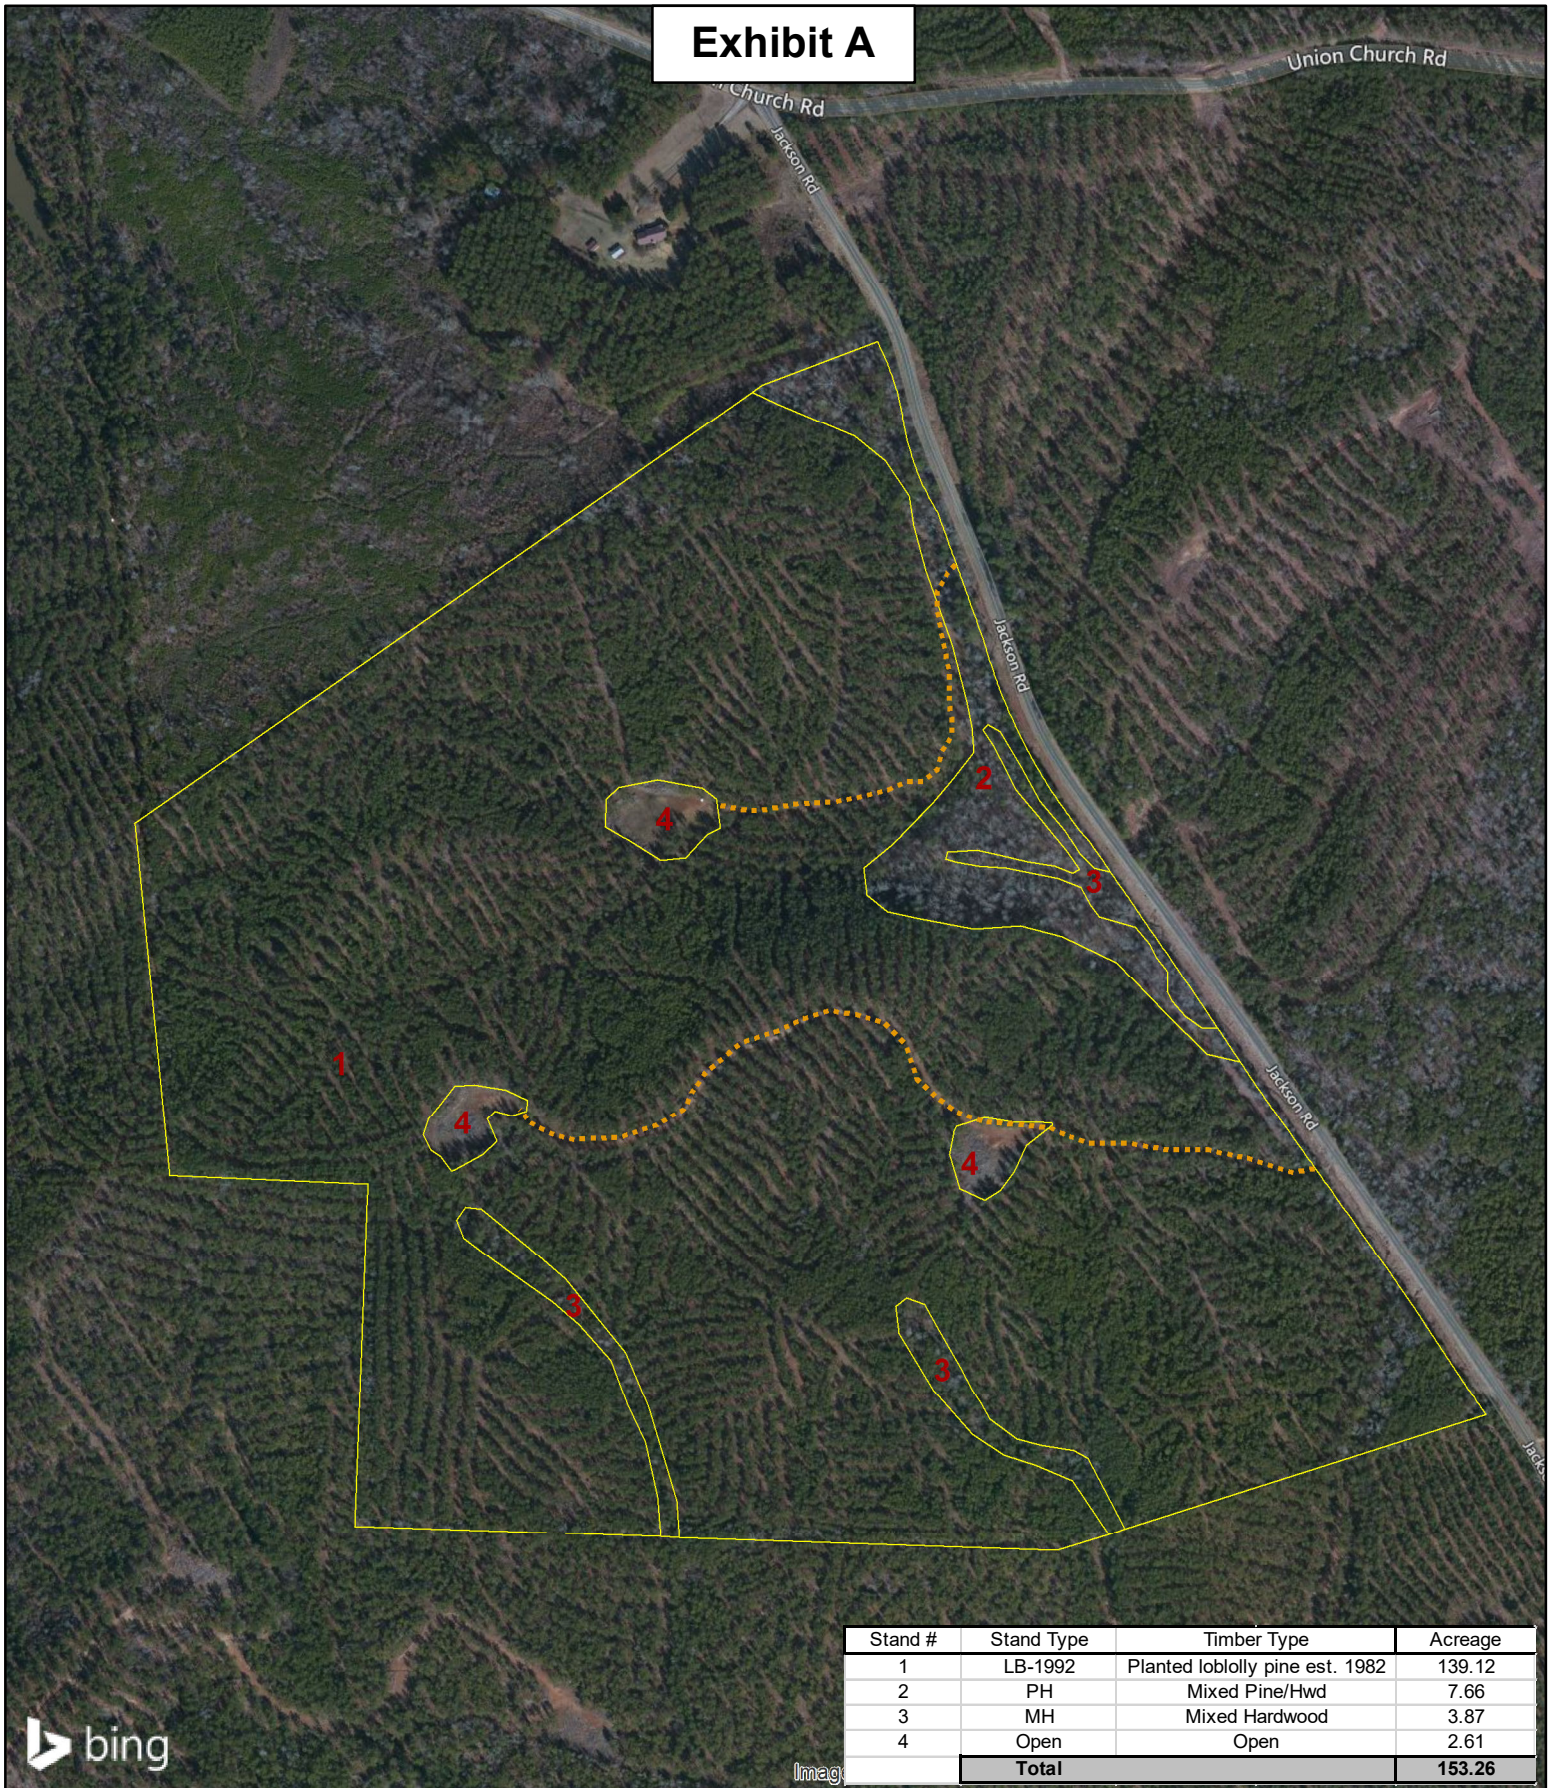

# Exhibit A

Stand #	Stand Type	Timber Type	Acreage
1	LB-1992	Planted loblolly pine est. 1982	139.12
2	PH	Mixed Pine/Hwd	7.66
3	MH	Mixed Hardwood	3.87
4	Open	Open	2.61
<b>Total</b>			<b>153.26</b>

## Real Estate Map

Jackson Road Tract  
 +/-153.26 Acres  
 Anson County, NC  
 12-23-2016