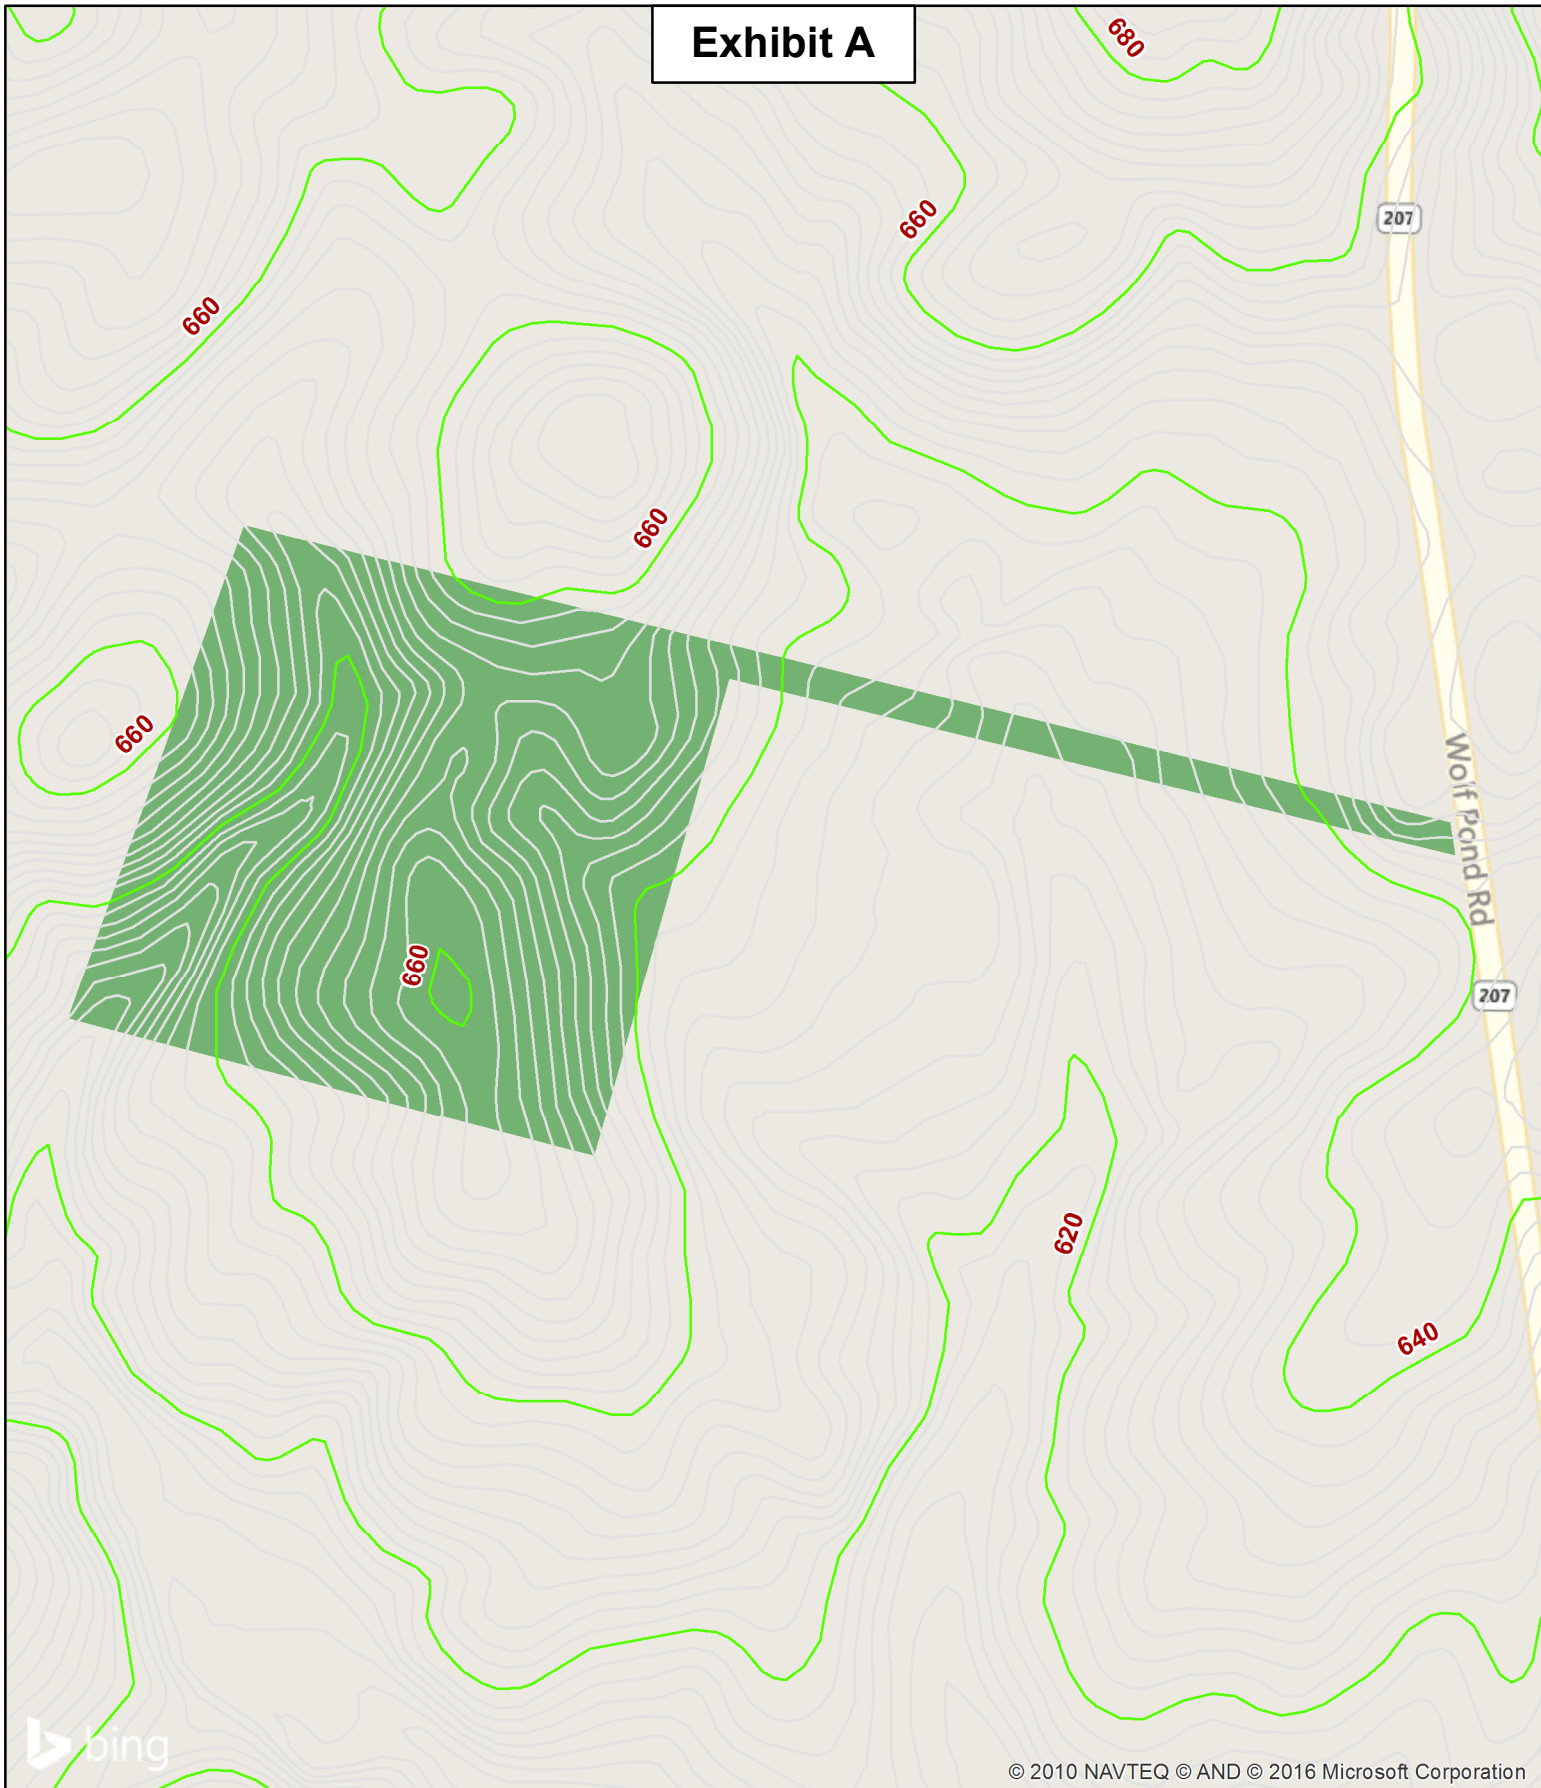

Exhibit A

© 2010 NAVTEQ © AND © 2016 Microsoft Corporation

Topo Map

Kiker Resource Management LLC does not guarantee map scale and accuracy, timber stand information, acreage estimates or any other information.

Wolf Pond Rd Tract
Union County, NC
9-26-2016