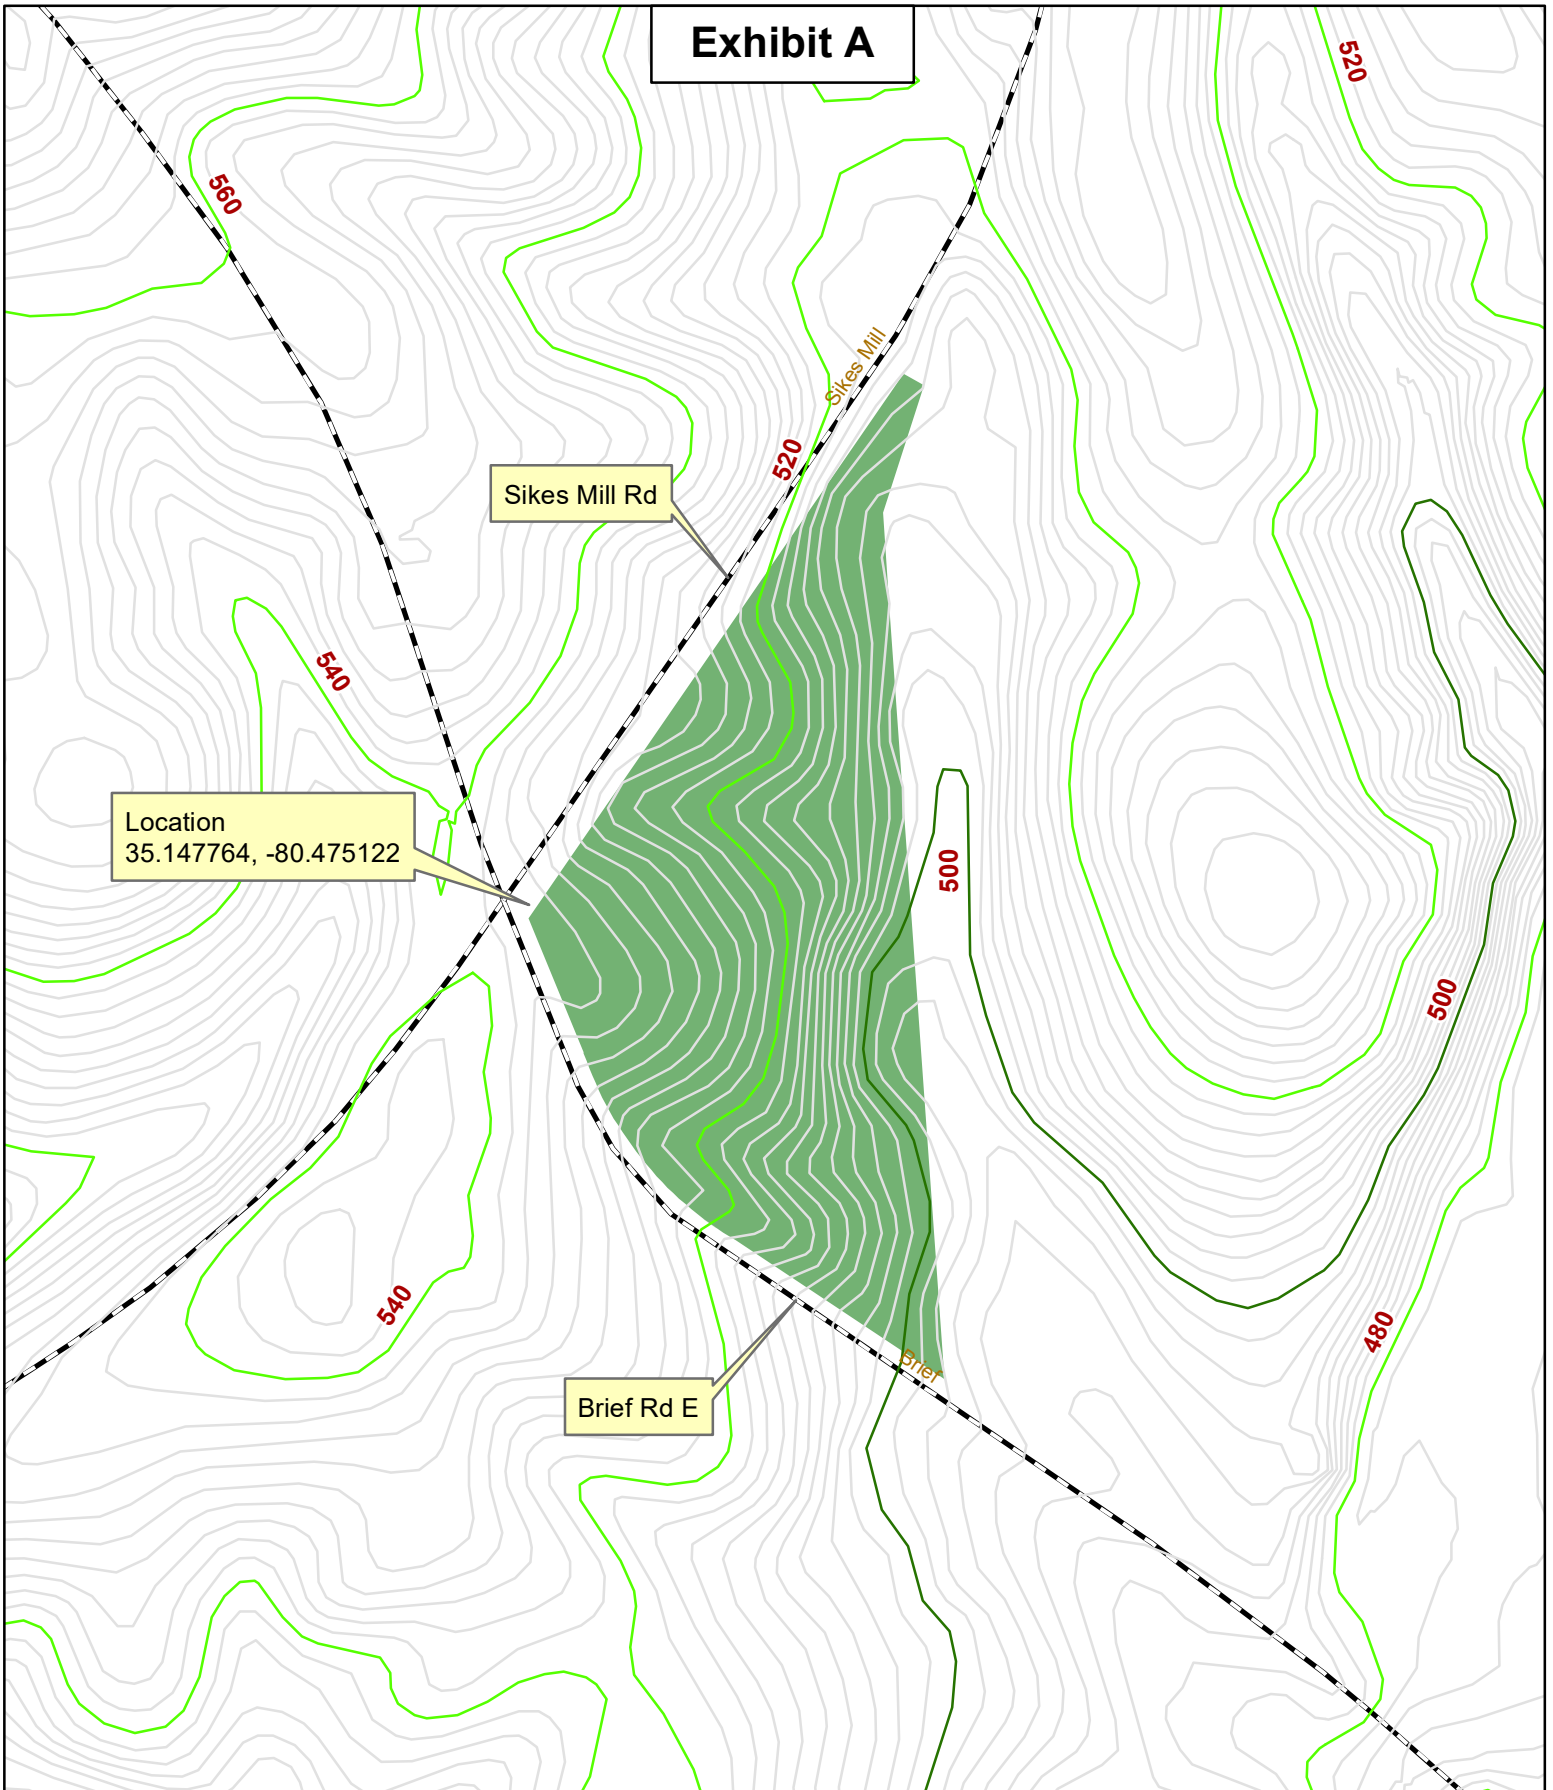

Exhibit A

Topo Map

Sikes Mill Rd 8 Ac Tract
Union County, NC
8-10-2016

Kiker Resource Management LLC does not guarantee map scale and accuracy, timber stand information, acreage estimates or any other information.