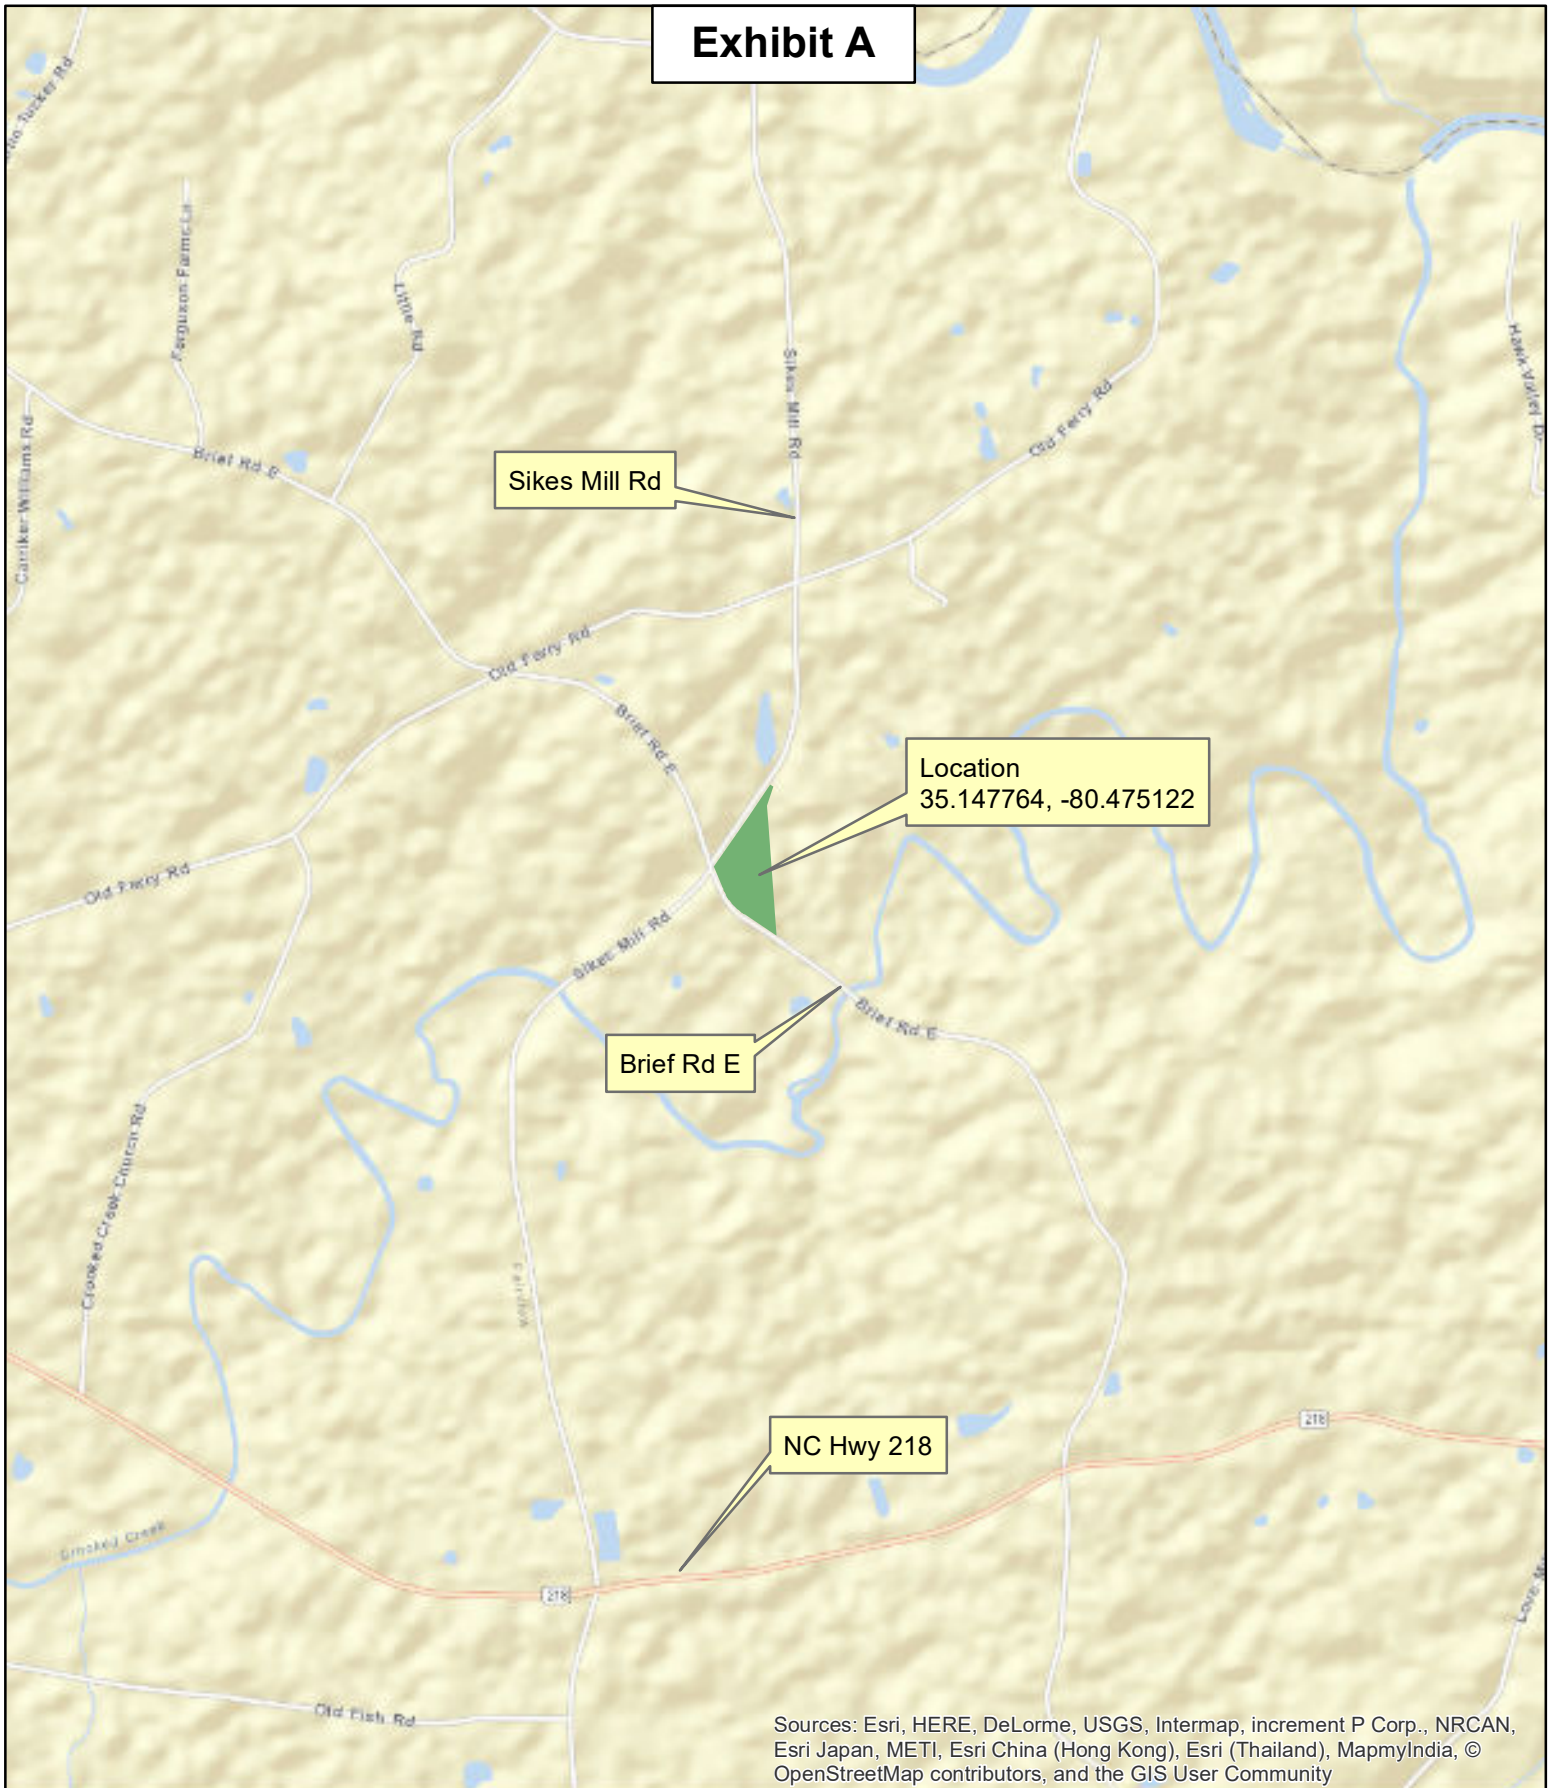

Exhibit A

Sources: Esri, HERE, DeLorme, USGS, Intermap, increment P Corp., NRCAN, Esri Japan, METI, Esri China (Hong Kong), Esri (Thailand), MapmyIndia, © OpenStreetMap contributors, and the GIS User Community

Location Map

Sikes Mill Rd 8 Ac Tract
Union County, NC
8-10-2016

Kiker Resource Management LLC does not guarantee map scale and accuracy, timber stand information, acreage estimates or any other information.