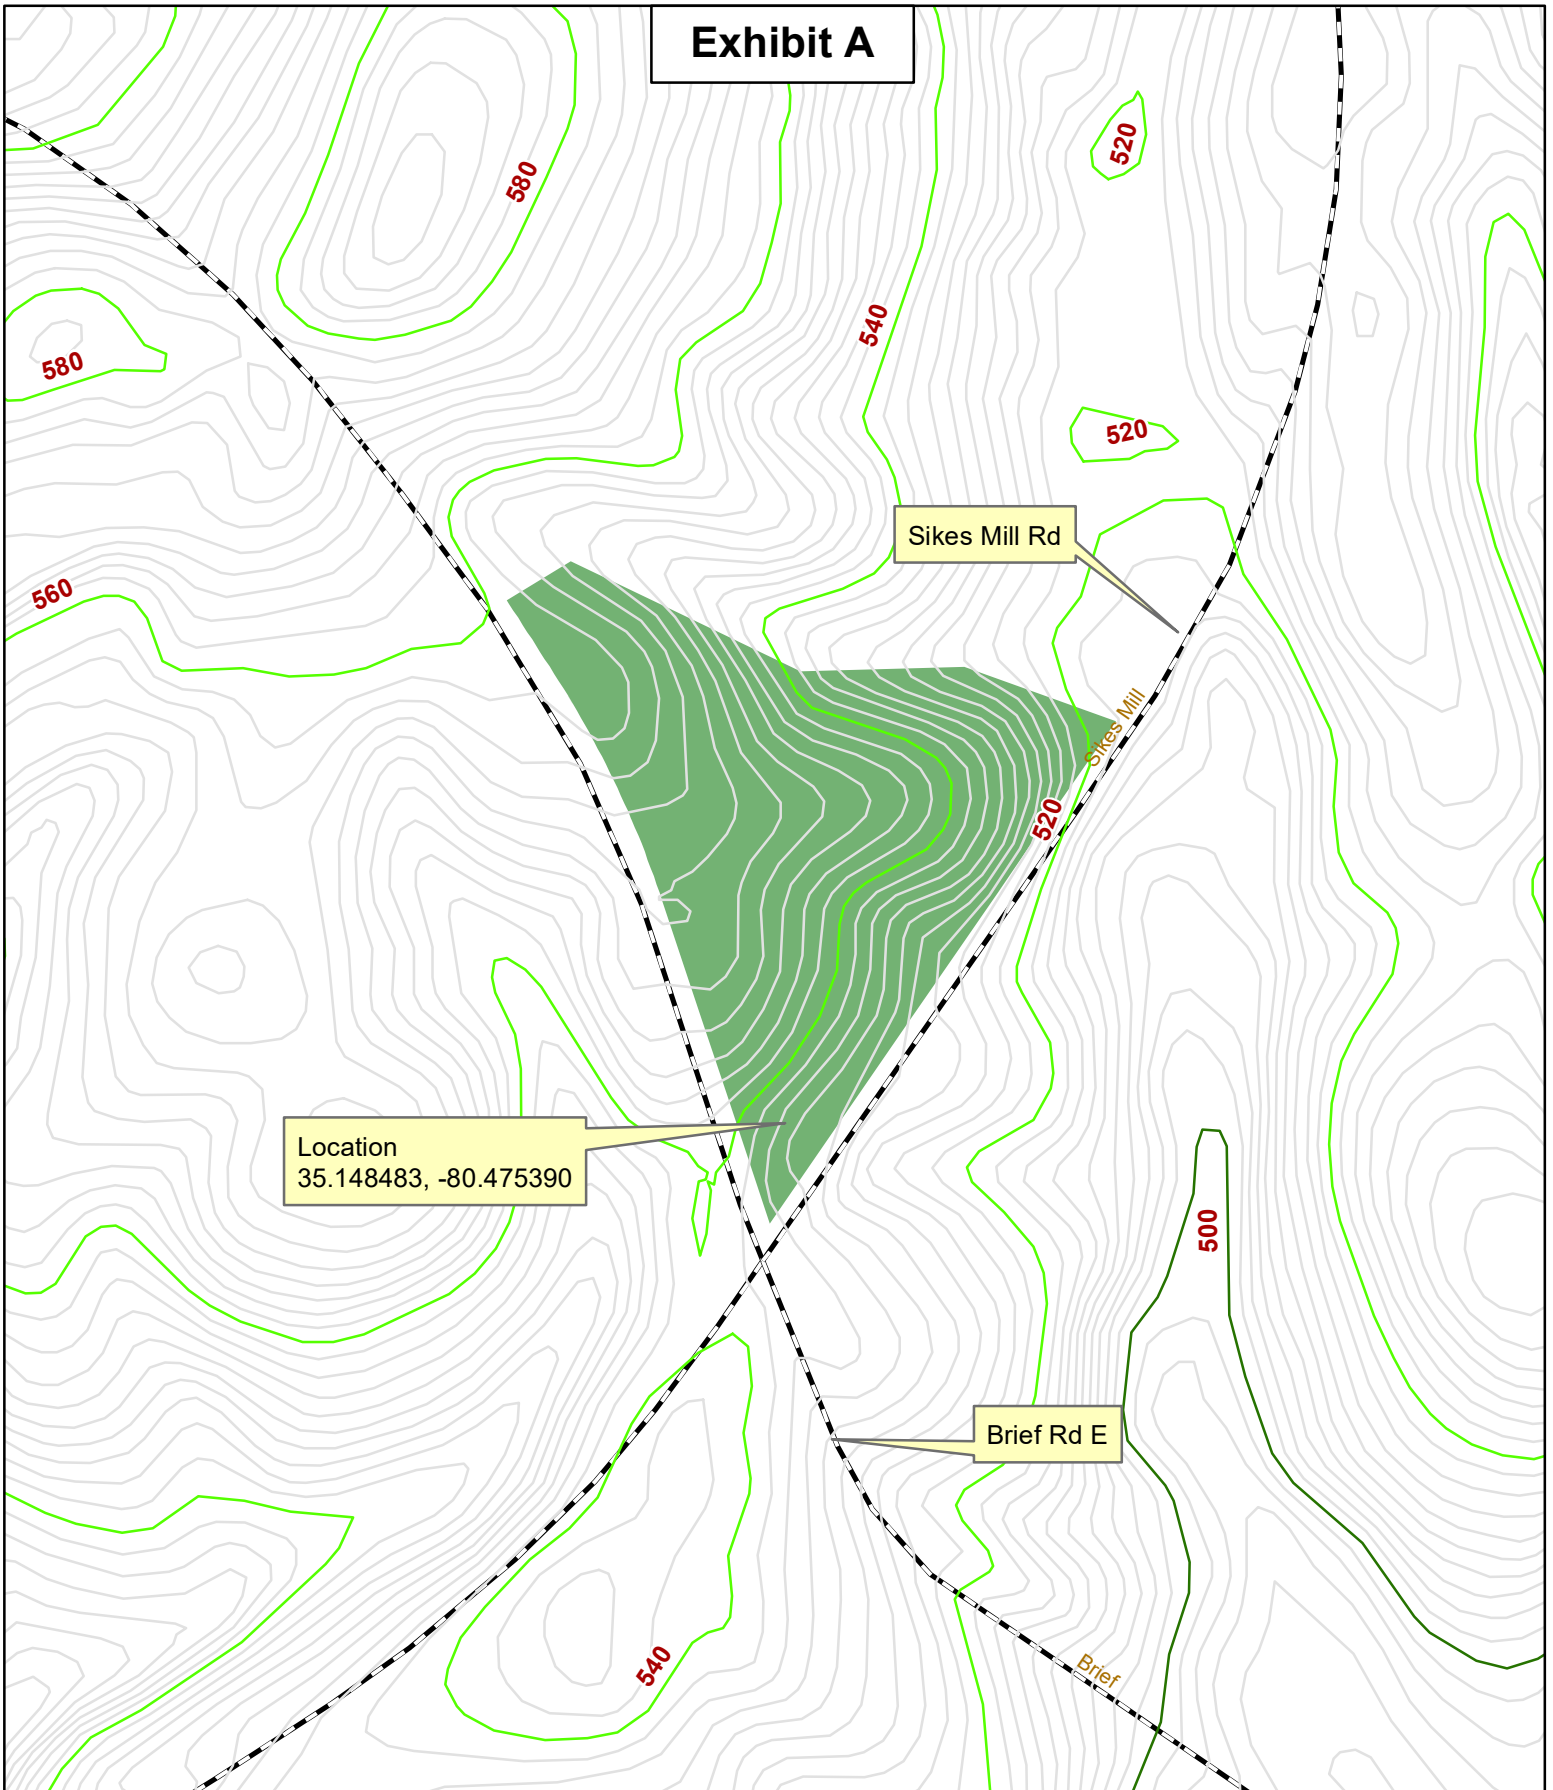

Exhibit A

Location
35.148483, -80.475390

Sikes Mill Rd

Brief Rd E

Topo Map

Kiker Resource Management LLC does not guarantee map scale and accuracy, timber stand information, acreage estimates or any other information.

Sikes Mill Rd 6 Ac Tract
Union County, NC
8-10-2016