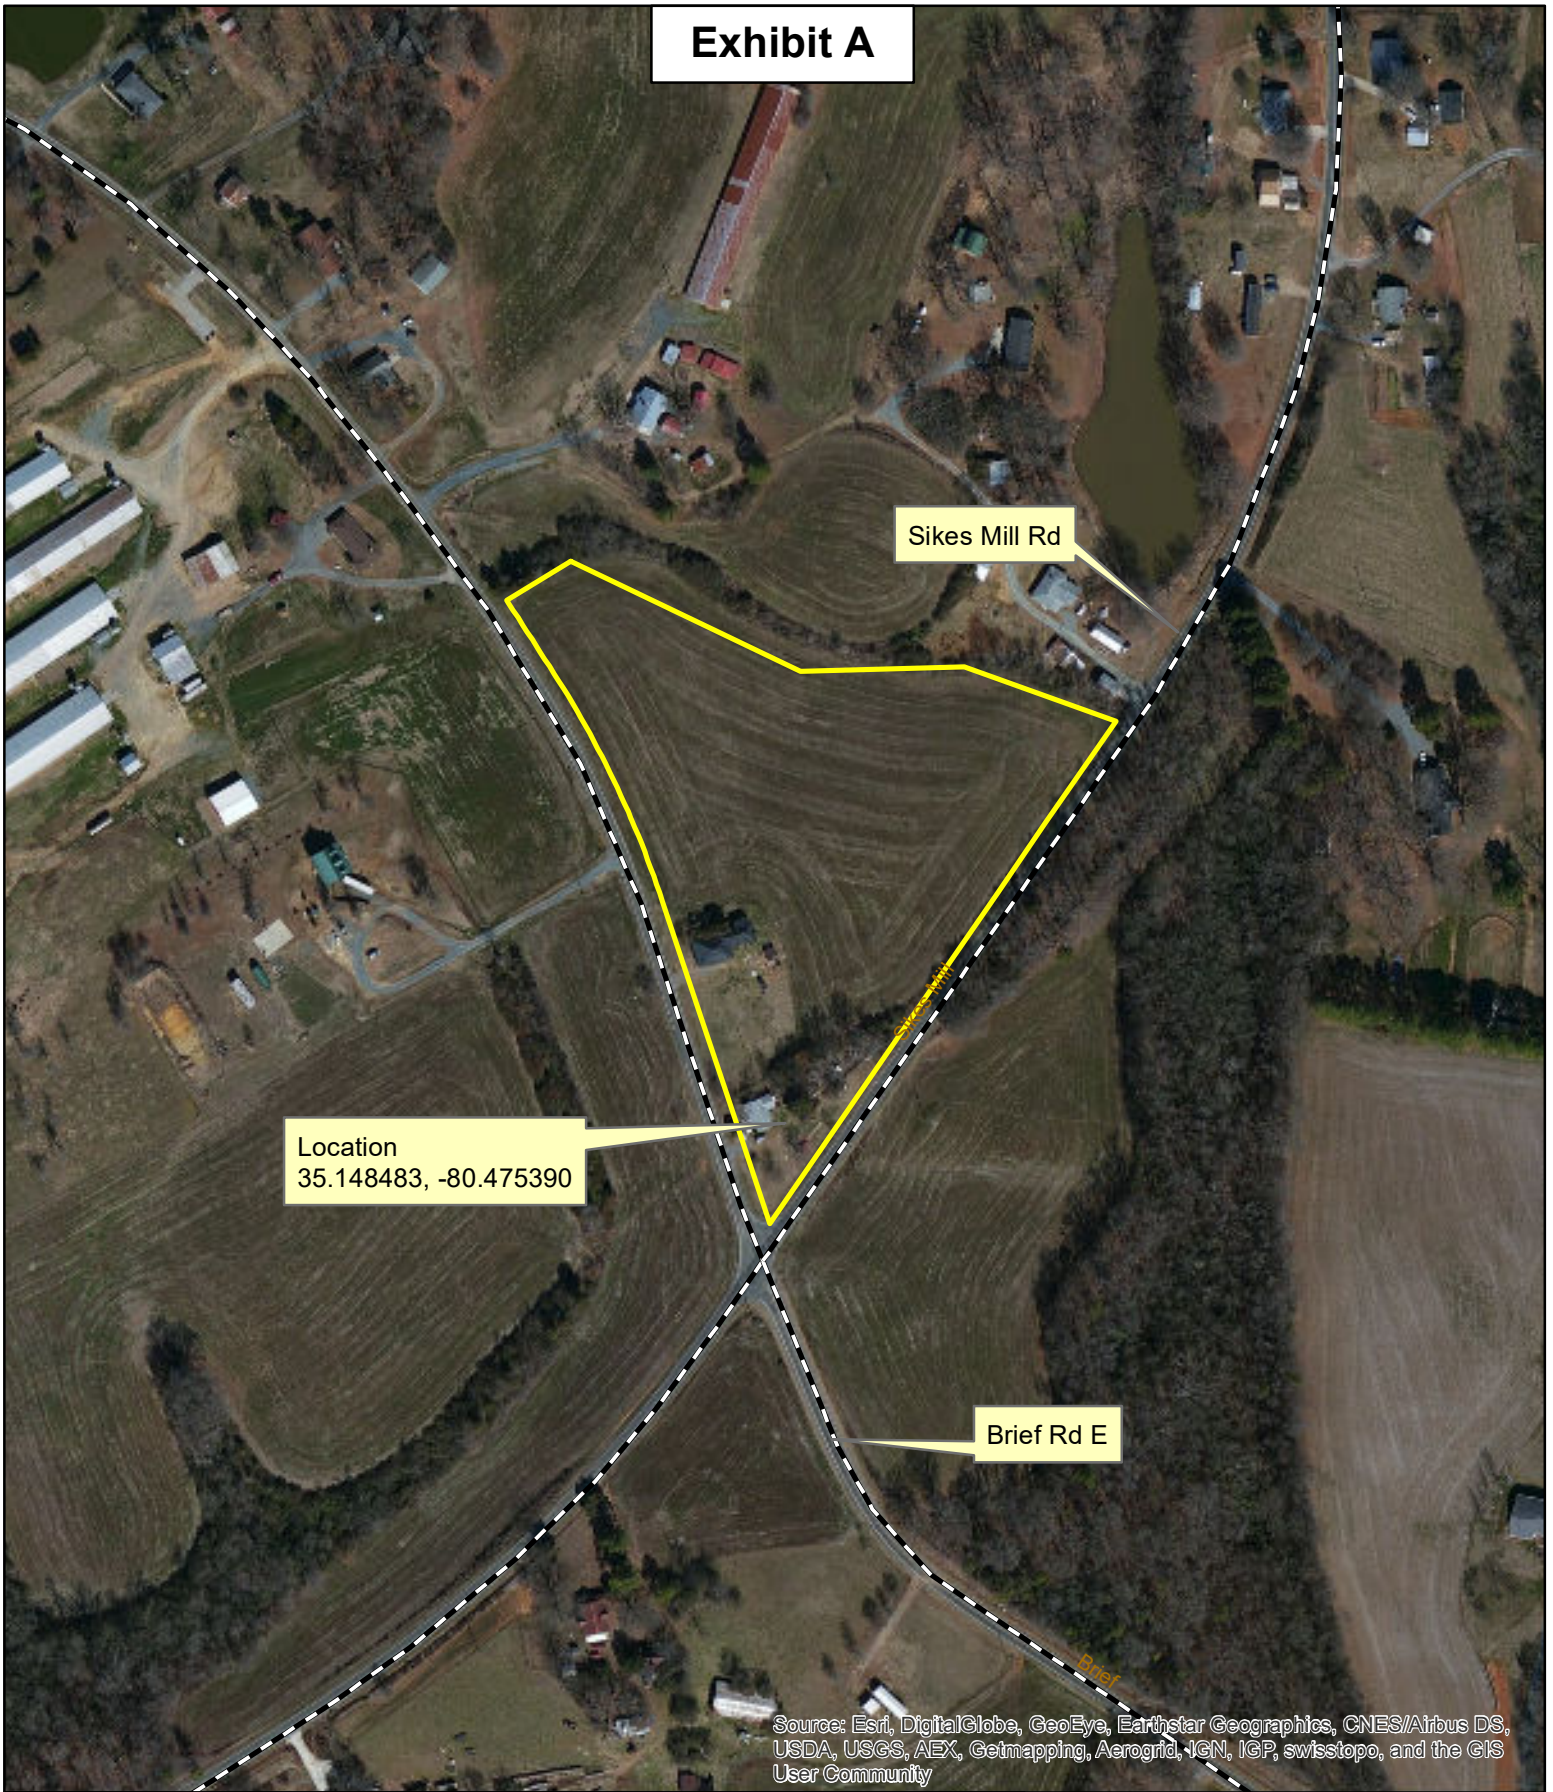

# Exhibit A

## Real Estate Map

Sikes Mill Rd 6 Ac Tract  
Union County, NC  
8-10-2016

Kiker Resource Management LLC does not guarantee map scale and accuracy, timber stand information, acreage estimates or any other information.