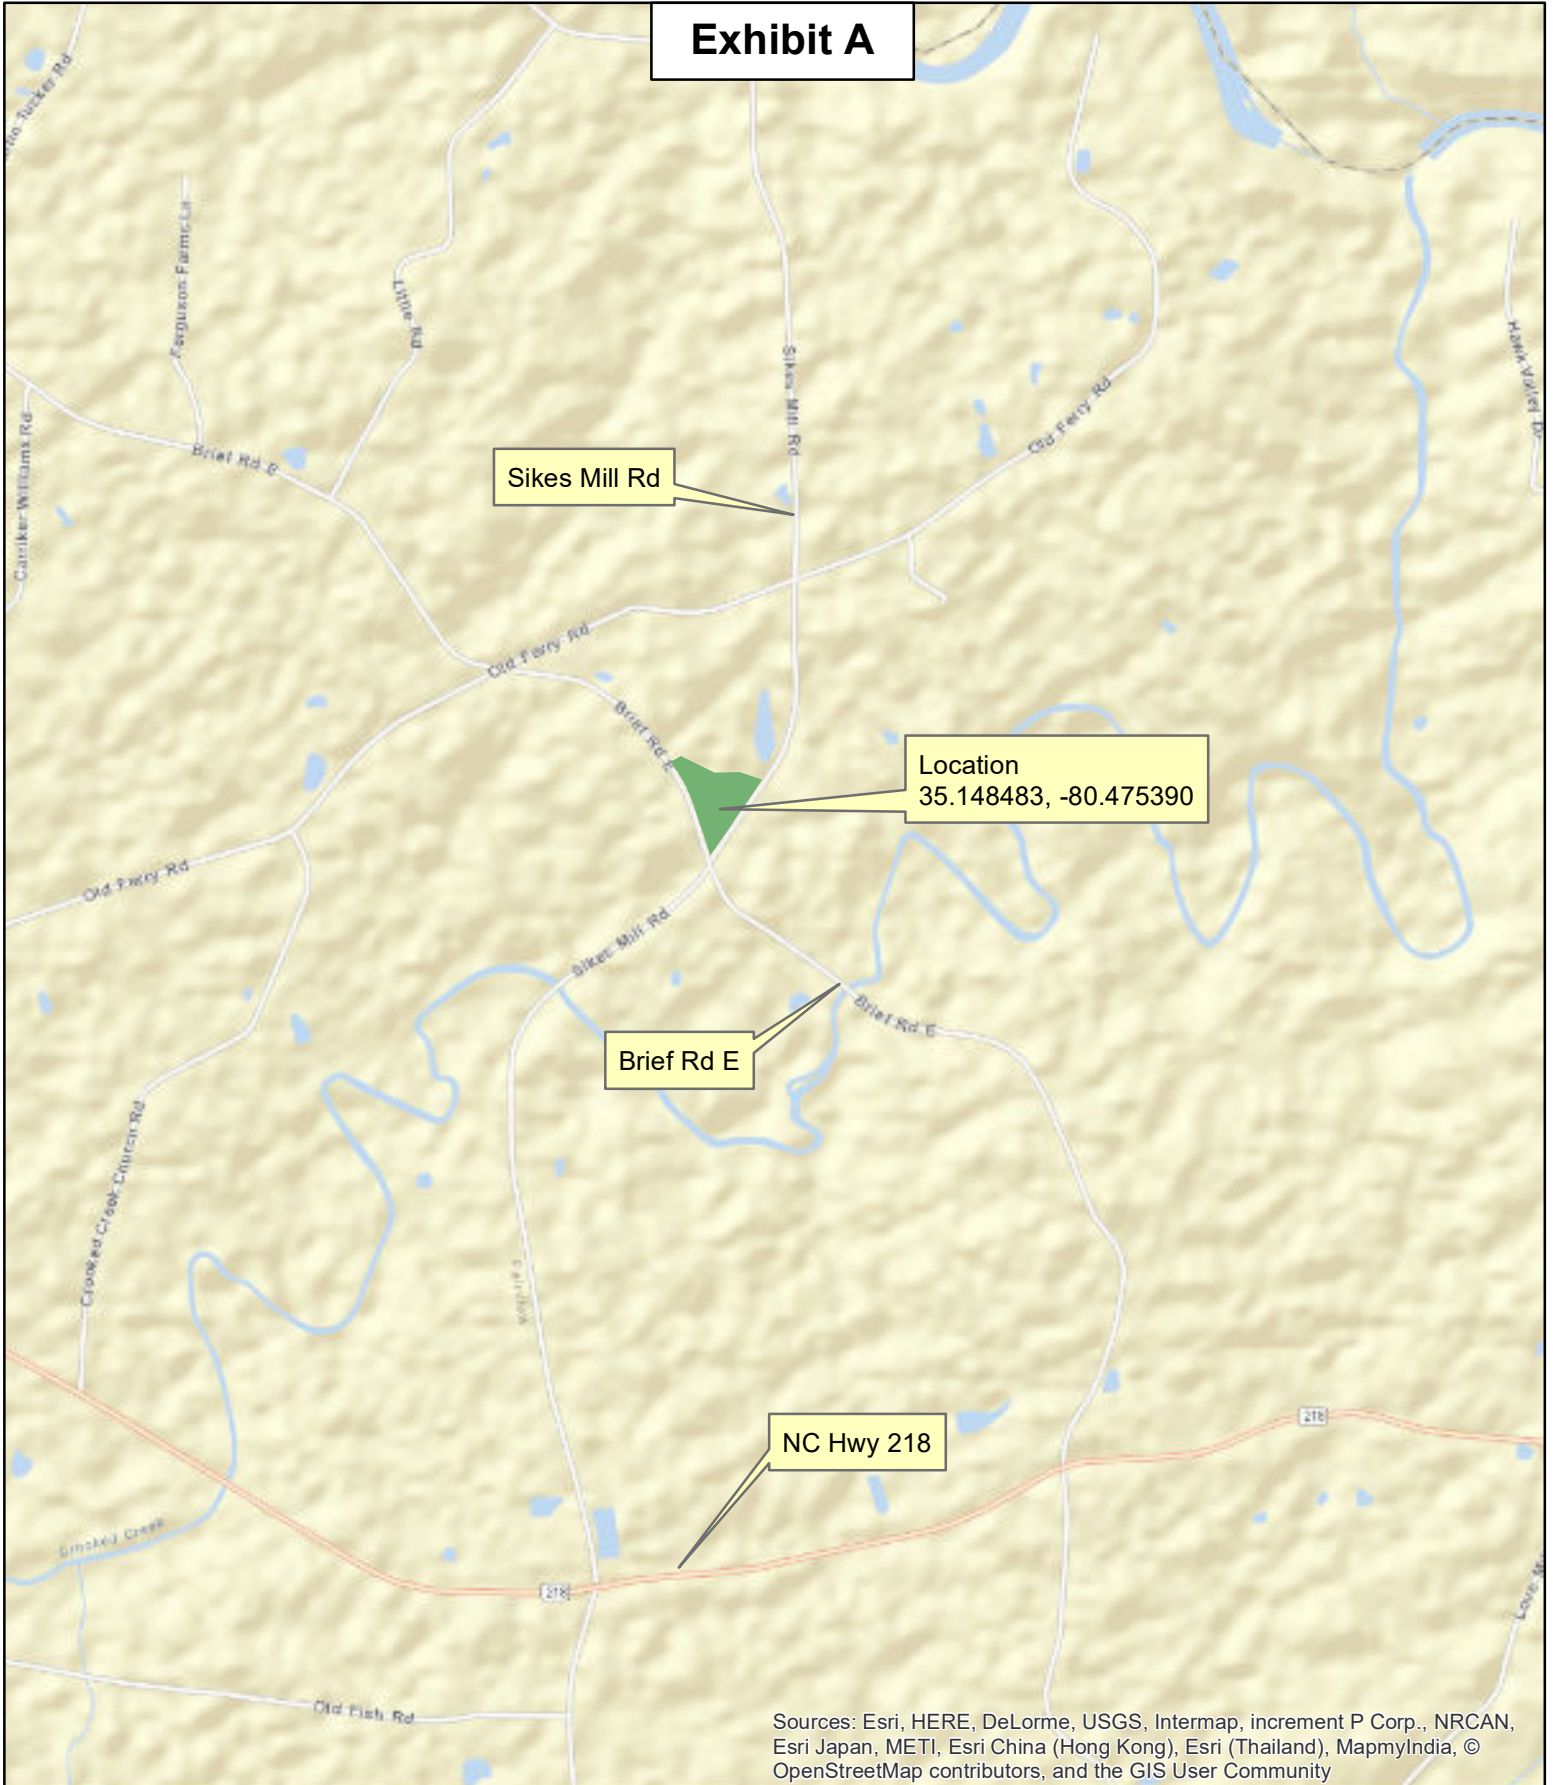

Exhibit A

Location
35.148483, -80.475390

Sikes Mill Rd

Brief Rd E

NC Hwy 218

Sources: Esri, HERE, DeLorme, USGS, Intermap, increment P Corp., NRCAN, Esri Japan, METI, Esri China (Hong Kong), Esri (Thailand), MapmyIndia, © OpenStreetMap contributors, and the GIS User Community

Location Map

Sikes Mill Rd 6 Ac Tract
Union County, NC
8-10-2016

Kiker Resource Management LLC does not guarantee map scale and accuracy, timber stand information, acreage estimates or any other information.