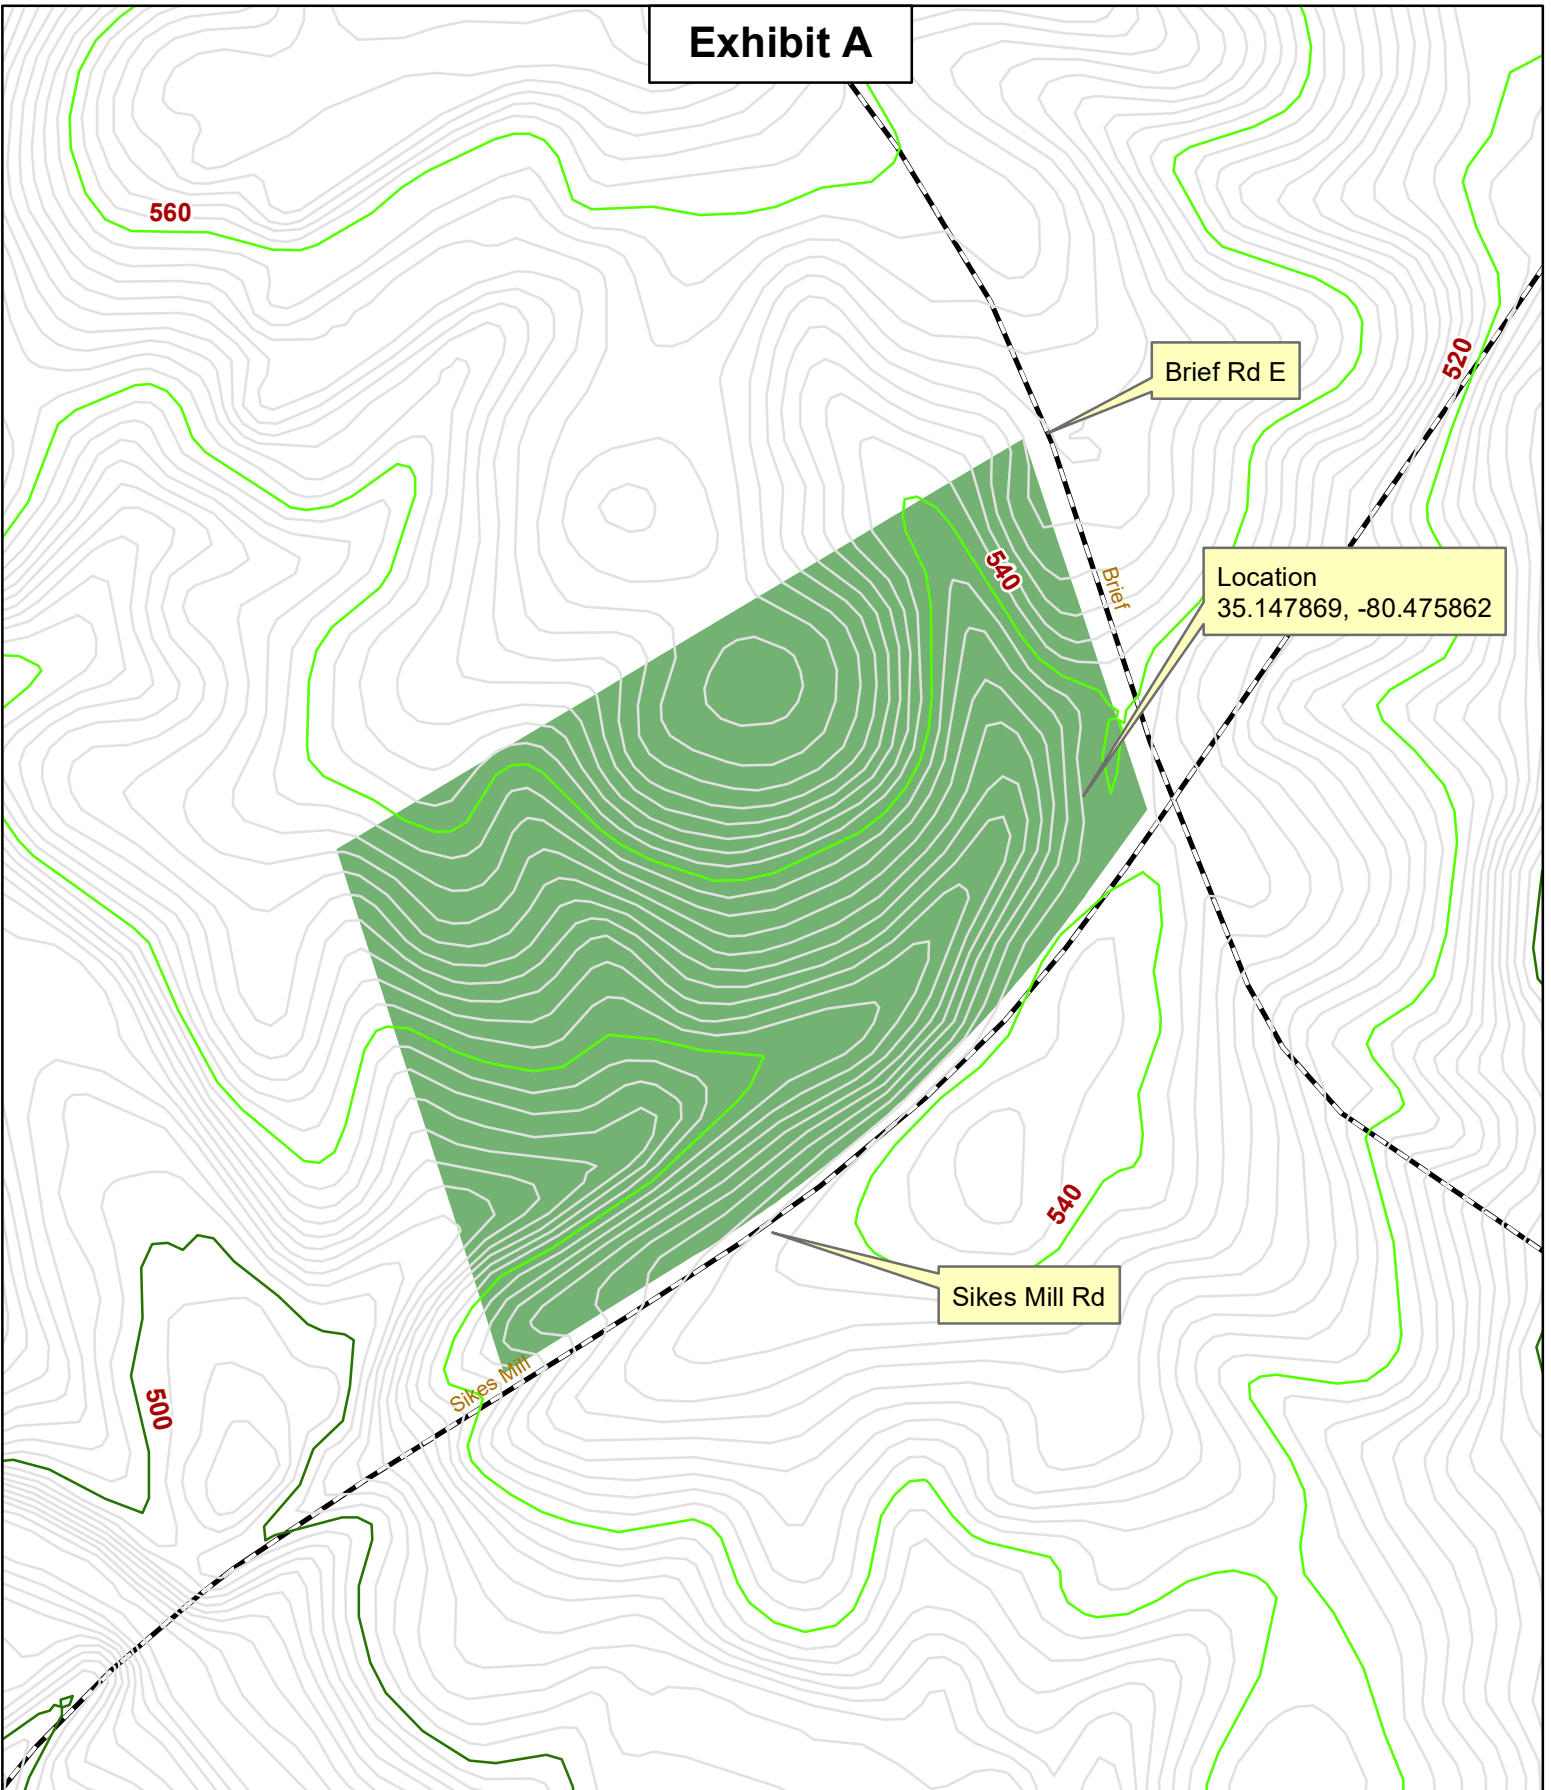

Exhibit A

Topo Map

Sikes Mill Rd 15 Ac Tract
Union County, NC
8-10-2016

Kiker Resource Management LLC does not guarantee map scale and accuracy, timber stand information, acreage estimates or any other information.