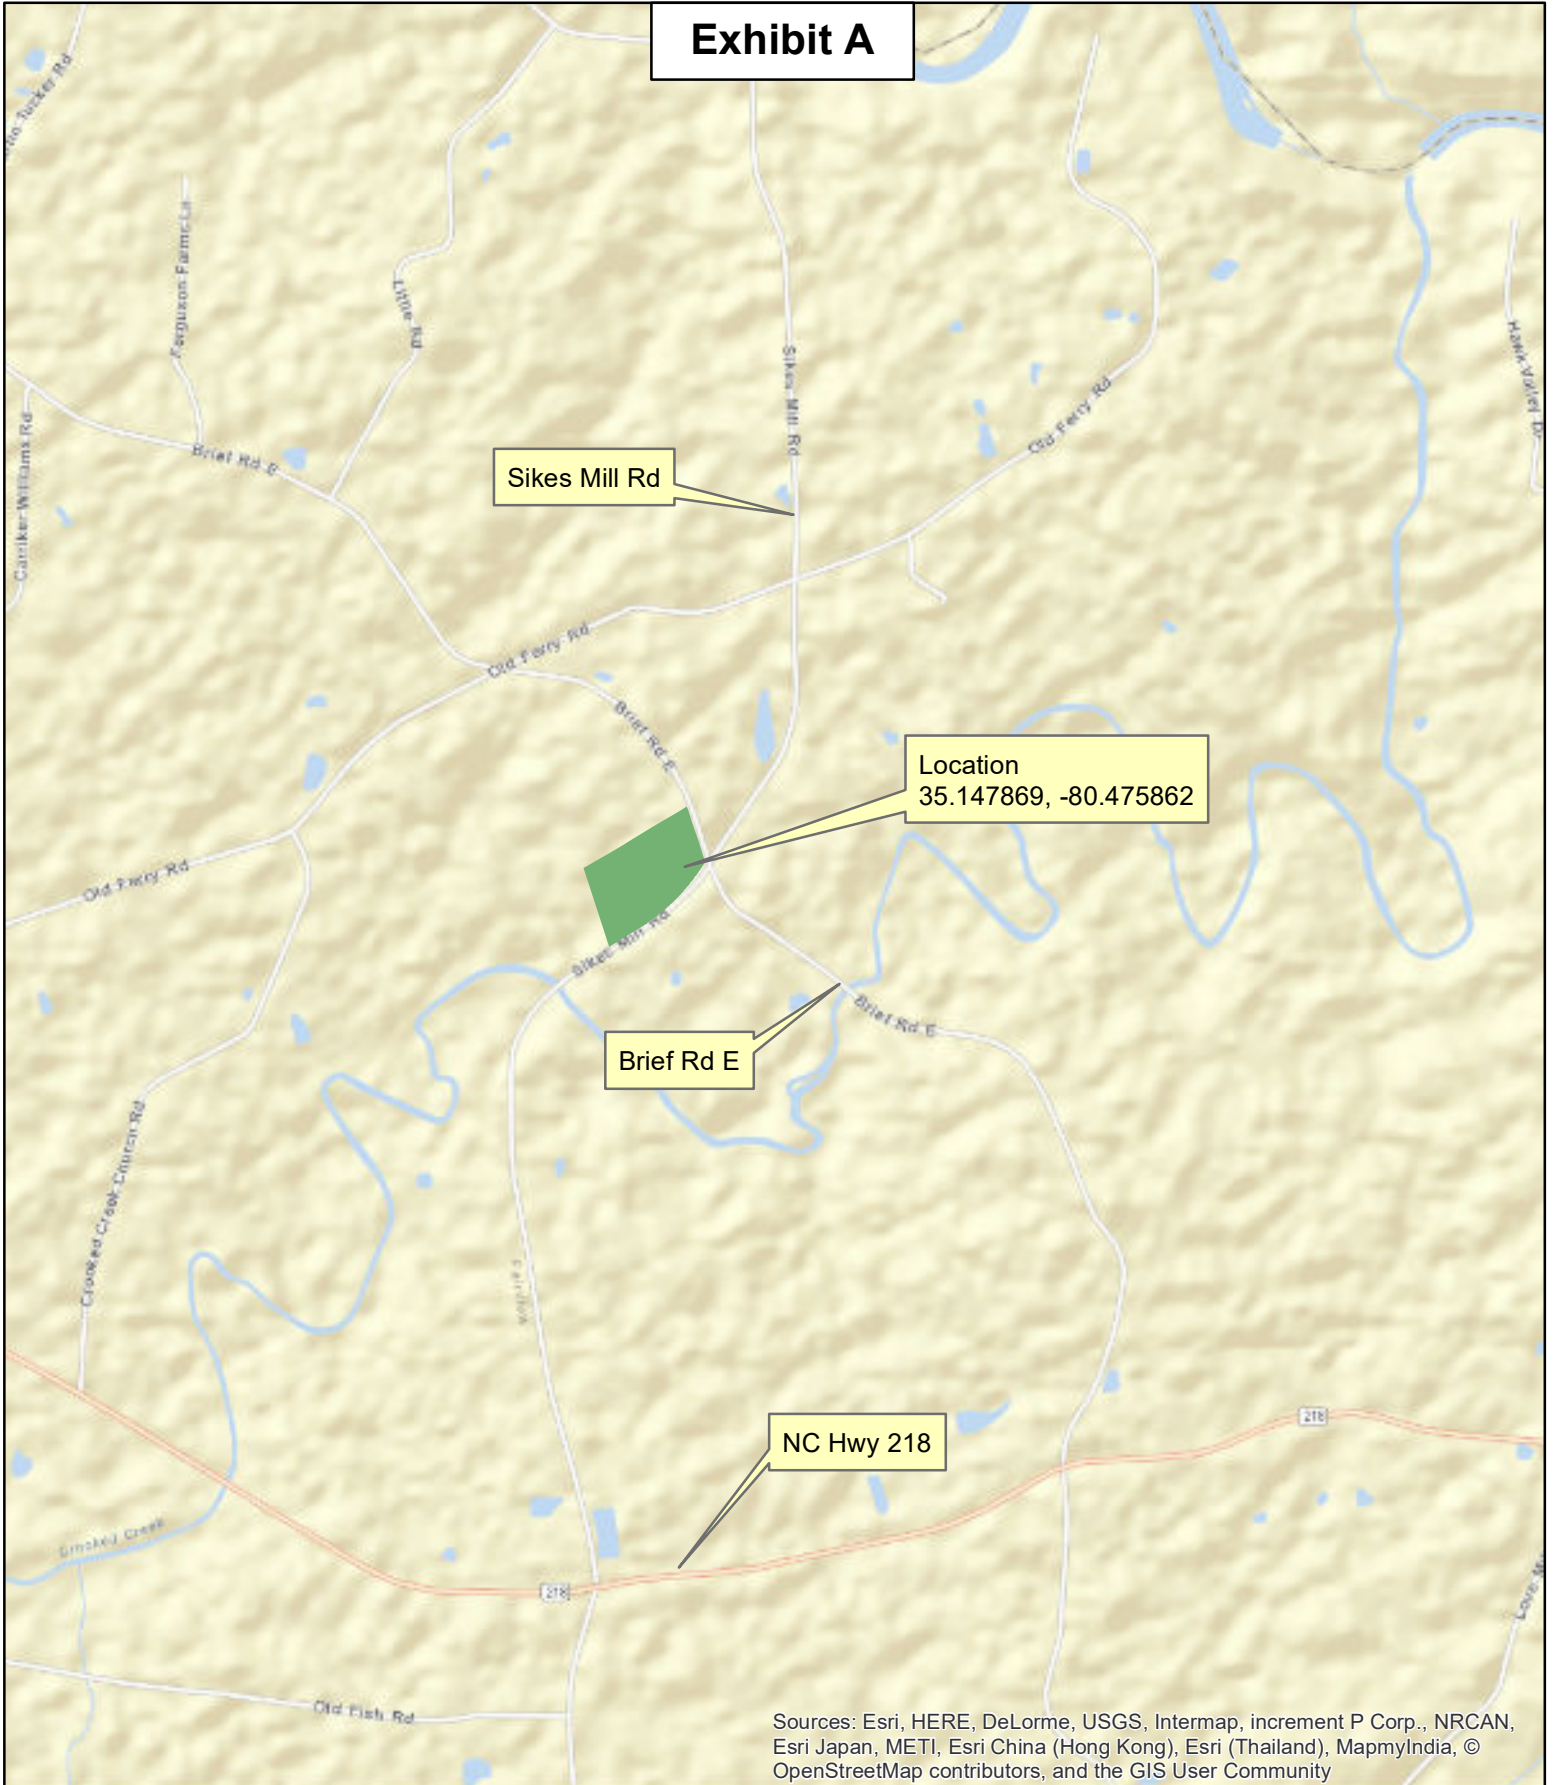

Exhibit A

Location
35.147869, -80.475862

Sikes Mill Rd

Brief Rd E

NC Hwy 218

Sources: Esri, HERE, DeLorme, USGS, Intermap, increment P Corp., NRCAN, Esri Japan, METI, Esri China (Hong Kong), Esri (Thailand), MapmyIndia, © OpenStreetMap contributors, and the GIS User Community

Location Map

Sikes Mill Rd 15 Ac Tract
Union County, NC
8-10-2016

Kiker Resource Management LLC does not guarantee map scale and accuracy, timber stand information, acreage estimates or any other information.